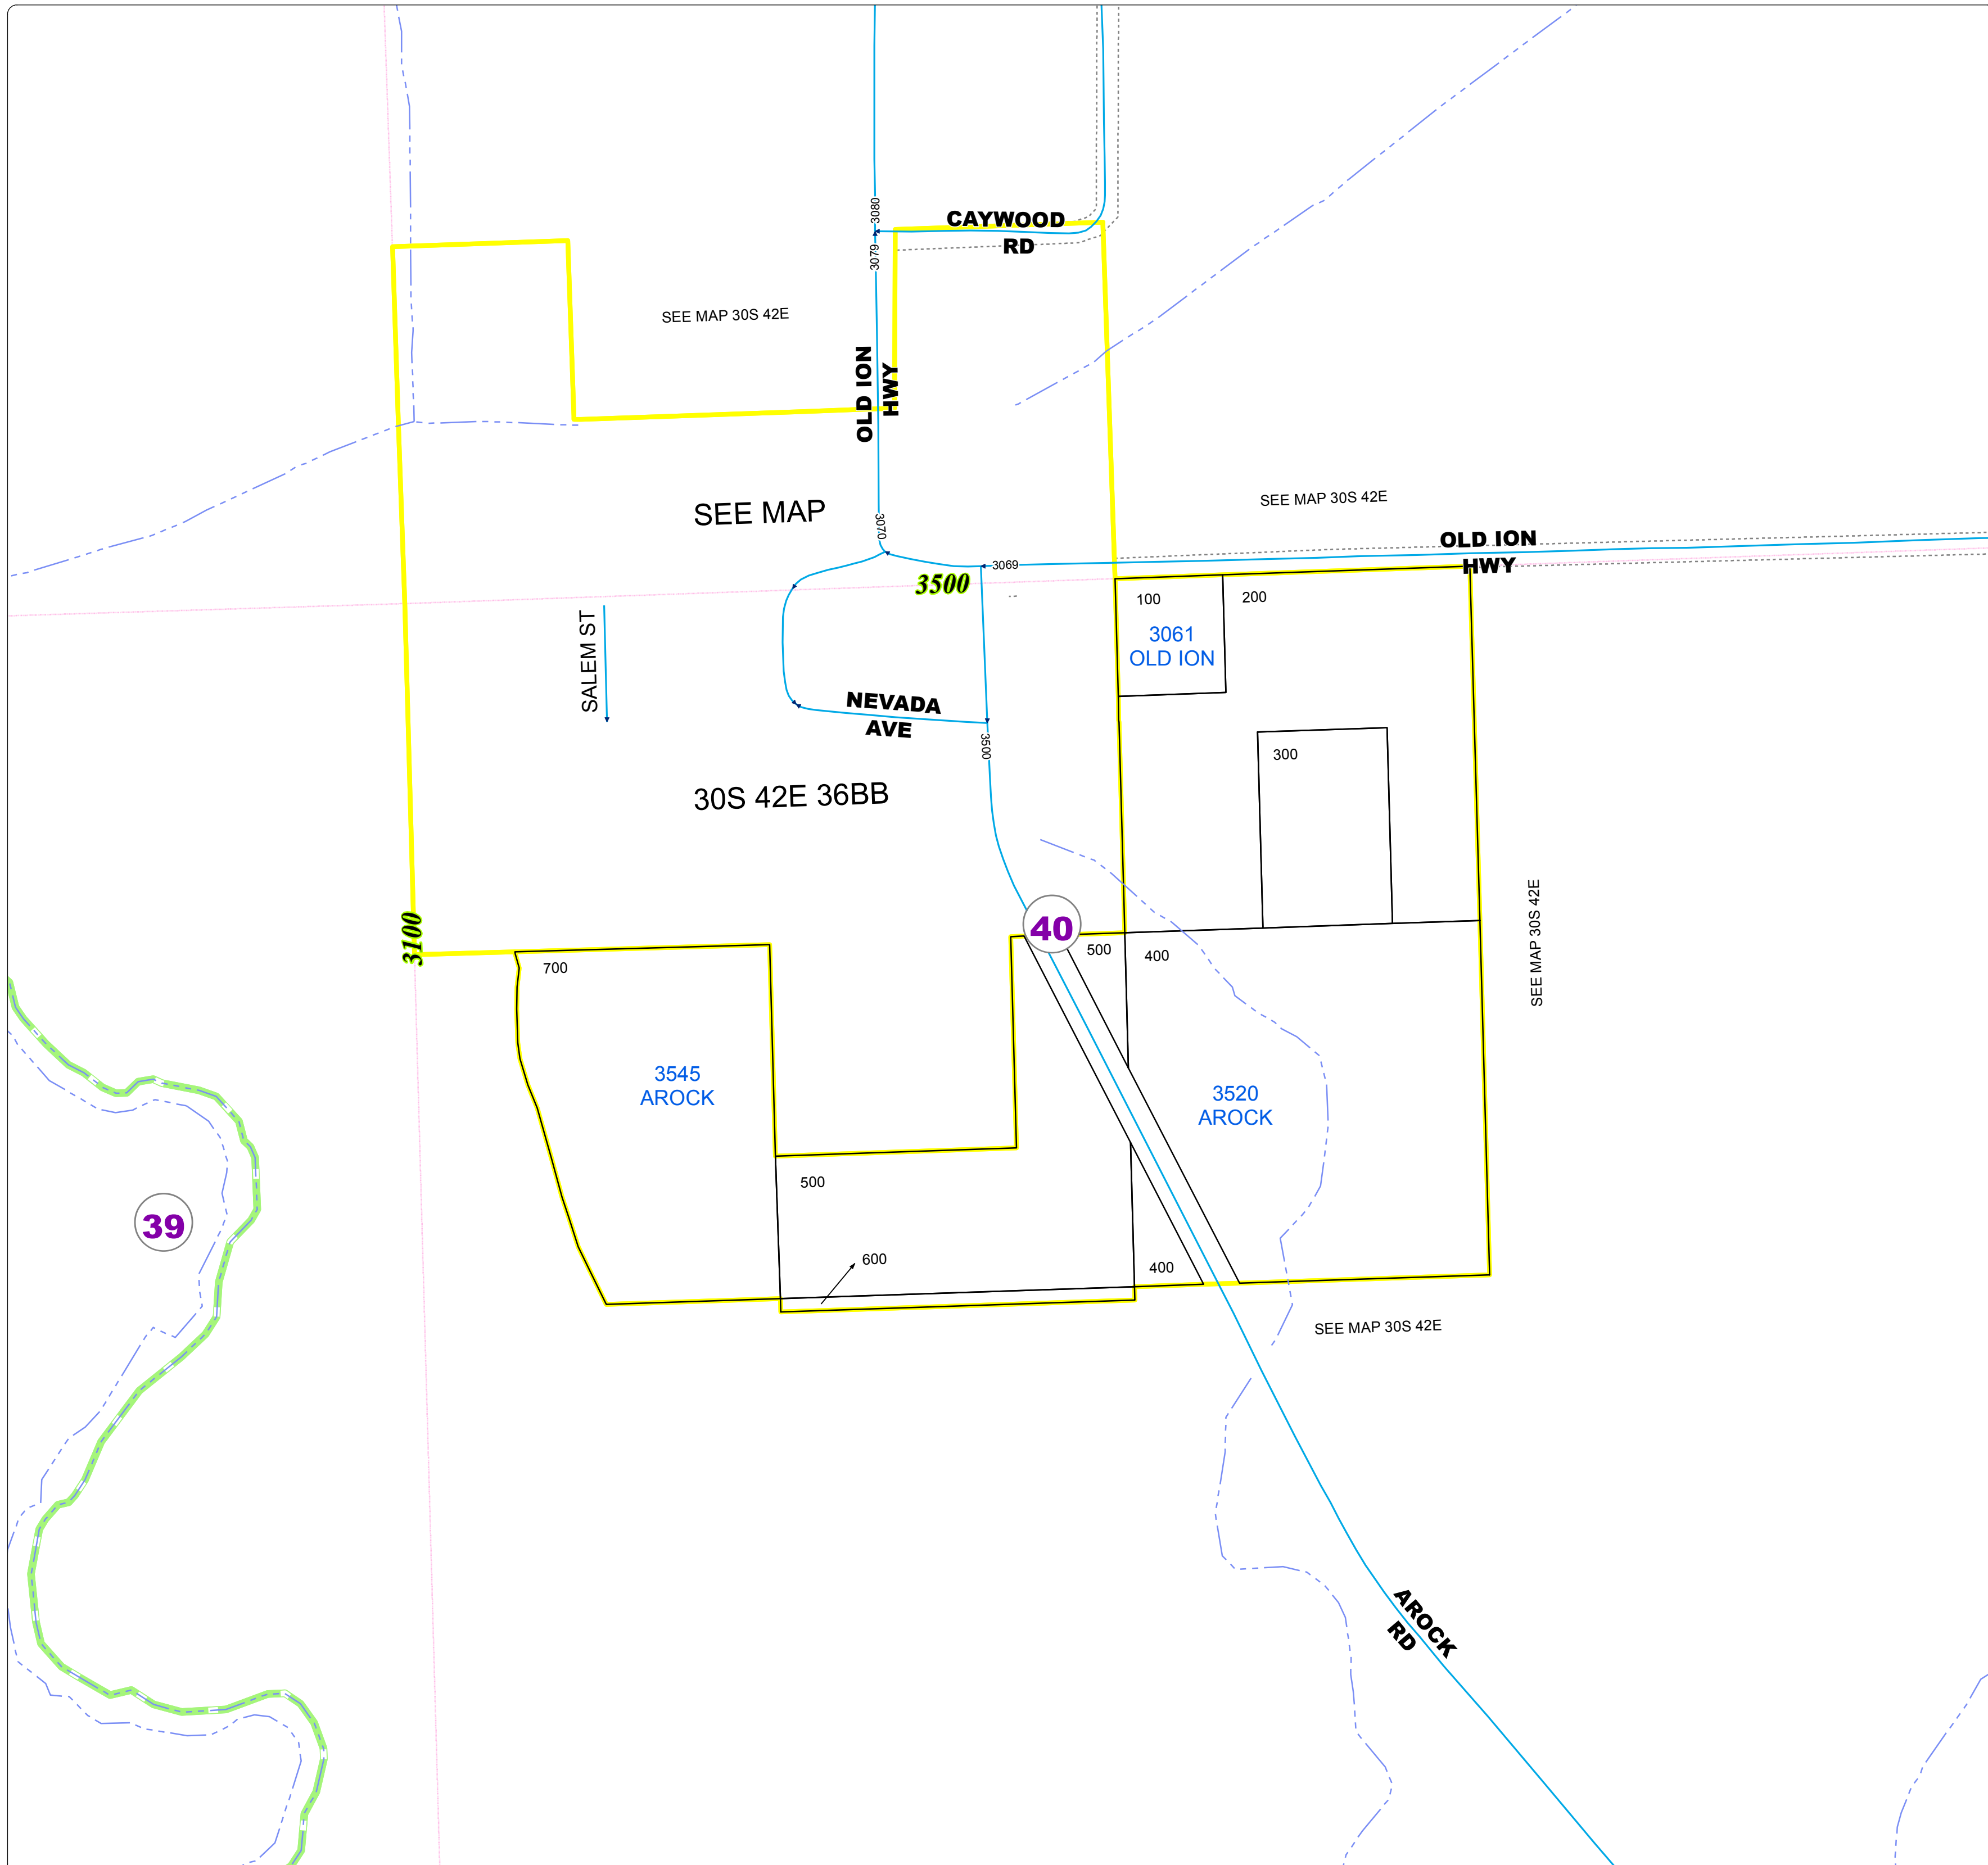

Malheur County Address Map

- Legend
- MapNumberBoundary
 - TAX CODE AREA
 - 39 - Arock Area / Burns Junction
 - 40 - Arock

DISCLAIMER
This information is not intended for use as an address locator and it should be noted that not all county address will be found. Parcels containing multiple addresses may only display a single address as recorded in the Assessor's database. This public information should be accepted and used by the recipient with the understanding that the data received from multiple sources was developed and collected for assessment purpose only.
GI.2016

30S42E36B