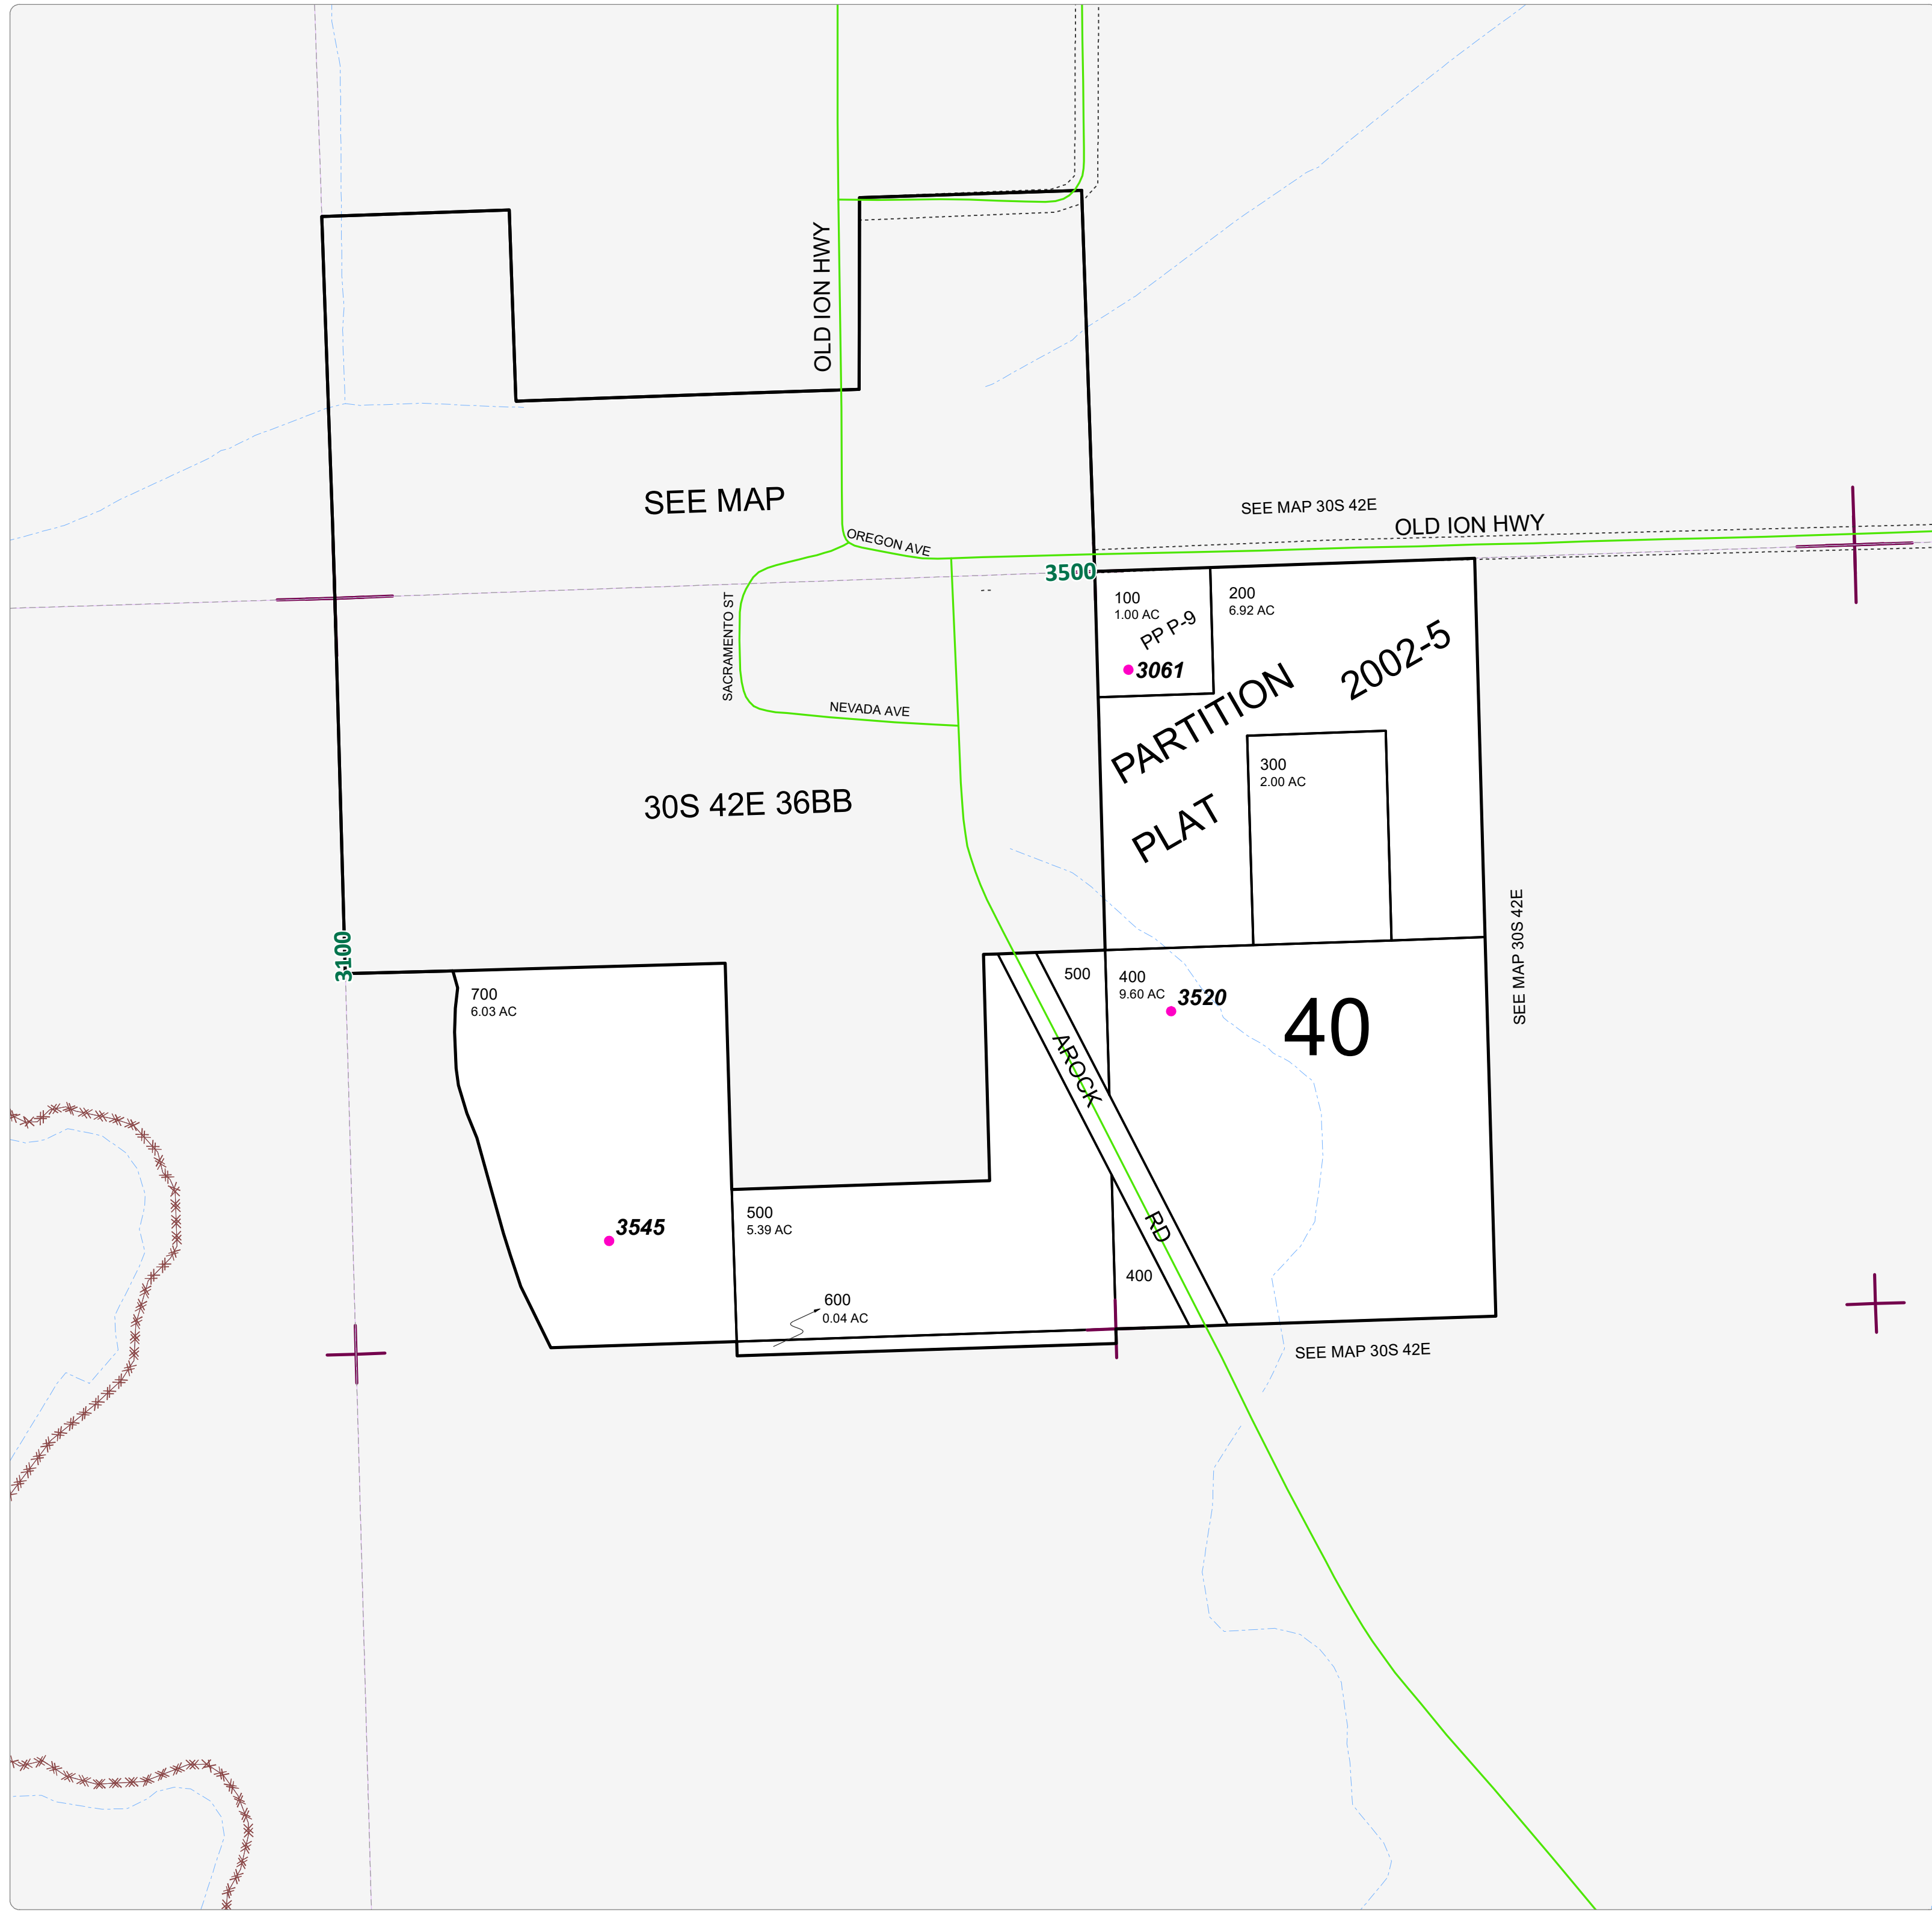

MAPNUM	TAXLOT	REF	SITUSADDRESS
30S4236B	100	12468	3061 OLD ION HWY, AROCK
30S4236B	400	17436	3520 AROCK RD, AROCK
30S4236B	700	20340	3545 AROCK RD, AROCK

NOTE:
HIGHLIGHTED CELLS, INDICATE
PARCELS WITH MULTIPLE ADDRESSES.

THIS MAP WAS PREPARED FOR
ASSESSMENT PURPOSE ONLY

30S42E36B