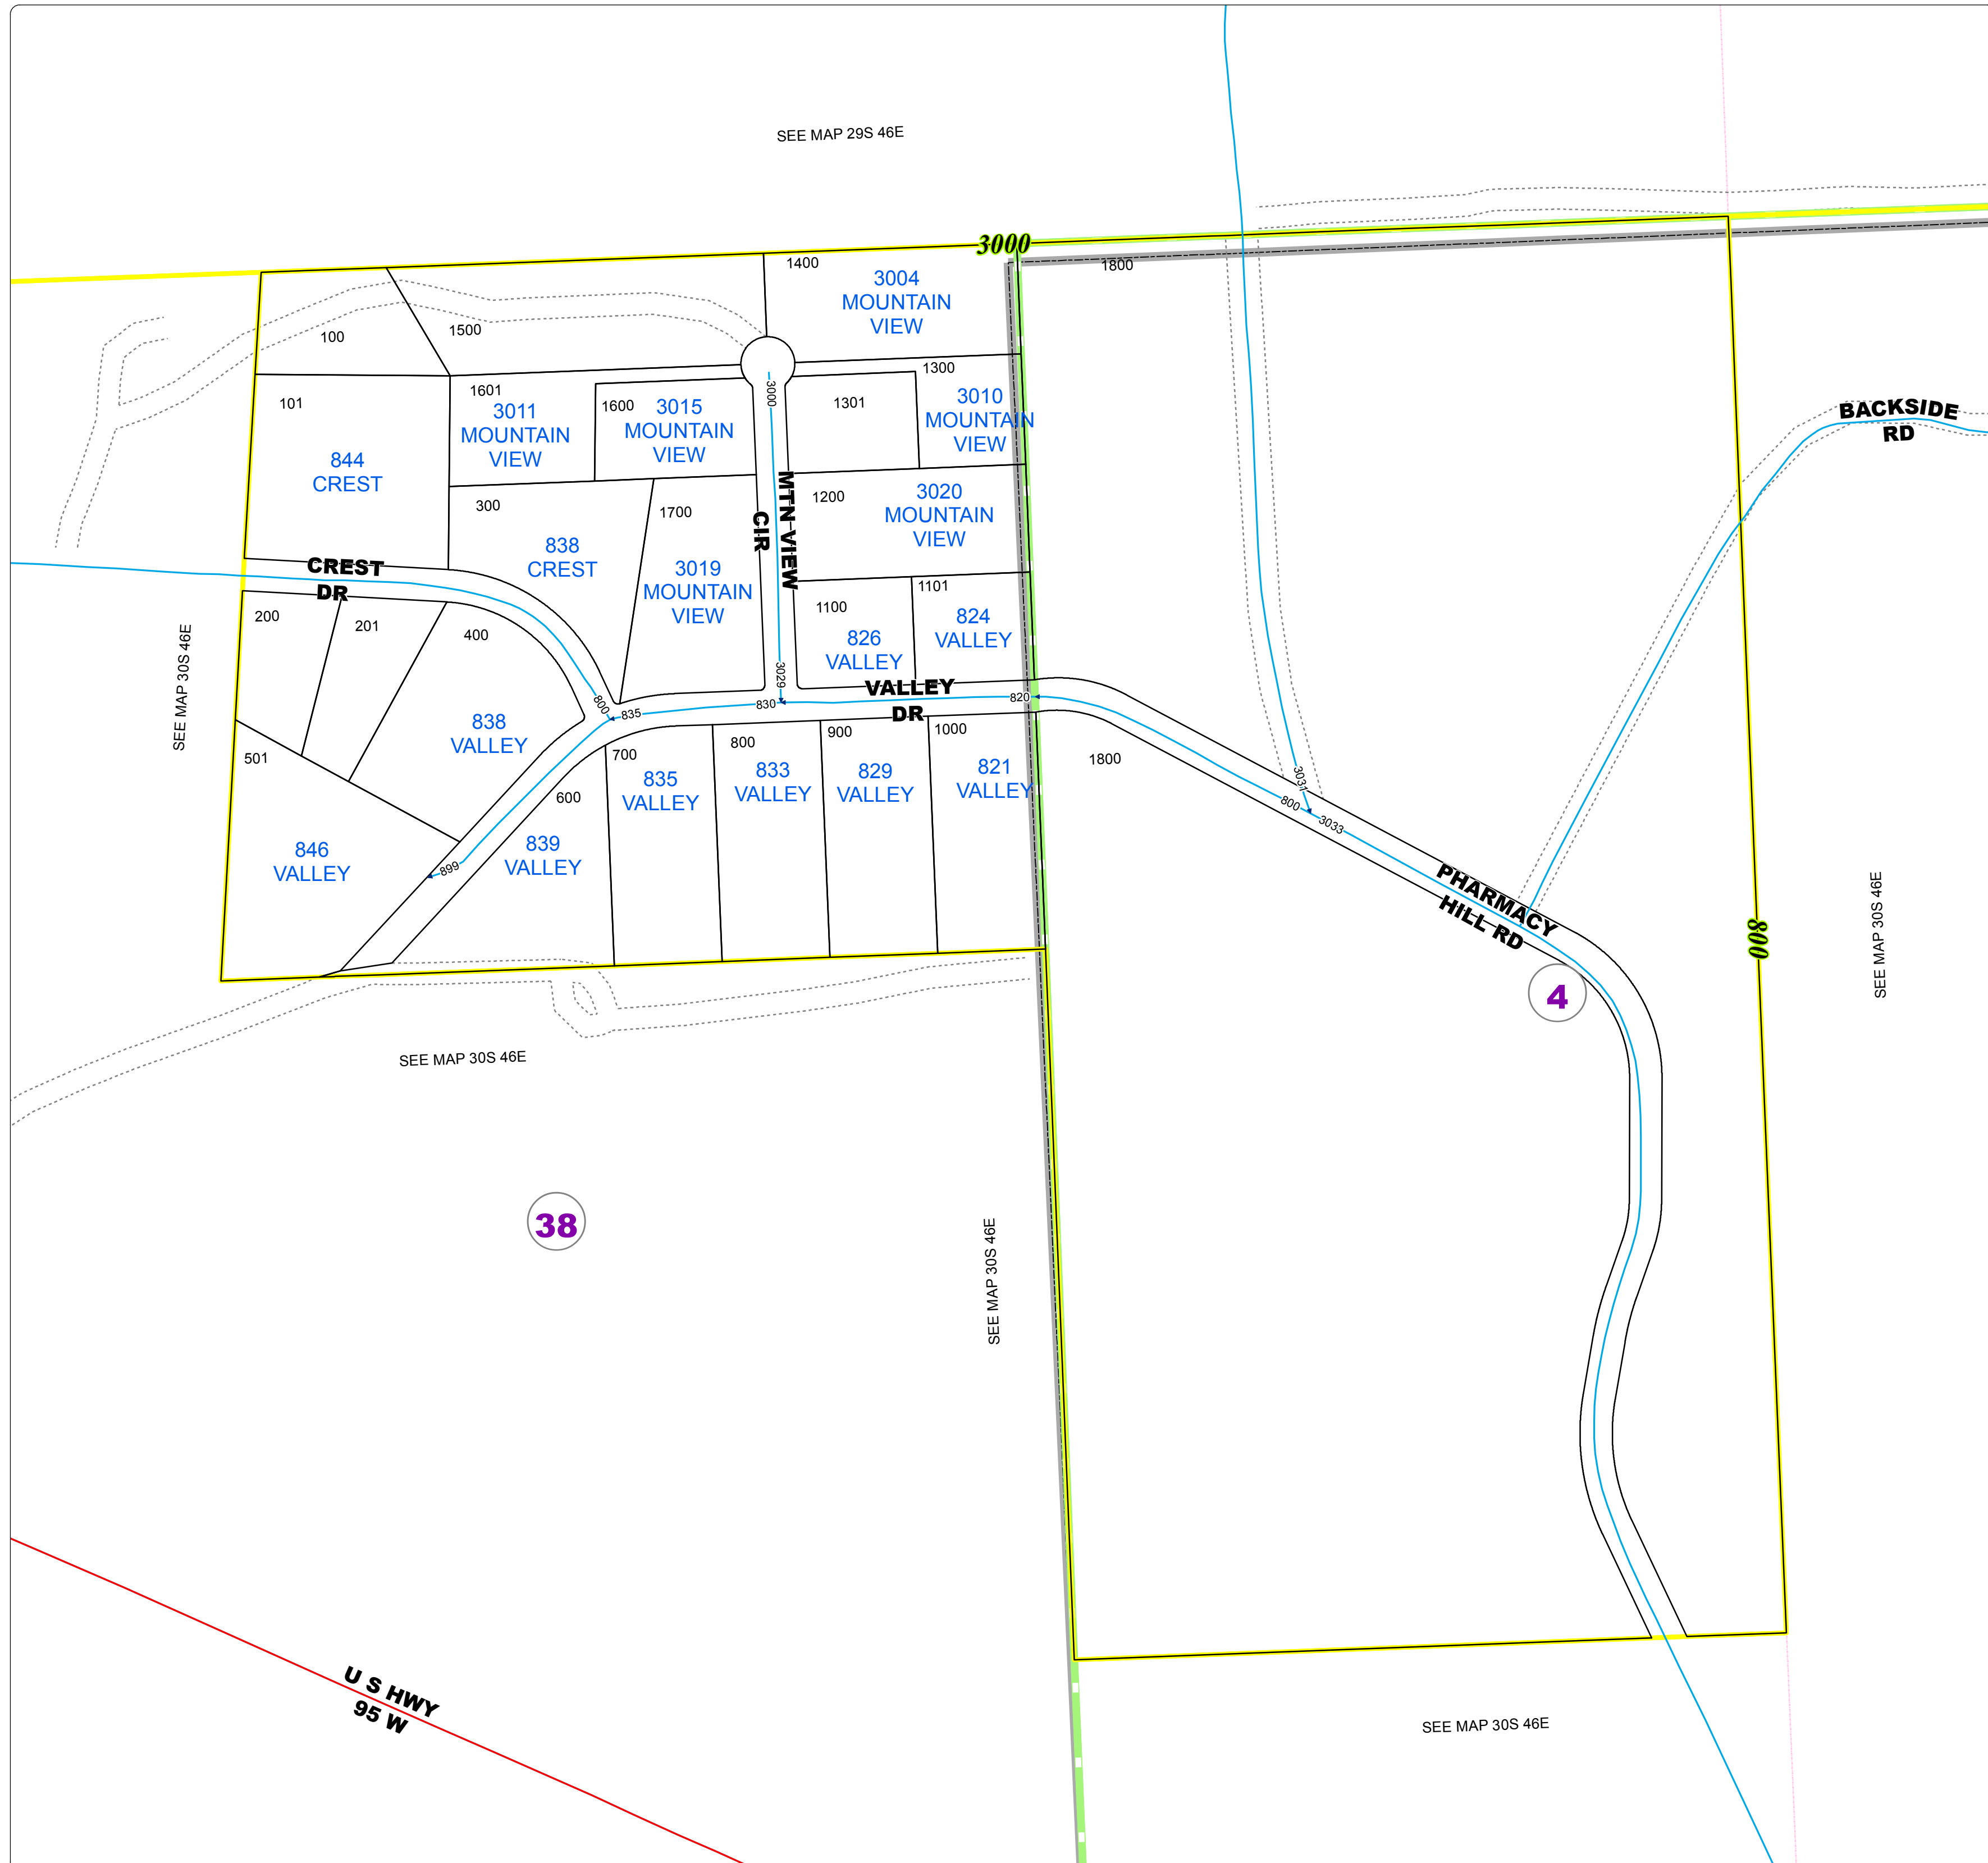

Malheur County Address Map

- Legend**
- Jordan Valley Address Grid
 - MapNumberBoundary
 - TAX CODE AREA**
 - 38 - Jordan Valley-Rural
 - 4 - Jordan Valley-City

DISCLAIMER
This information is not intended for use as an address locator and it should be noted that not all county address will be found. Parcels containing multiple addresses may only display a single address as recorded in the Assessor's database. This public information should be accepted and used by the recipient with the understanding that the data received from multiple sources was developed and collected for **assessment purpose only**.
GI.2016

30S46E03A