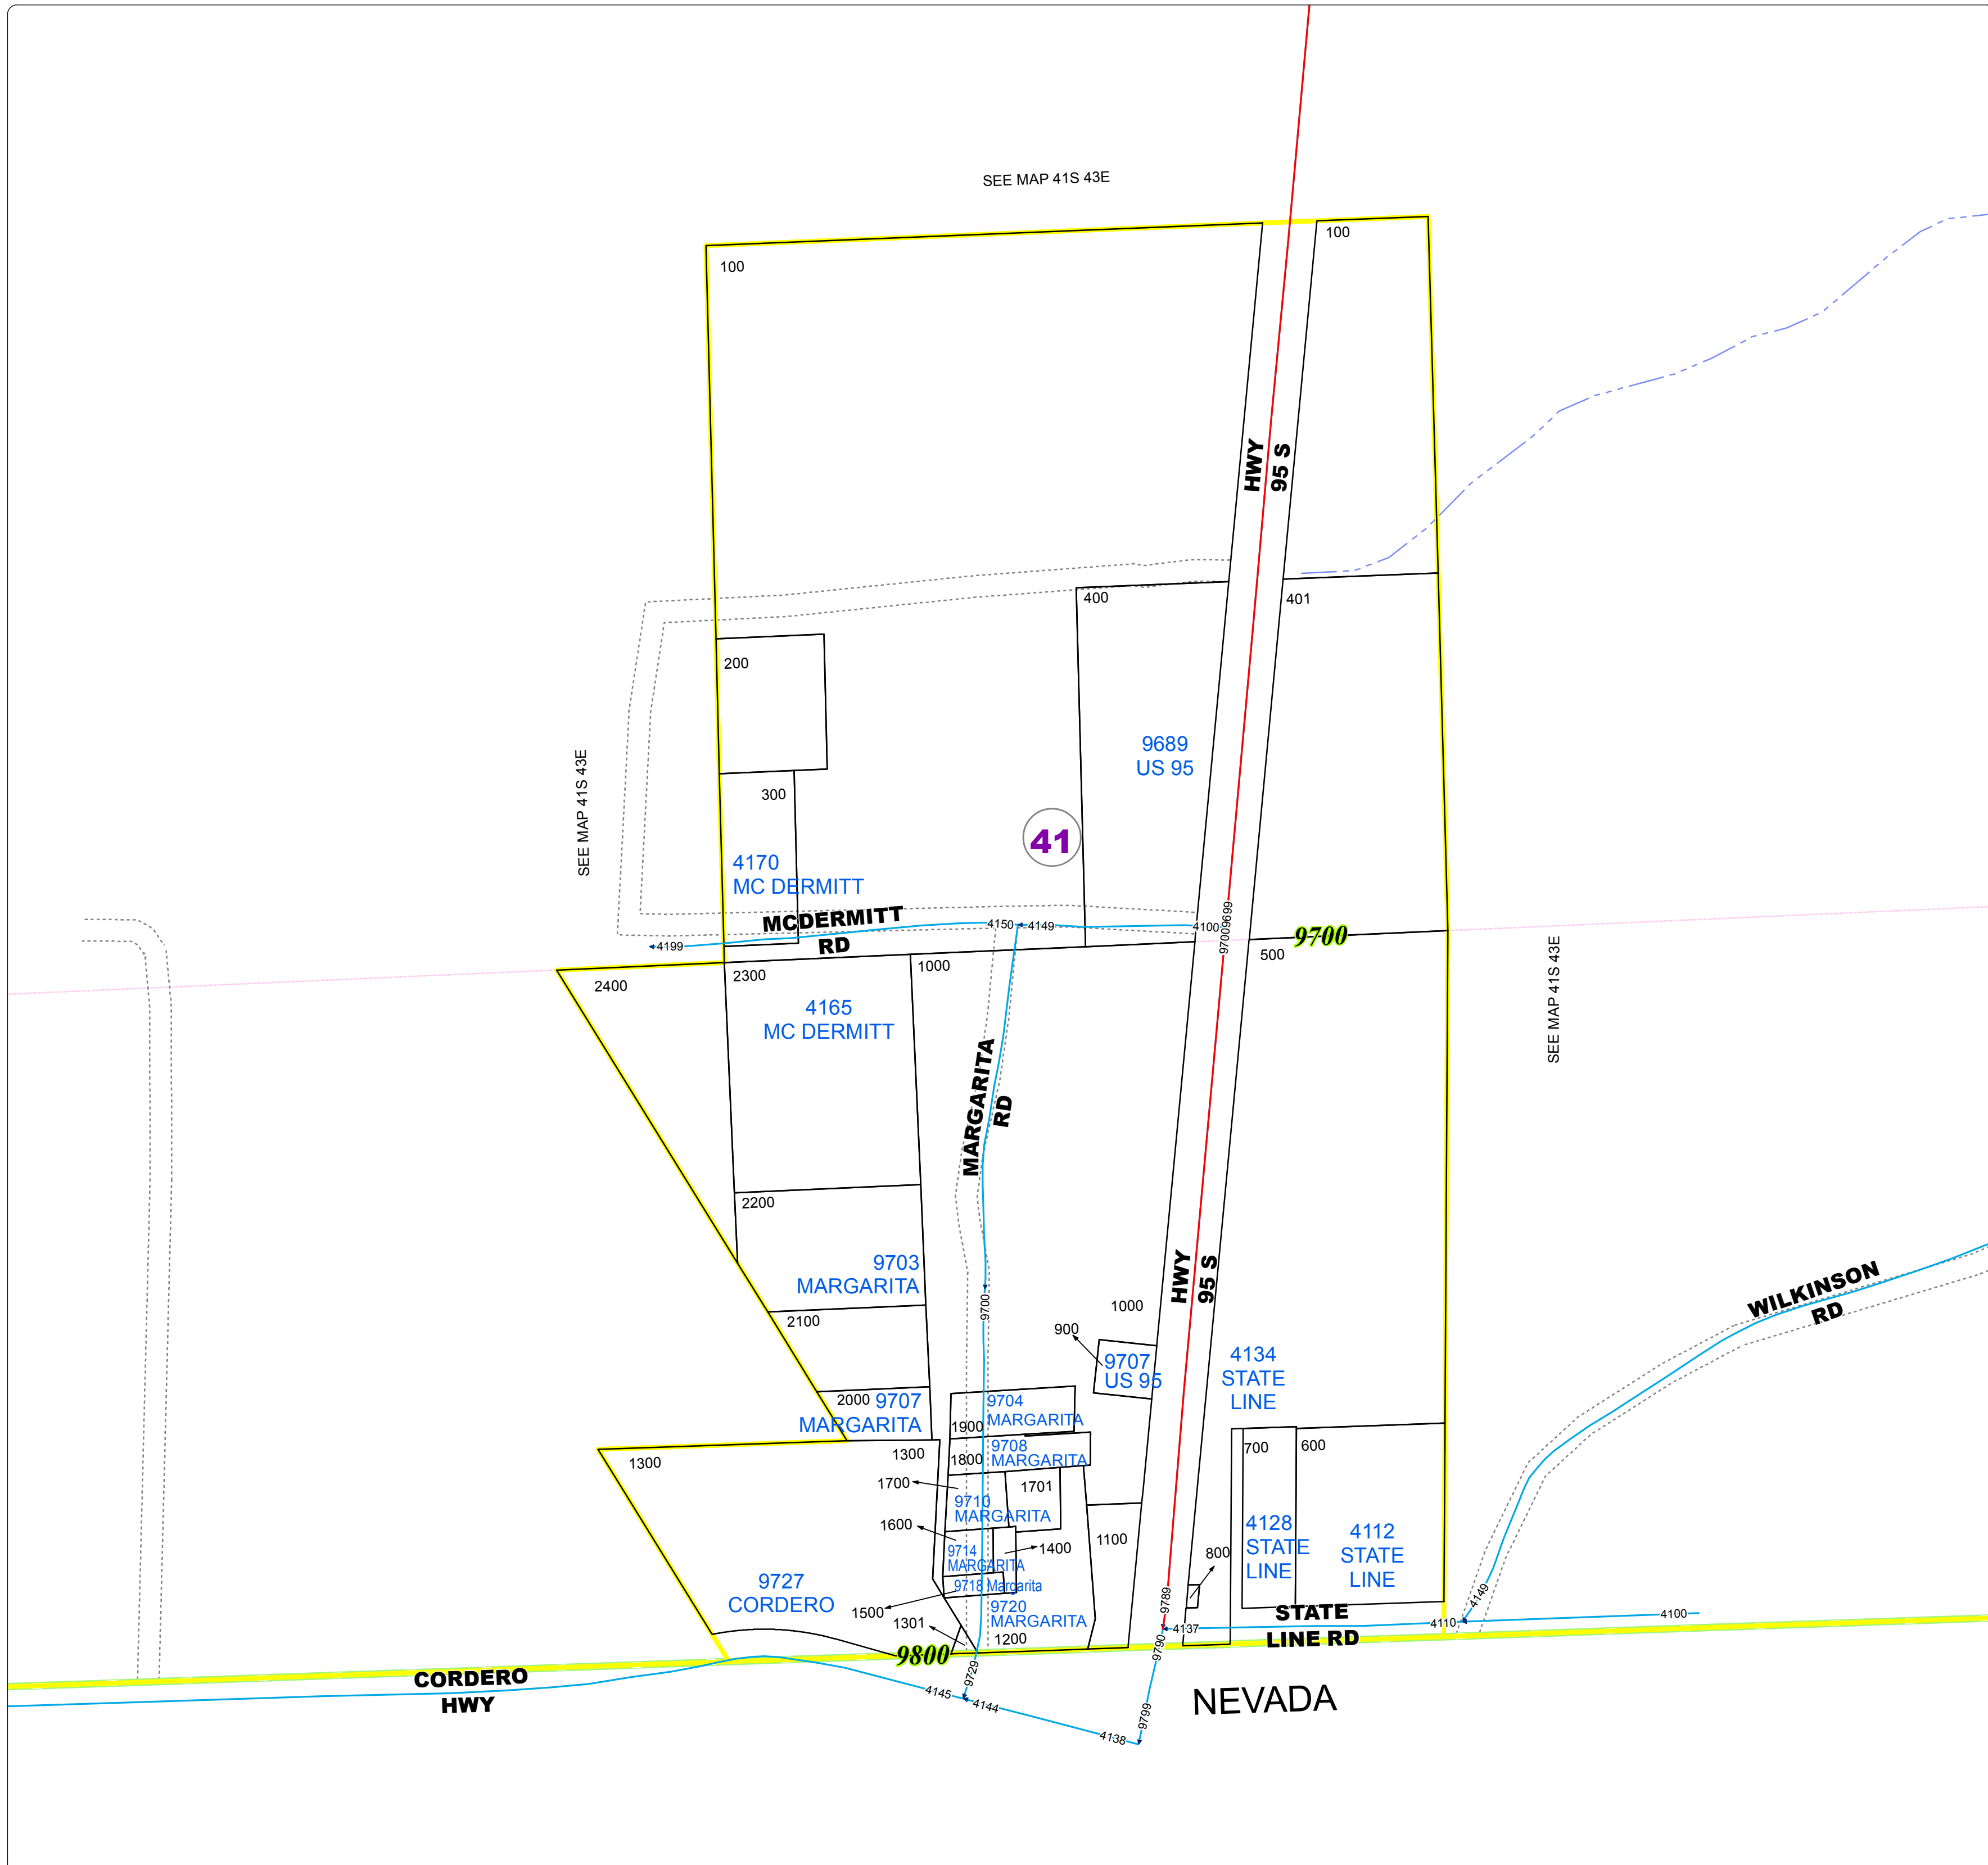

# Malheur County Address Map

**Legend**

MapNumberBoundary

**TAX CODE AREA**

41 - McDermitt

**DISCLAIMER**  
This information is not intended for use as an address locator and it should be noted that not all county address will be found. Parcels containing multiple addresses may only display a single address as recorded in the Assessor's database. This public information should be accepted and used by the recipient with the understanding that the data received from multiple sources was developed and collected for assessment purpose only.

41S43E18D