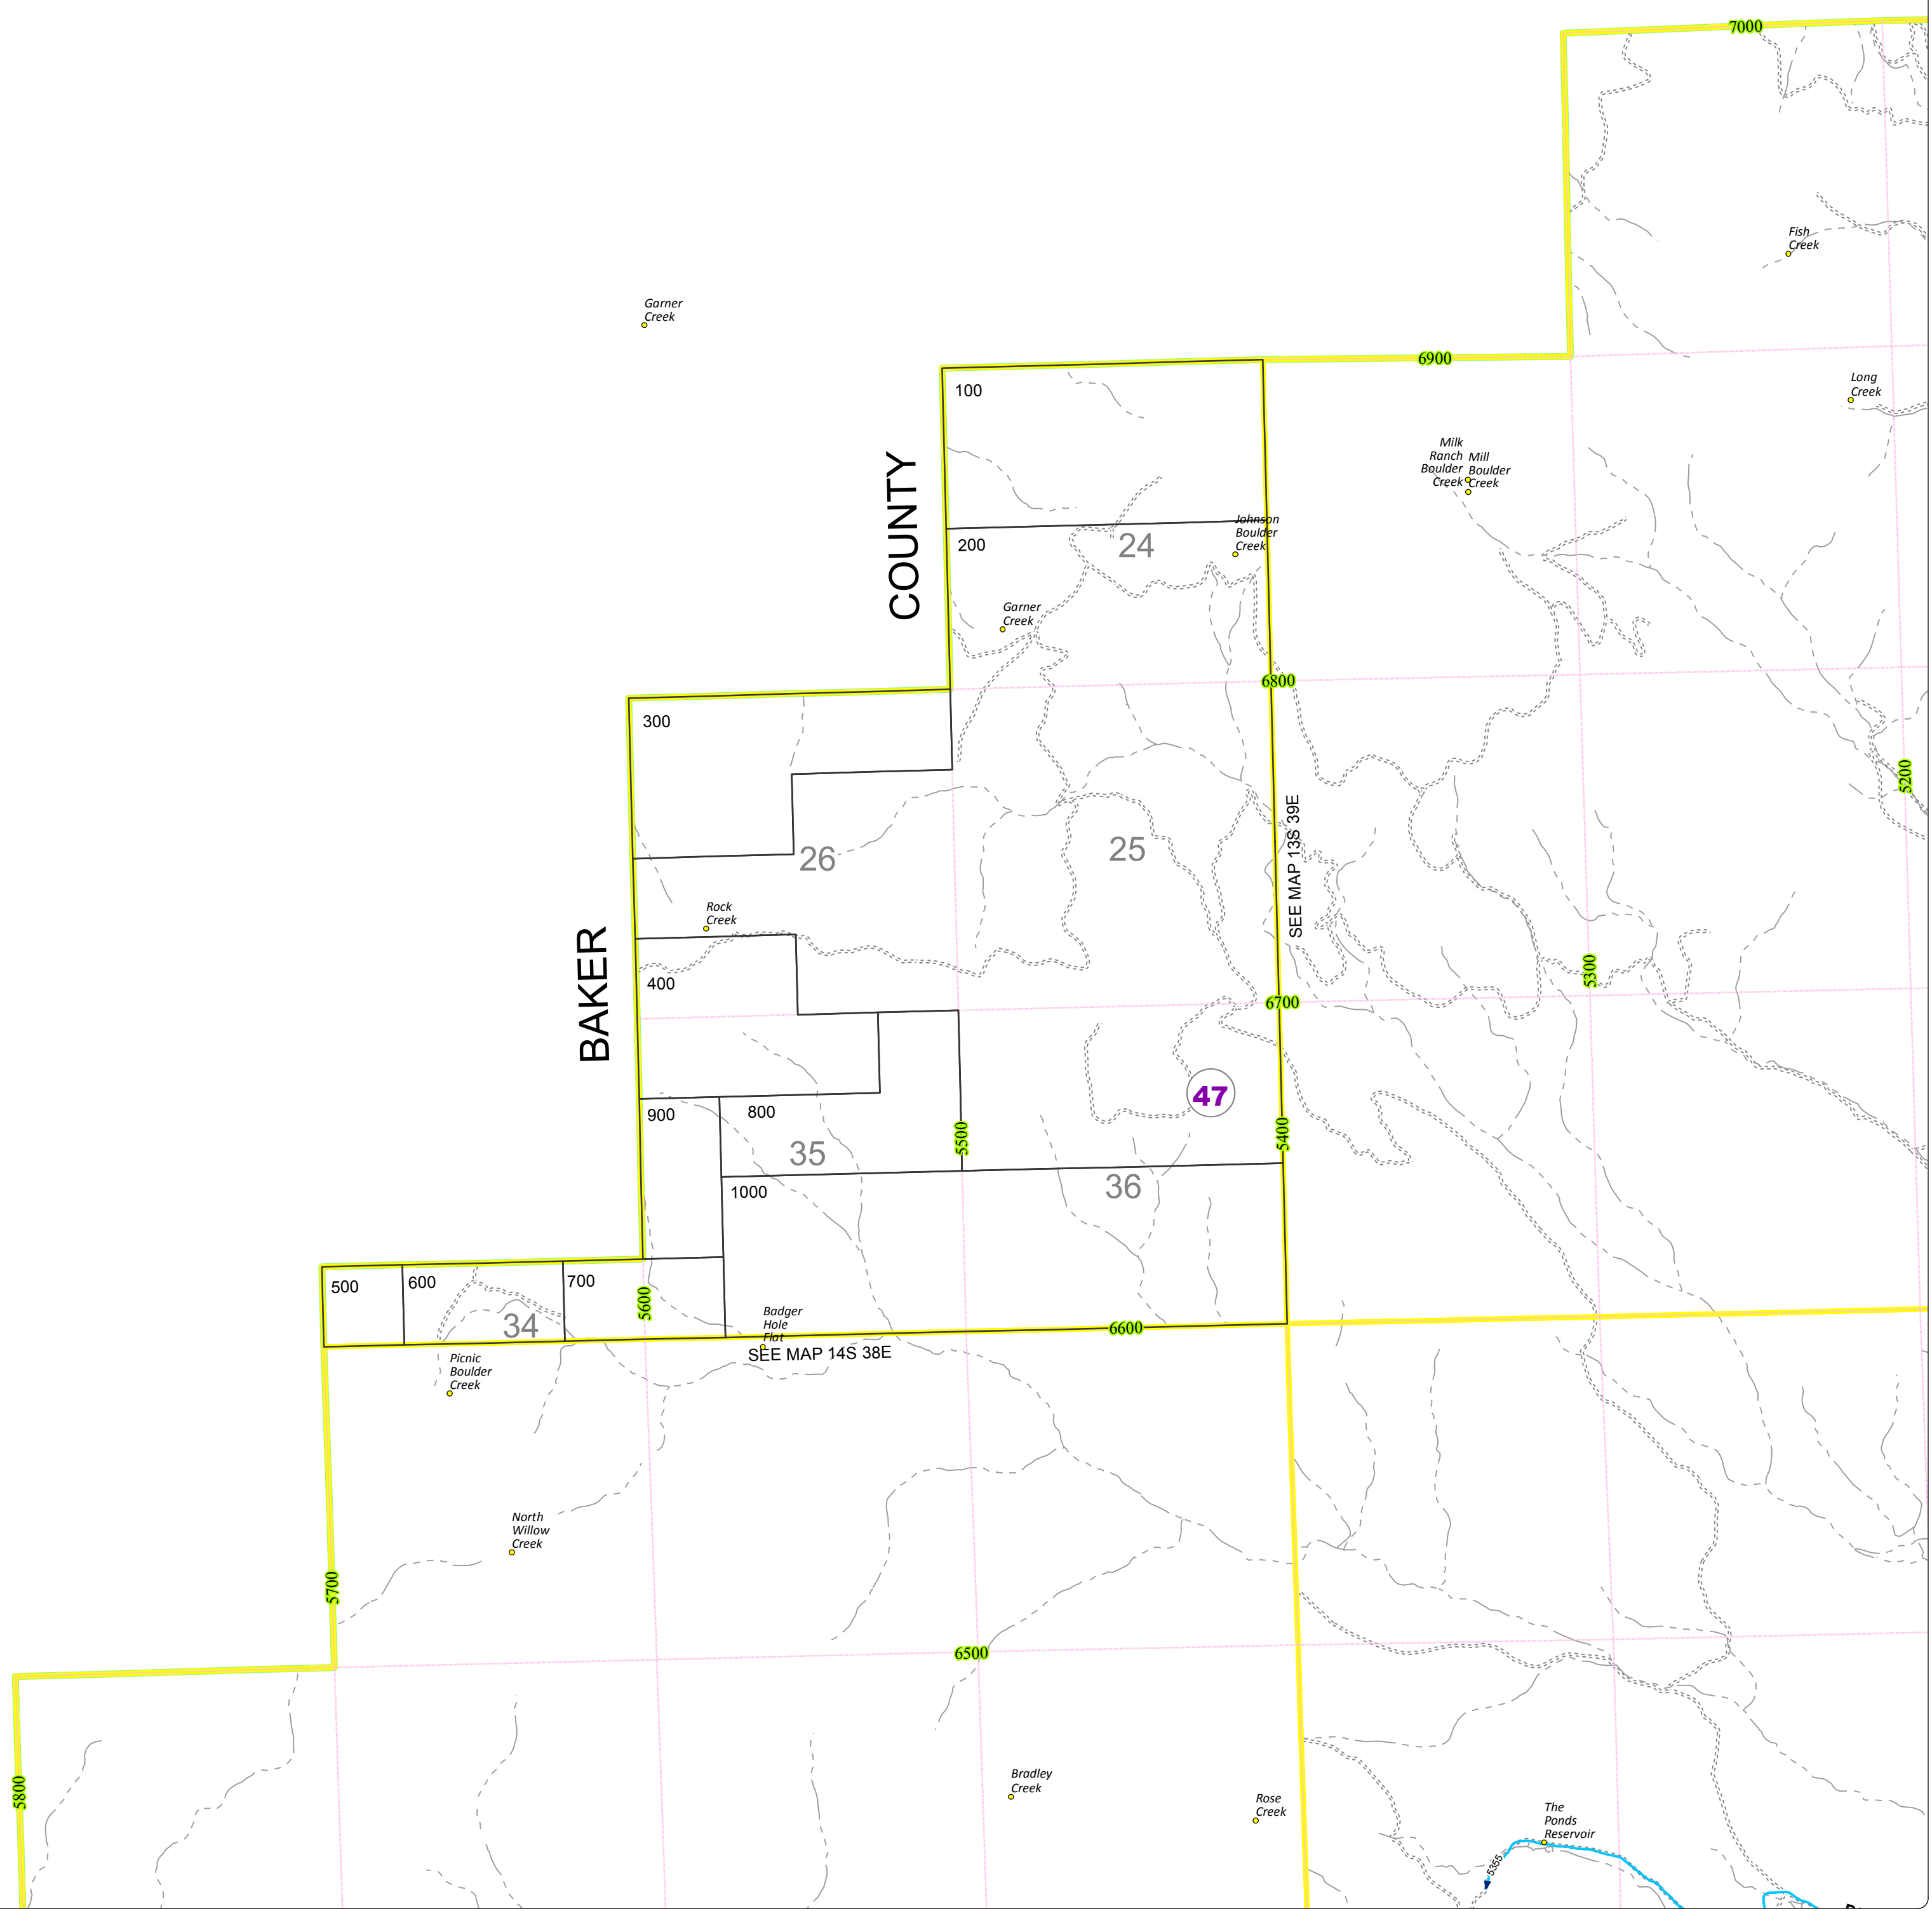

# Malheur County Address Map

- Legend
- MapNumberBoundary
  - TAX CODE AREA**
  - 47 - Ironside-City

**DISCLAIMER**  
This information is not intended for use as an address locator and it should be noted that not all county address will be found. Parcels containing multiple addresses may only display a single address as recorded in the Assessor's database. This public information should be accepted and used by the recipient with the understanding that the data received from multiple sources was developed and collected for **assessment purpose only**.