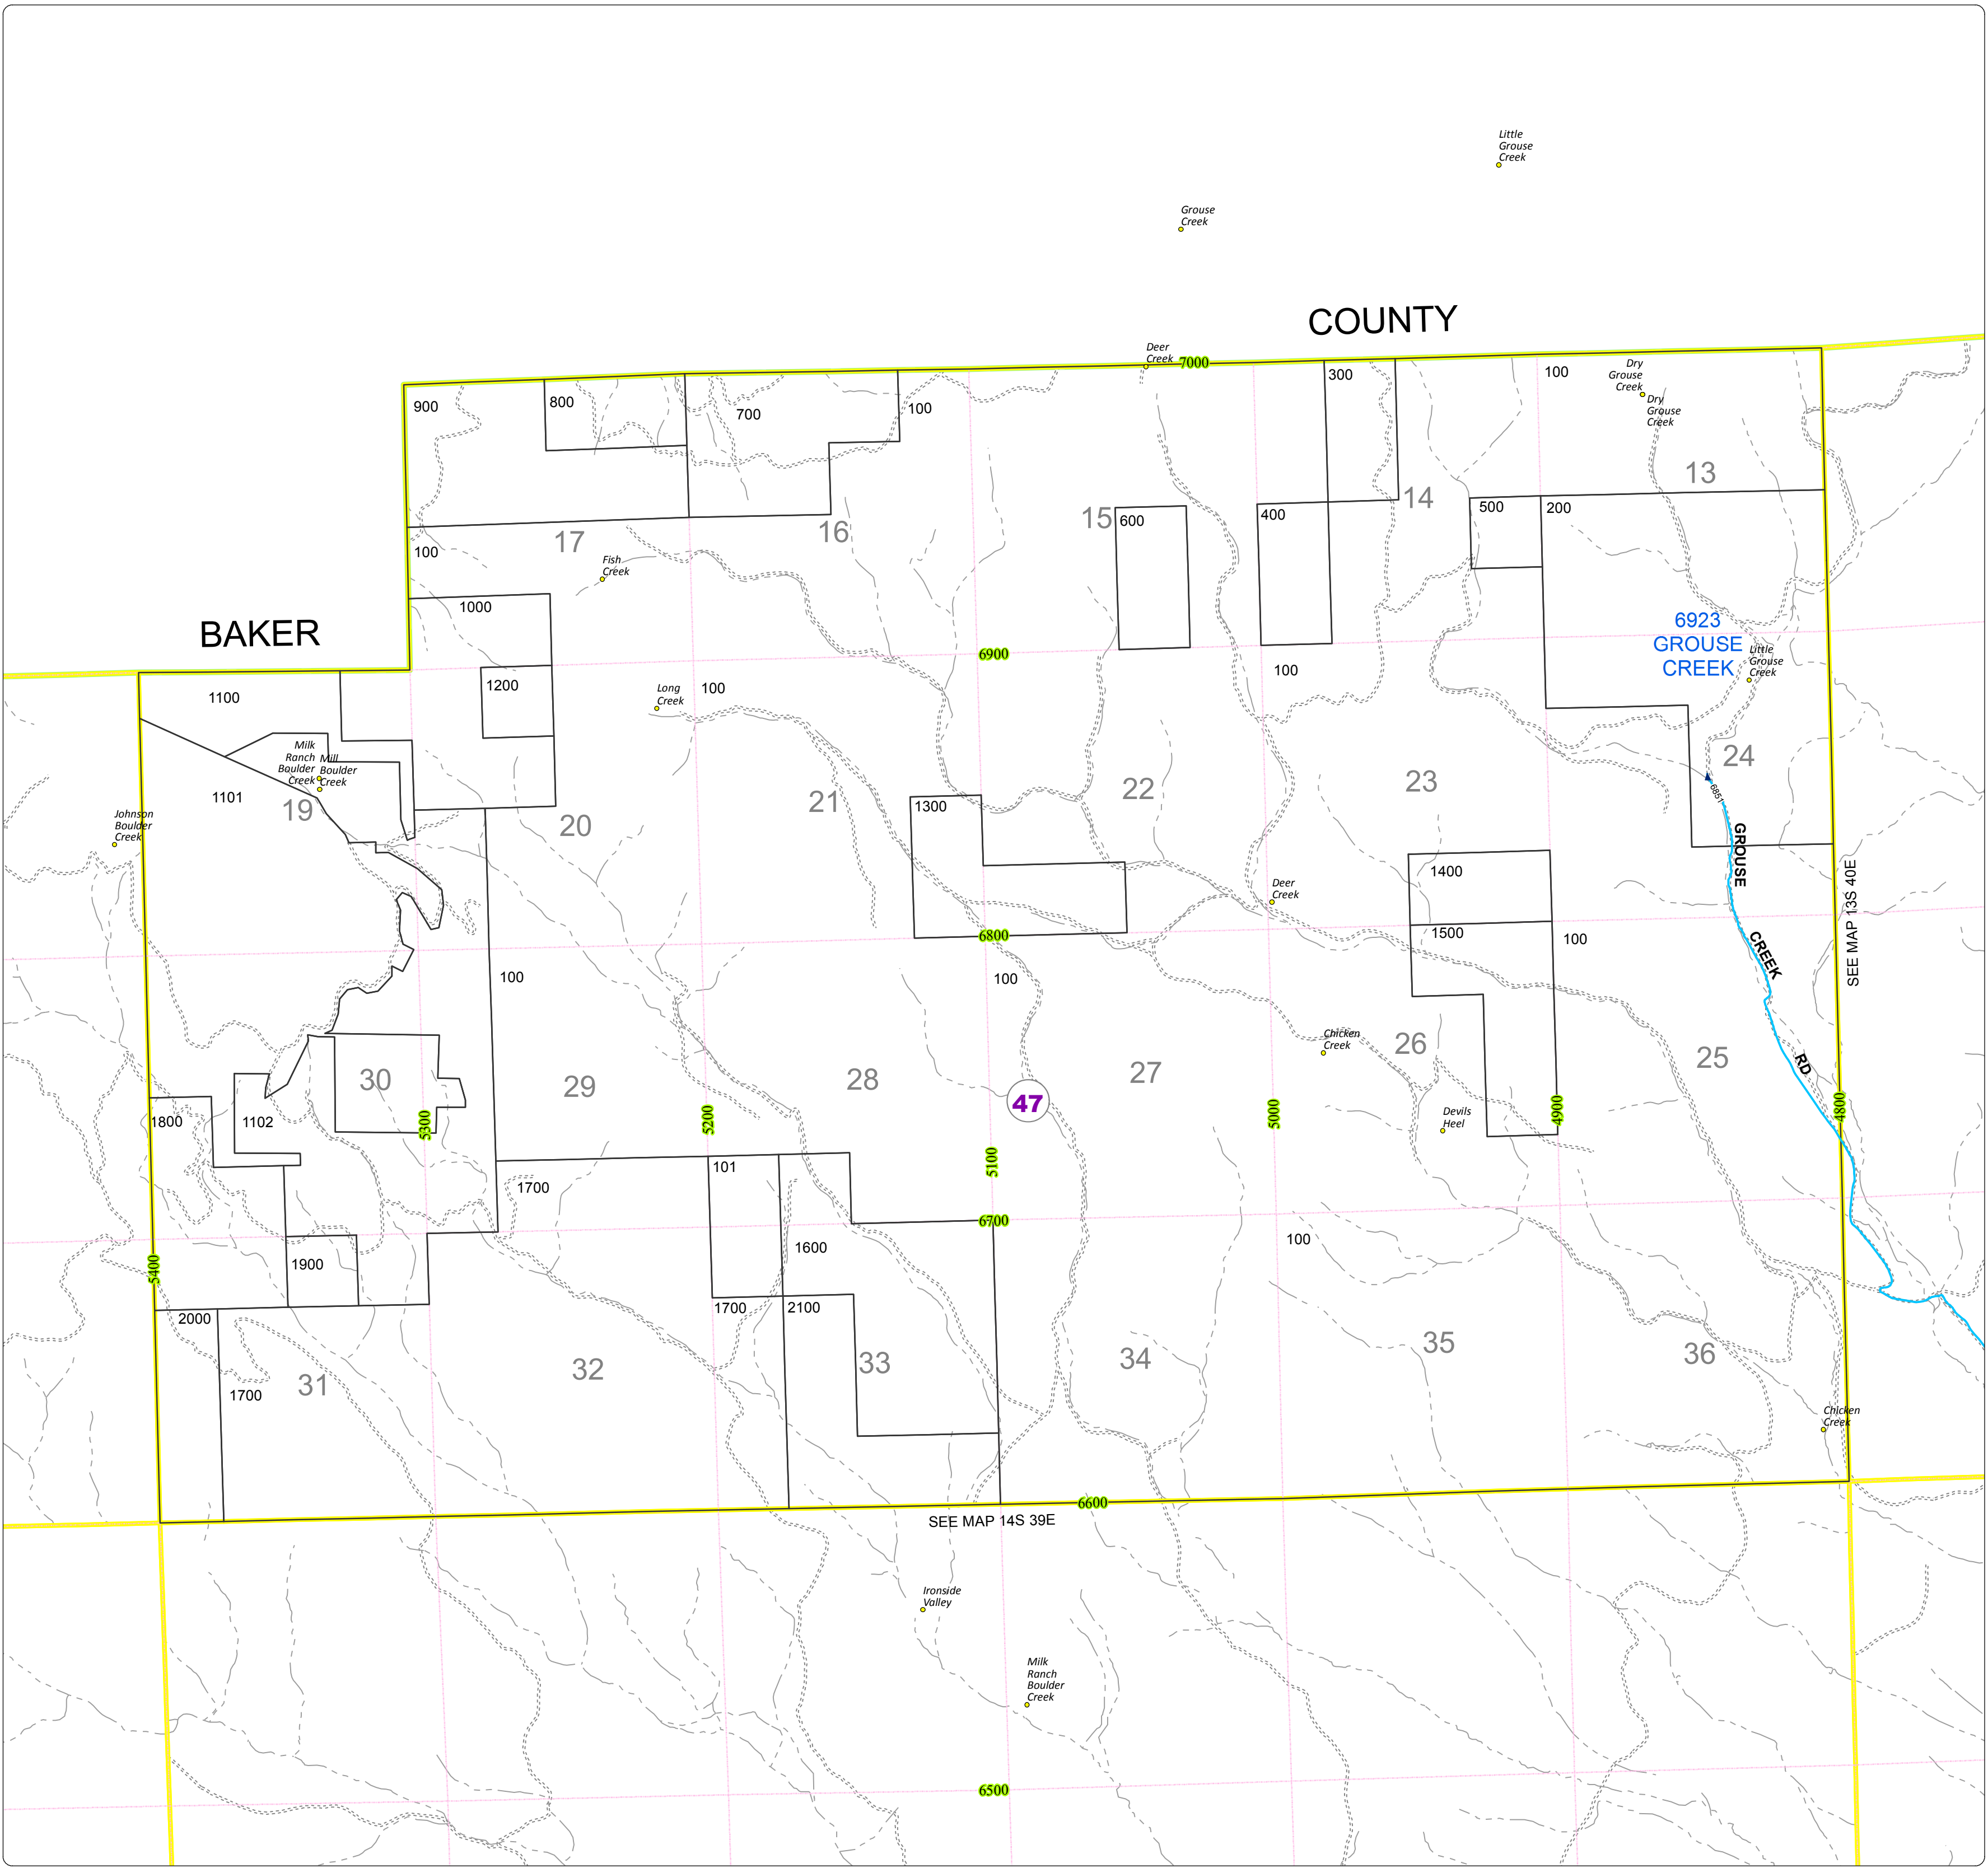

Malheur County Address Map

- Legend
- MapNumberBoundary
 - TAX CODE AREA
 - 47 - Ironside-City

DISCLAIMER
 This information is not intended for use as an address locator and it should be noted that not all county address will be found. Parcels containing multiple addresses may only display a single address as recorded in the Assessor's database. This public information should be accepted and used by the recipient with the understanding that the data received from multiple sources was developed and collected for assessment purpose only.