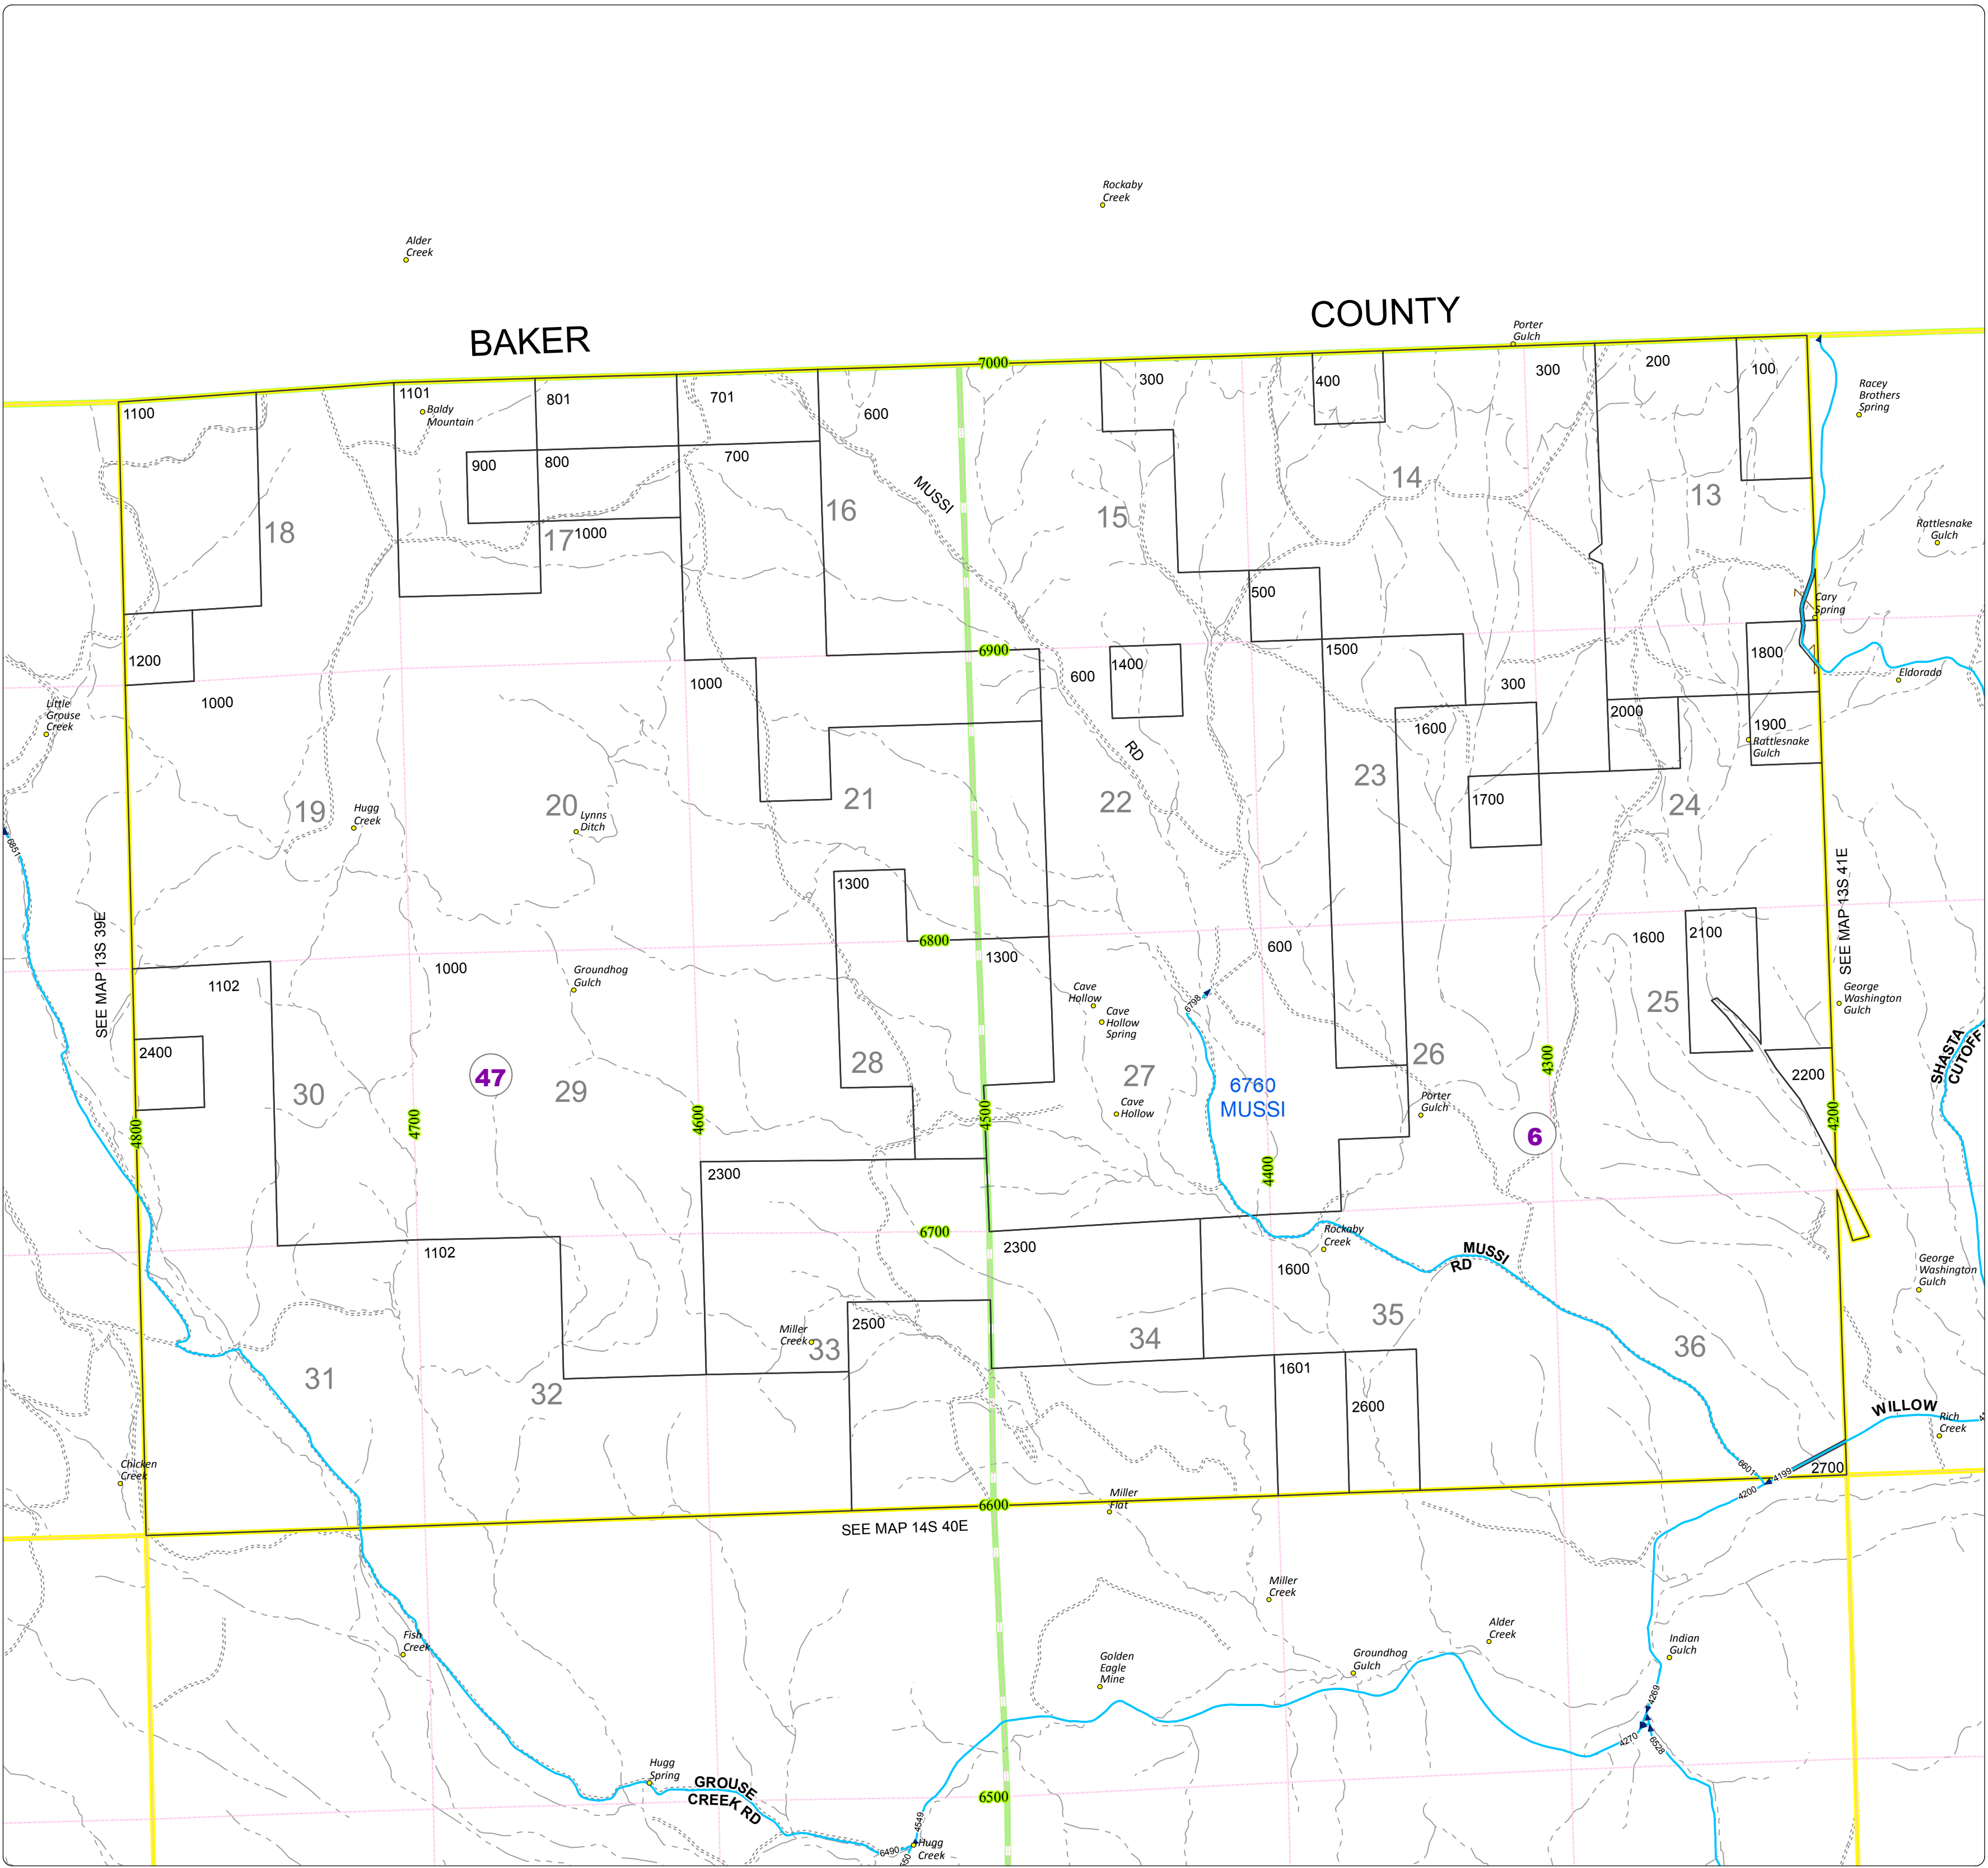

# Malheur County Address Map

- Legend
- MapNumberBoundary
  - TAX CODE AREA**
  - 47 - Ironside-City
  - 6 - Ironside

**DISCLAIMER**  
 This information is not intended for use as an address locator and it should be noted that not all county address will be found. Parcels containing multiple addresses may only display a single address as recorded in the Assessor's database. This public information should be accepted and used by the recipient with the understanding that the data received from multiple sources was developed and collected for **assessment purpose only**.