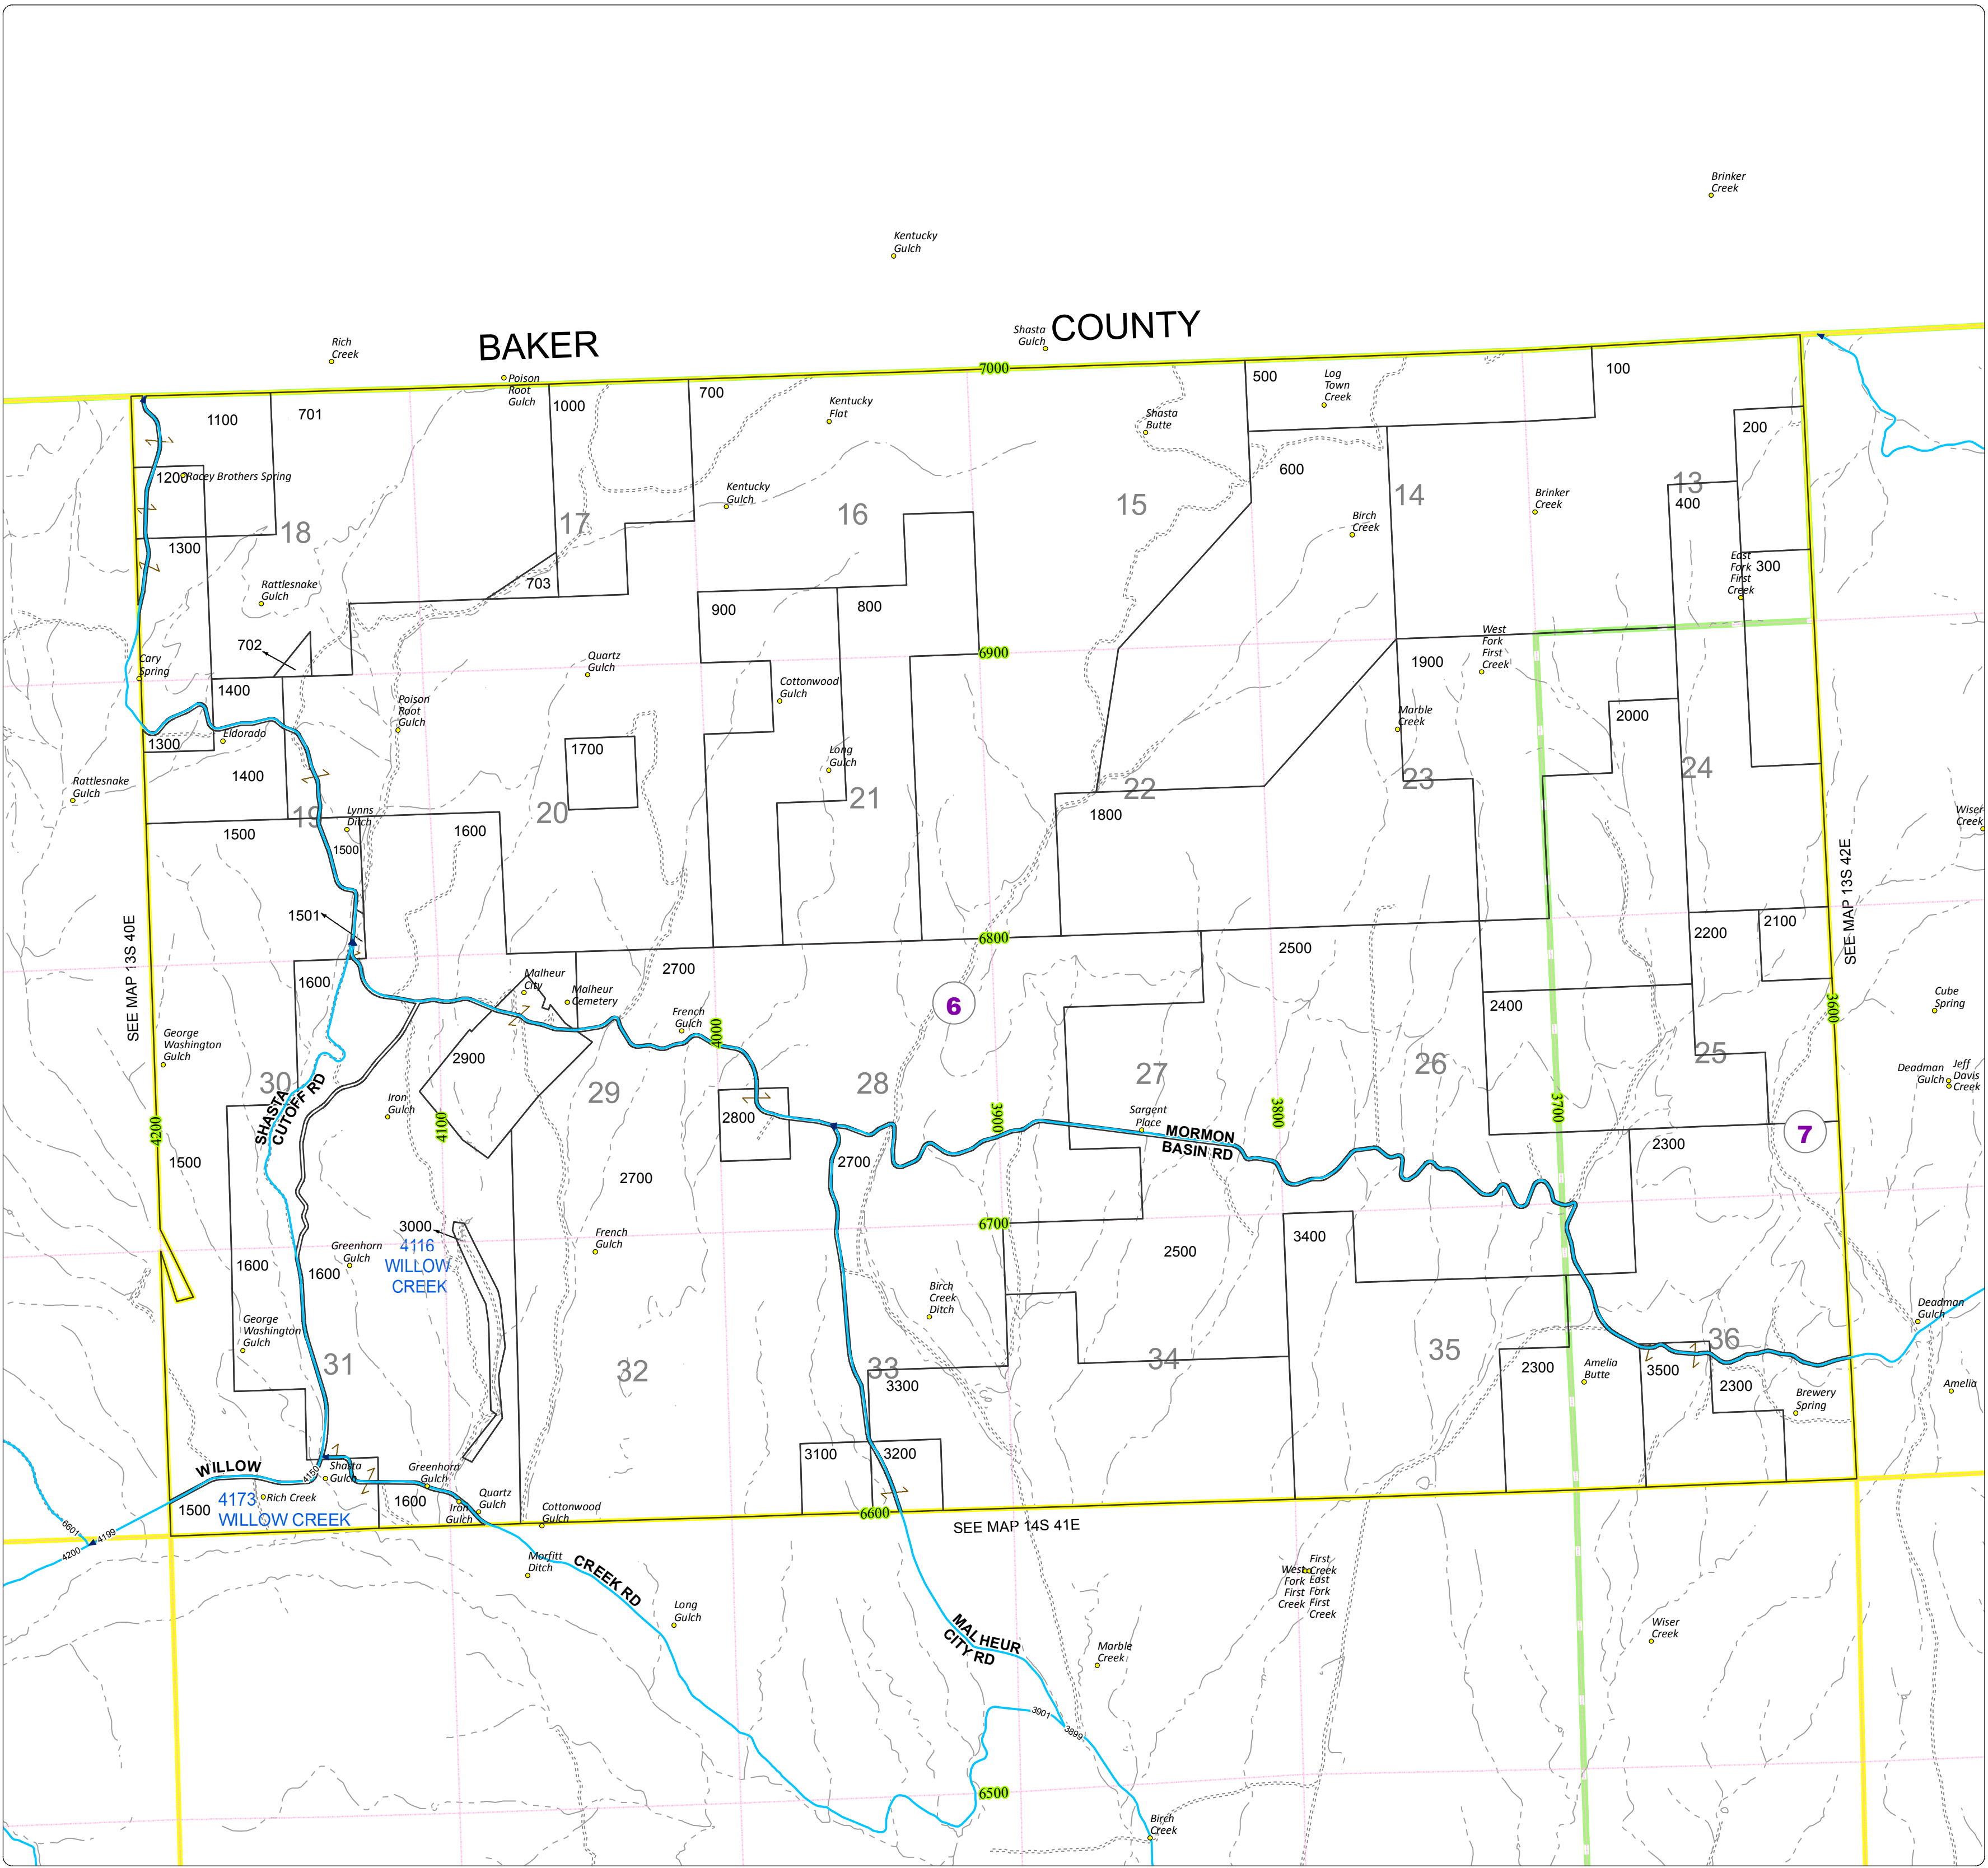

# Malheur County Address Map

- Legend
- MapNumberBoundary
  - TAX CODE AREA**
  - 6 - Ironsides
  - 7 - Brogan-Inside

**DISCLAIMER**  
 This information is not intended for use as an address locator and it should be noted that not all county address will be found. Parcels containing multiple addresses may only display a single address as recorded in the Assessor's database. This public information should be accepted and used by the recipient with the understanding that the data received from multiple sources was developed and collected for **assessment purpose only**.