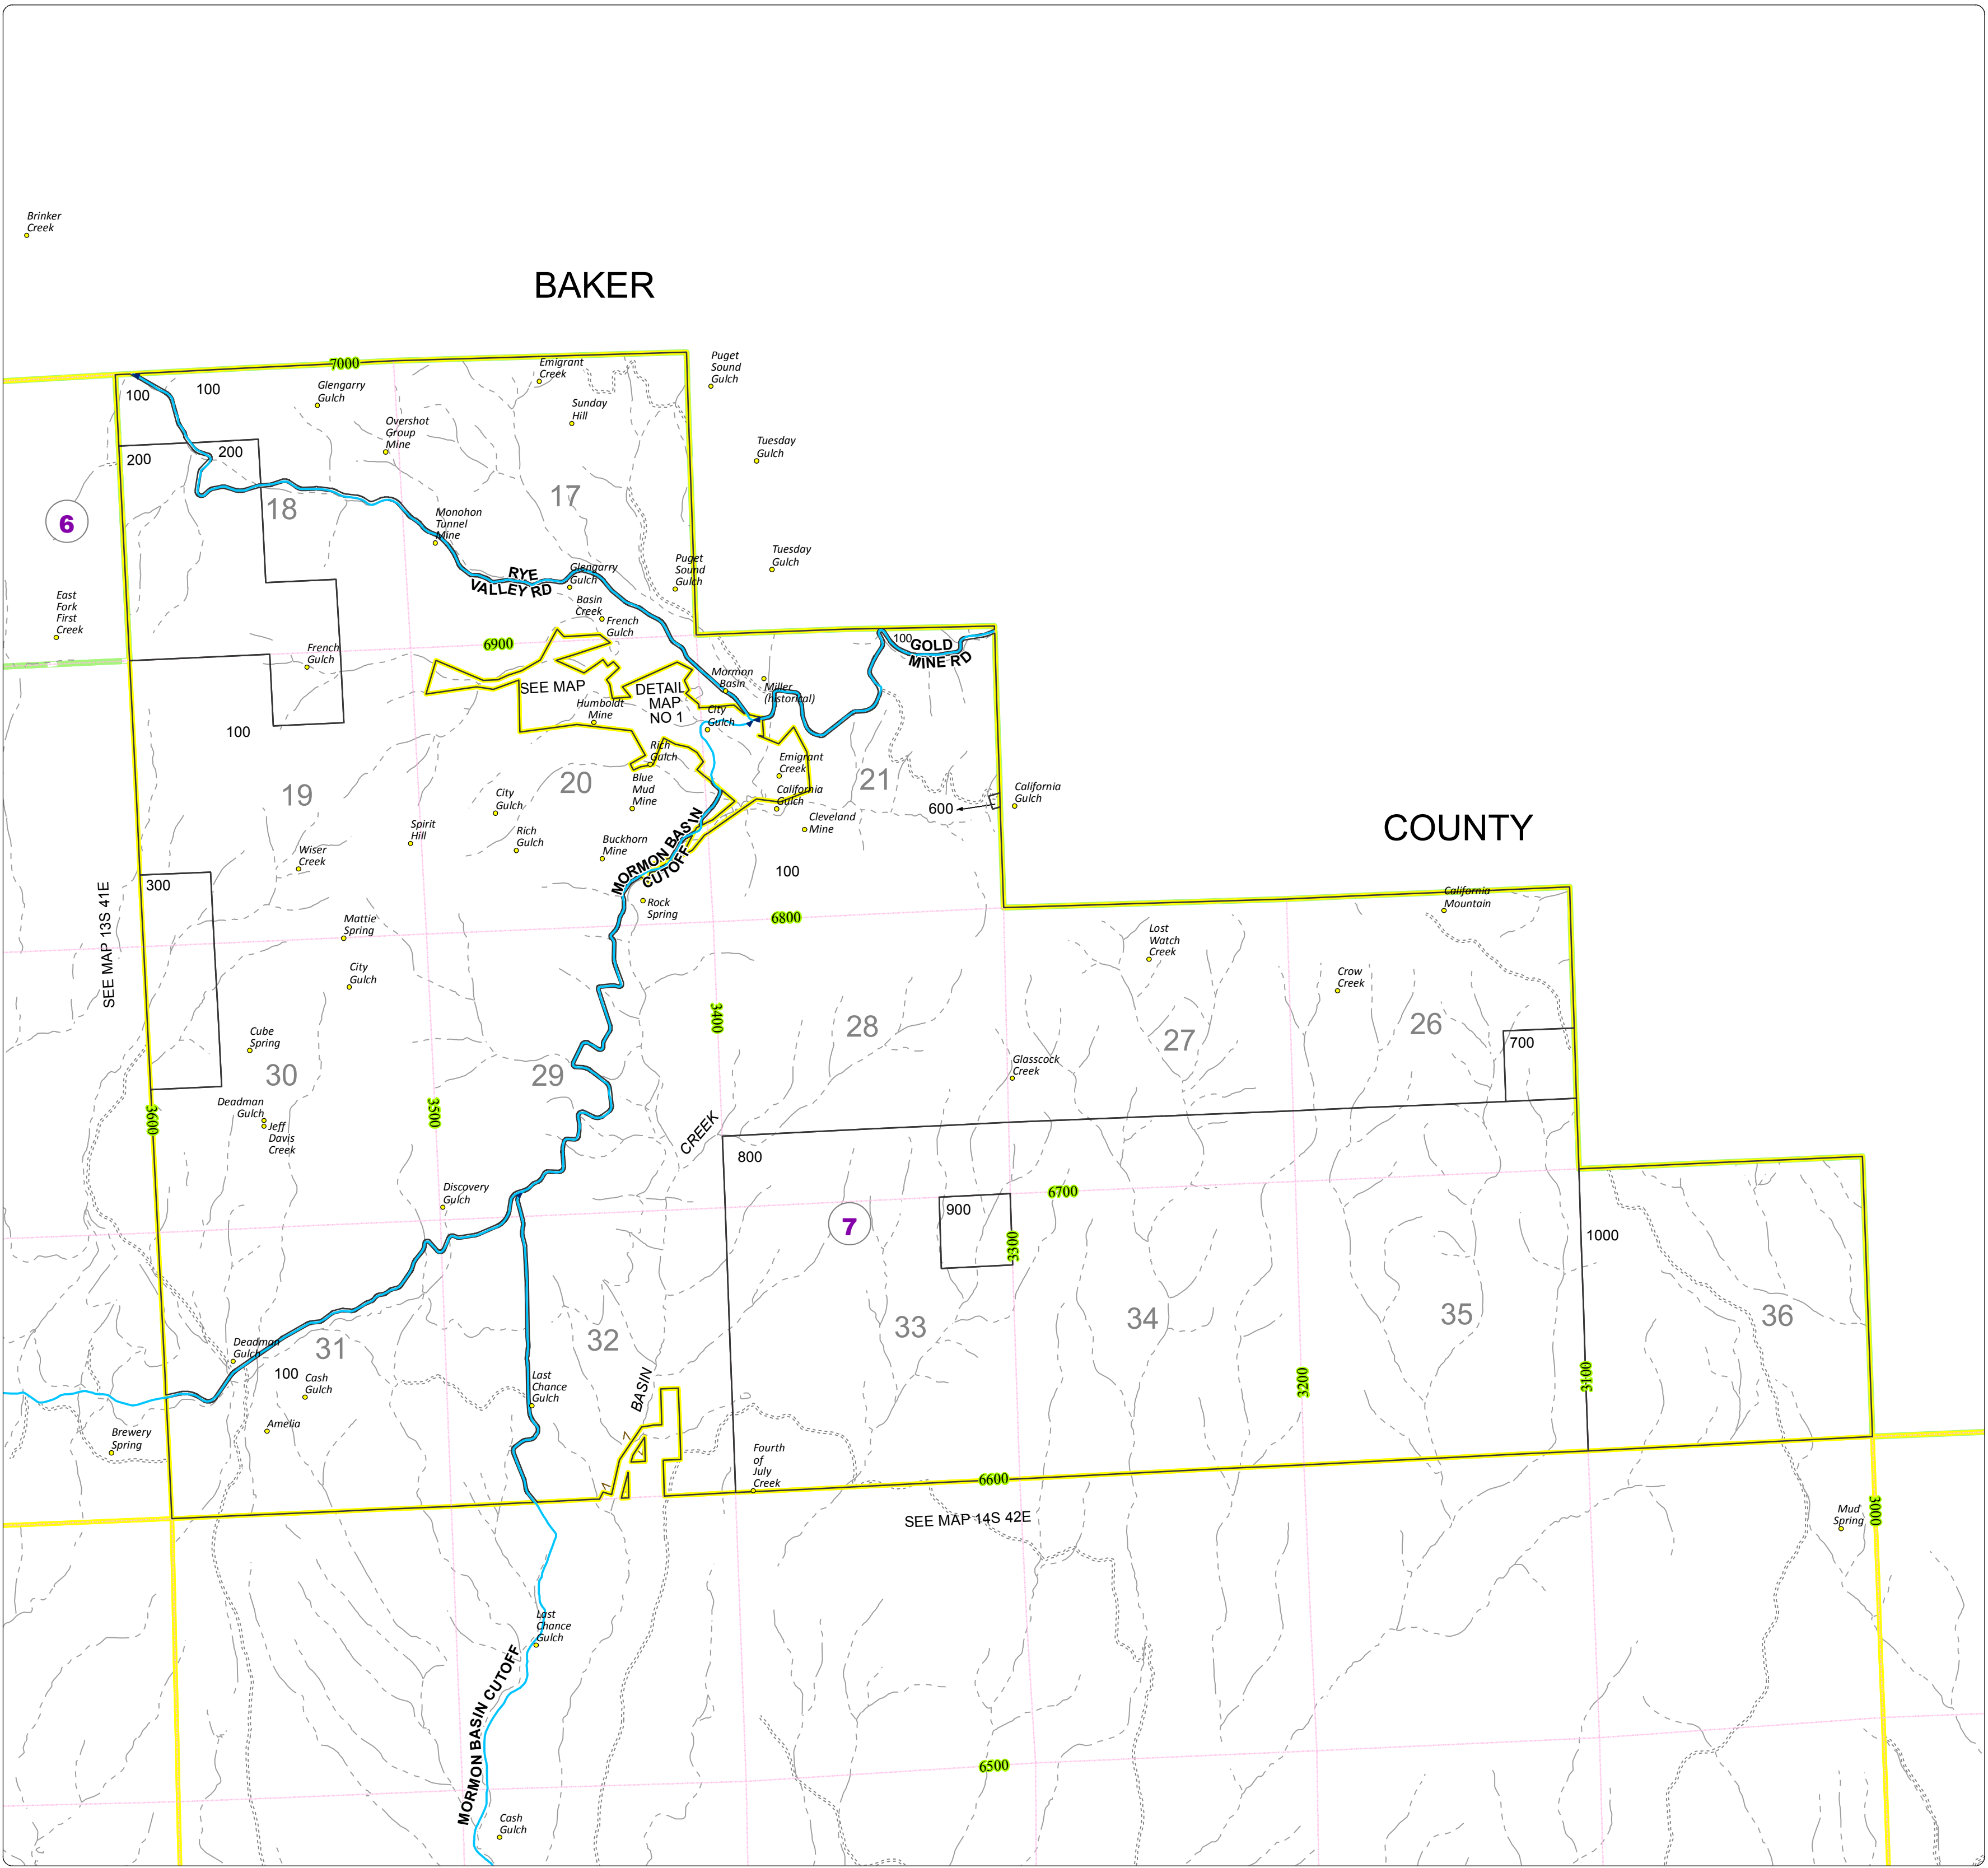

Malheur County Address Map

- Legend
- MapNumberBoundary
 - TAX CODE AREA
 - 7 - Brogan-Inside

DISCLAIMER
This information is not intended for use as an address locator and it should be noted that not all county address will be found. Parcels containing multiple addresses may only display a single address as recorded in the Assessor's database. This public information should be accepted and used by the recipient with the understanding that the data received from multiple sources was developed and collected for assessment purpose only.