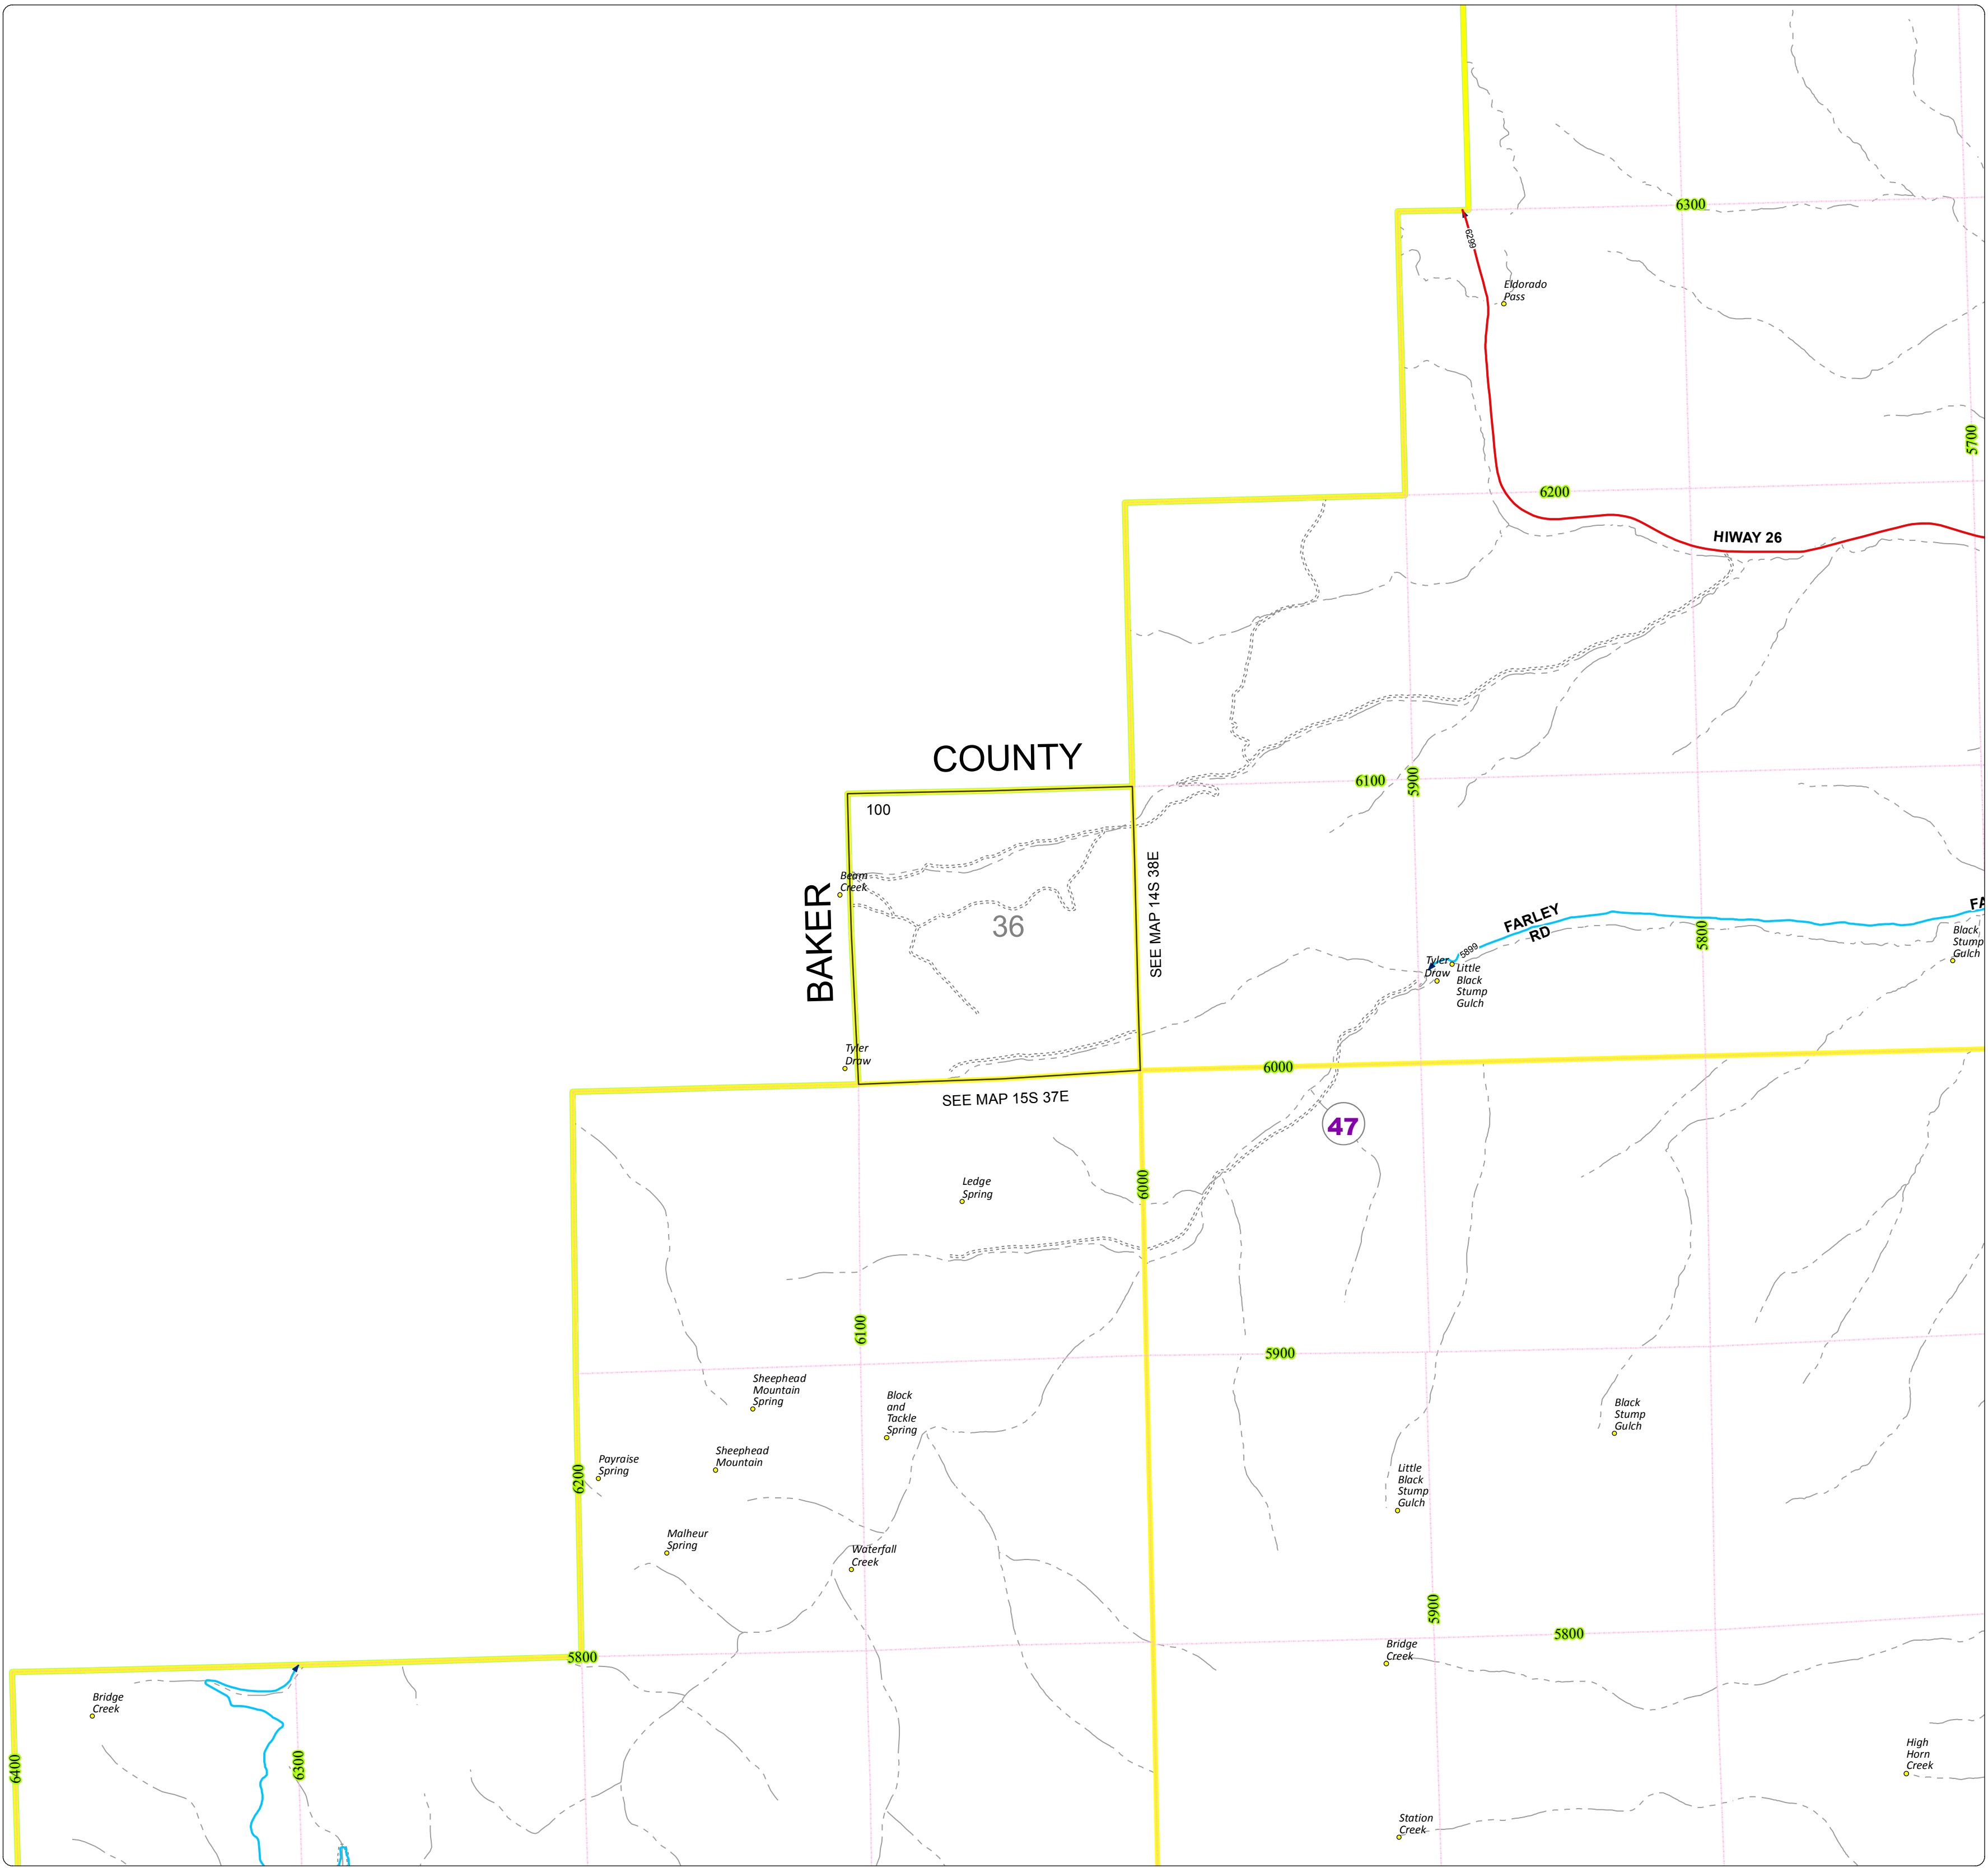

# Malheur County Address Map

- Legend
- MapNumberBoundary
  - TAX CODE AREA
  - 47 - Ironside-City

**DISCLAIMER**  
This information is not intended for use as an address locator and it should be noted that not all county address will be found. Parcels containing multiple addresses may only display a single address as recorded in the Assessor's database. This public information should be accepted and used by the recipient with the understanding that the data received from multiple sources was developed and collected for **assessment purpose only**.

## 14S37E