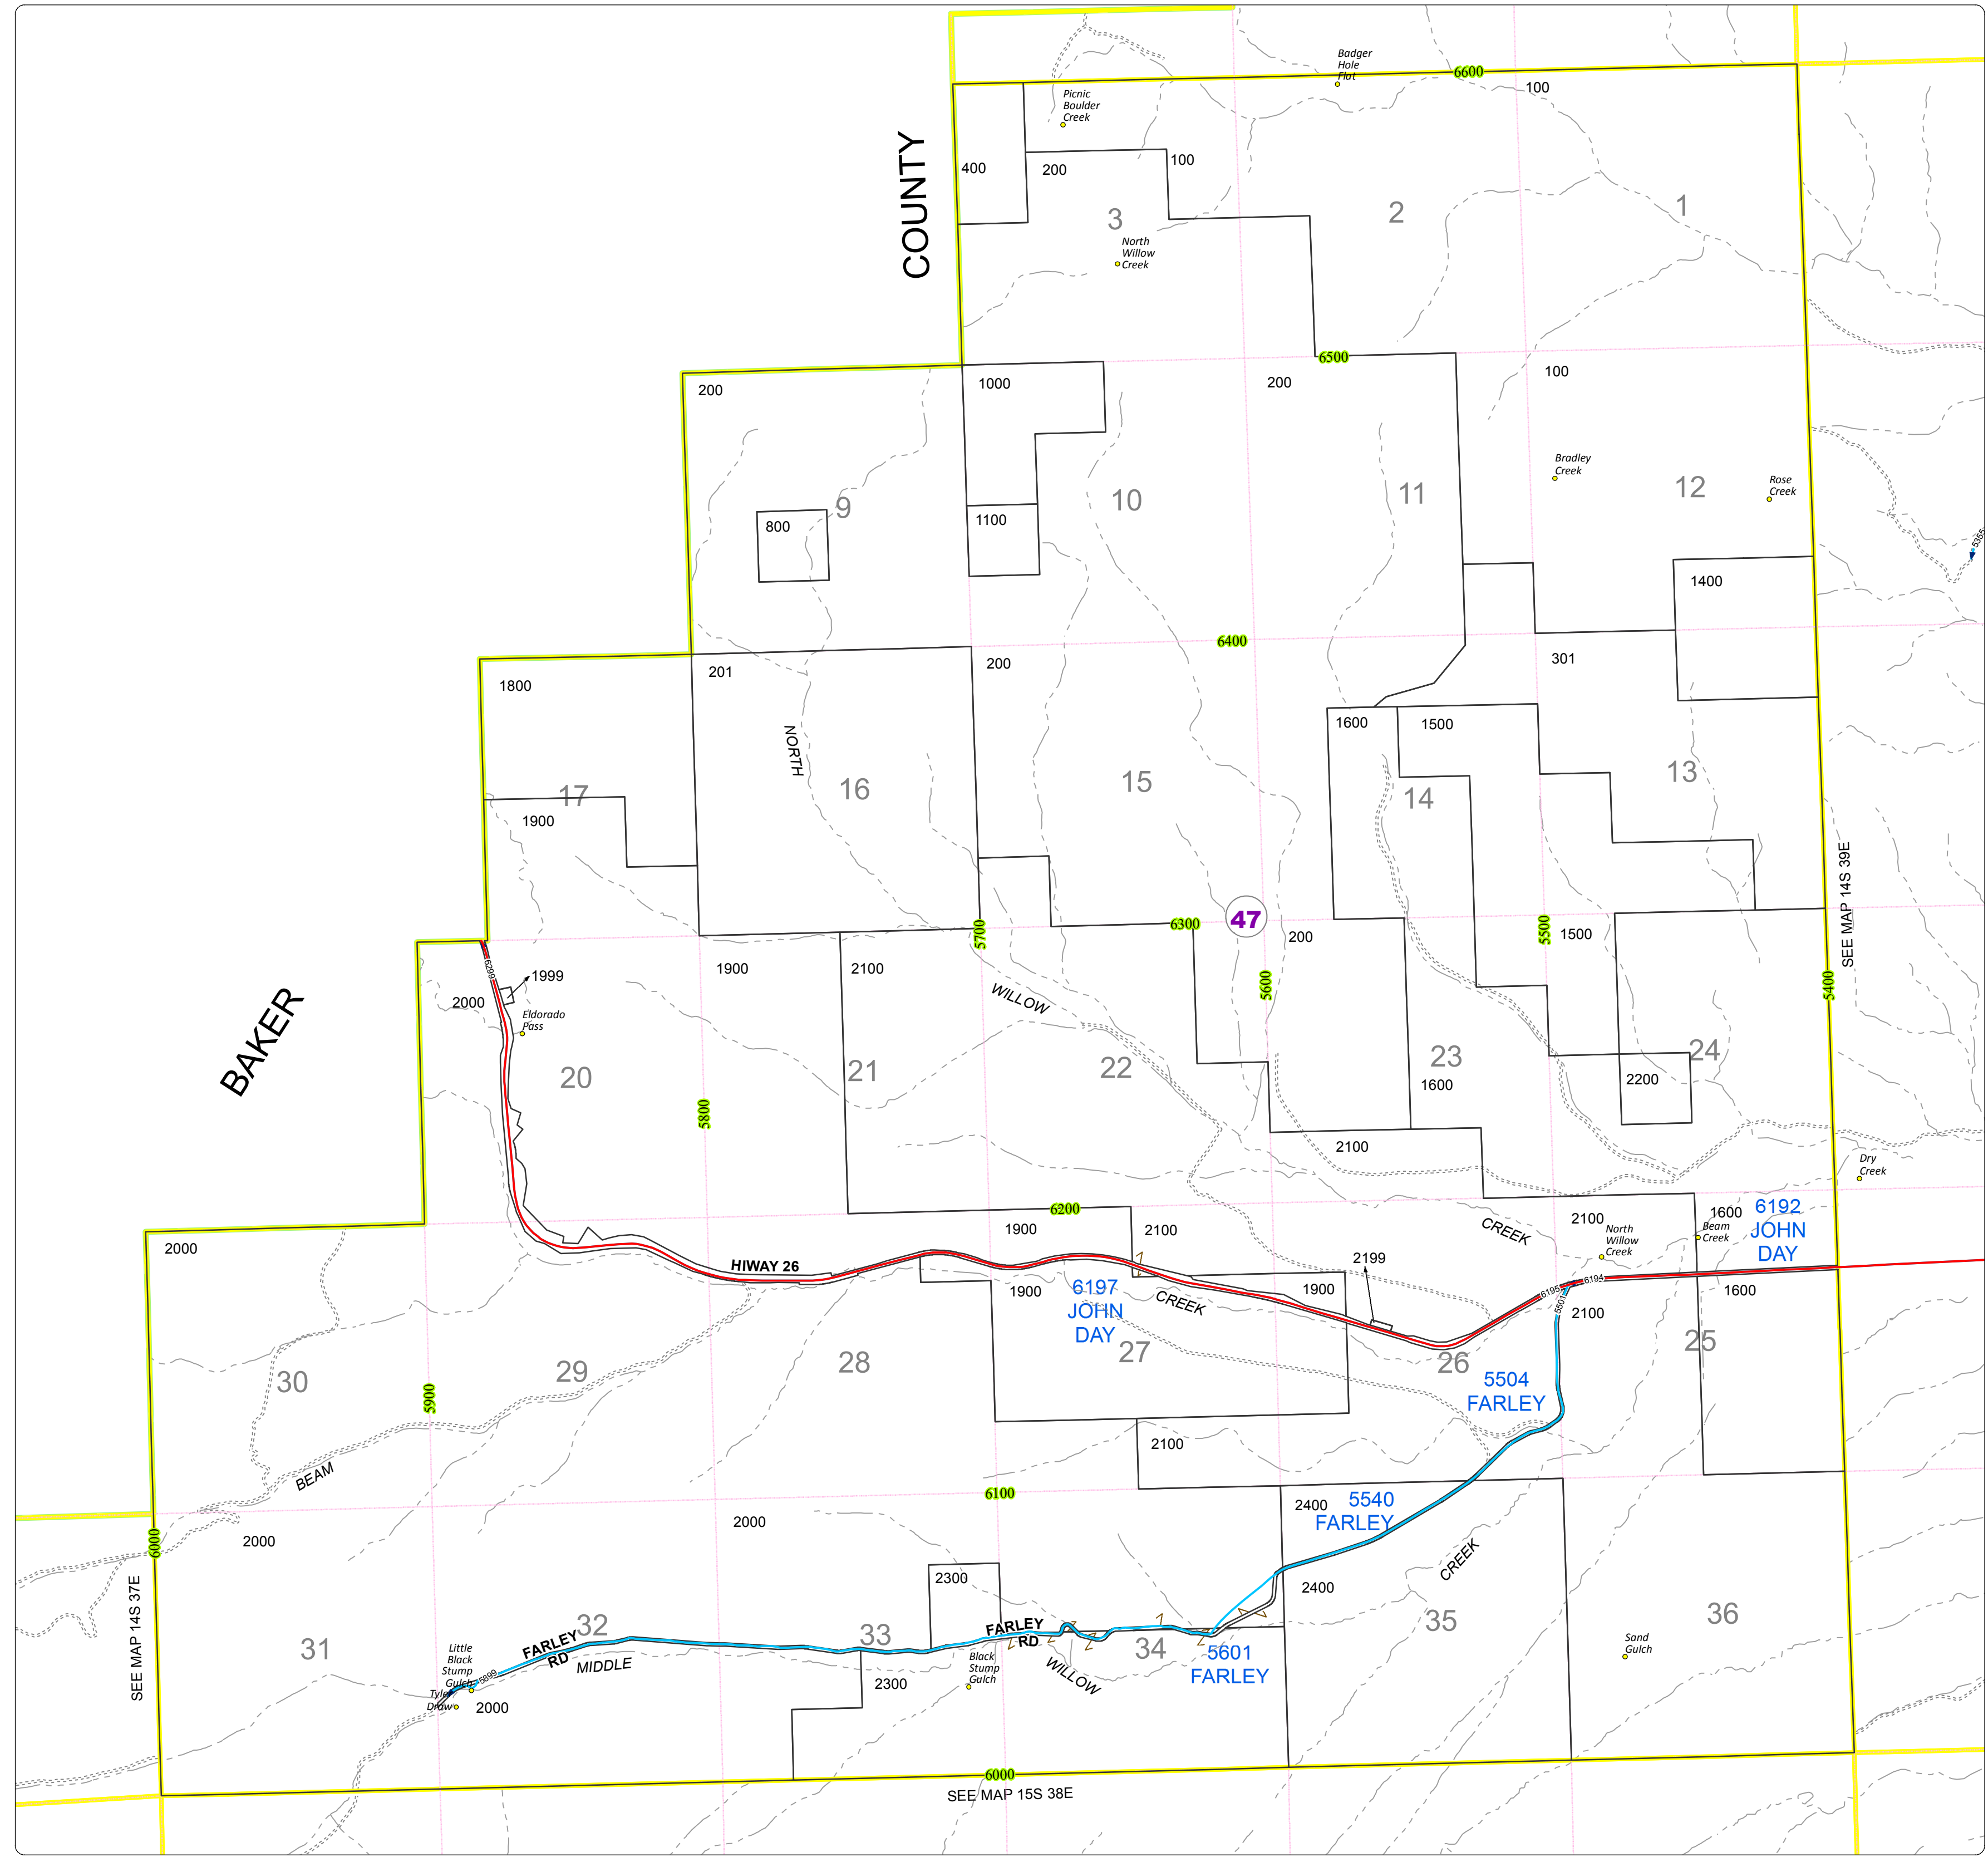

Malheur County Address Map

- Legend
- MapNumberBoundary
 - TAX CODE AREA
 - 47 - Ironside-City

DISCLAIMER
 This information is not intended for use as an address locator and it should be noted that not all county address will be found. Parcels containing multiple addresses may only display a single address as recorded in the Assessor's database. This public information should be accepted and used by the recipient with the understanding that the data received from multiple sources was developed and collected for assessment purpose only.