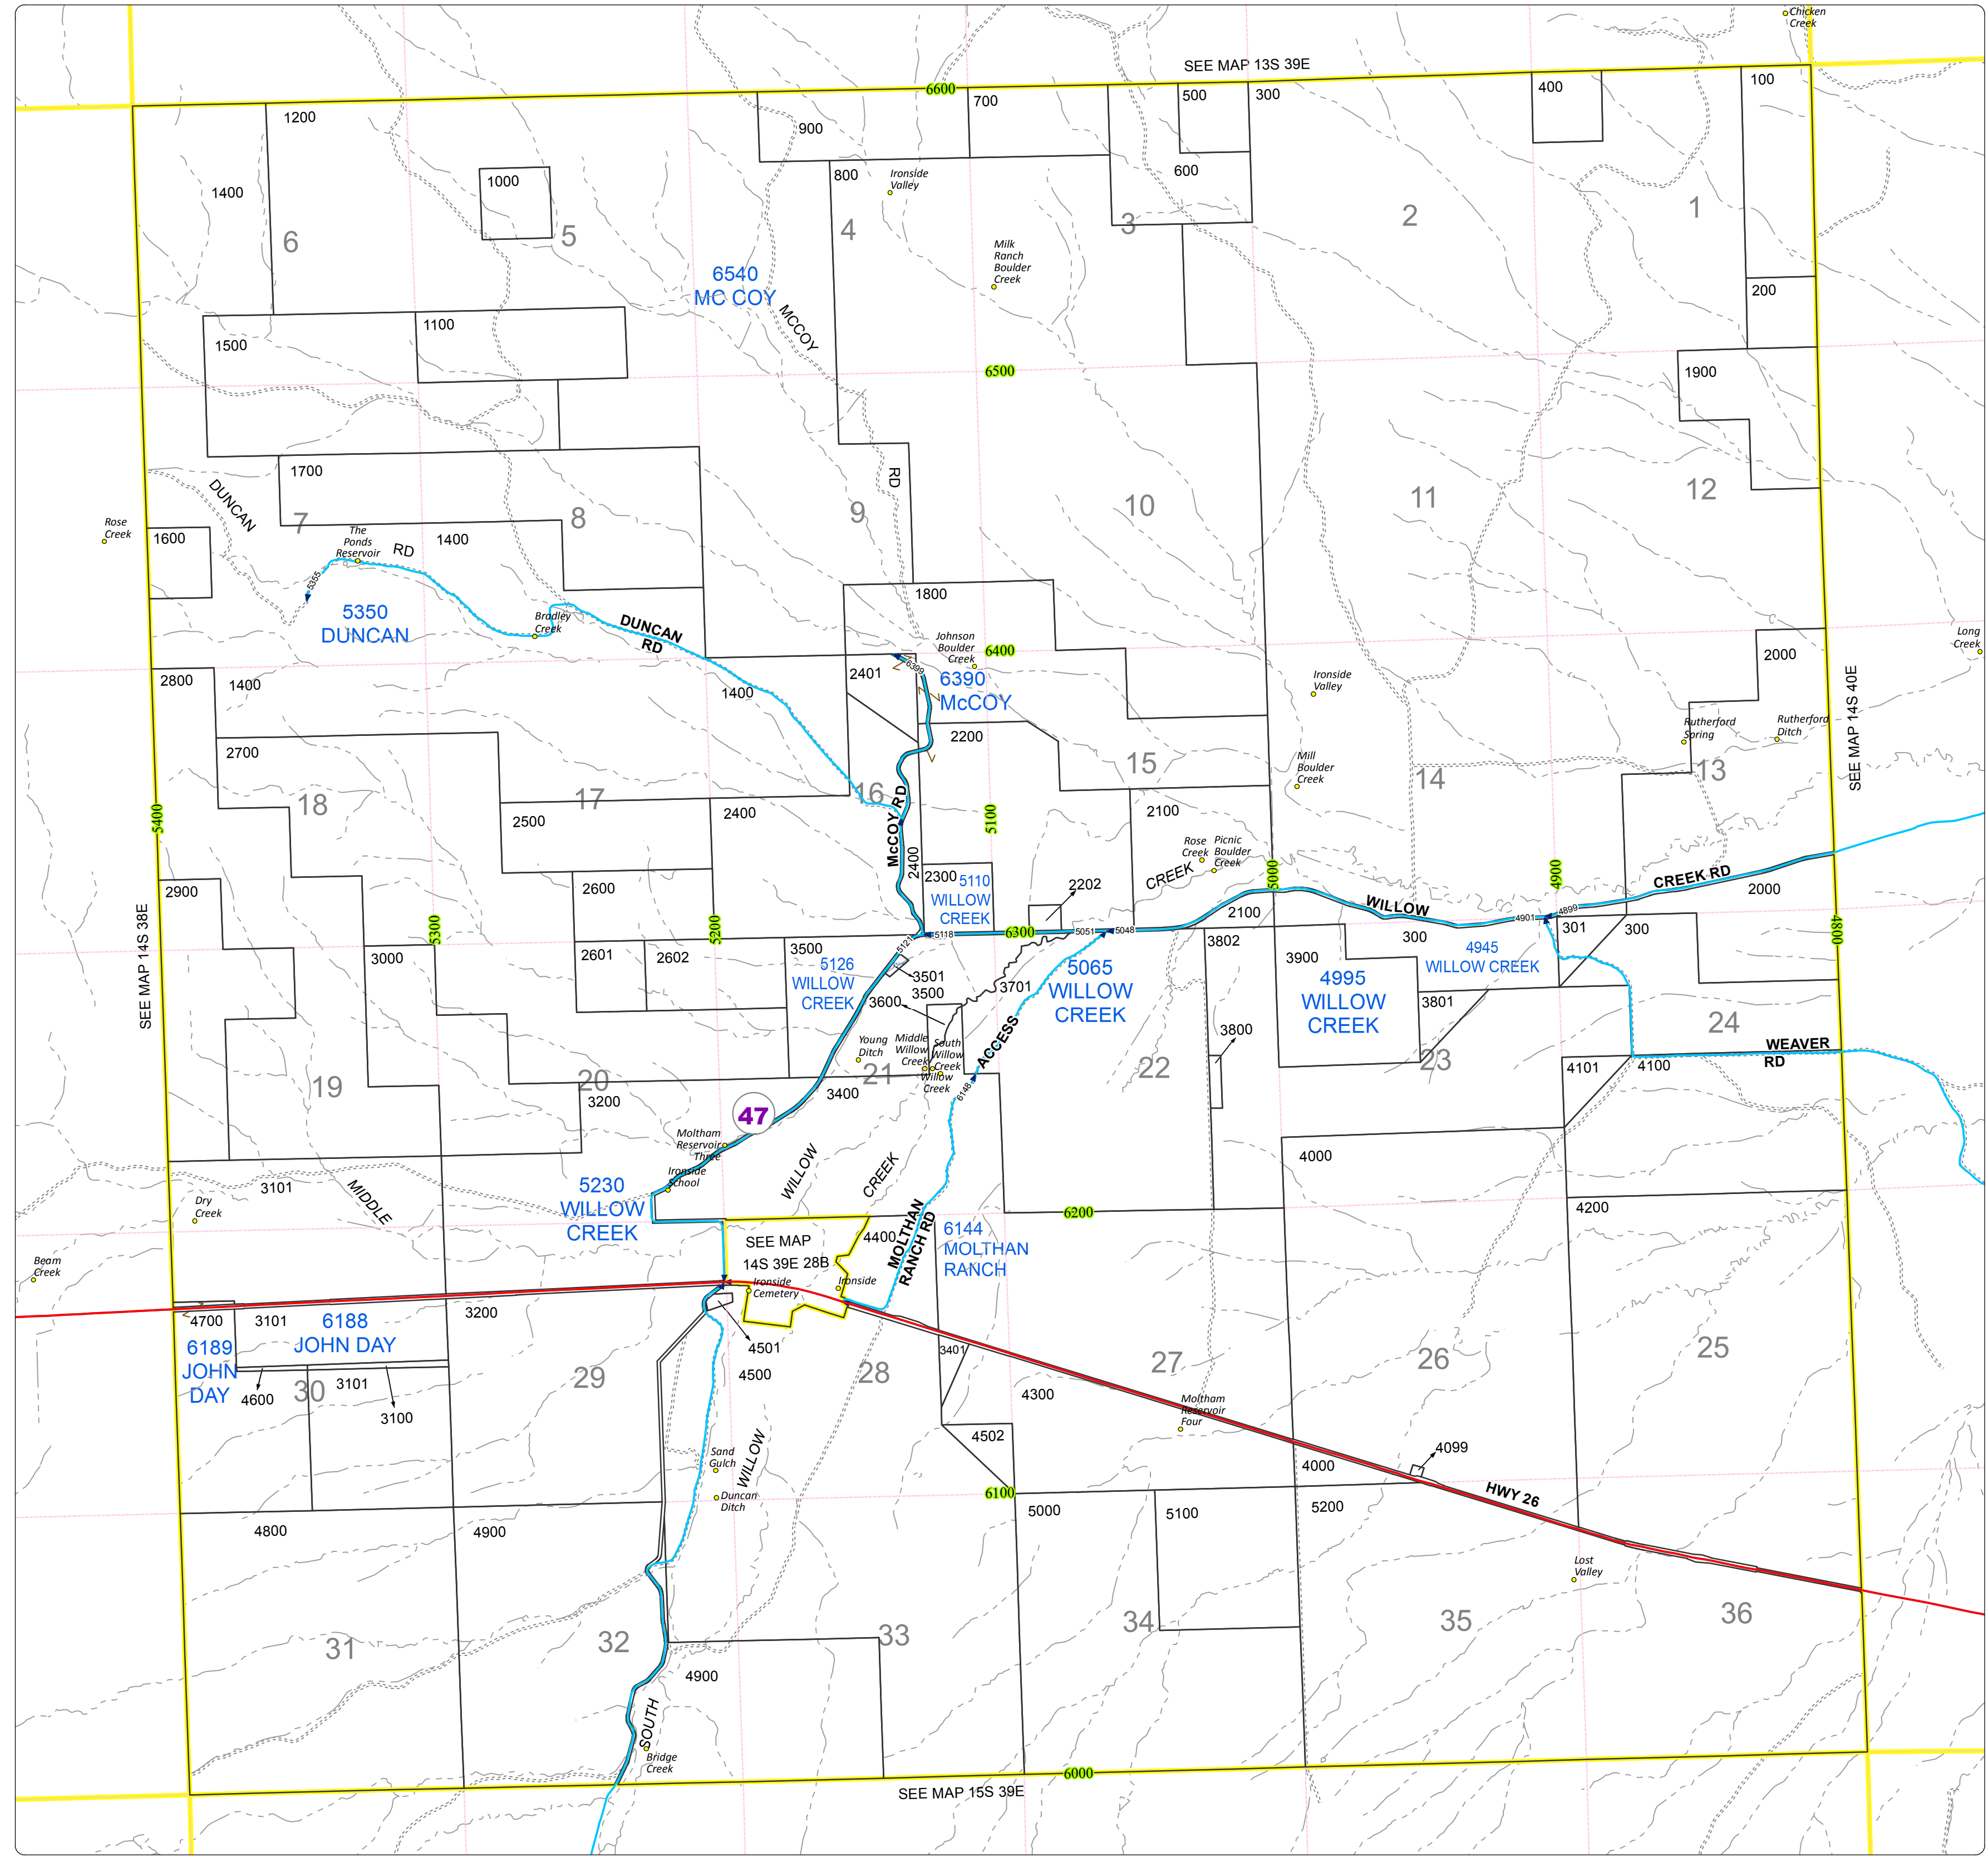

# Malheur County Address Map

- Legend
- MapNumberBoundary
  - TAX CODE AREA
  - 47 - Ironside-City

**DISCLAIMER**  
This information is not intended for use as an address locator and it should be noted that not all county address will be found. Parcels containing multiple addresses may only display a single address as recorded in the Assessor's database. This public information should be accepted and used by the recipient with the understanding that the data received from multiple sources was developed and collected for **assessment purpose only**.

## 14S39E