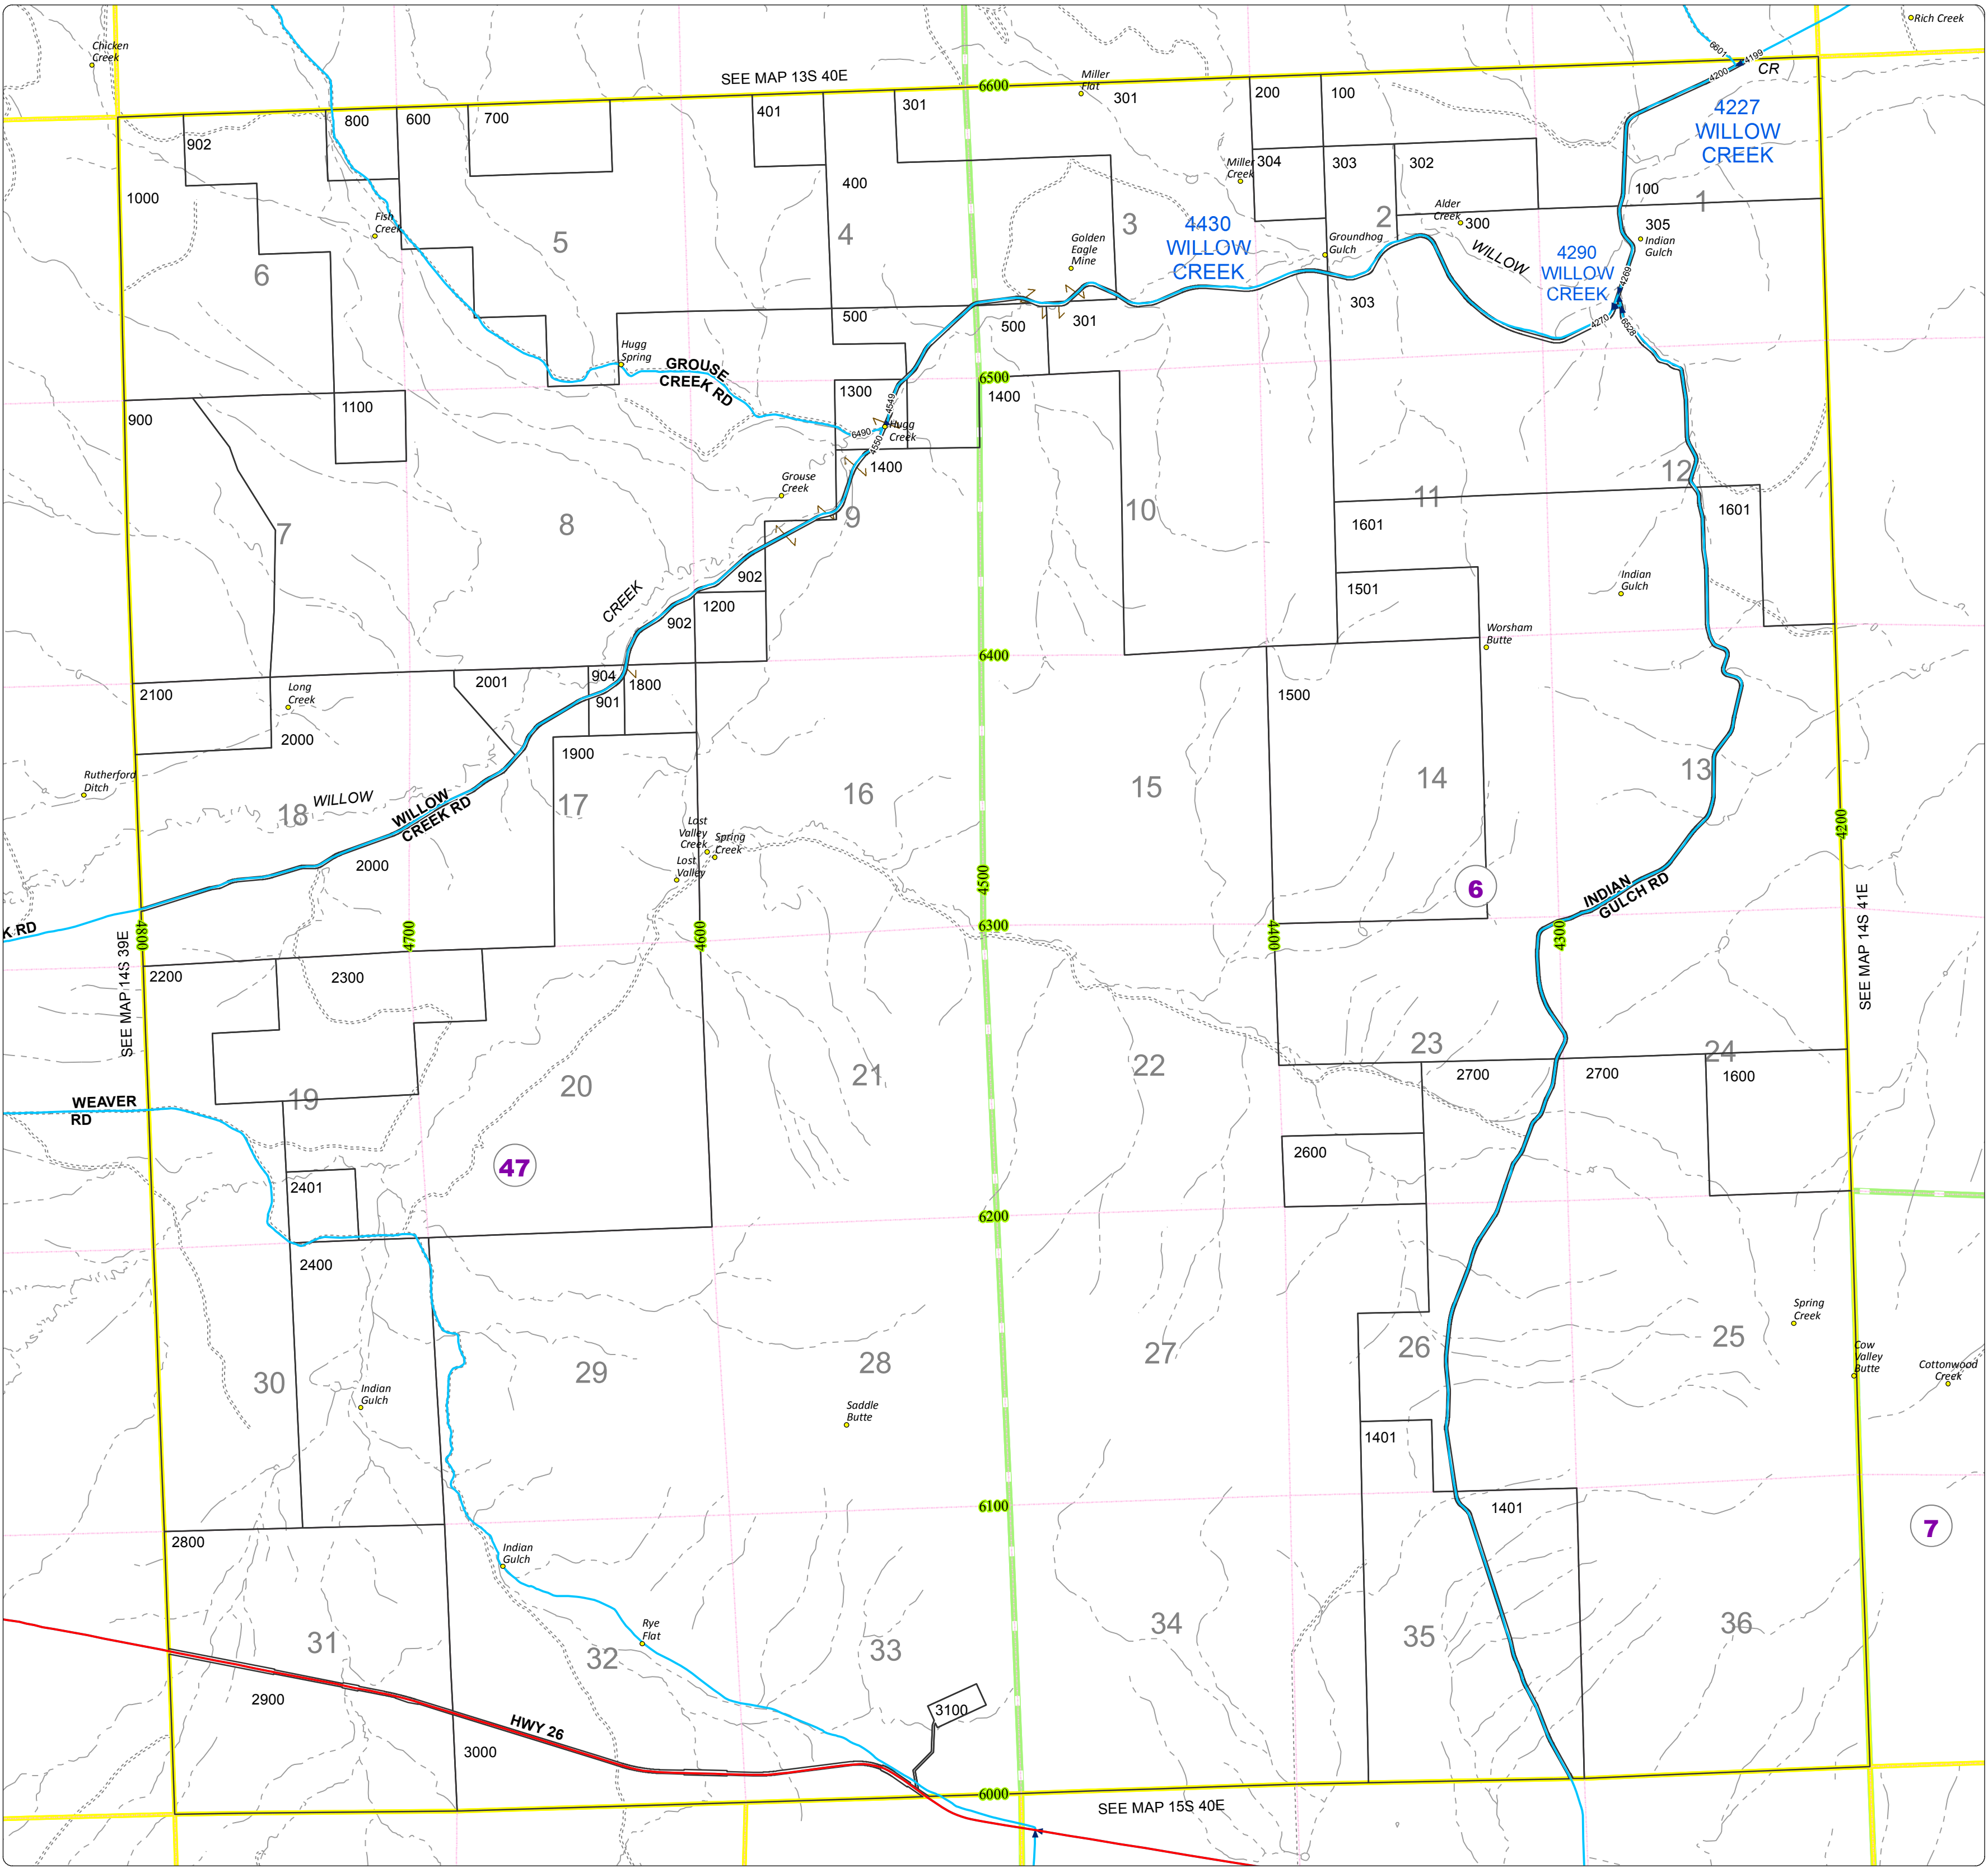

# Malheur County Address Map

- Legend
- MapNumberBoundary
  - TAX CODE AREA**
  - 47 - Ironside-City
  - 6 - Ironside

**DISCLAIMER**  
This information is not intended for use as an address locator and it should be noted that not all county address will be found. Parcels containing multiple addresses may only display a single address as recorded in the Assessor's database. This public information should be accepted and used by the recipient with the understanding that the data received from multiple sources was developed and collected for **assessment purpose only**.