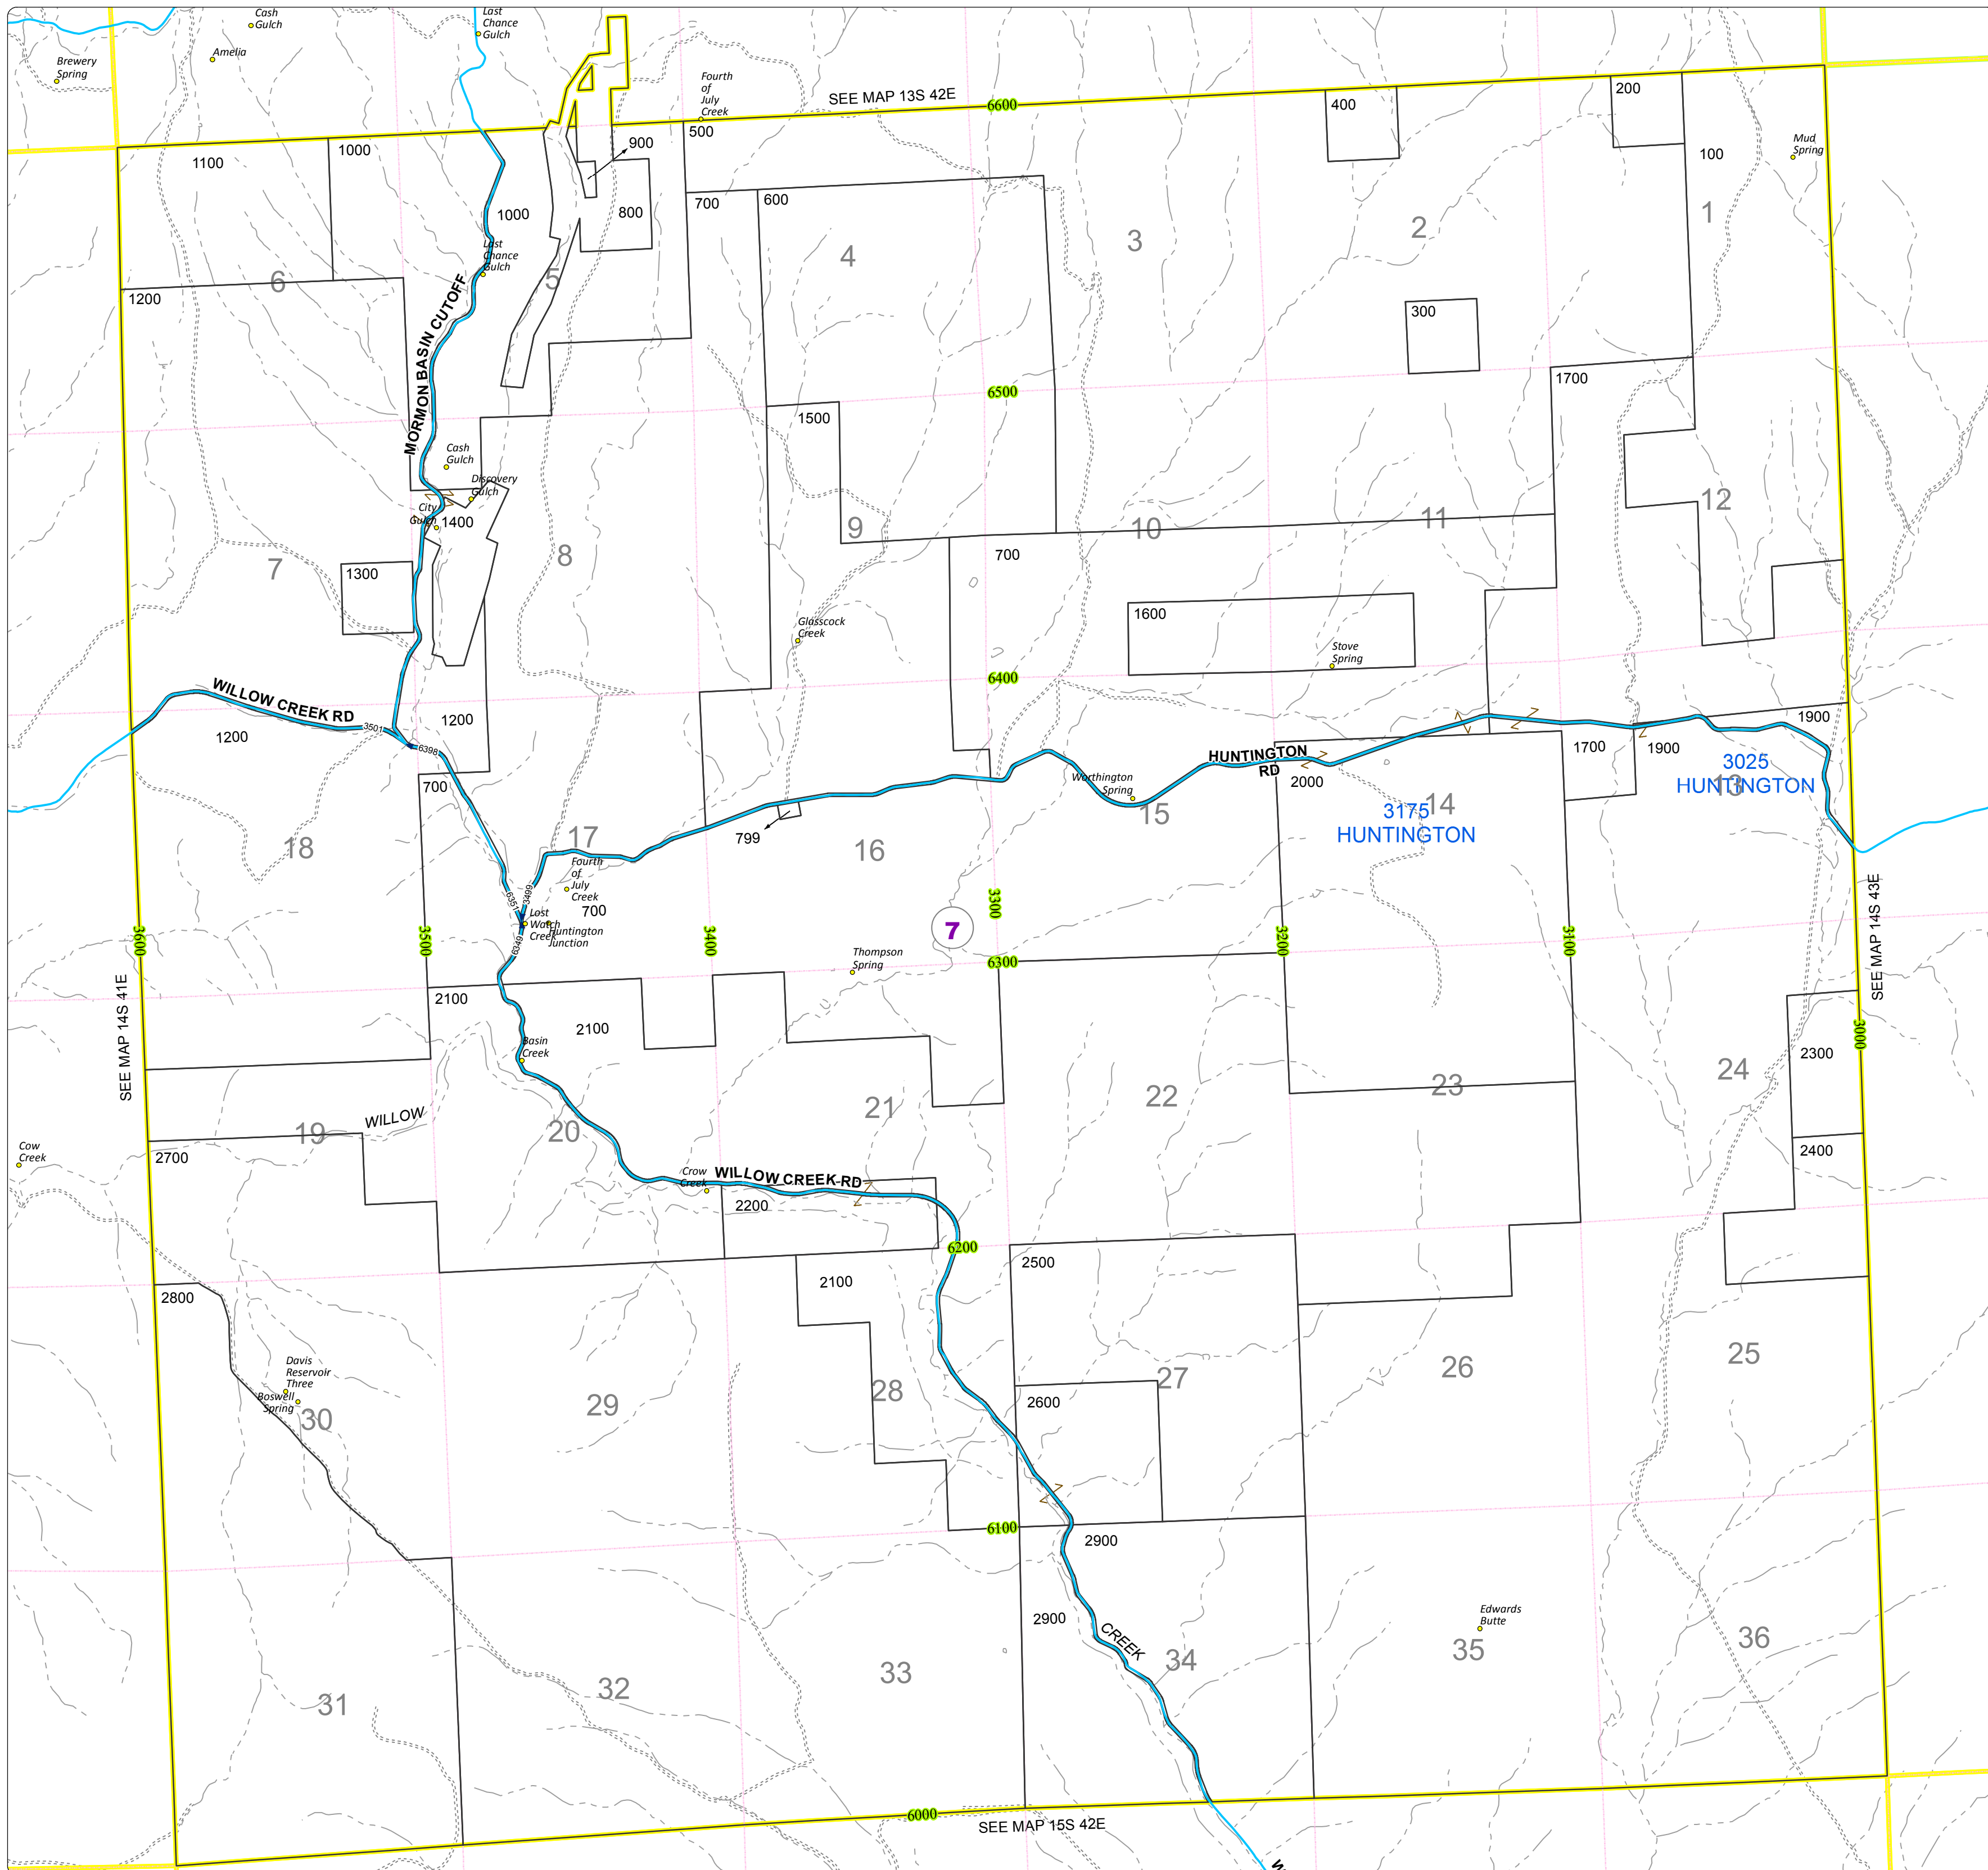

# Malheur County Address Map

- Legend
- MapNumberBoundary
  - TAX CODE AREA**
  - 7 - Brogan-Inside

**DISCLAIMER**  
This information is not intended for use as an address locator and it should be noted that not all county address will be found. Parcels containing multiple addresses may only display a single address as recorded in the Assessor's database. This public information should be accepted and used by the recipient with the understanding that the data received from multiple sources was developed and collected for **assessment purpose only**.