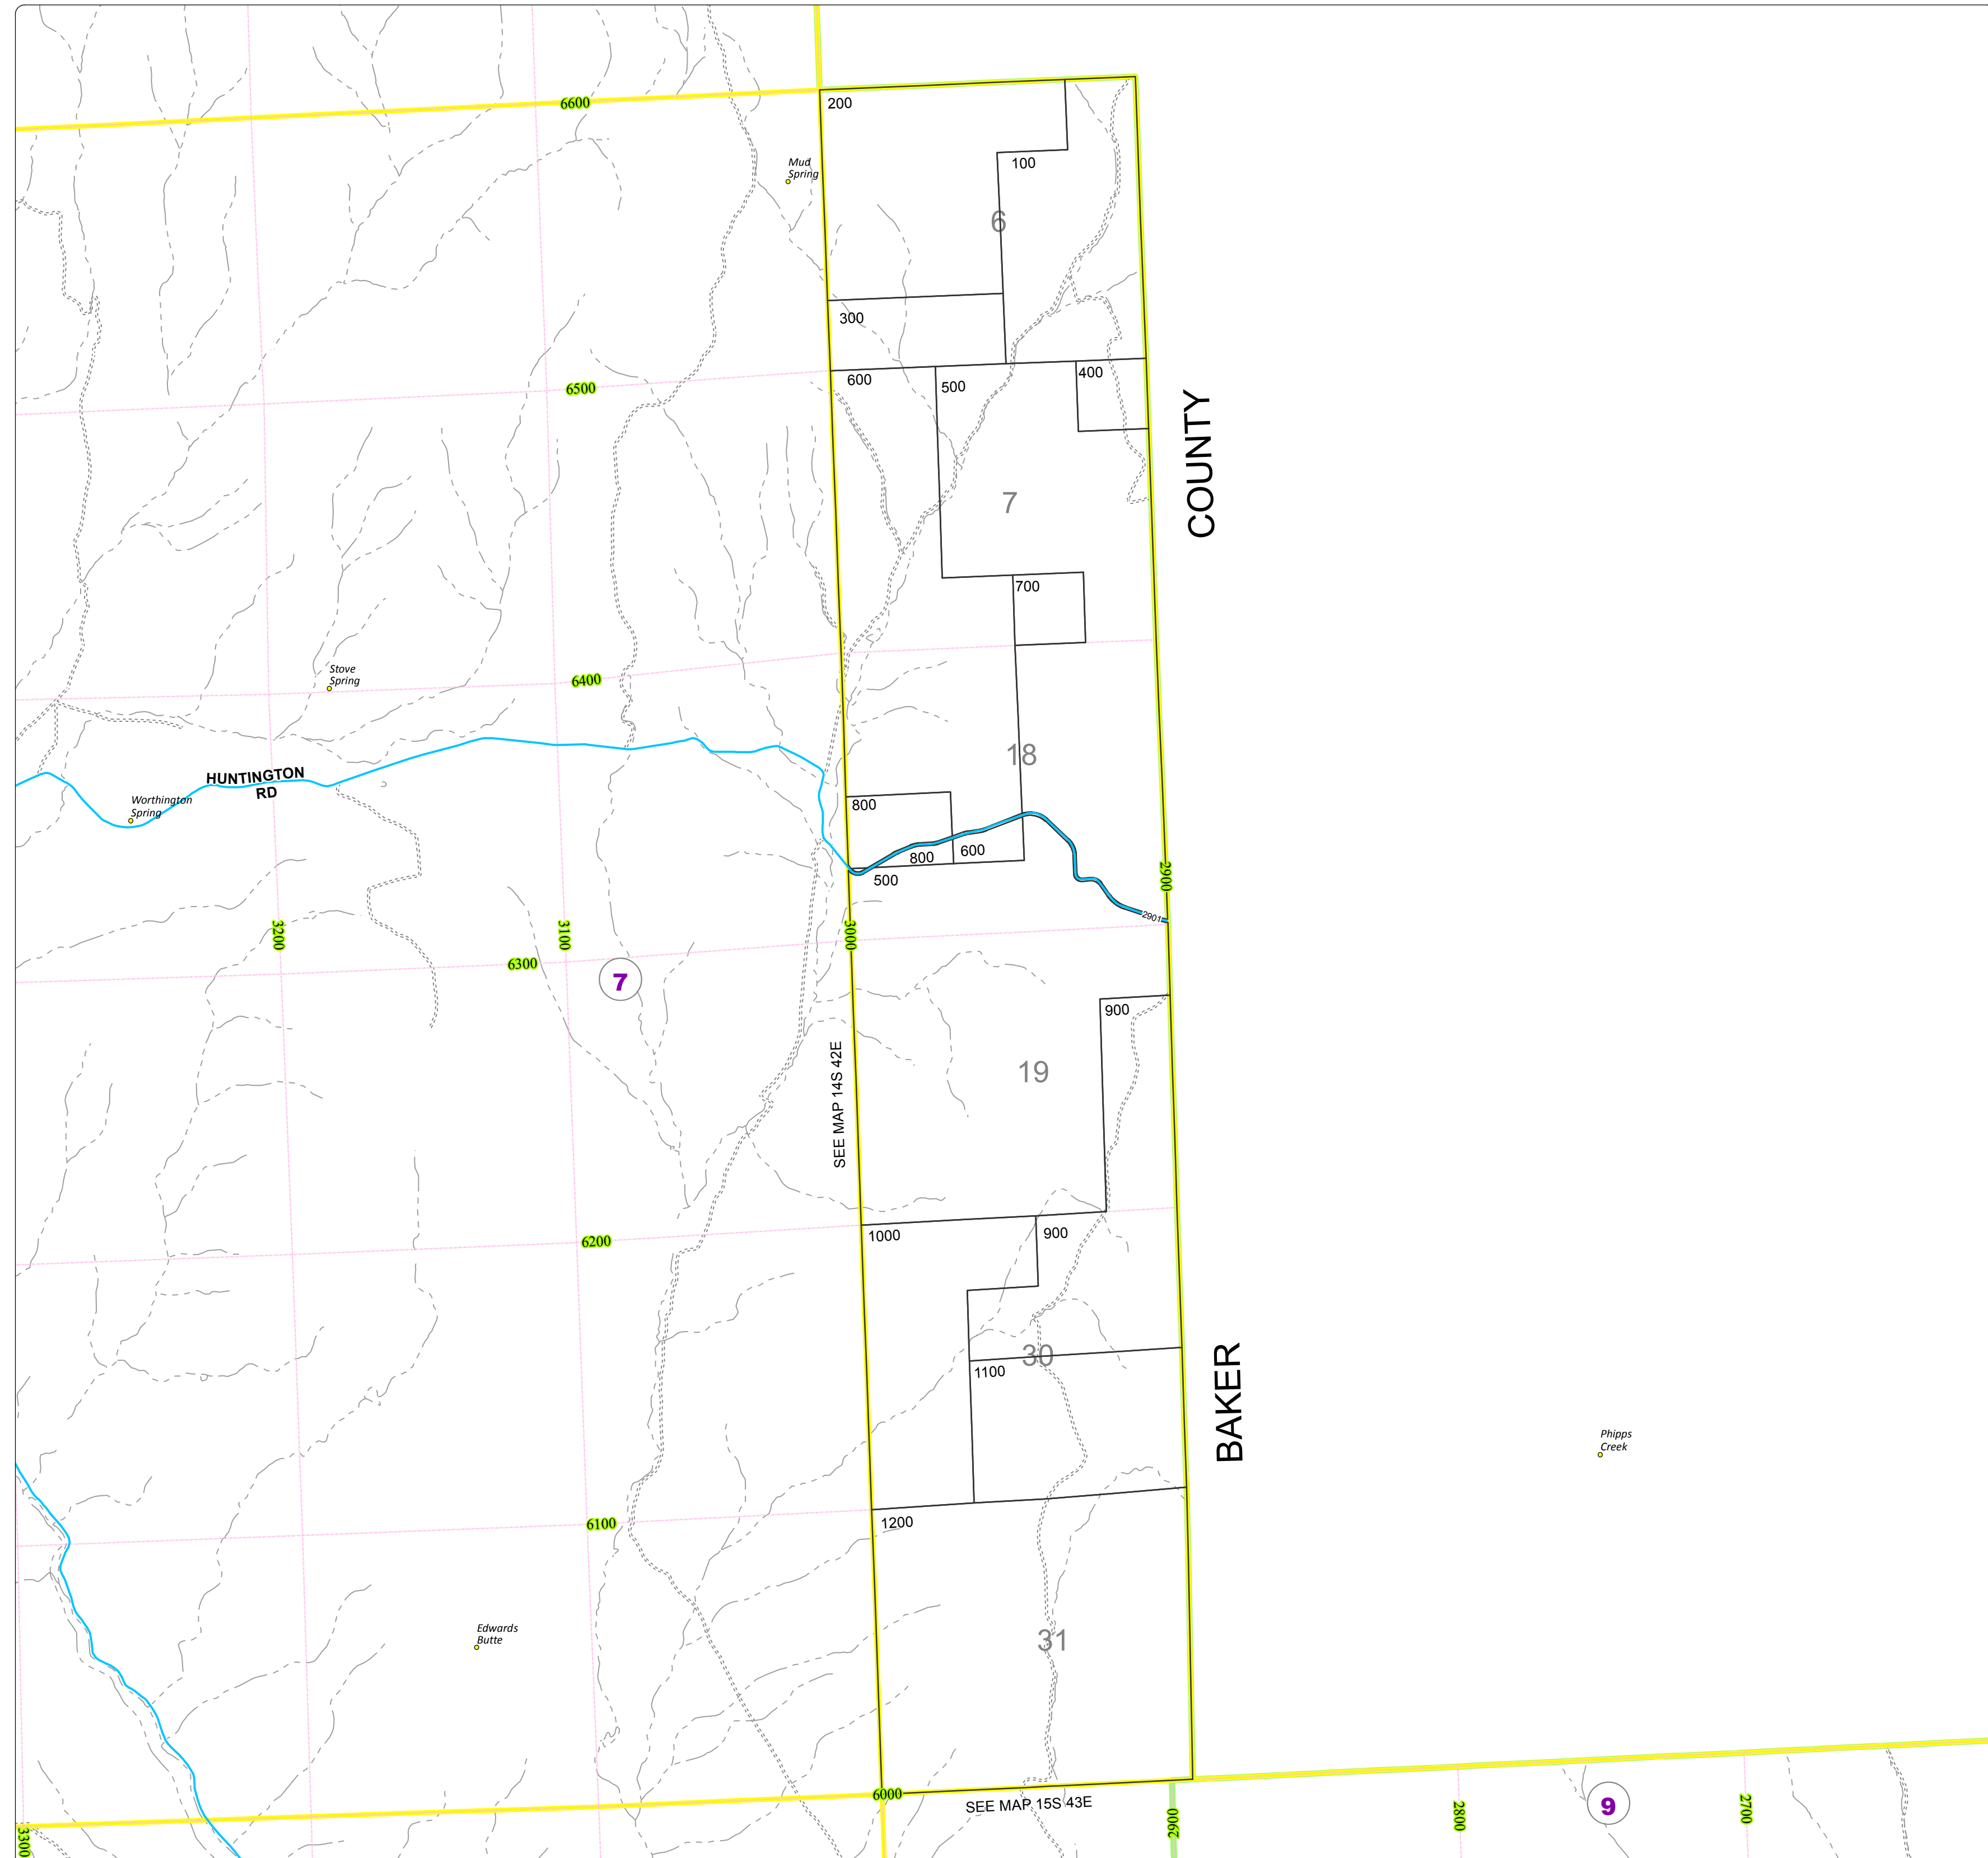

# Malheur County Address Map

- Legend
- MapNumberBoundary
  - TAX CODE AREA**
  - 7 - Brogan-Inside

**DISCLAIMER**  
This information is not intended for use as an address locator and it should be noted that not all county address will be found. Parcels containing multiple addresses may only display a single address as recorded in the Assessor's database. This public information should be accepted and used by the recipient with the understanding that the data received from multiple sources was developed and collected for **assessment purpose only**.

## 14S43E