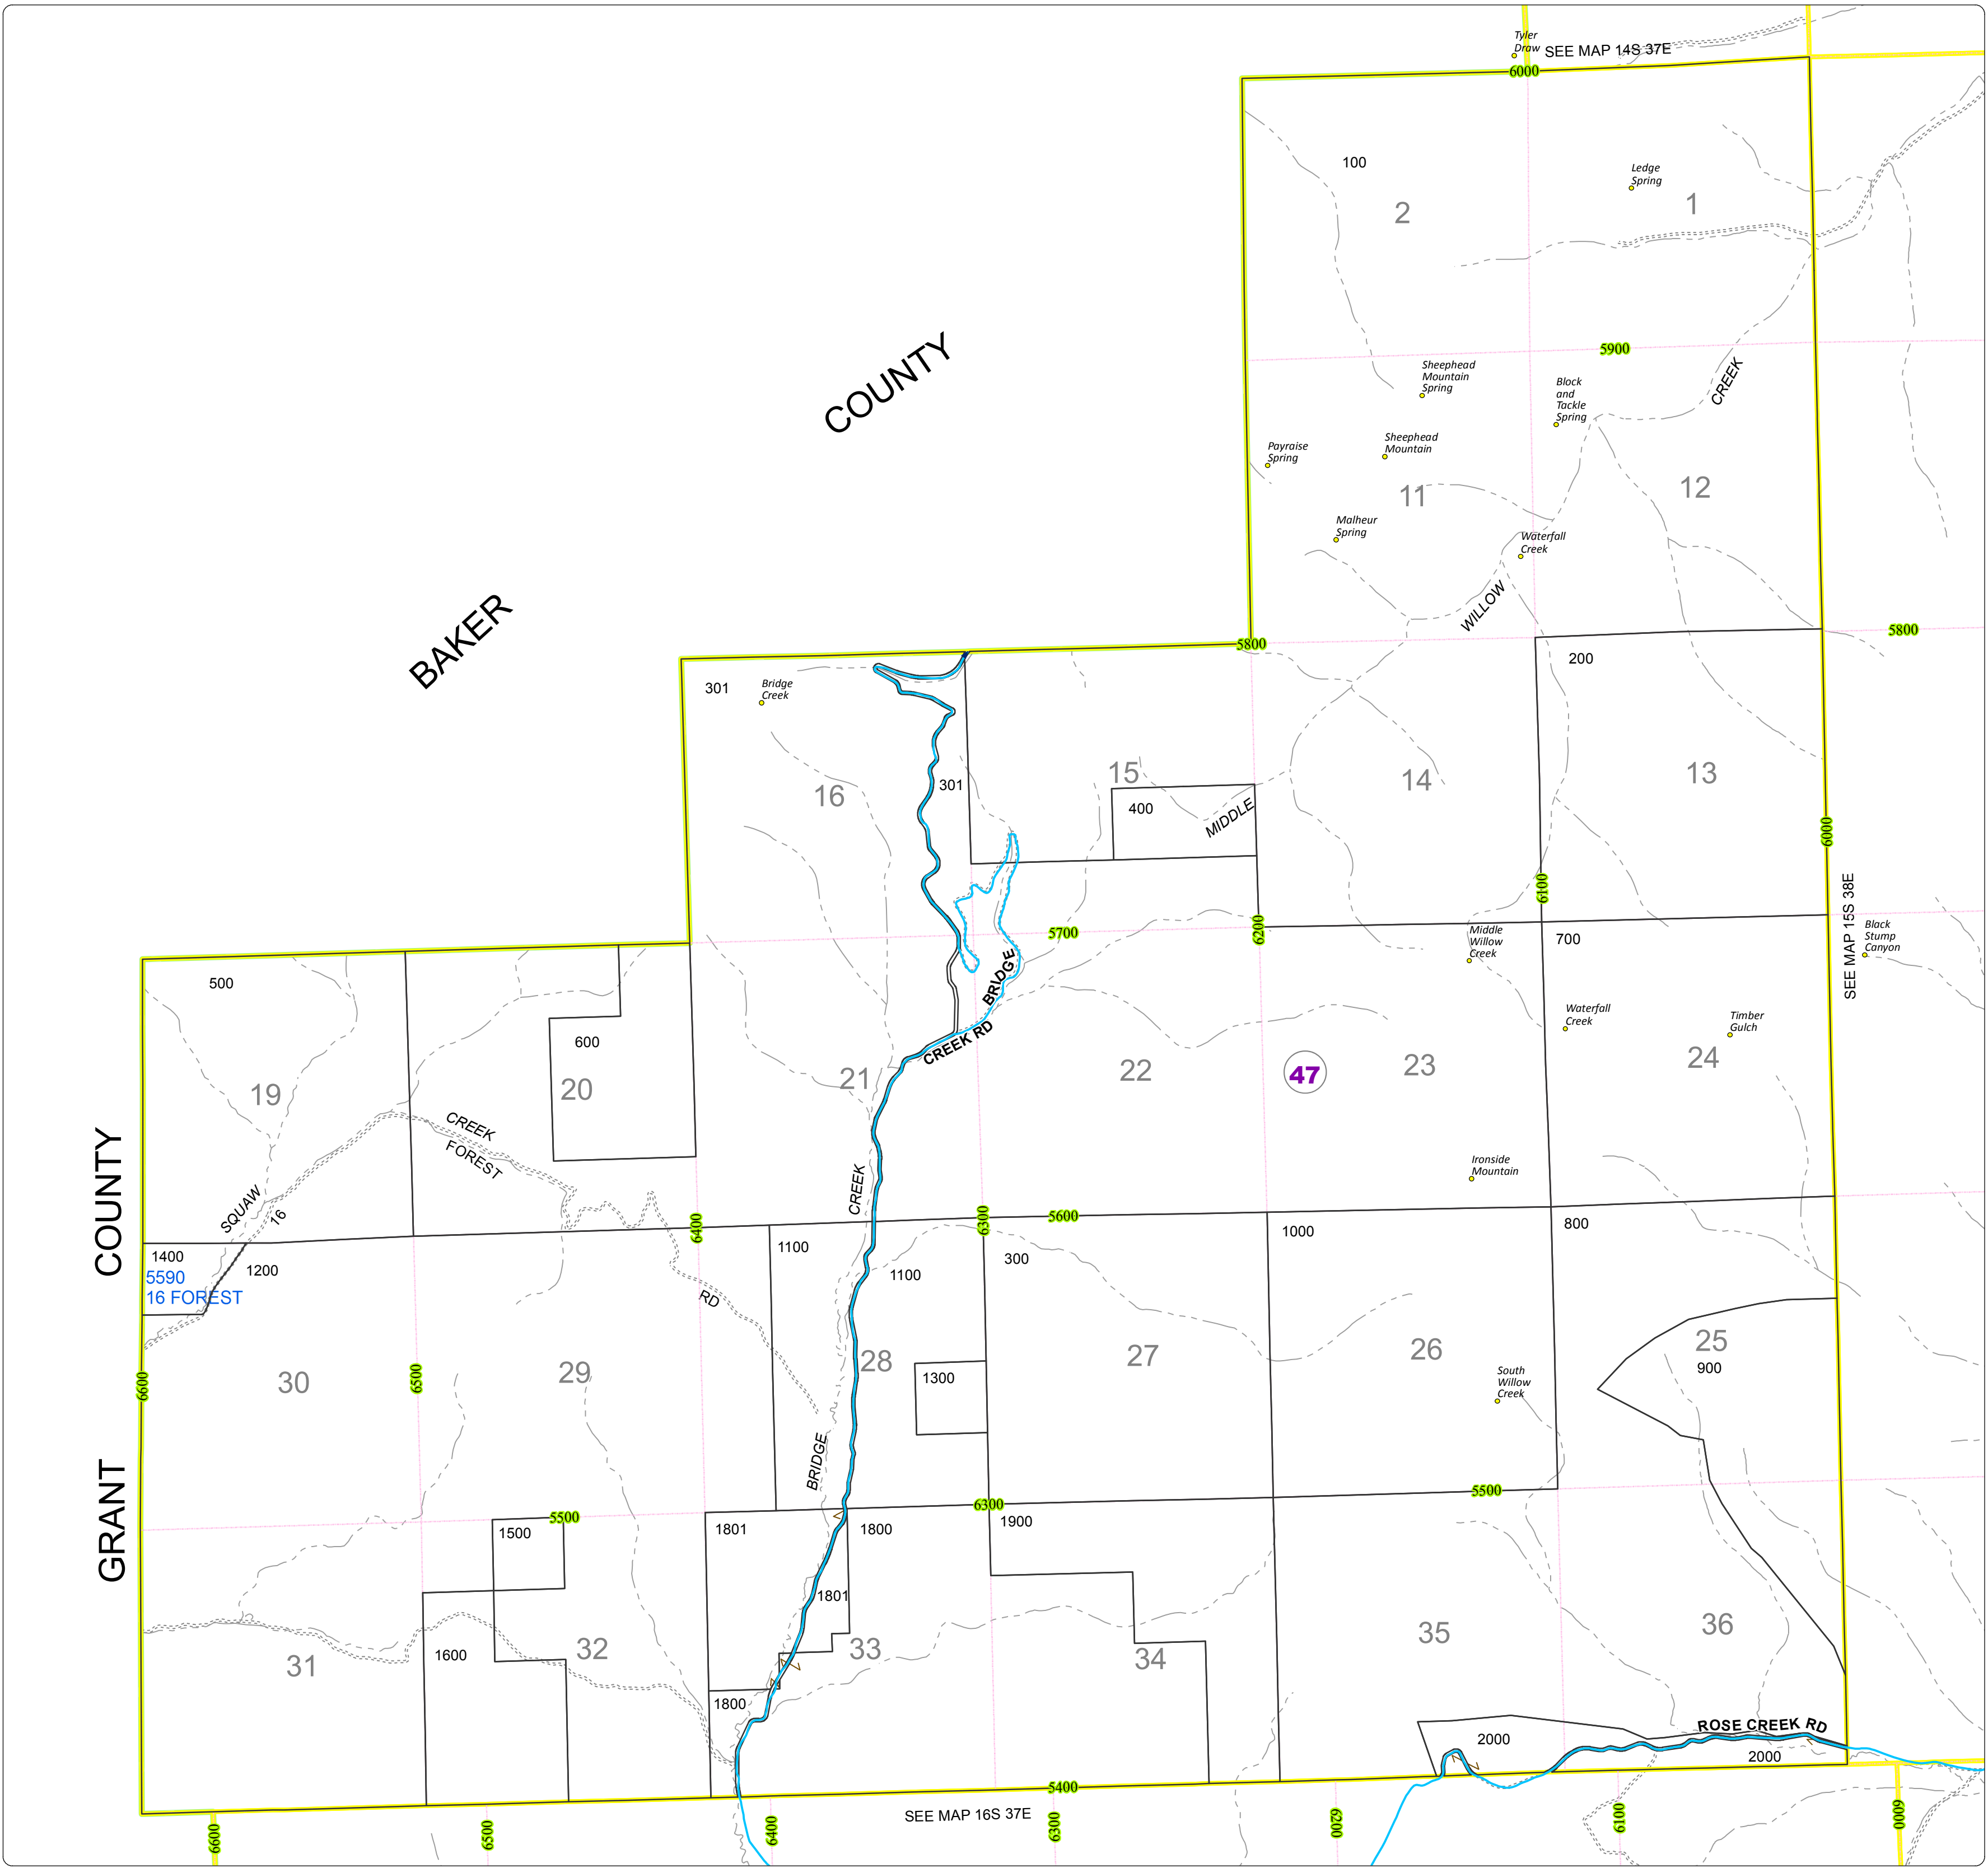

Malheur County Address Map

- Legend
- MapNumberBoundary
 - TAX CODE AREA
 - 47 - Ironside-City

DISCLAIMER
This information is not intended for use as an address locator and it should be noted that not all county address will be found. Parcels containing multiple addresses may only display a single address as recorded in the Assessor's database. This public information should be accepted and used by the recipient with the understanding that the data received from multiple sources was developed and collected for assessment purpose only.