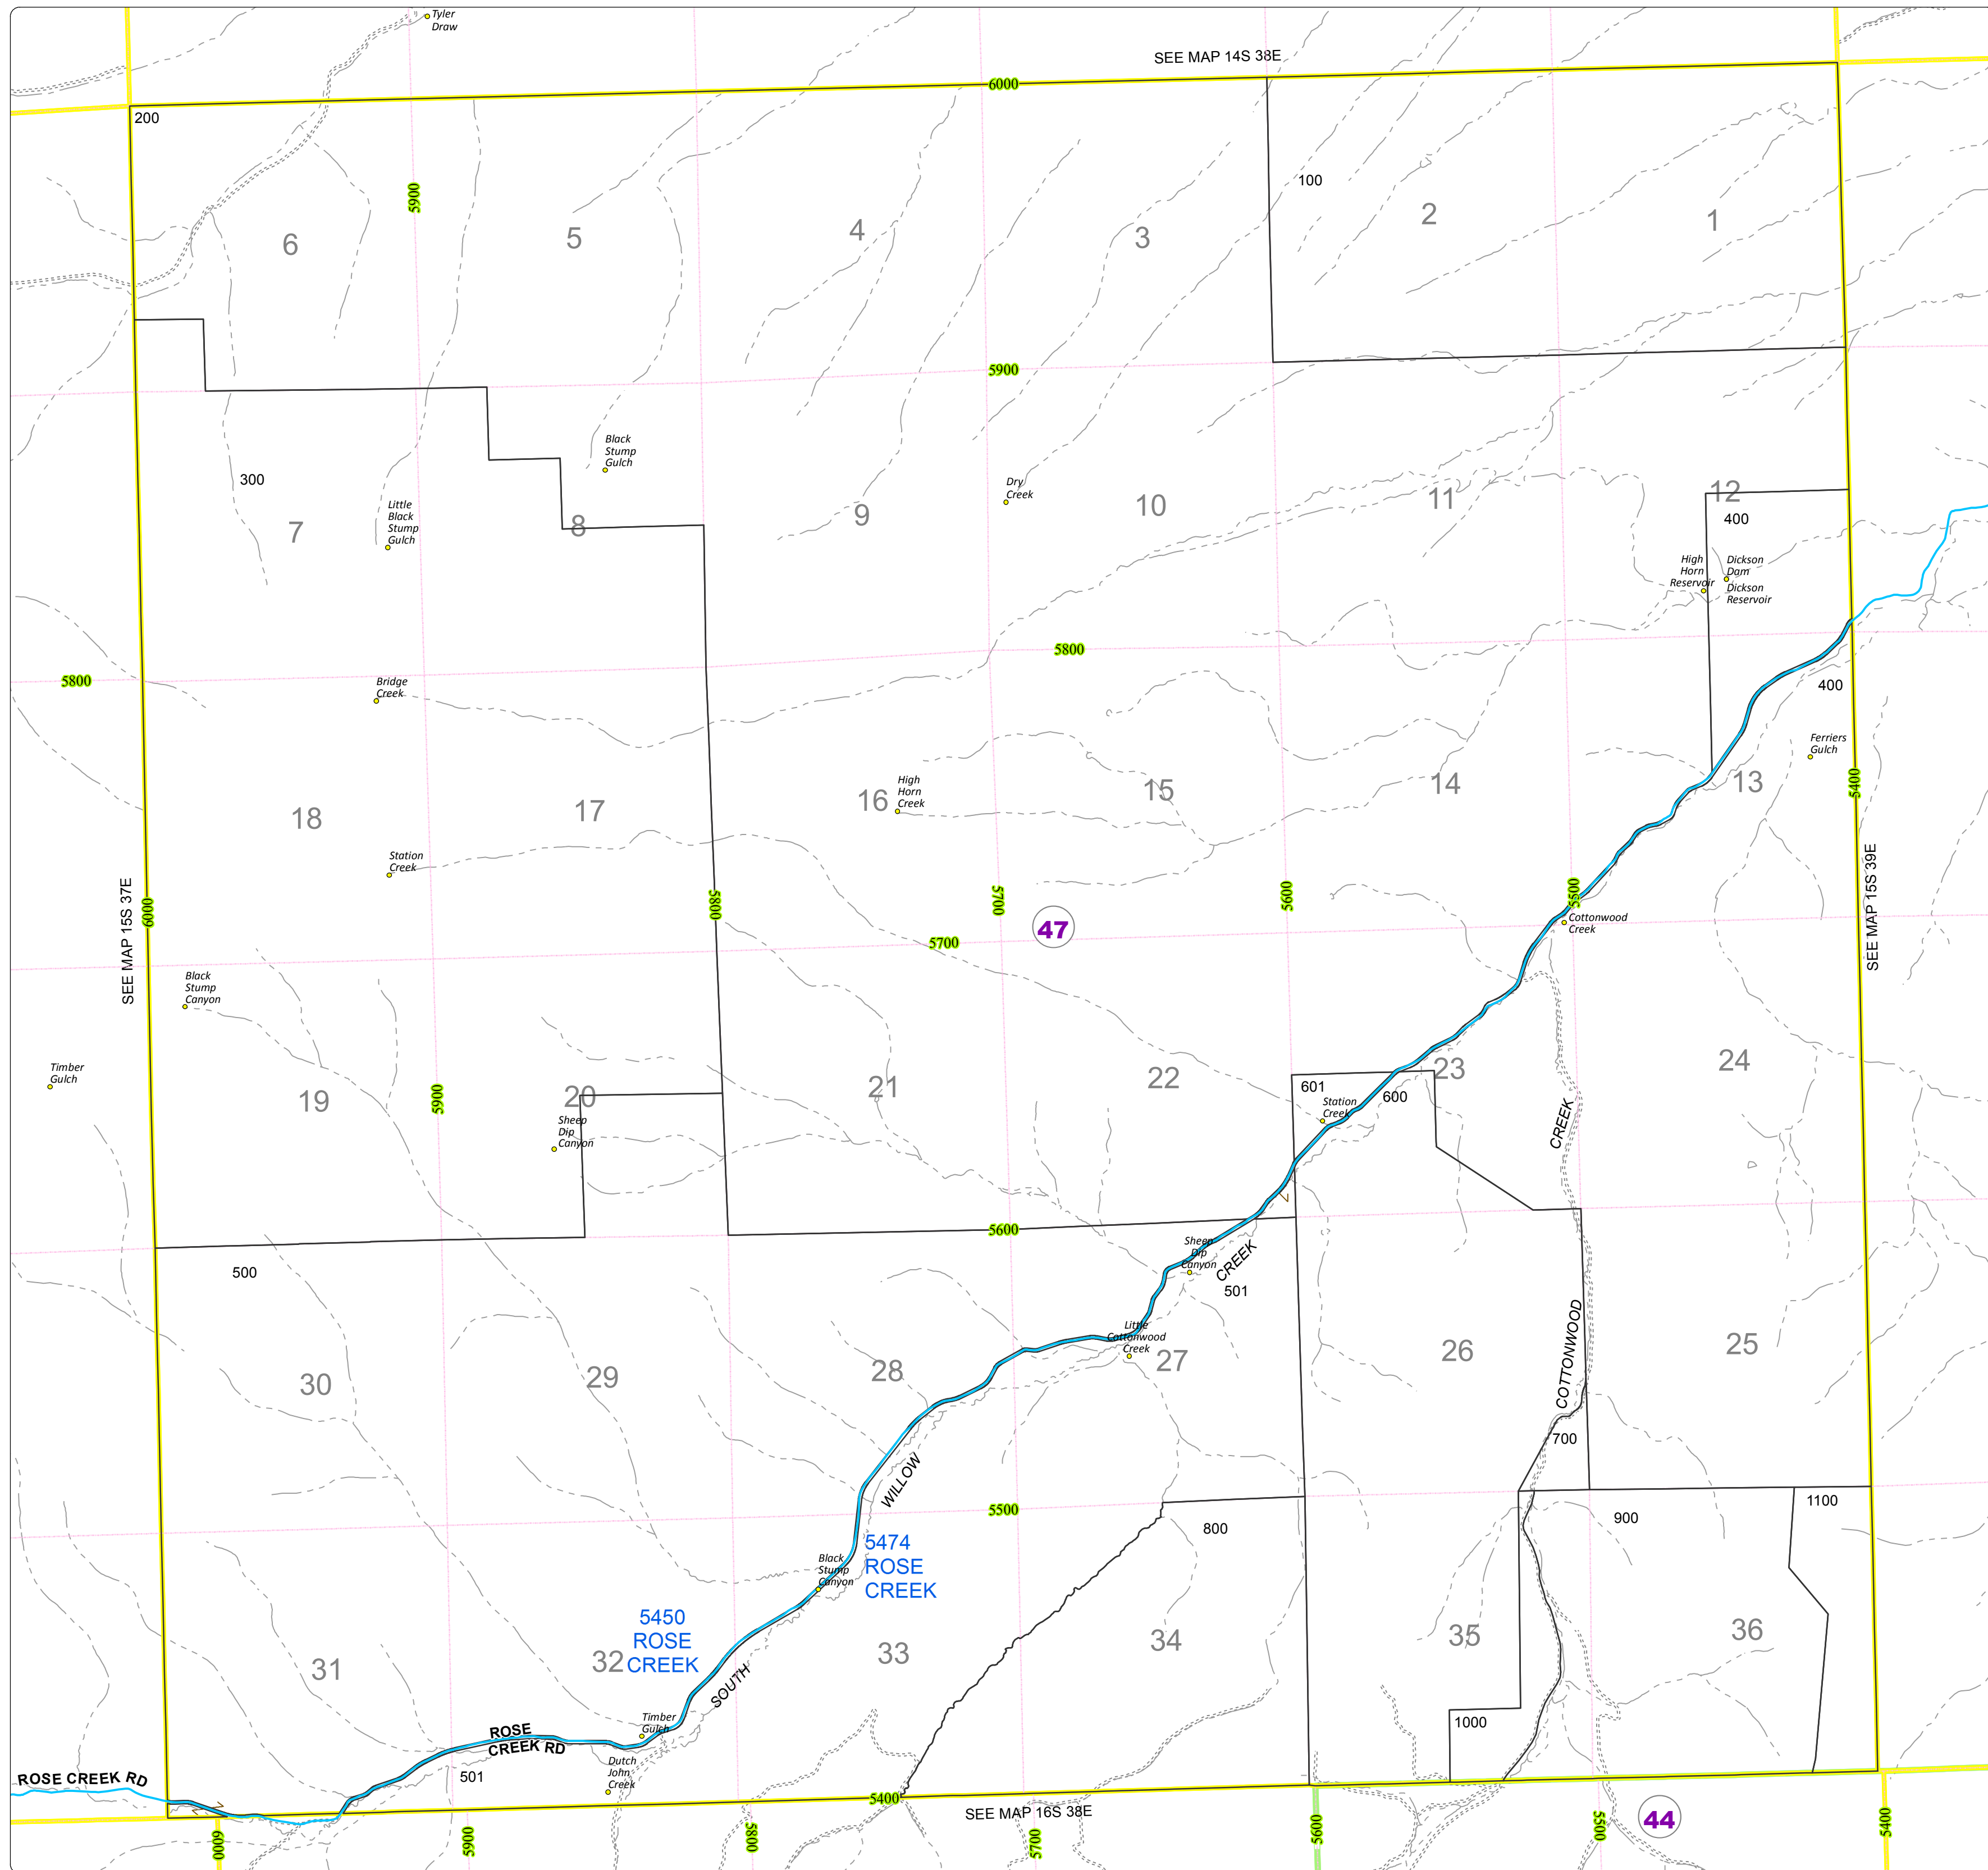

Malheur County Address Map

- Legend
- MapNumberBoundary
 - TAX CODE AREA
 - 47 - Ironside-City

DISCLAIMER
This information is not intended for use as an address locator and it should be noted that not all county address will be found. Parcels containing multiple addresses may only display a single address as recorded in the Assessor's database. This public information should be accepted and used by the recipient with the understanding that the data received from multiple sources was developed and collected for assessment purpose only.