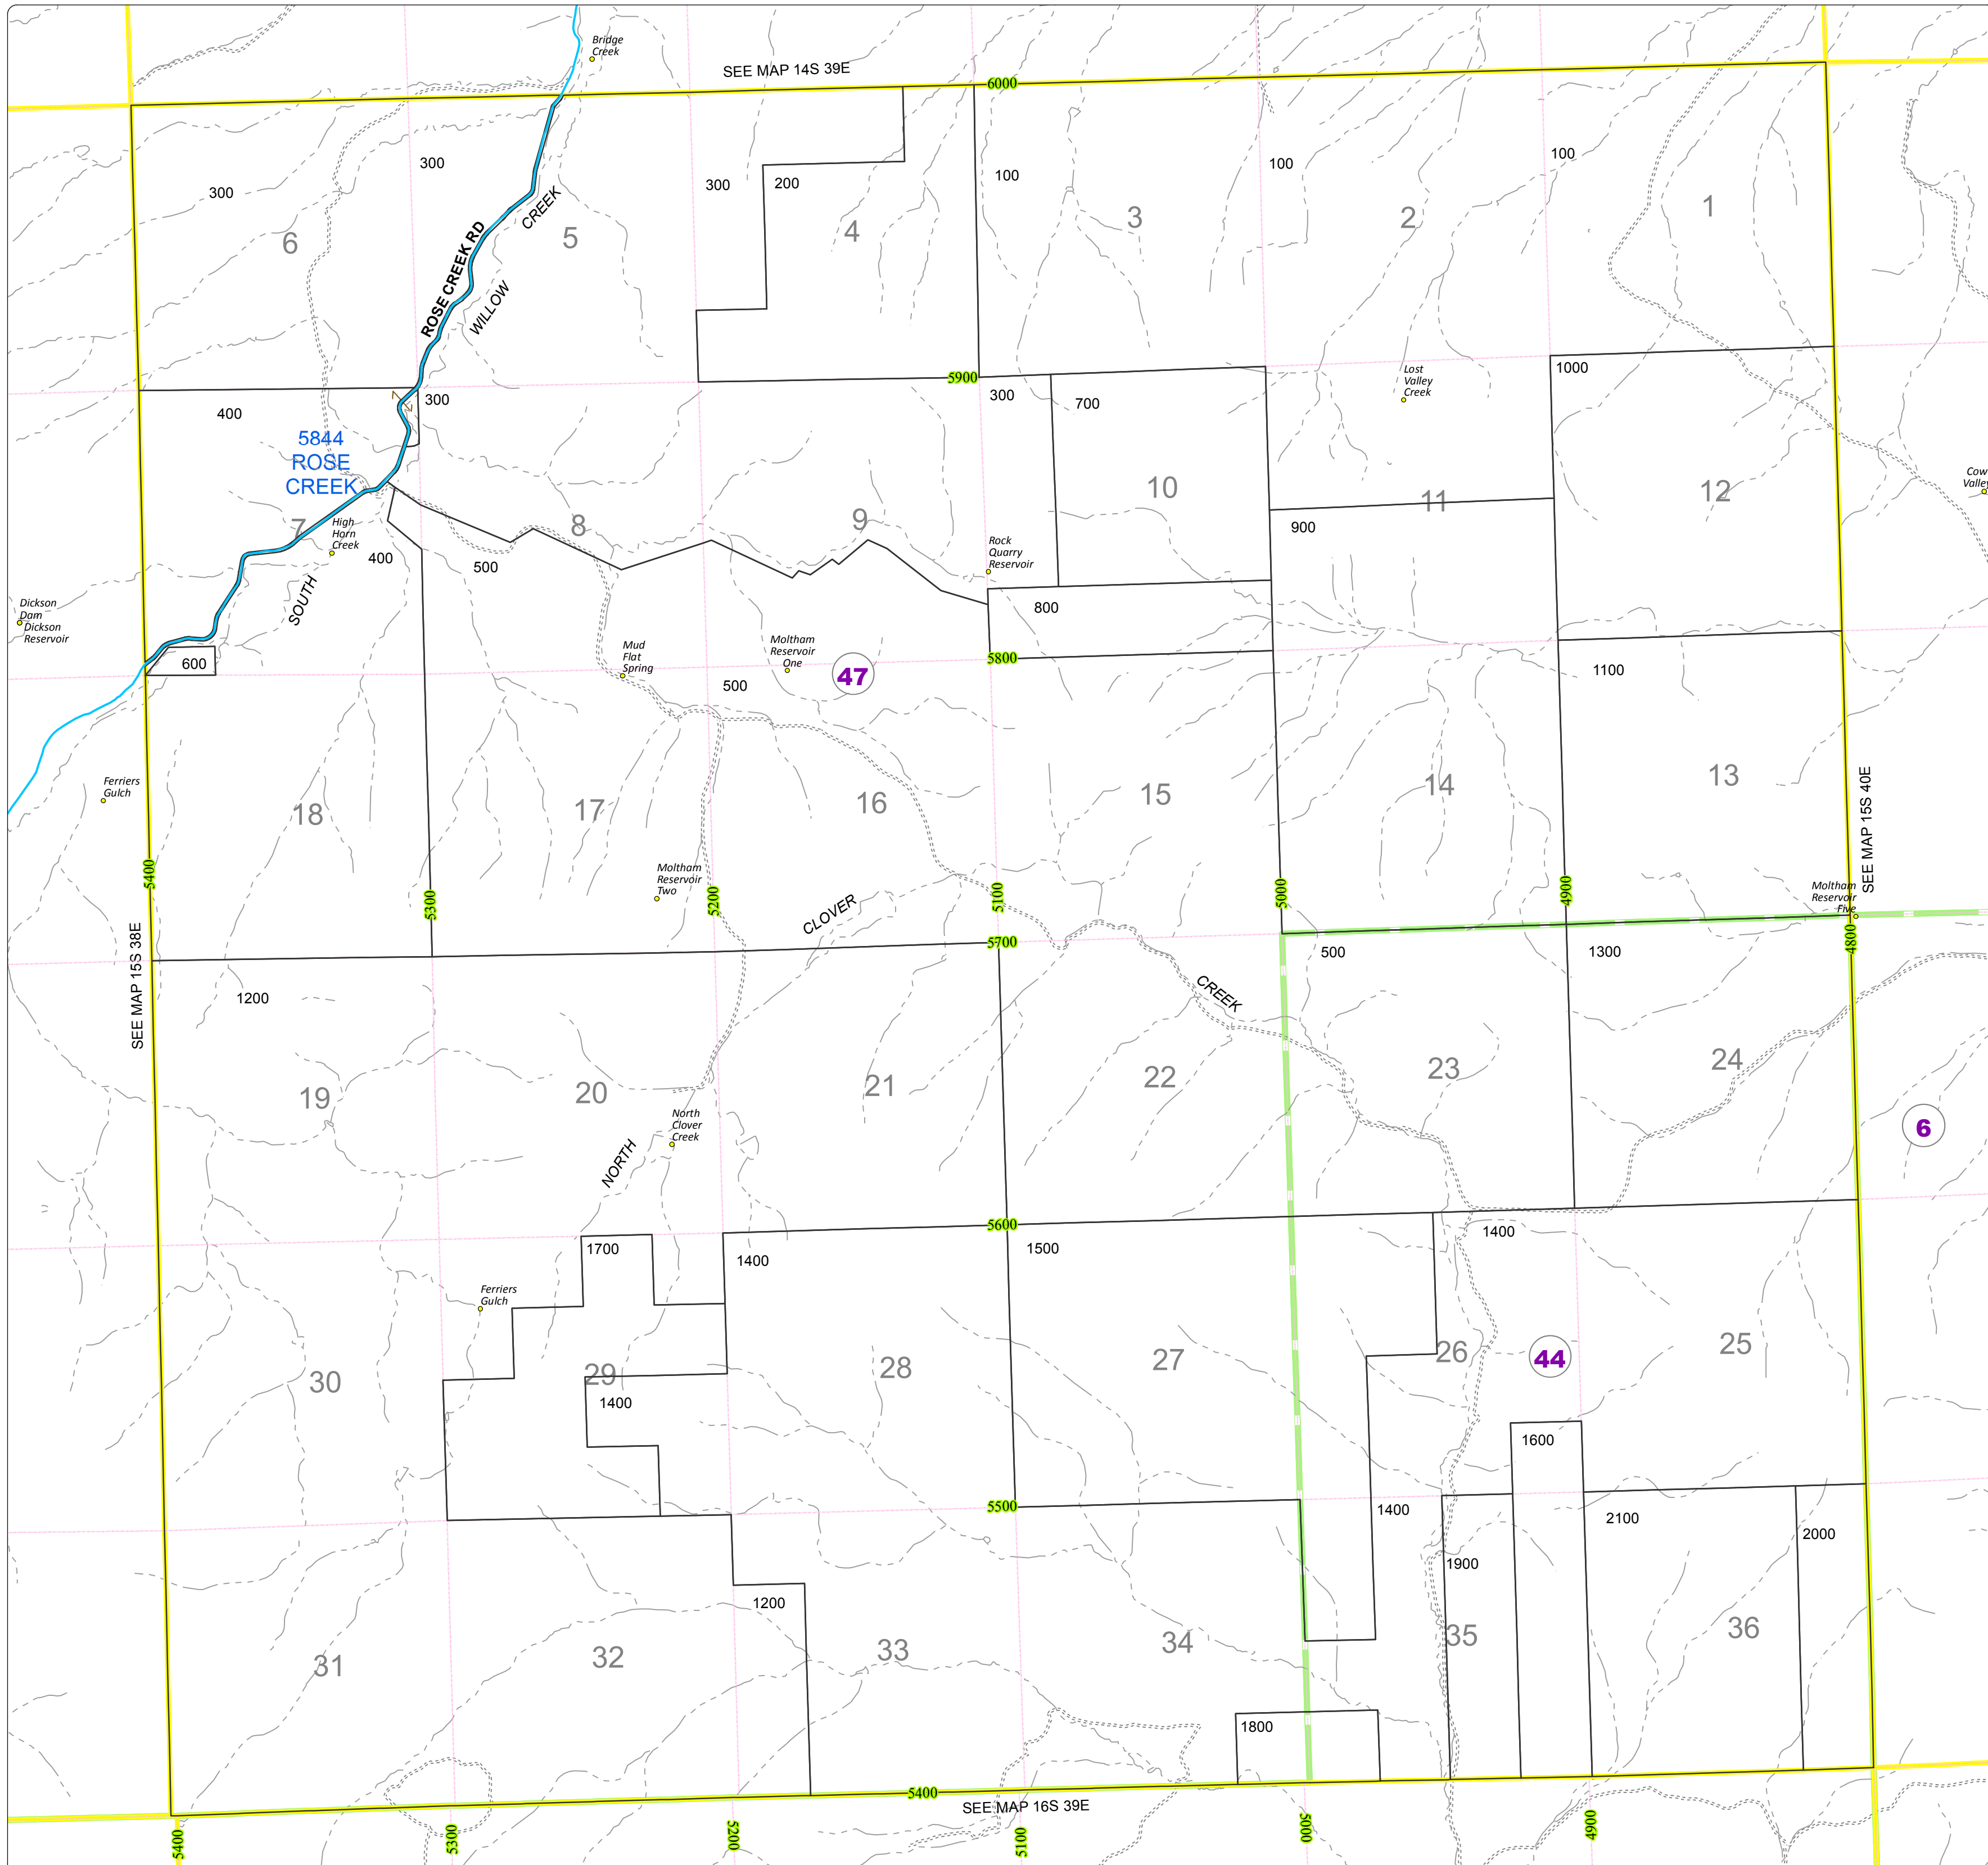

Malheur County Address Map

- Legend
- MapNumberBoundary
 - TAX CODE AREA**
 - 44 - Westfall
 - 47 - Ironside-City

DISCLAIMER
 This information is not intended for use as an address locator and it should be noted that not all county address will be found. Parcels containing multiple addresses may only display a single address as recorded in the Assessor's database. This public information should be accepted and used by the recipient with the understanding that the data received from multiple sources was developed and collected for **assessment purpose only**.