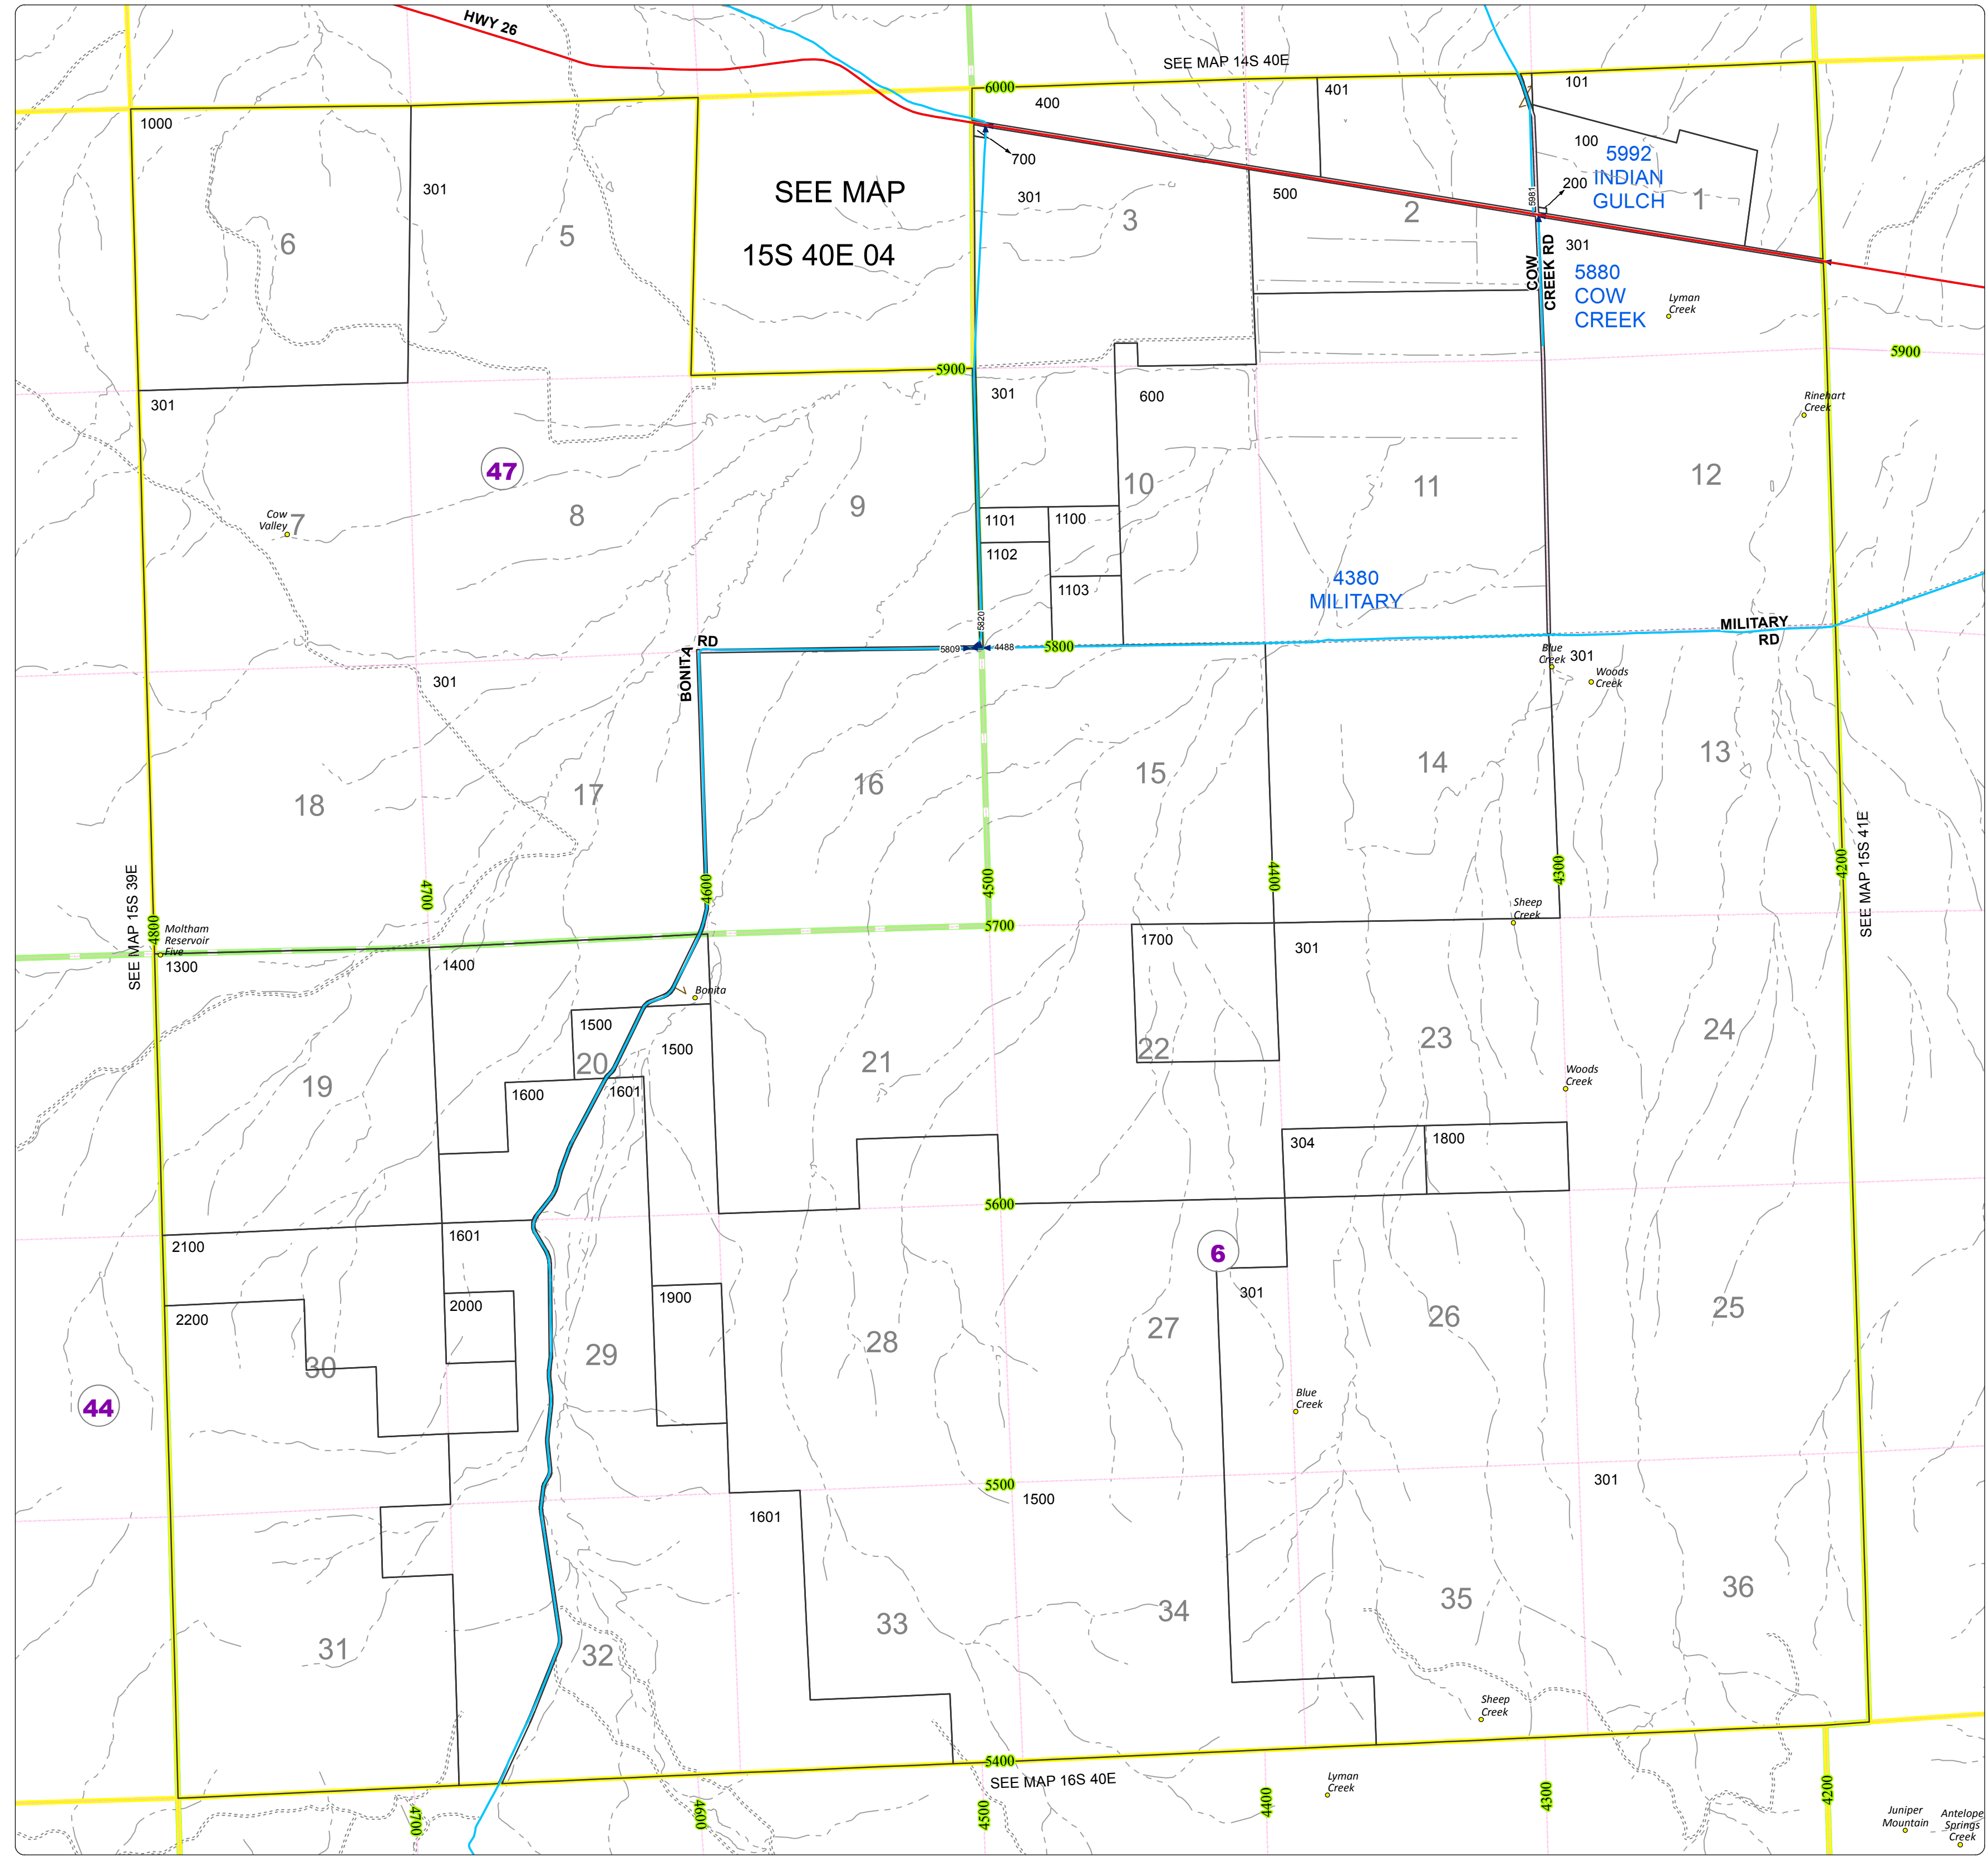

# Malheur County Address Map

- Legend
- MapNumberBoundary
  - TAX CODE AREA**
    - 47 - Ironside-City
    - 6 - Ironside

**DISCLAIMER**  
This information is not intended for use as an address locator and it should be noted that not all county address will be found. Parcels containing multiple addresses may only display a single address as recorded in the Assessor's database. This public information should be accepted and used by the recipient with the understanding that the data received from multiple sources was developed and collected for **assessment purpose only**.