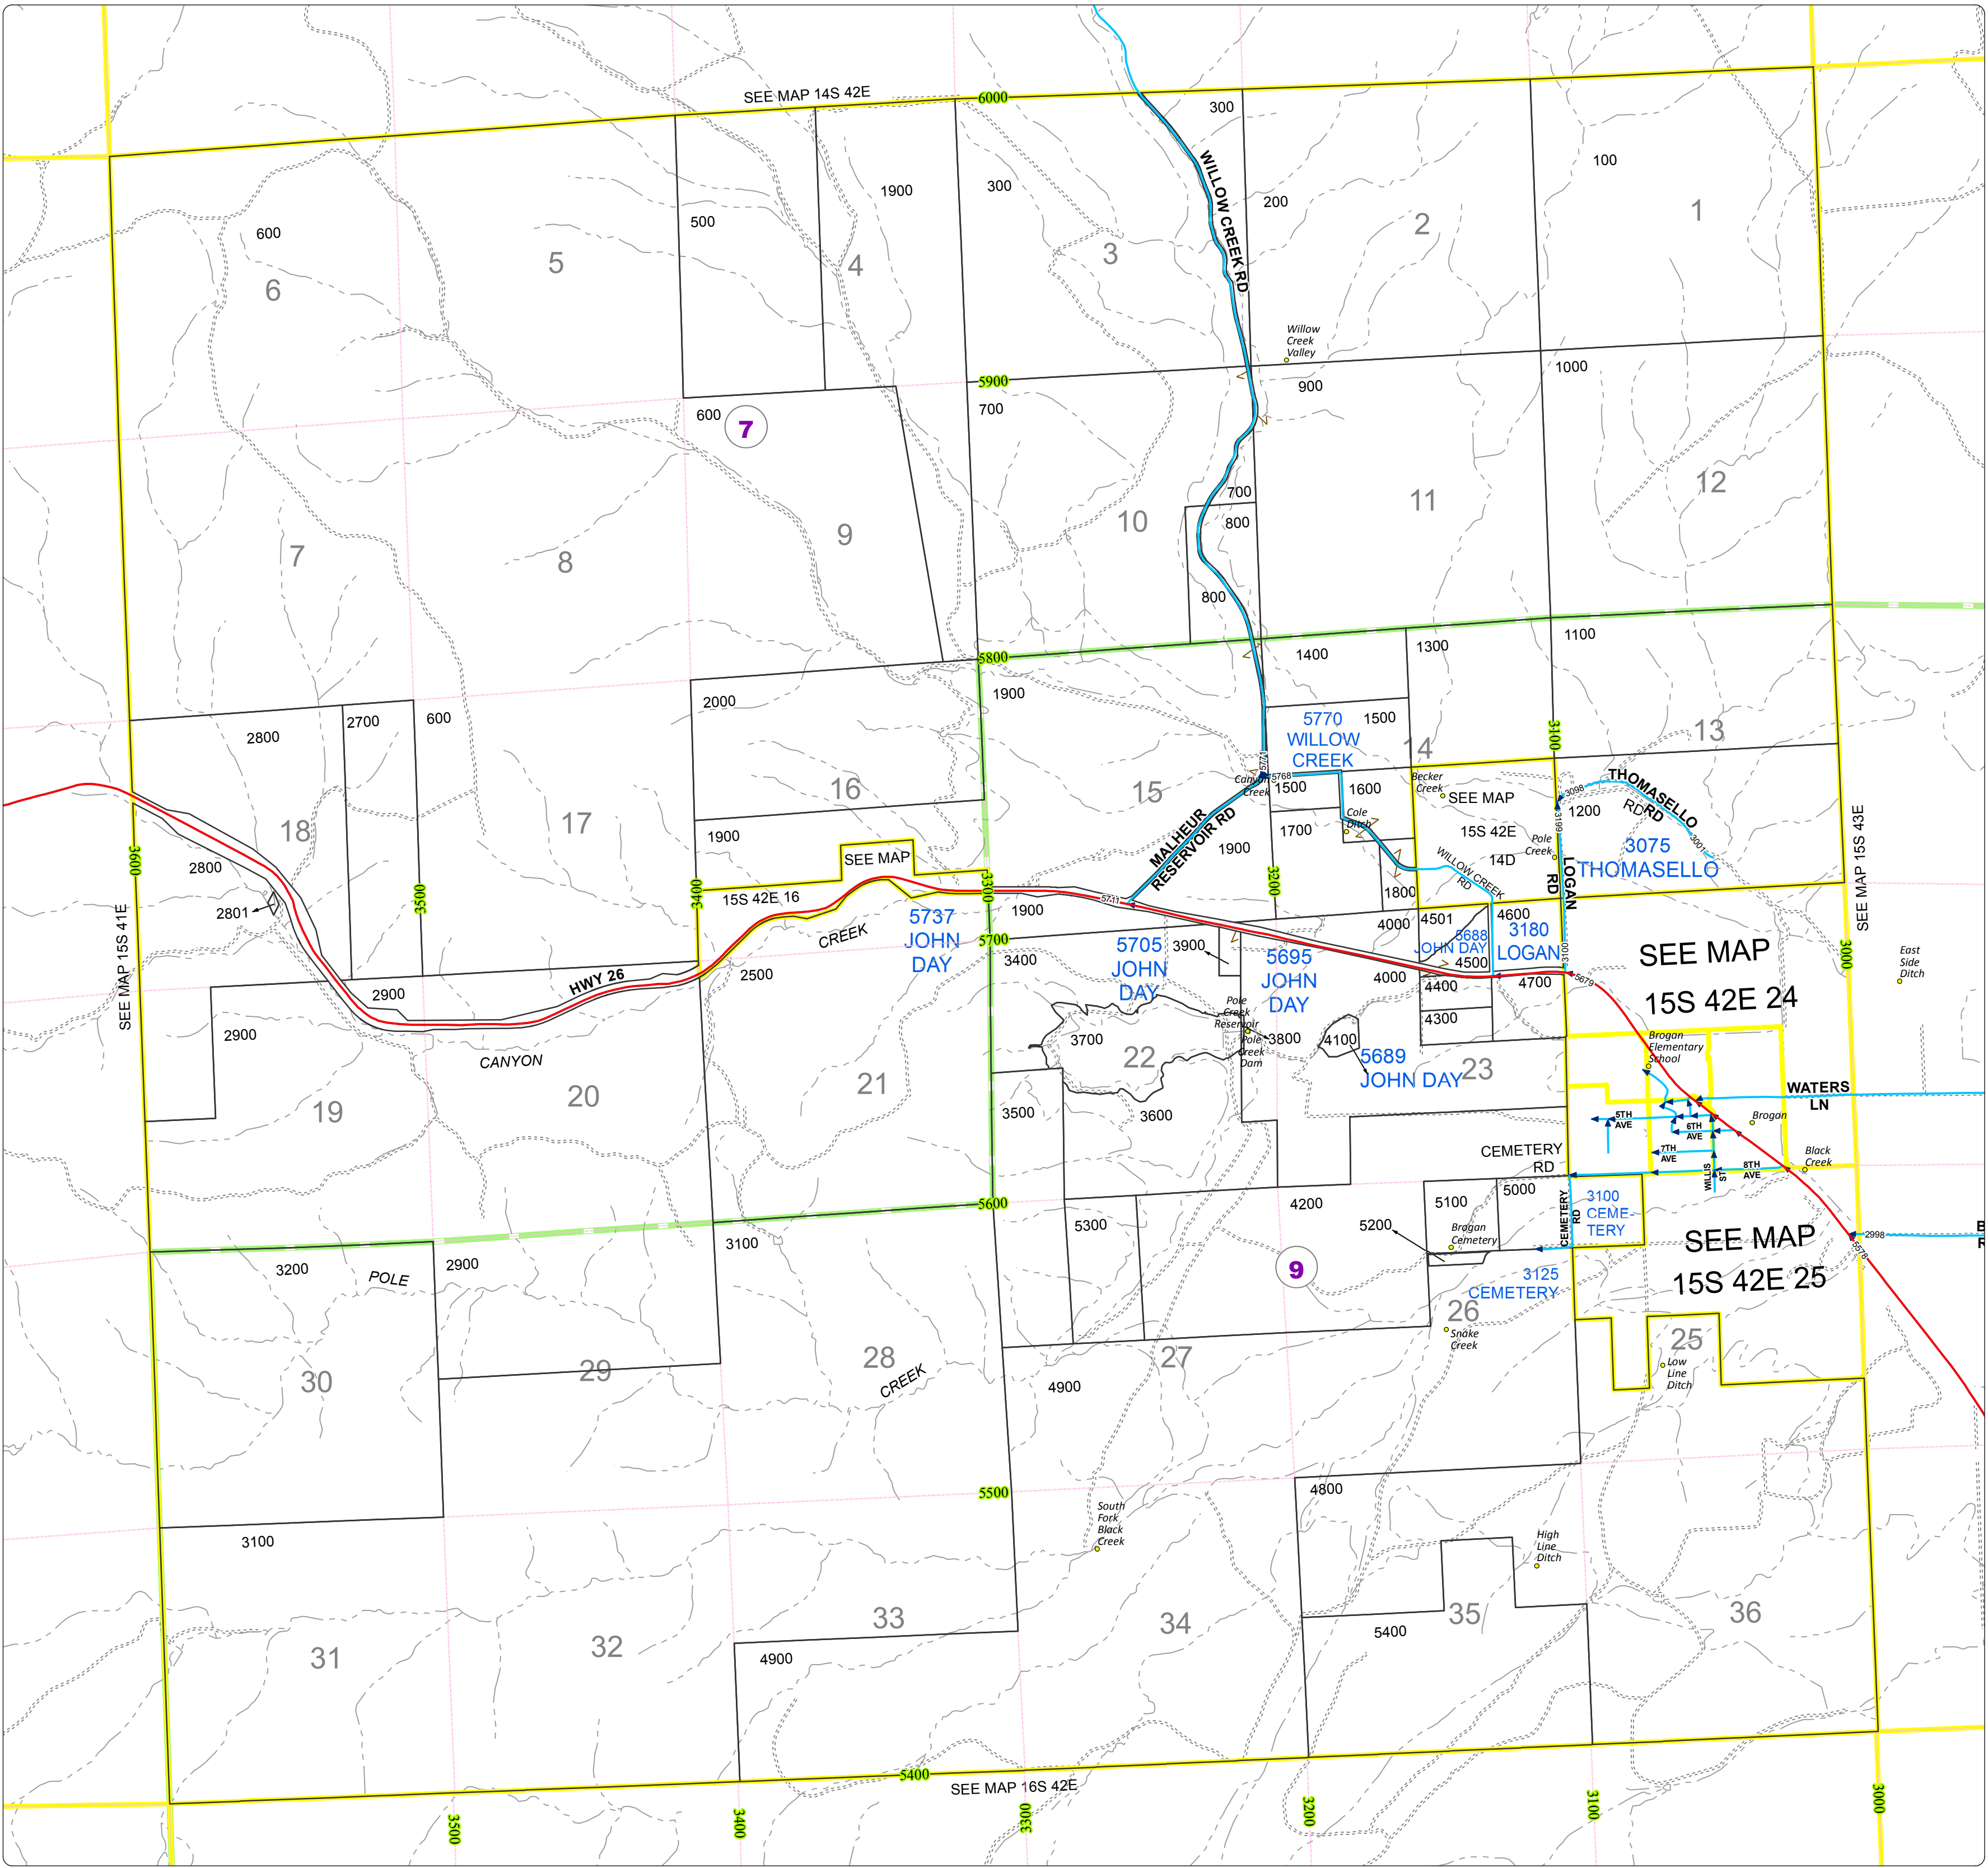

Malheur County Address Map

- Legend
- MapNumberBoundary
 - TAX CODE AREA**
 - 7 - Brogan-Inside
 - 9 - Jamieson / Brogan-Rural

DISCLAIMER
 This information is not intended for use as an address locator and it should be noted that not all county address will be found. Parcels containing multiple addresses may only display a single address as recorded in the Assessor's database. This public information should be accepted and used by the recipient with the understanding that the data received from multiple sources was developed and collected for **assessment purpose only**.