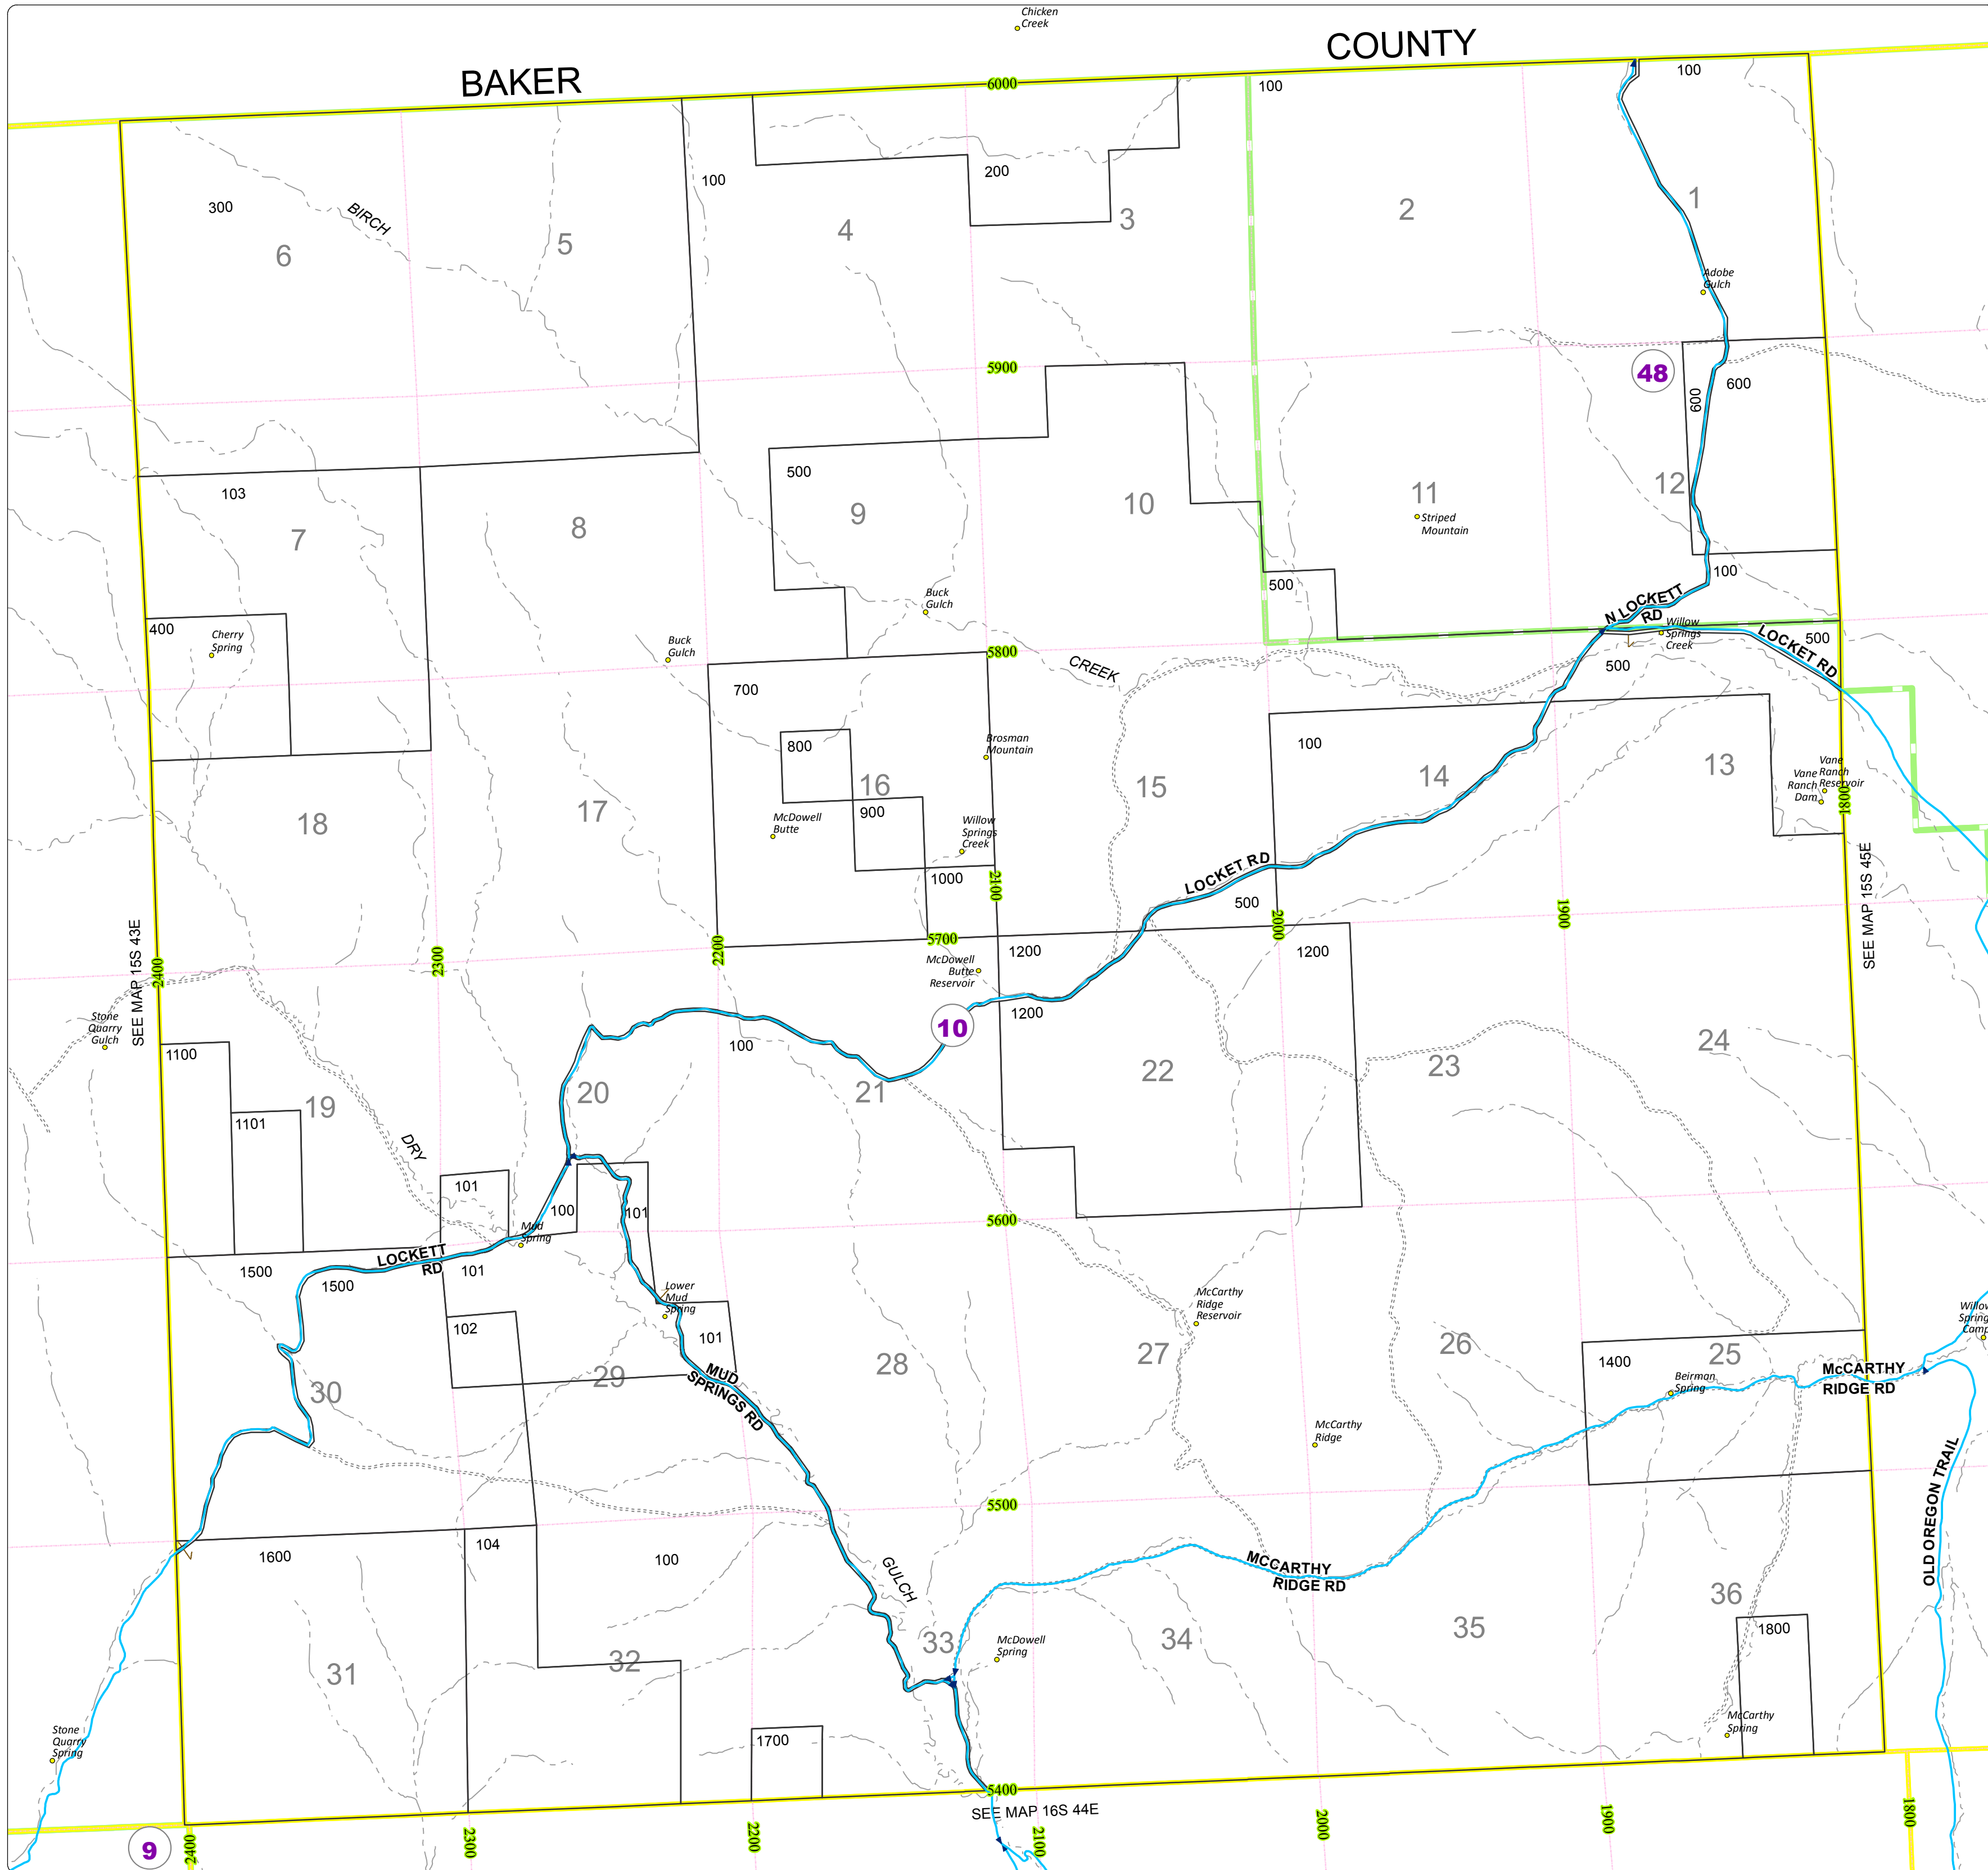

BAKER

COUNTY

Malheur County
Address Map

- Legend
- MapNumberBoundary
 - TAX CODE AREA**
 - 10 - Annex Area
 - 48 - Huntington

DISCLAIMER
This information is not intended for use as an address locator and it should be noted that not all county address will be found. Parcels containing multiple addresses may only display a single address as recorded in the Assessor's database. This public information should be accepted and used by the recipient with the understanding that the data received from multiple sources was developed and collected for **assessment purpose only**.