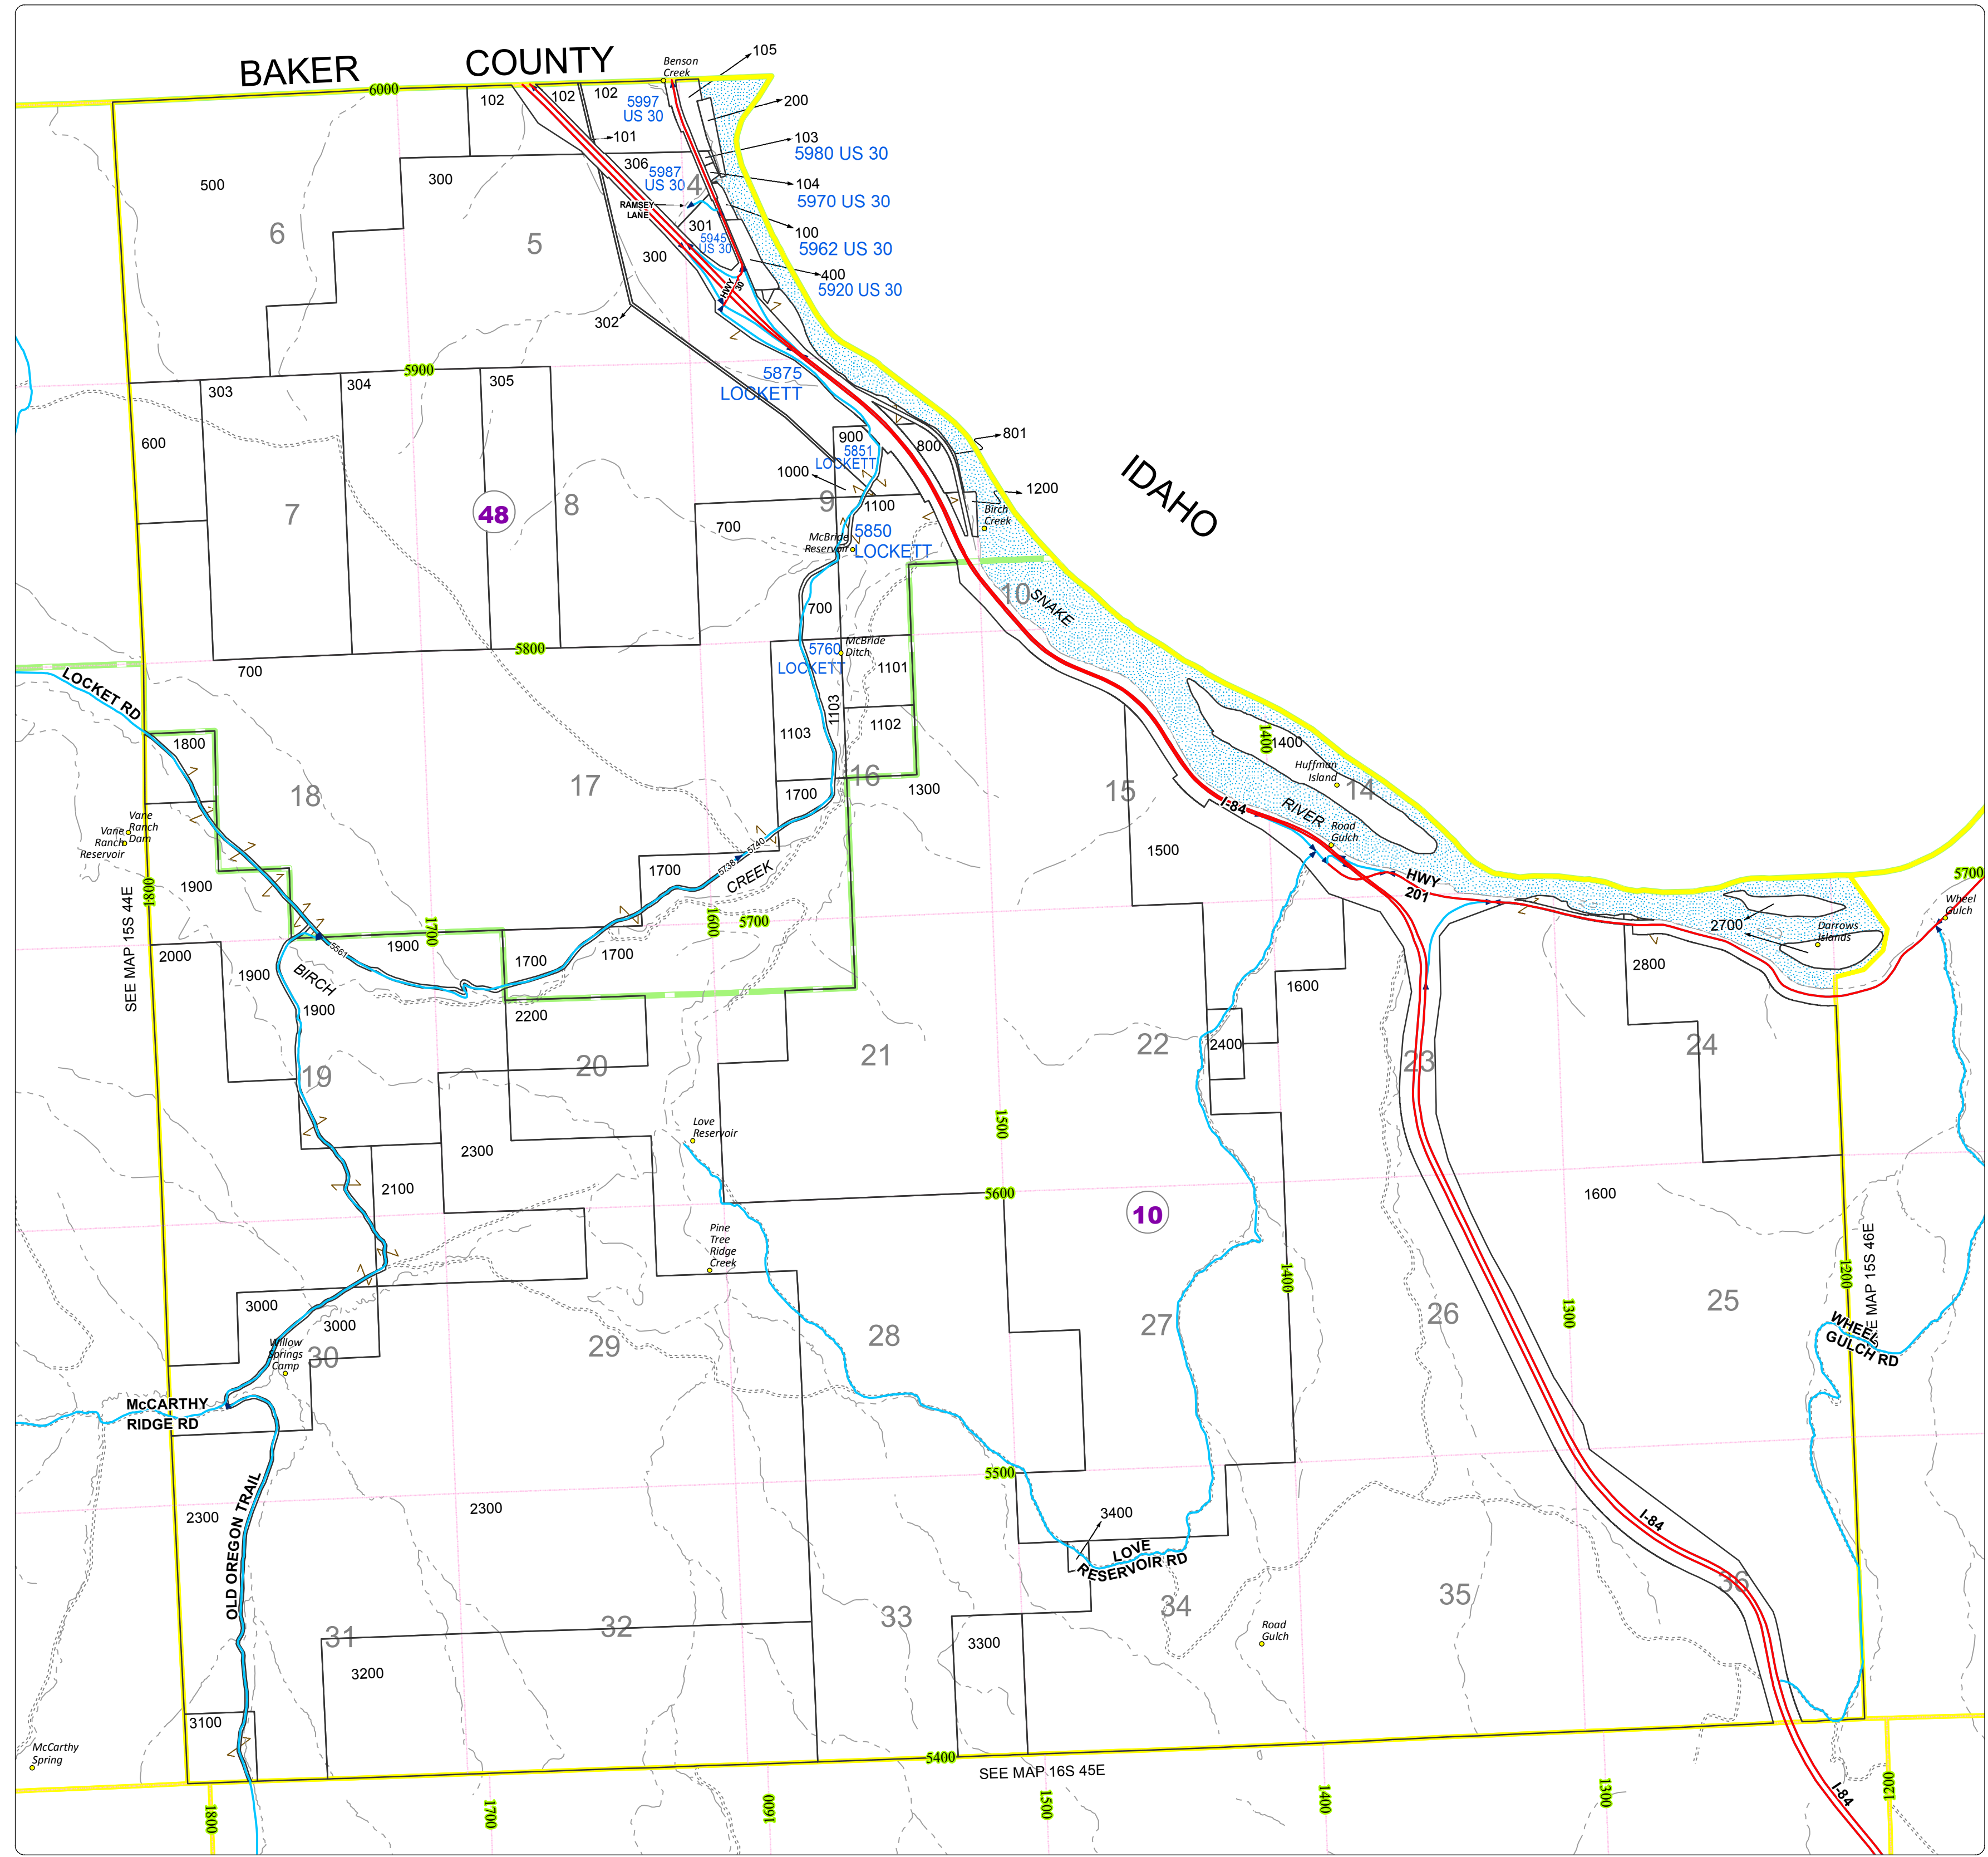

# Malheur County Address Map

- Legend
- MapNumberBoundary
  - TAX CODE AREA**
    - 10 - Annex Area
    - 48 - Huntington

**DISCLAIMER**  
 This information is not intended for use as an address locator and it should be noted that not all county address will be found. Parcels containing multiple addresses may only display a single address as recorded in the Assessor's database. This public information should be accepted and used by the recipient with the understanding that the data received from multiple sources was developed and collected for assessment purpose only.