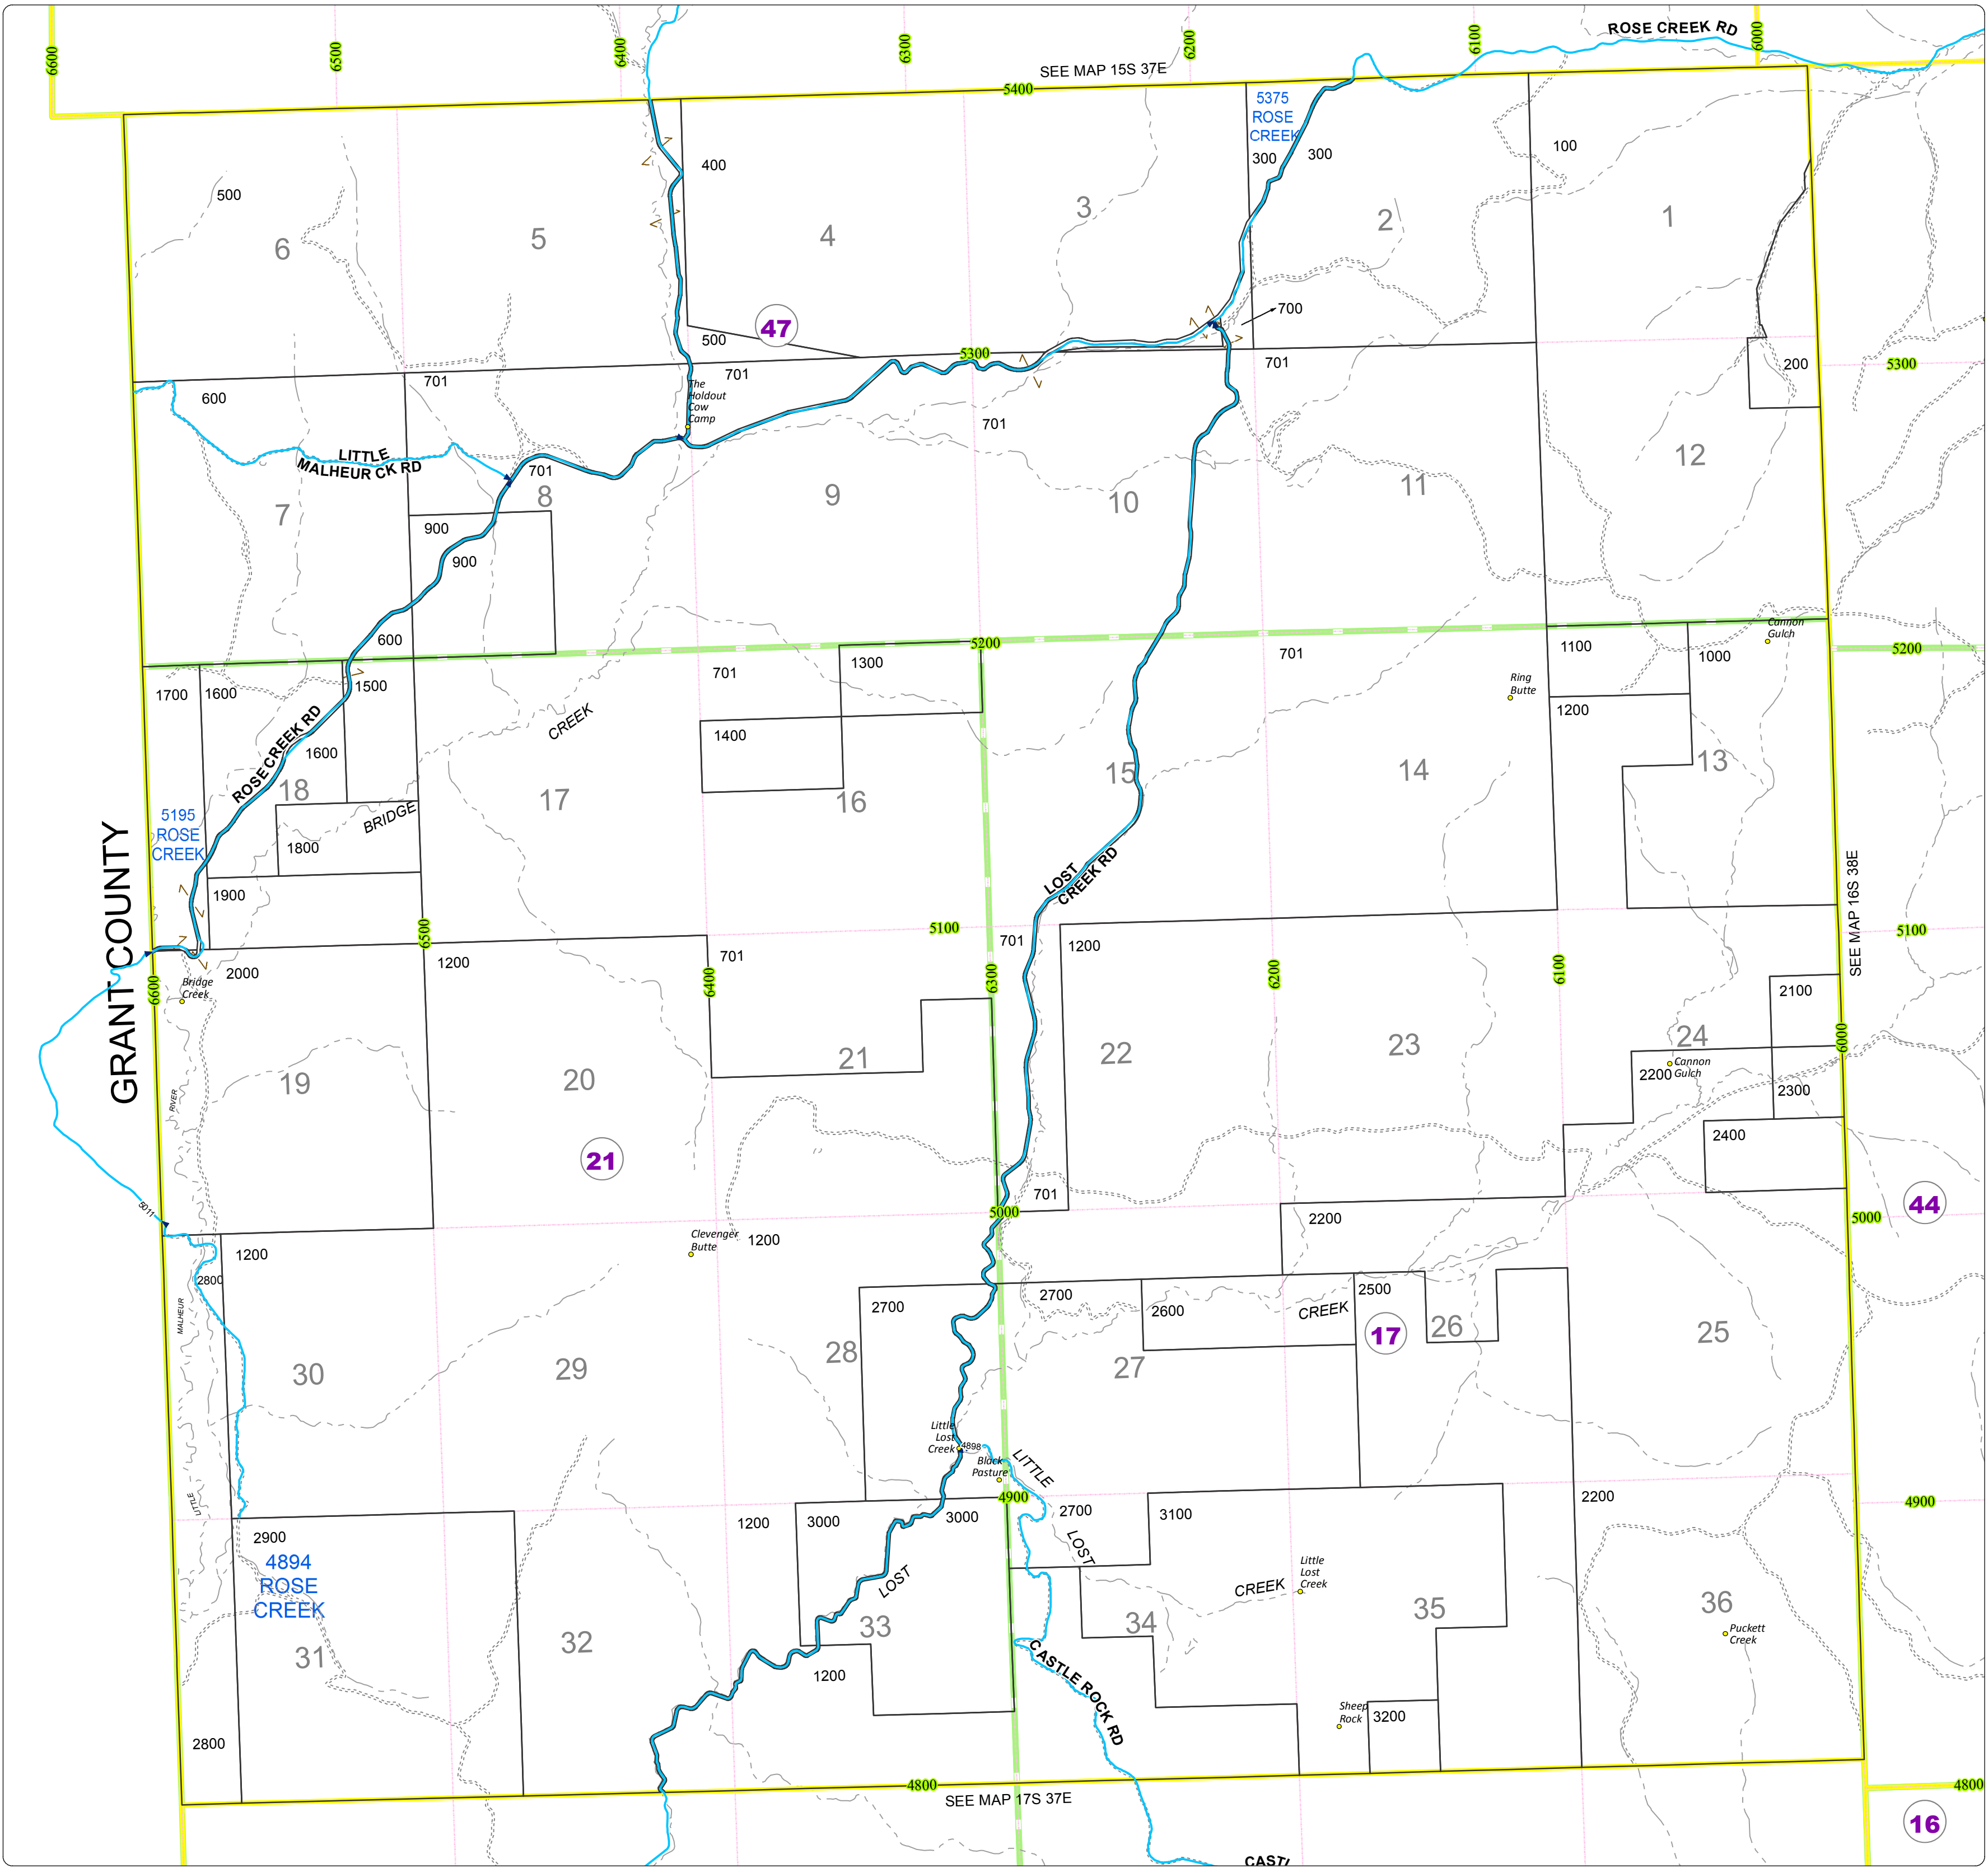

Malheur County Address Map

- Legend
- MapNumberBoundary
 - TAX CODE AREA**
 - 17 - Westfall
 - 21 - Juntura
 - 47 - Ironside-City

DISCLAIMER
This information is not intended for use as an address locator and it should be noted that not all county address will be found. Parcels containing multiple addresses may only display a single address as recorded in the Assessor's database. This public information should be accepted and used by the recipient with the understanding that the data received from multiple sources was developed and collected for **assessment purpose only**.