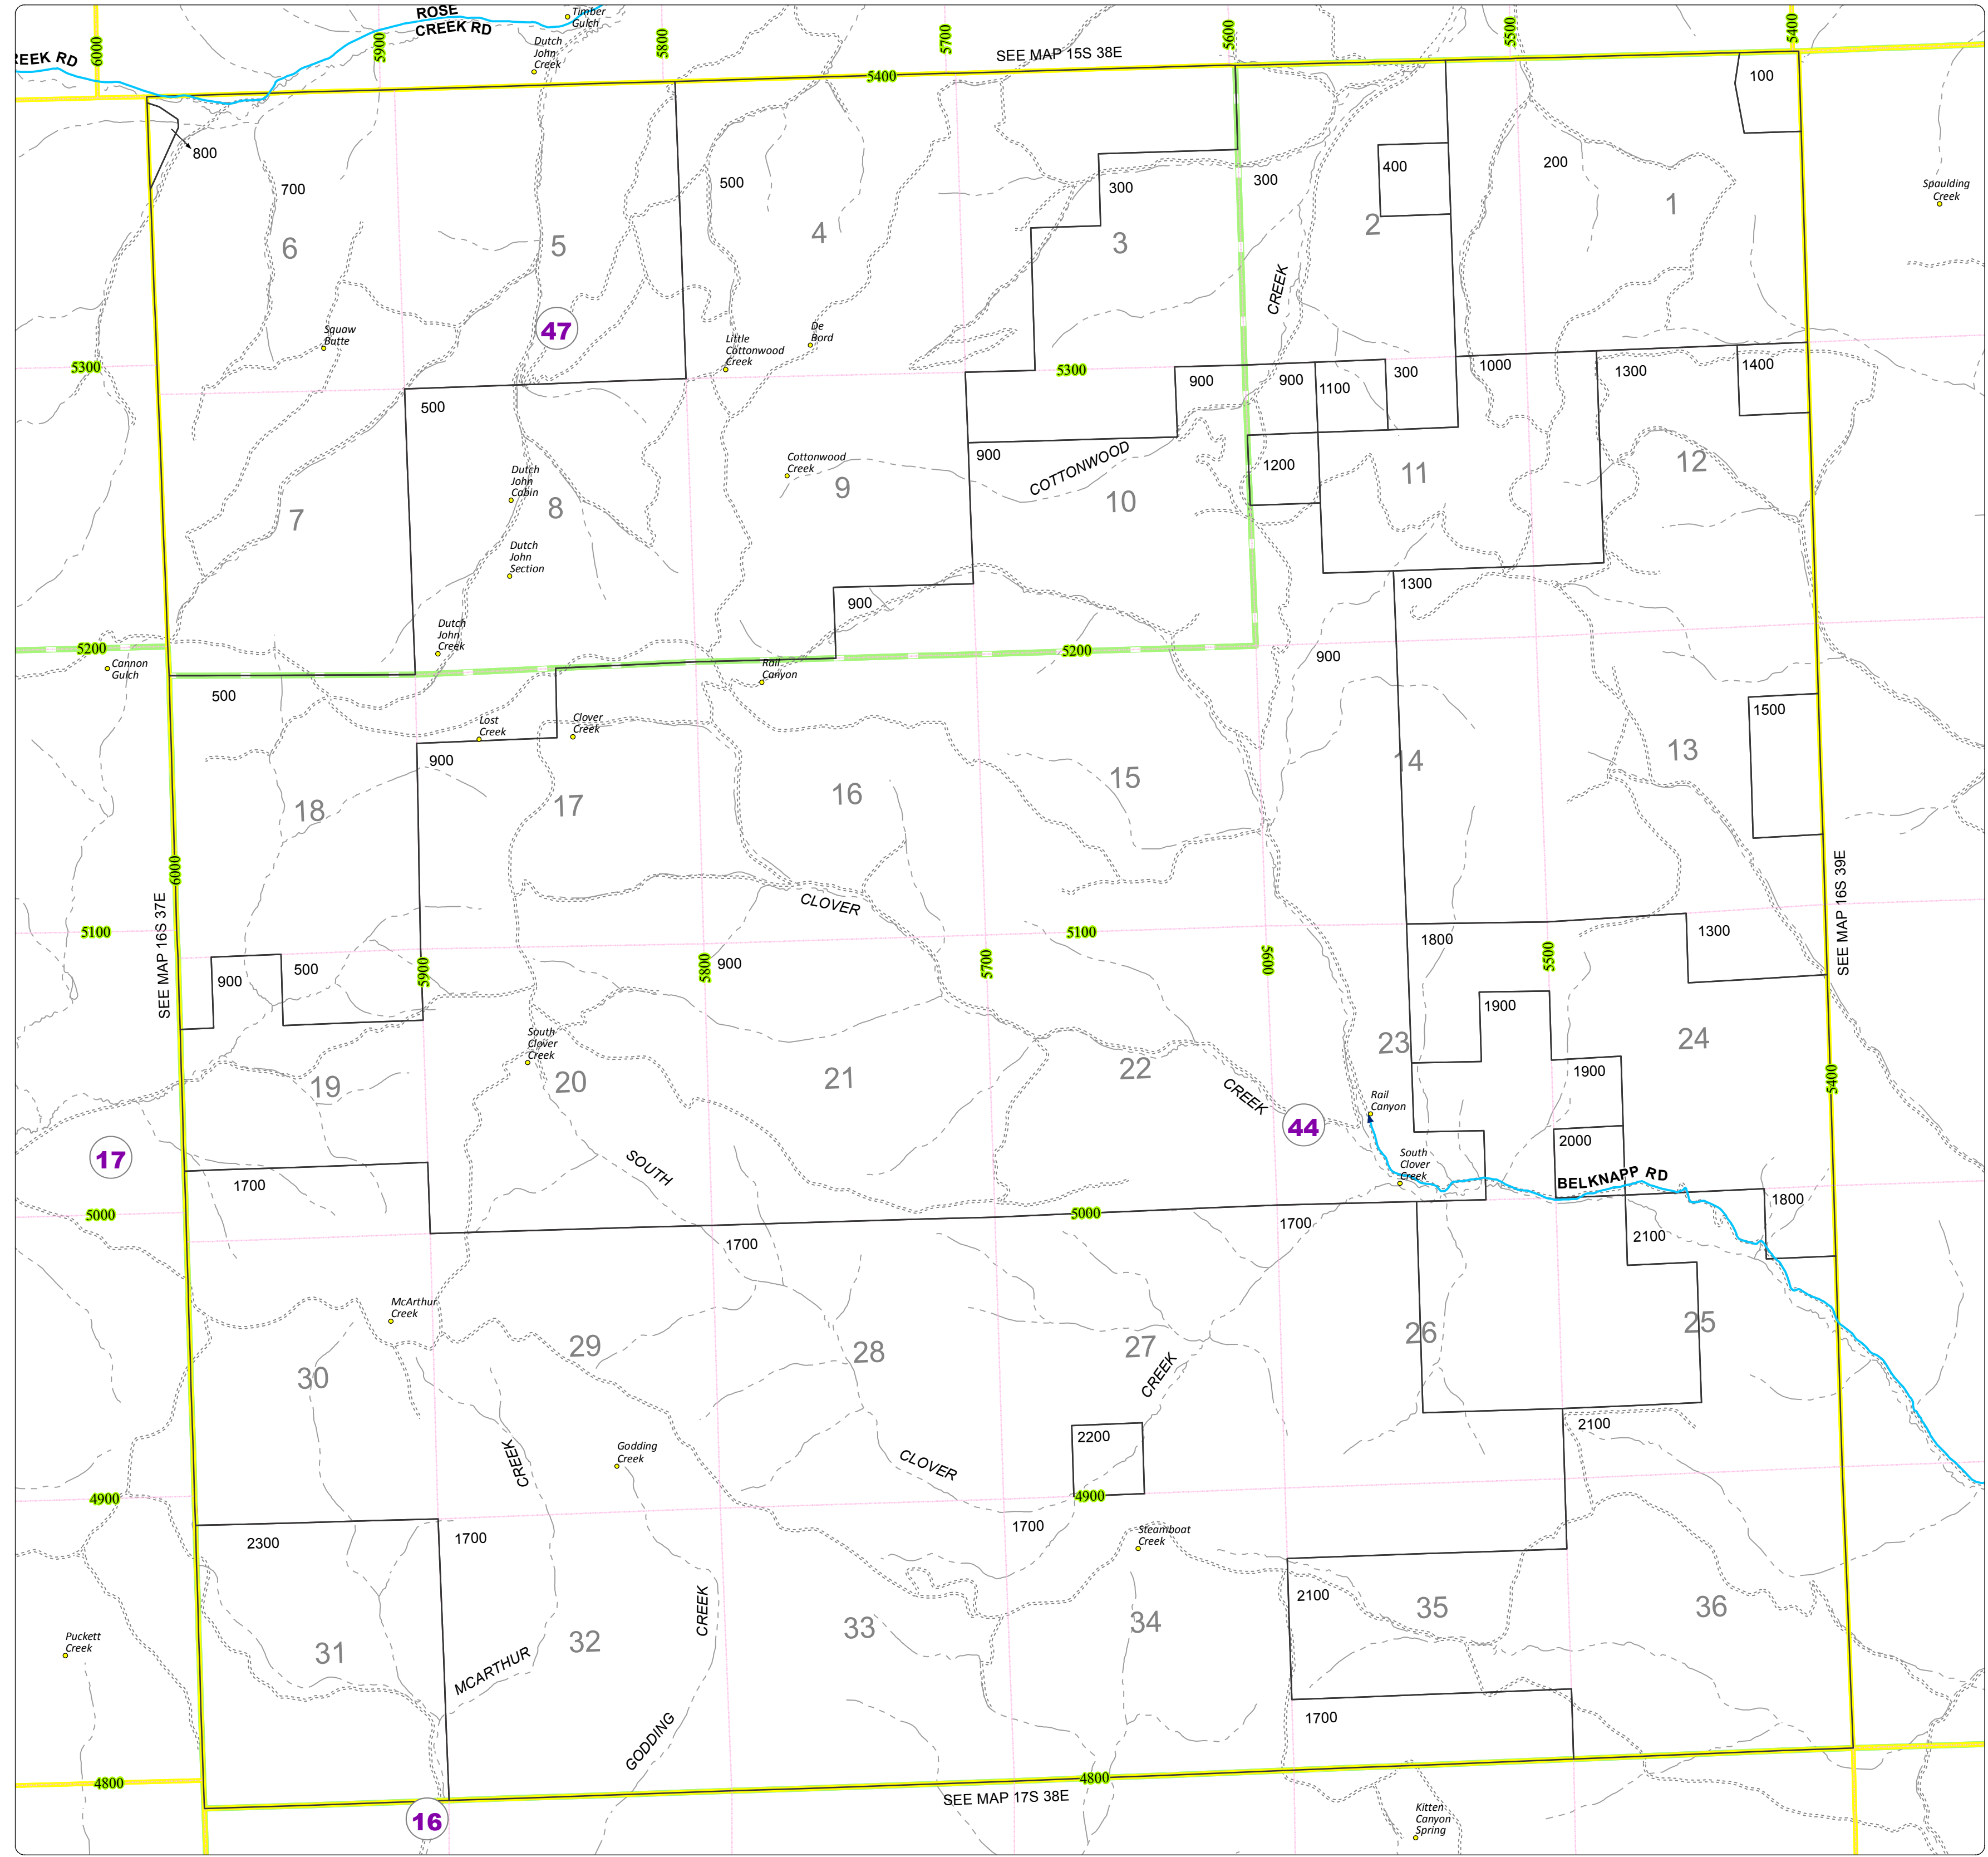

# Malheur County Address Map

- Legend
- MapNumberBoundary
  - TAX CODE AREA**
  - 16 - Harper
  - 44 - Westfall
  - 47 - Ironside-City

**DISCLAIMER**  
This information is not intended for use as an address locator and it should be noted that not all county address will be found. Parcels containing multiple addresses may only display a single address as recorded in the Assessor's database. This public information should be accepted and used by the recipient with the understanding that the data received from multiple sources was developed and collected for **assessment purpose only**.

GL2016

16S38E