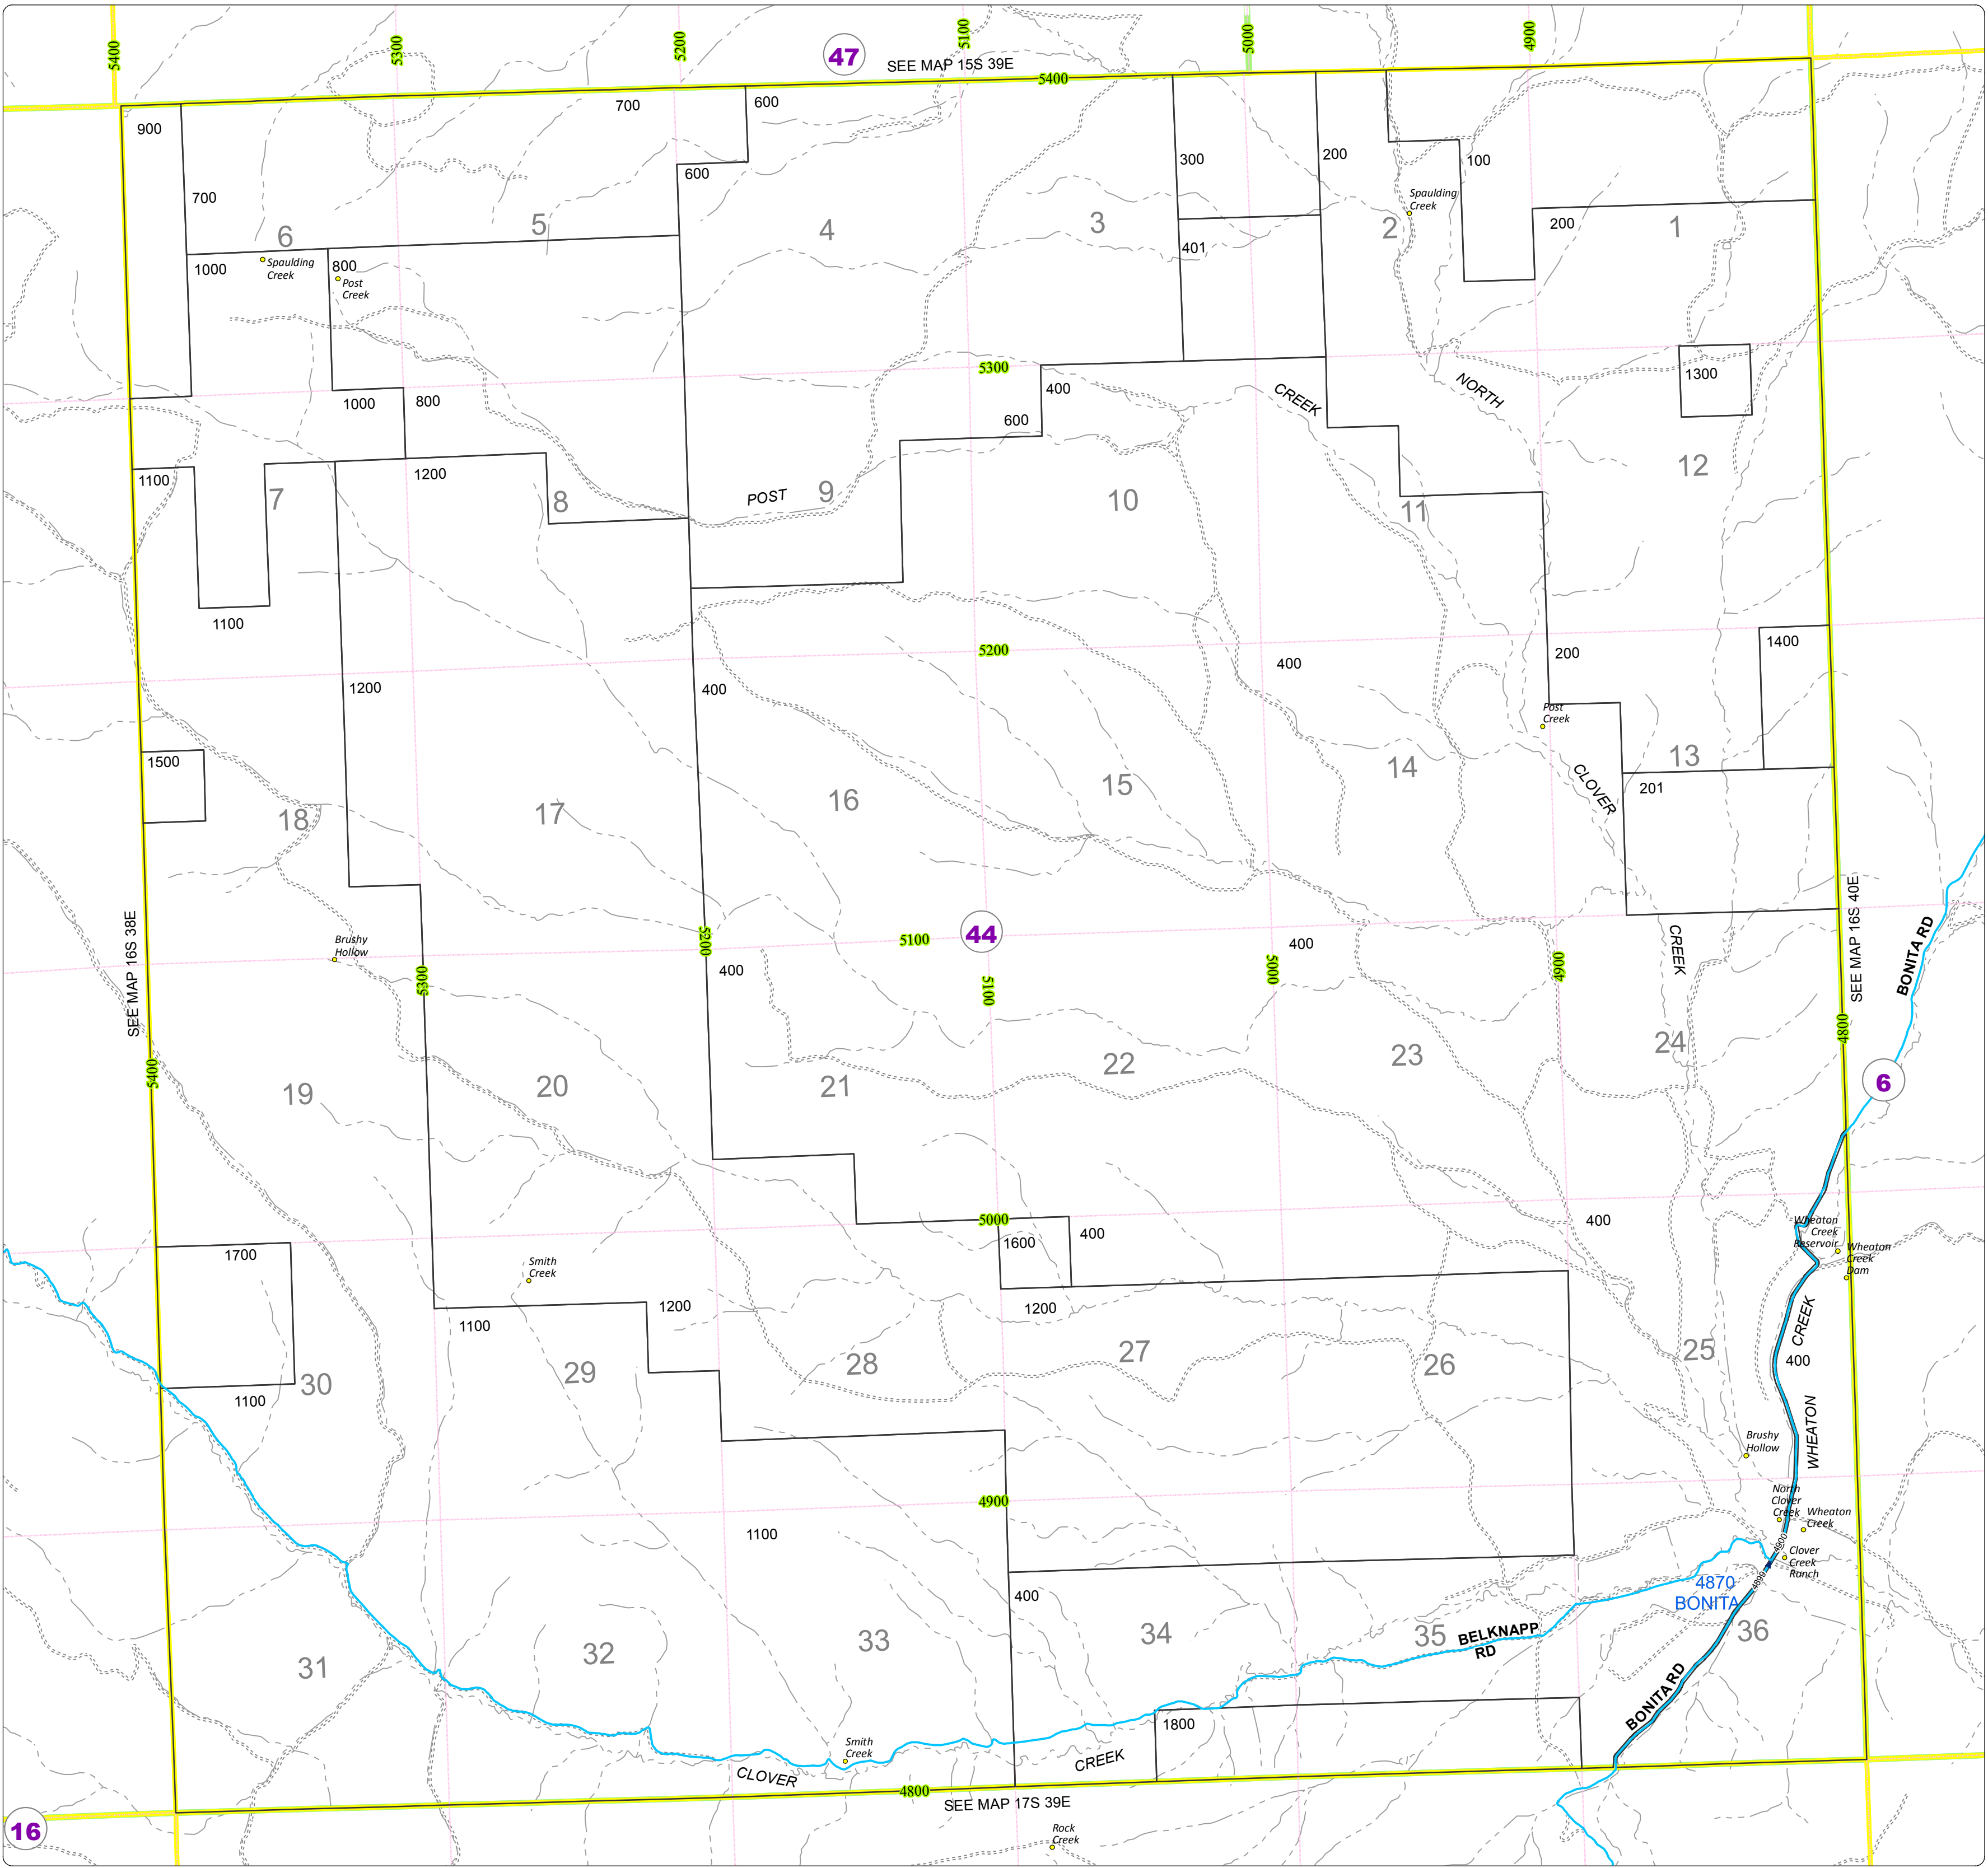

Malheur County Address Map

- Legend
- MapNumberBoundary
 - TAX CODE AREA**
 - 16 - Harper
 - 44 - Westfall

DISCLAIMER
 This information is not intended for use as an address locator and it should be noted that not all county address will be found. Parcels containing multiple addresses may only display a single address as recorded in the Assessor's database. This public information should be accepted and used by the recipient with the understanding that the data received from multiple sources was developed and collected for assessment purpose only.

GL2016

16S39E