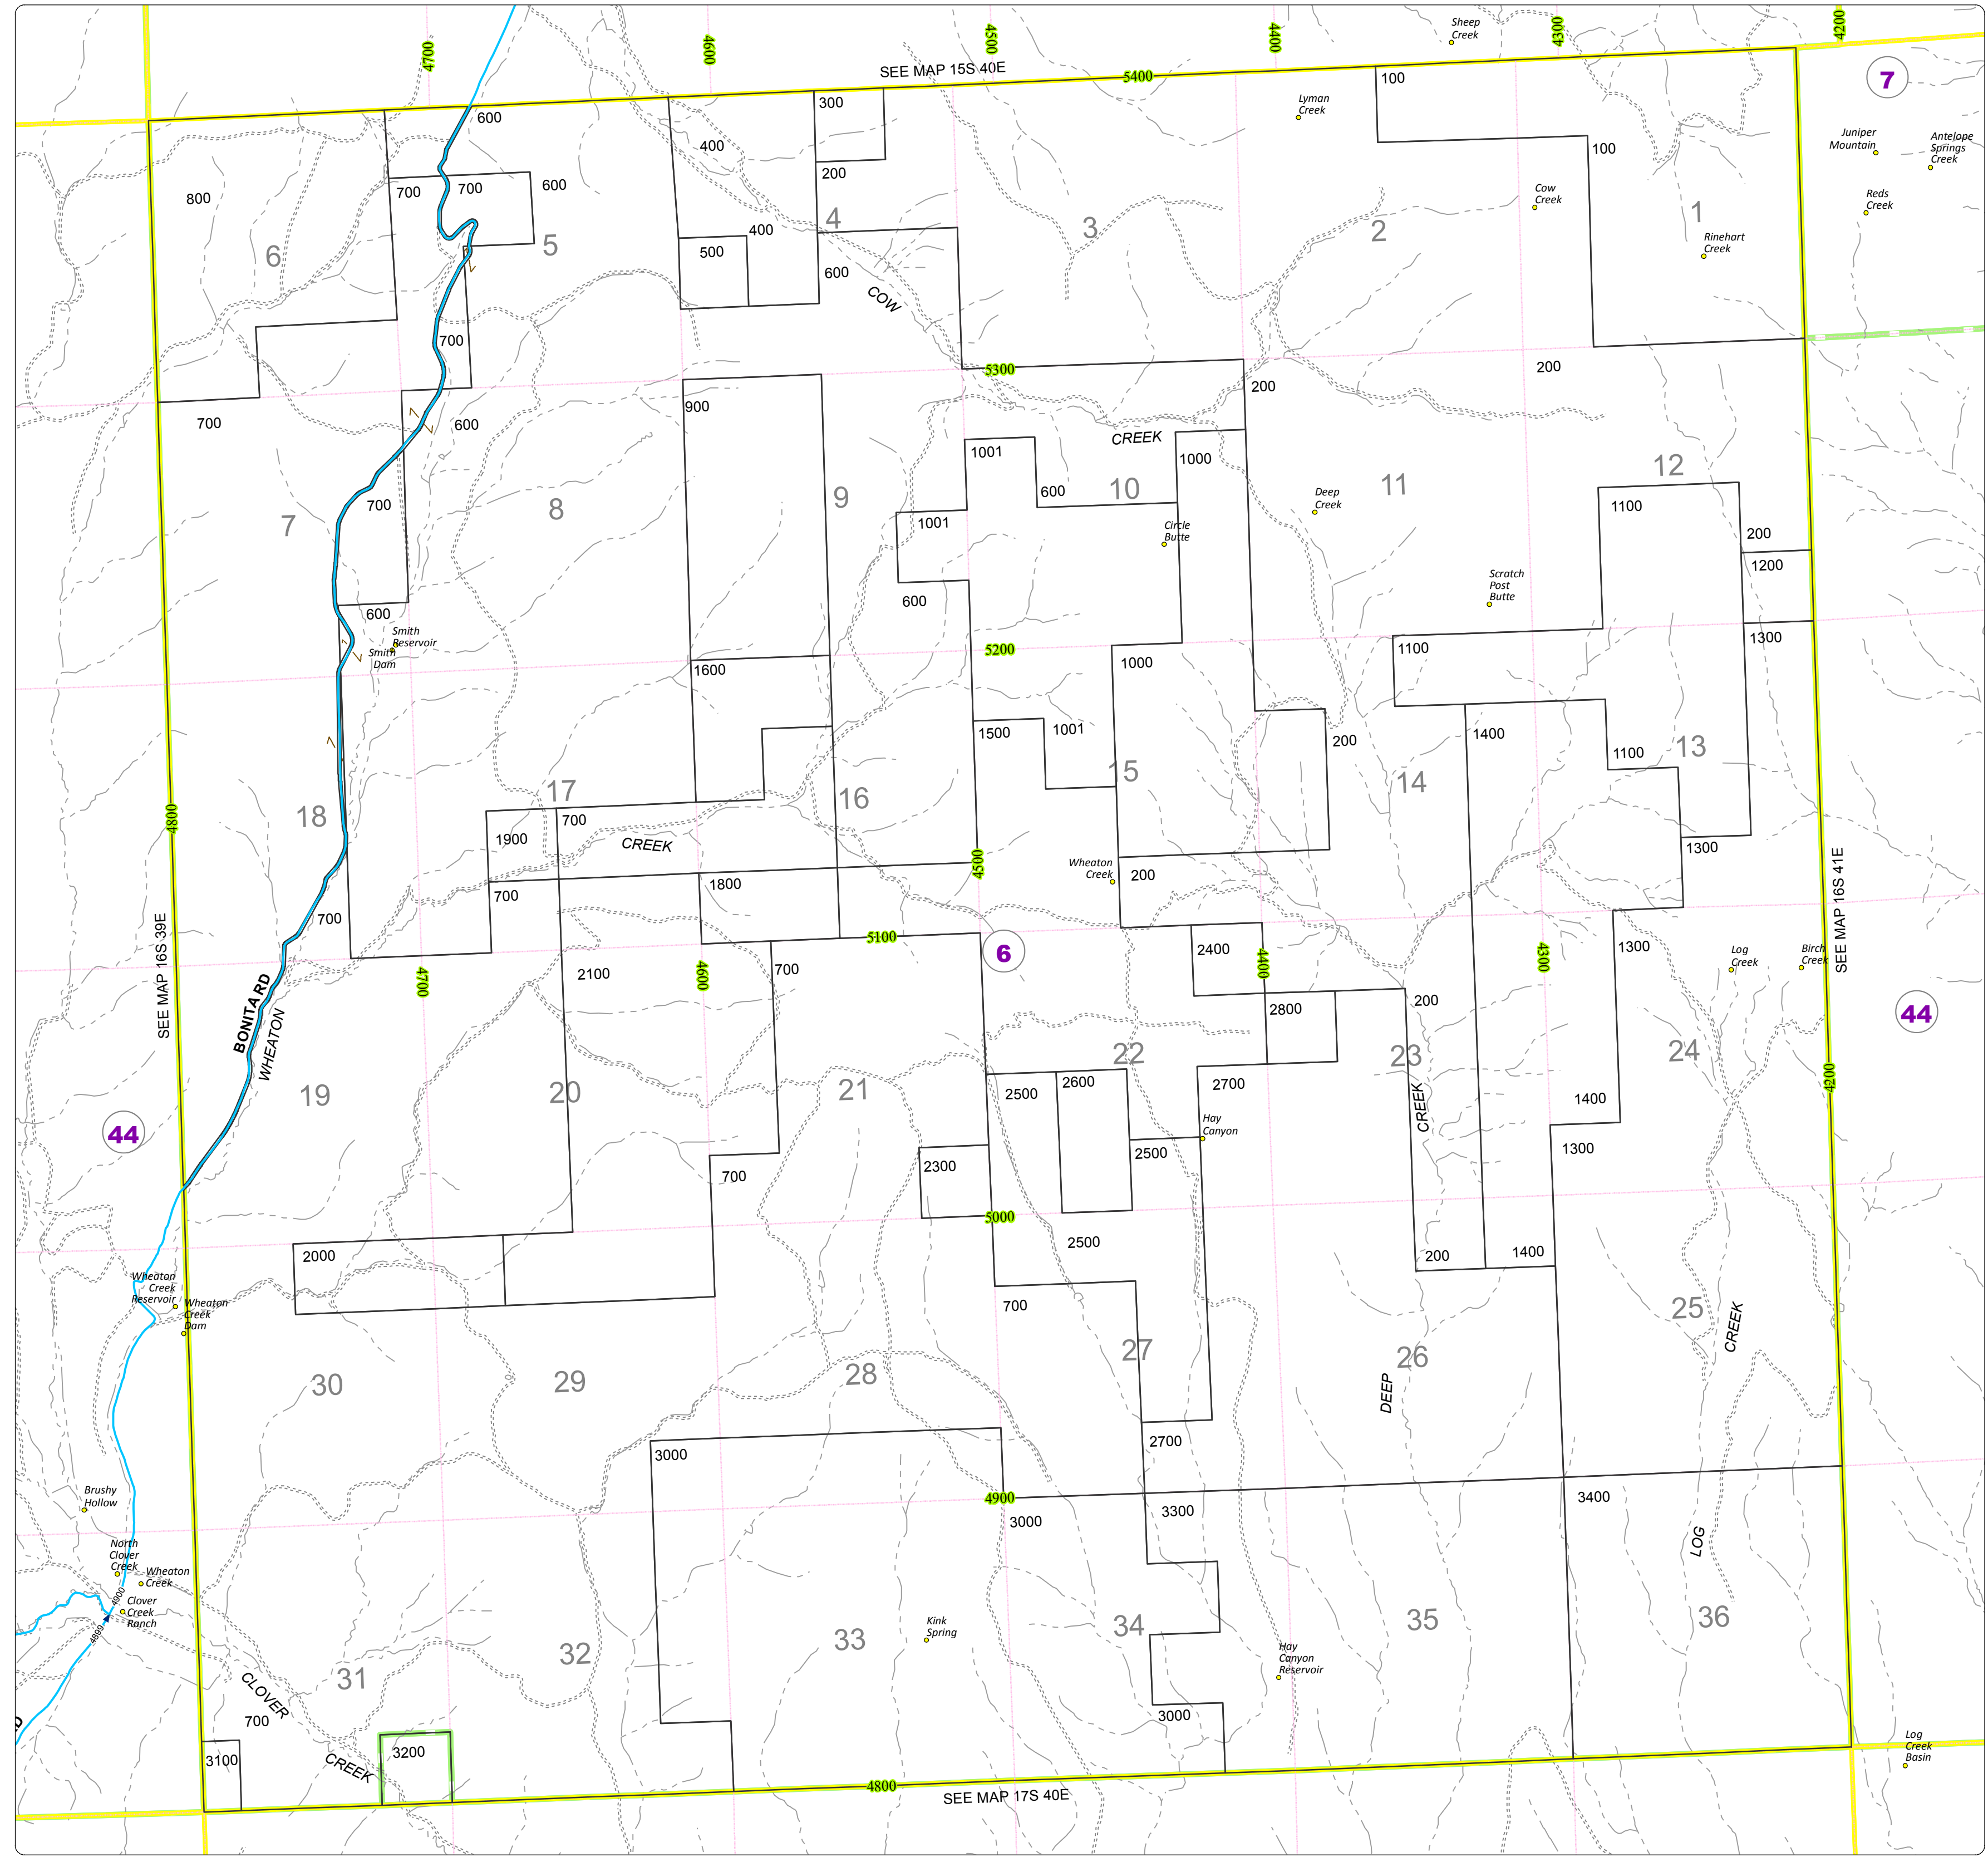

Malheur County Address Map

- Legend
- MapNumberBoundary
 - TAX CODE AREA**
 - 44 - Westfall
 - 6 - Ironside

DISCLAIMER
 This information is not intended for use as an address locator and it should be noted that not all county address will be found. Parcels containing multiple addresses may only display a single address as recorded in the Assessor's database. This public information should be accepted and used by the recipient with the understanding that the data received from multiple sources was developed and collected for **assessment purpose only**.

GL2016

16S40E