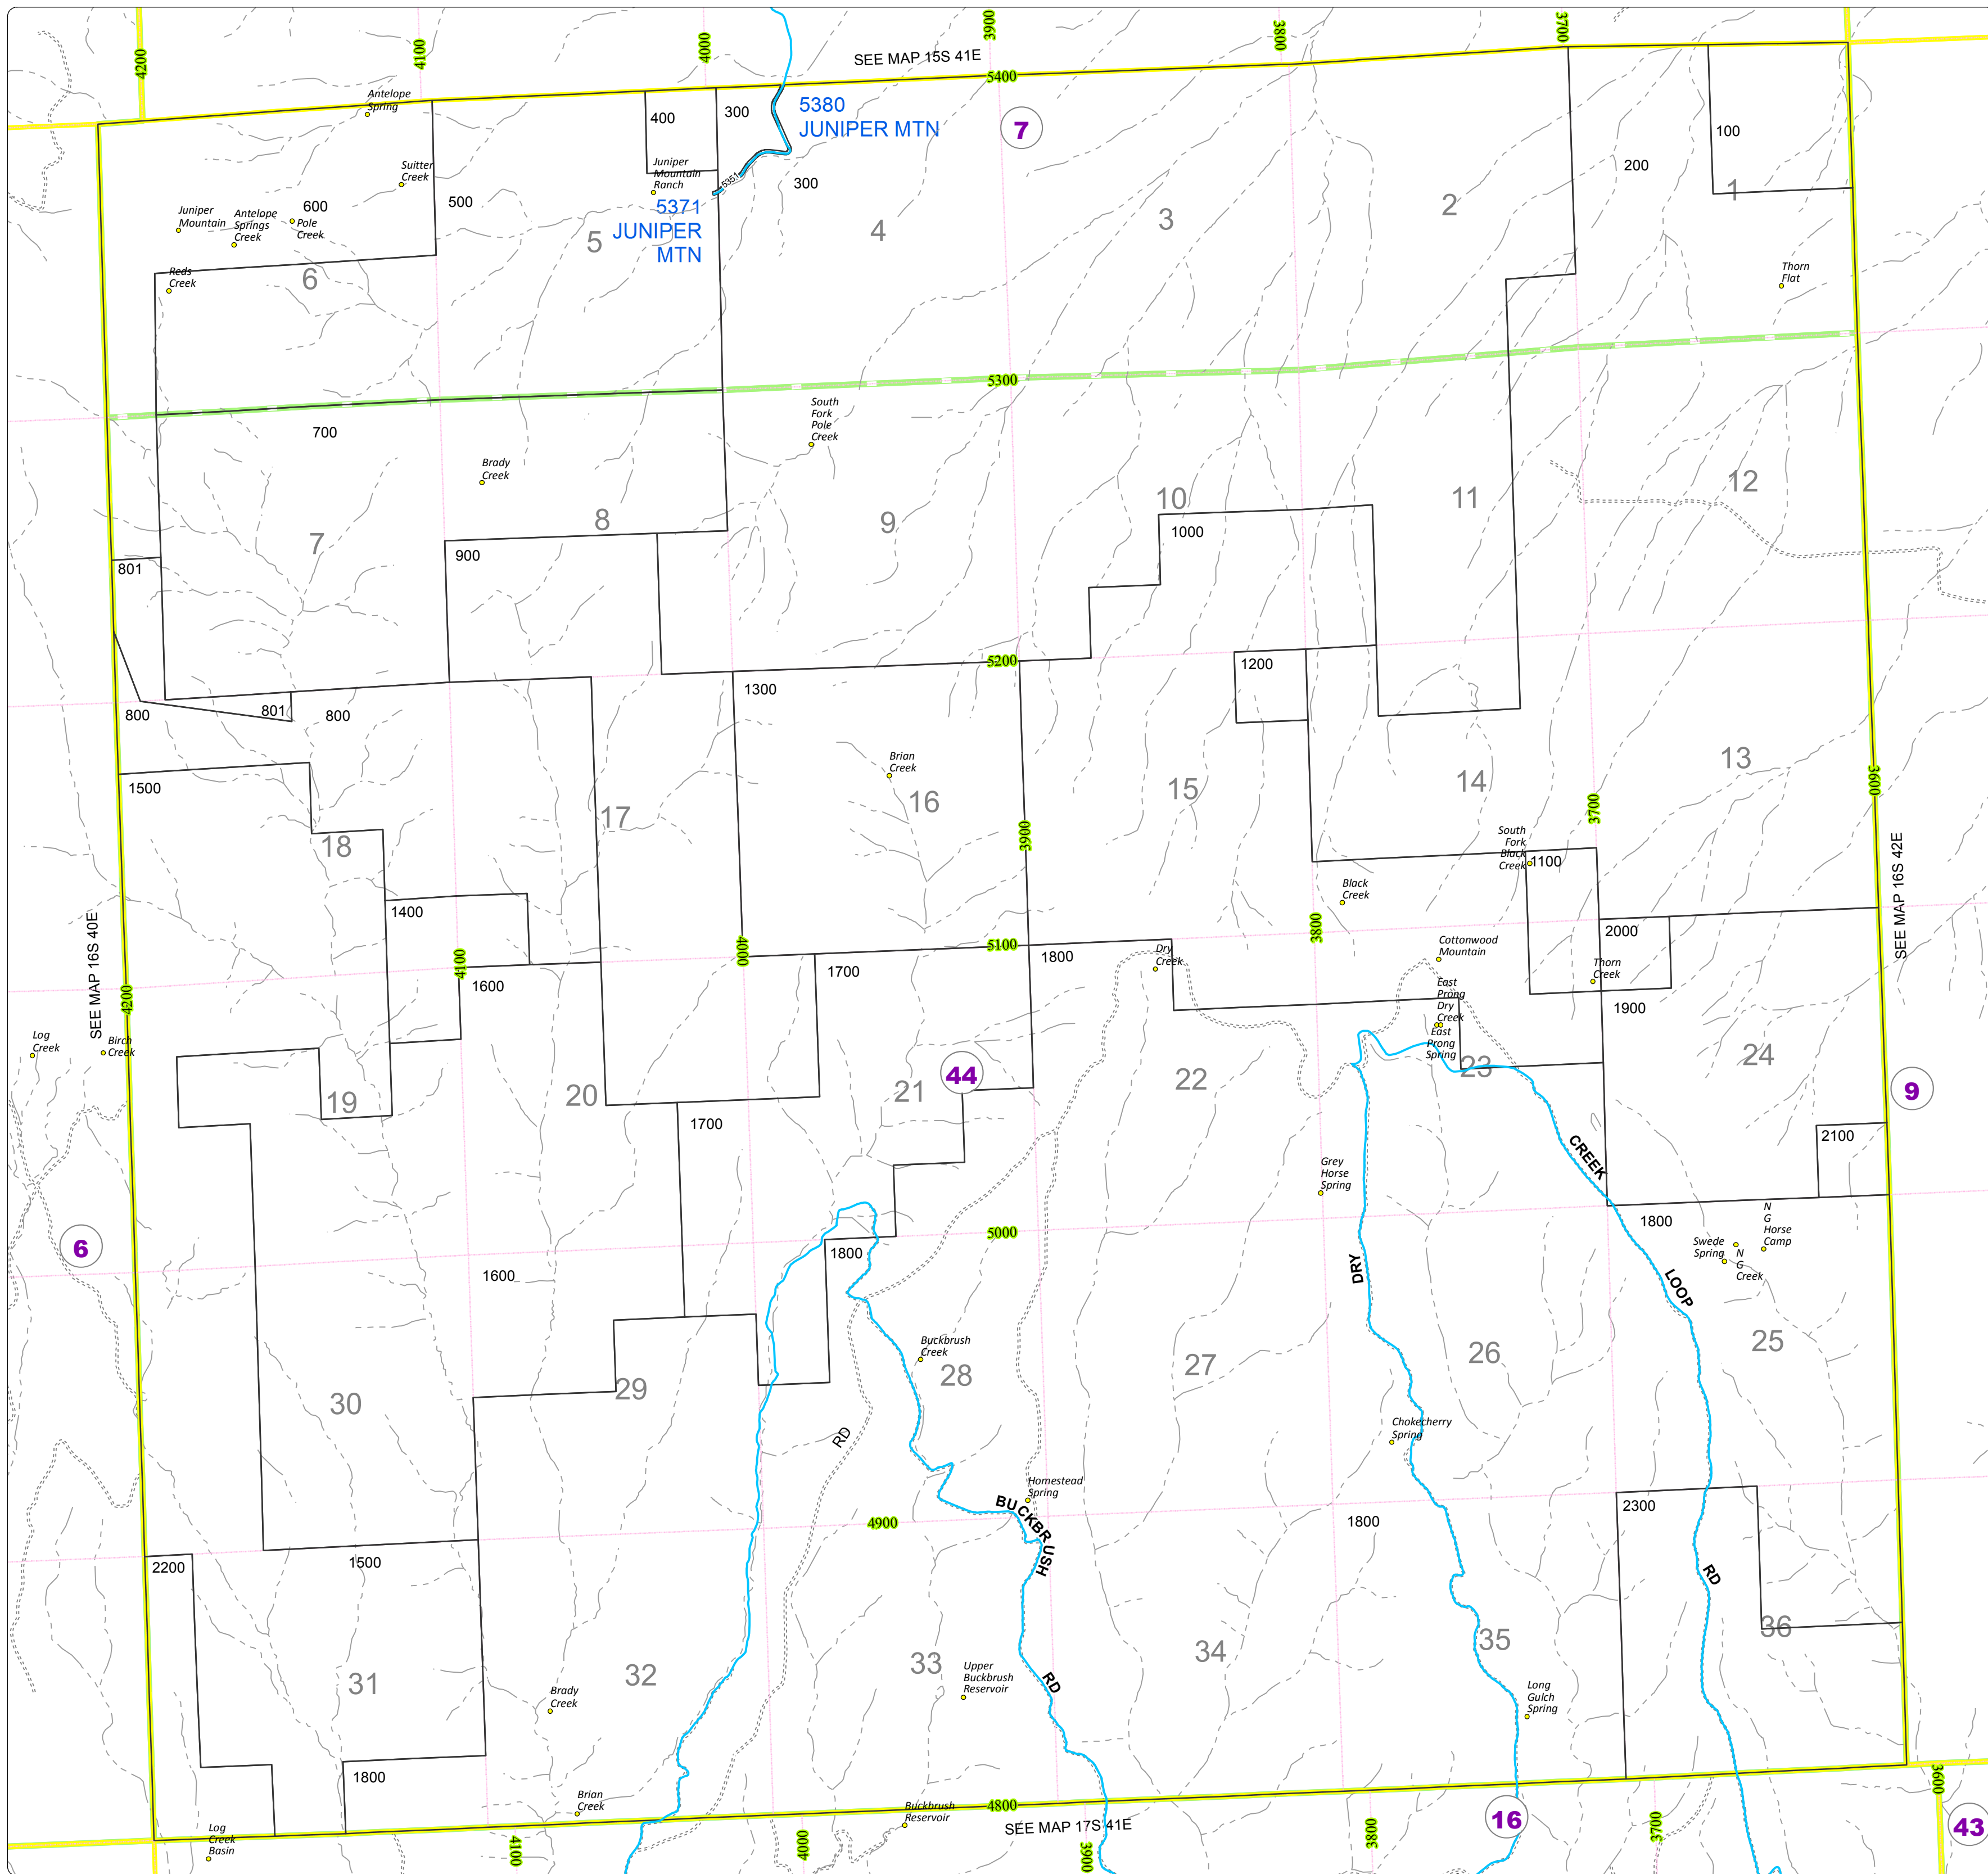

Malheur County Address Map

- Legend
- MapNumberBoundary
 - TAX CODE AREA**
 - 44 - Westfall
 - 7 - Brogan-Inside

DISCLAIMER
 This information is not intended for use as an address locator and it should be noted that not all county address will be found. Parcels containing multiple addresses may only display a single address as recorded in the Assessor's database. This public information should be accepted and used by the recipient with the understanding that the data received from multiple sources was developed and collected for **assessment purpose only**.

GL2016

16S41E