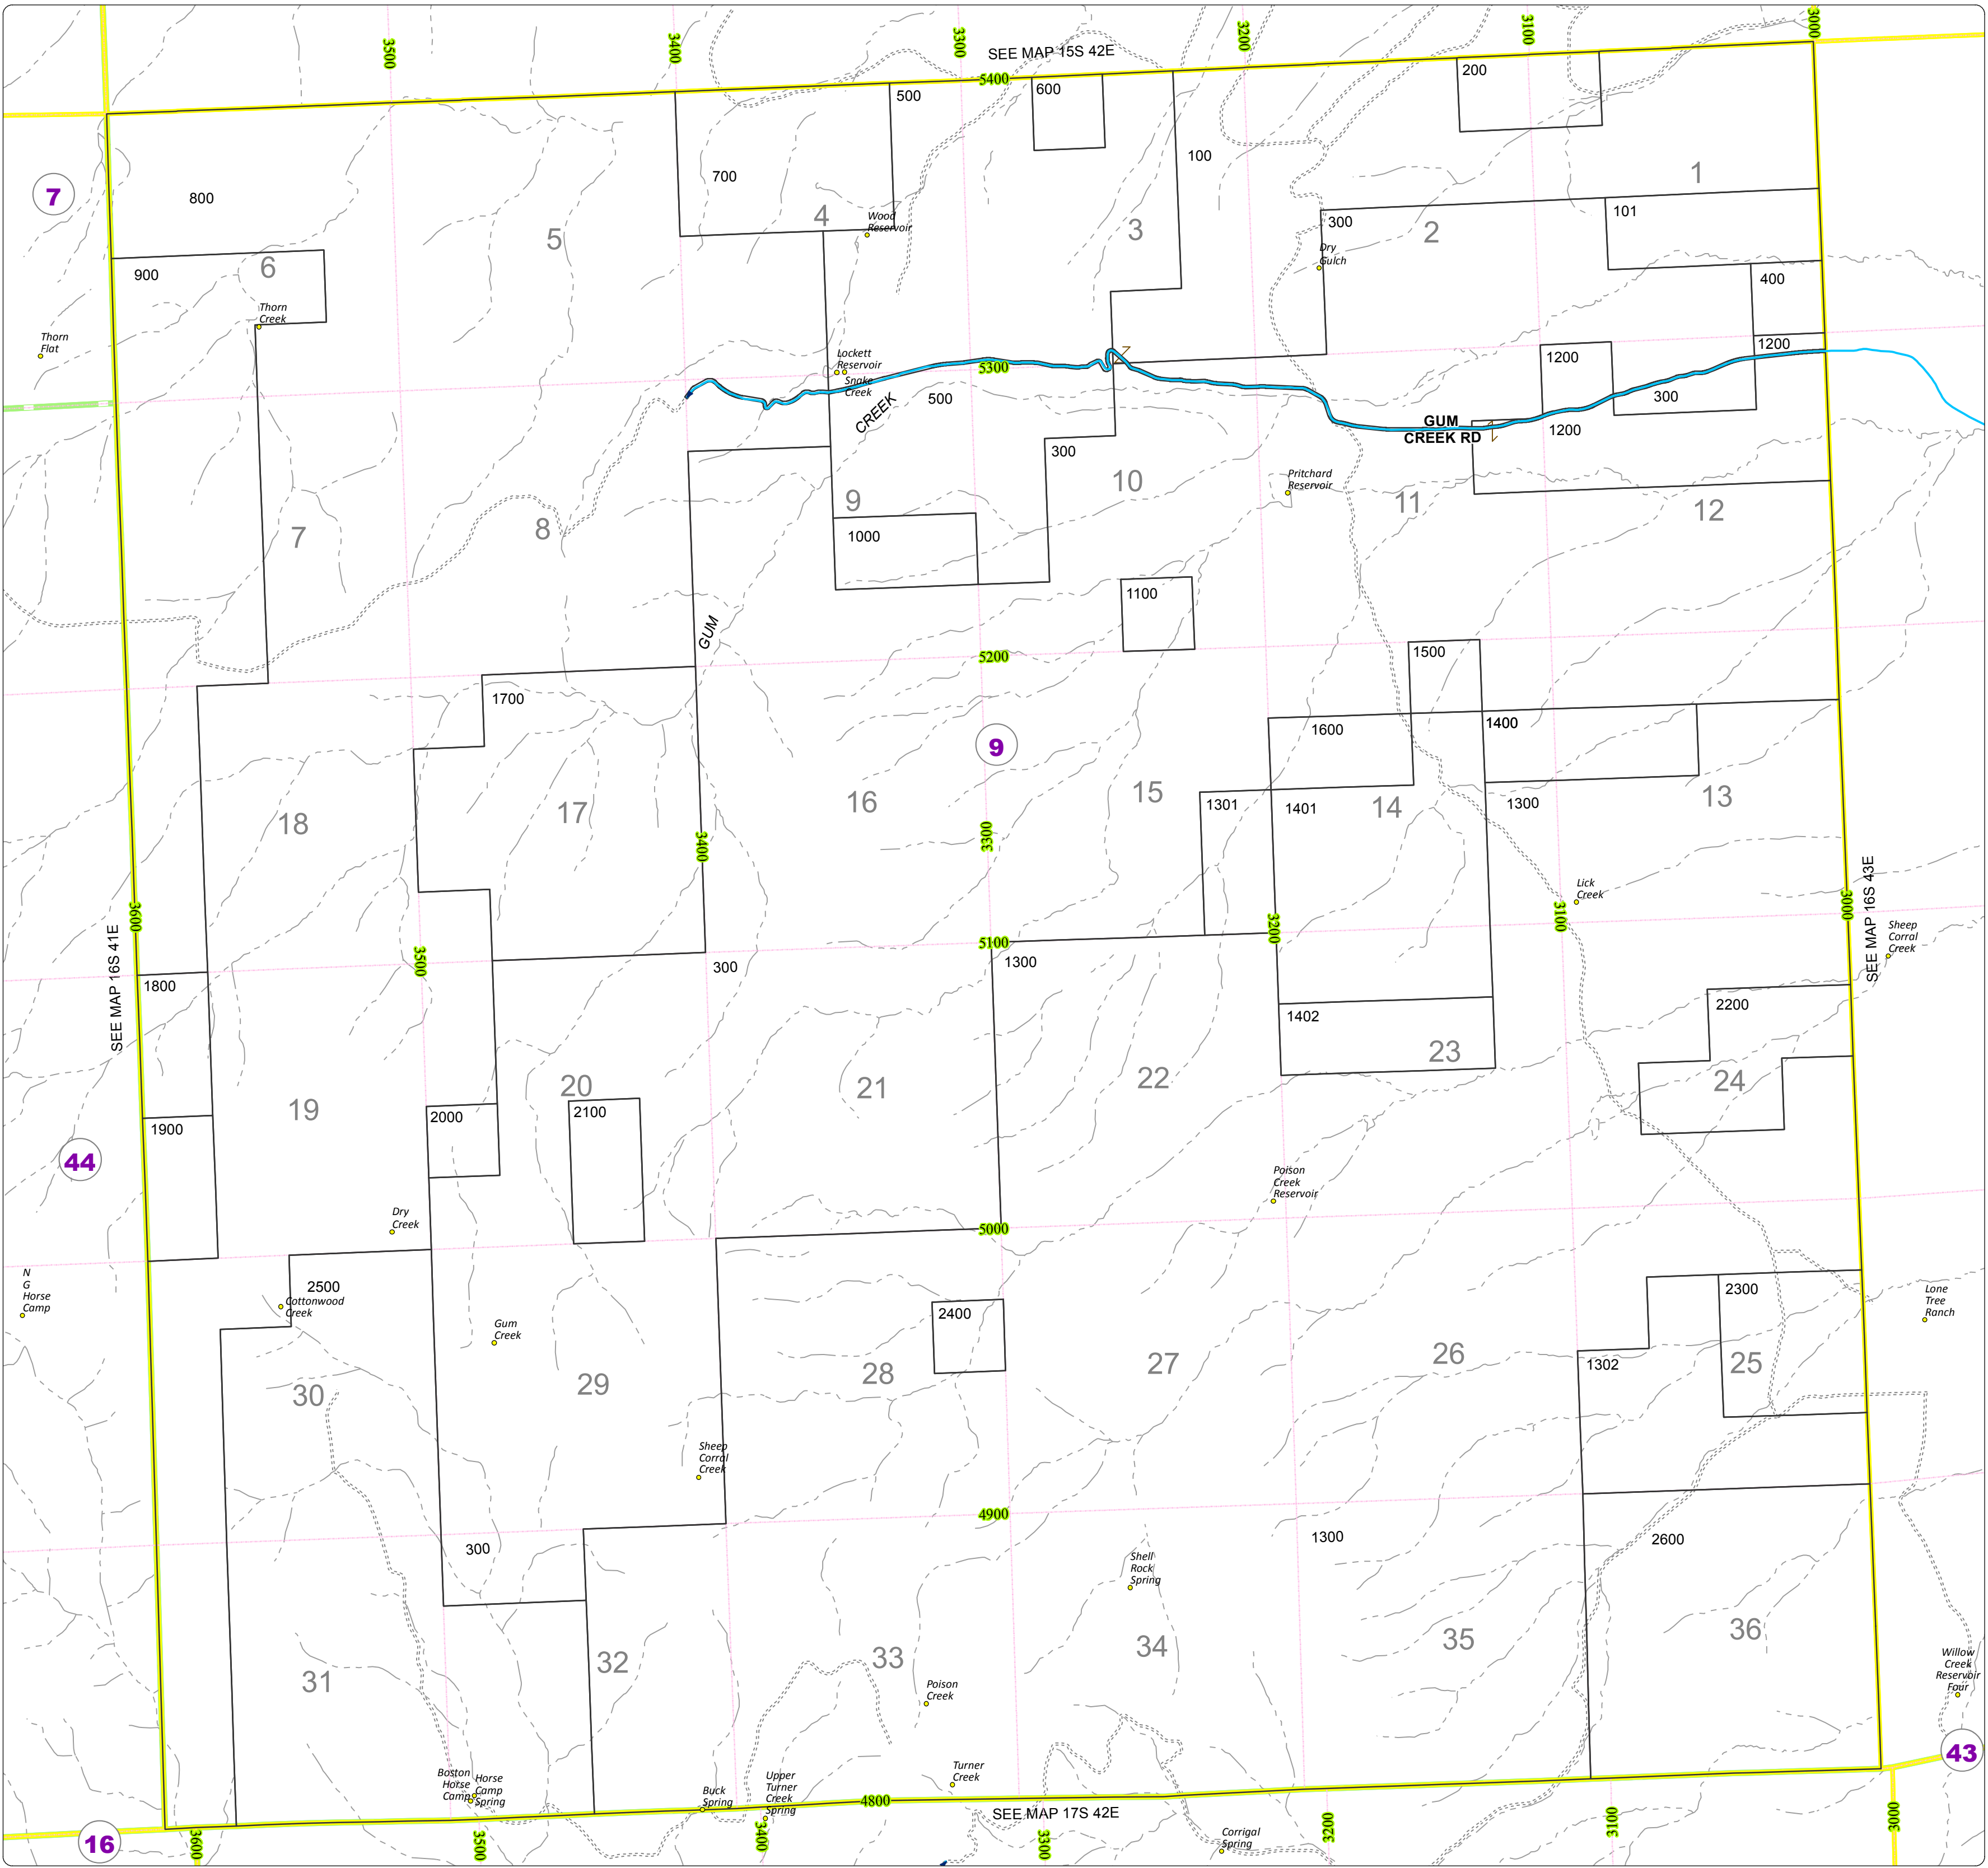

# Malheur County Address Map

- Legend
- MapNumberBoundary
  - TAX CODE AREA**
  - 9 - Jamieson / Brogan-Rural

**DISCLAIMER**  
 This information is not intended for use as an address locator and it should be noted that not all county address will be found. Parcels containing multiple addresses may only display a single address as recorded in the Assessor's database. This public information should be accepted and used by the recipient with the understanding that the data received from multiple sources was developed and collected for **assessment purpose only**.

GL2016

16S42E