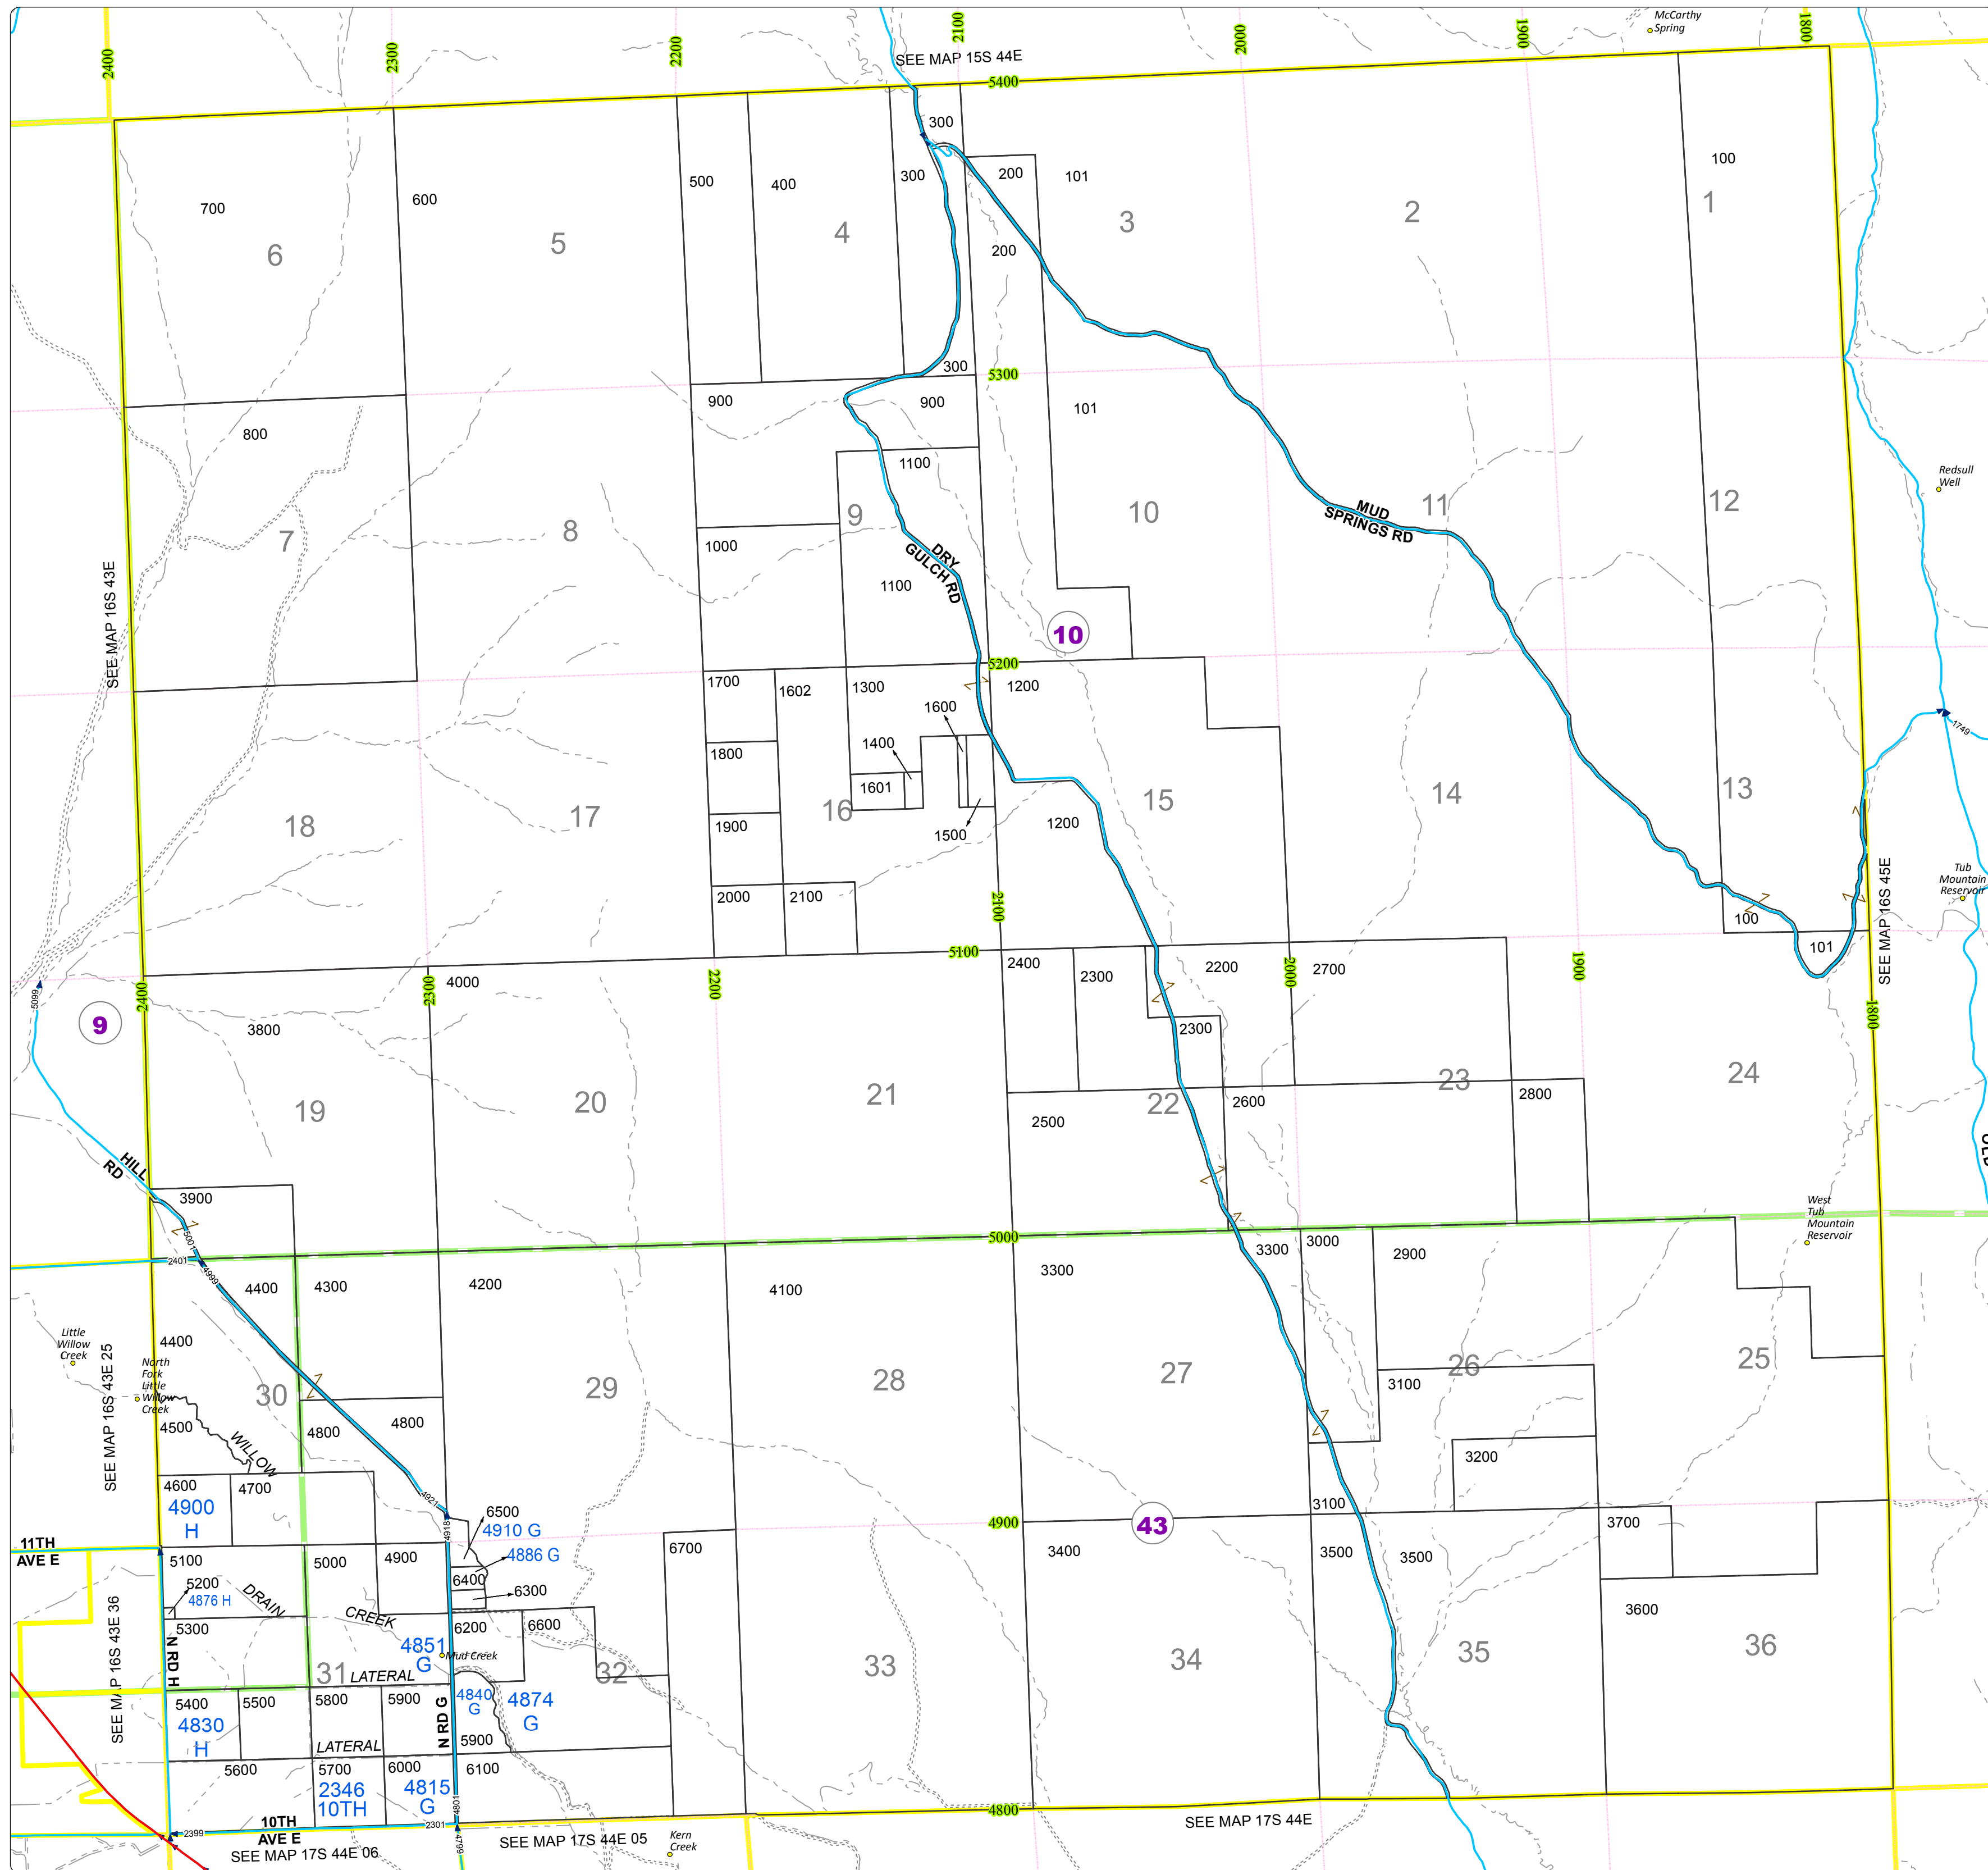

Malheur County Address Map

- Legend
- MapNumberBoundary
 - TAX CODE AREA**
 - 10 - Annex Area
 - 43 - Vale Rural-Willowcreek
 - 9 - Jamieson / Brogan-Rural

DISCLAIMER
 This information is not intended for use as an address locator and it should be noted that not all county address will be found. Parcels containing multiple addresses may only display a single address as recorded in the Assessor's database. This public information should be accepted and used by the recipient with the understanding that the data received from multiple sources was developed and collected for **assessment purpose only**.