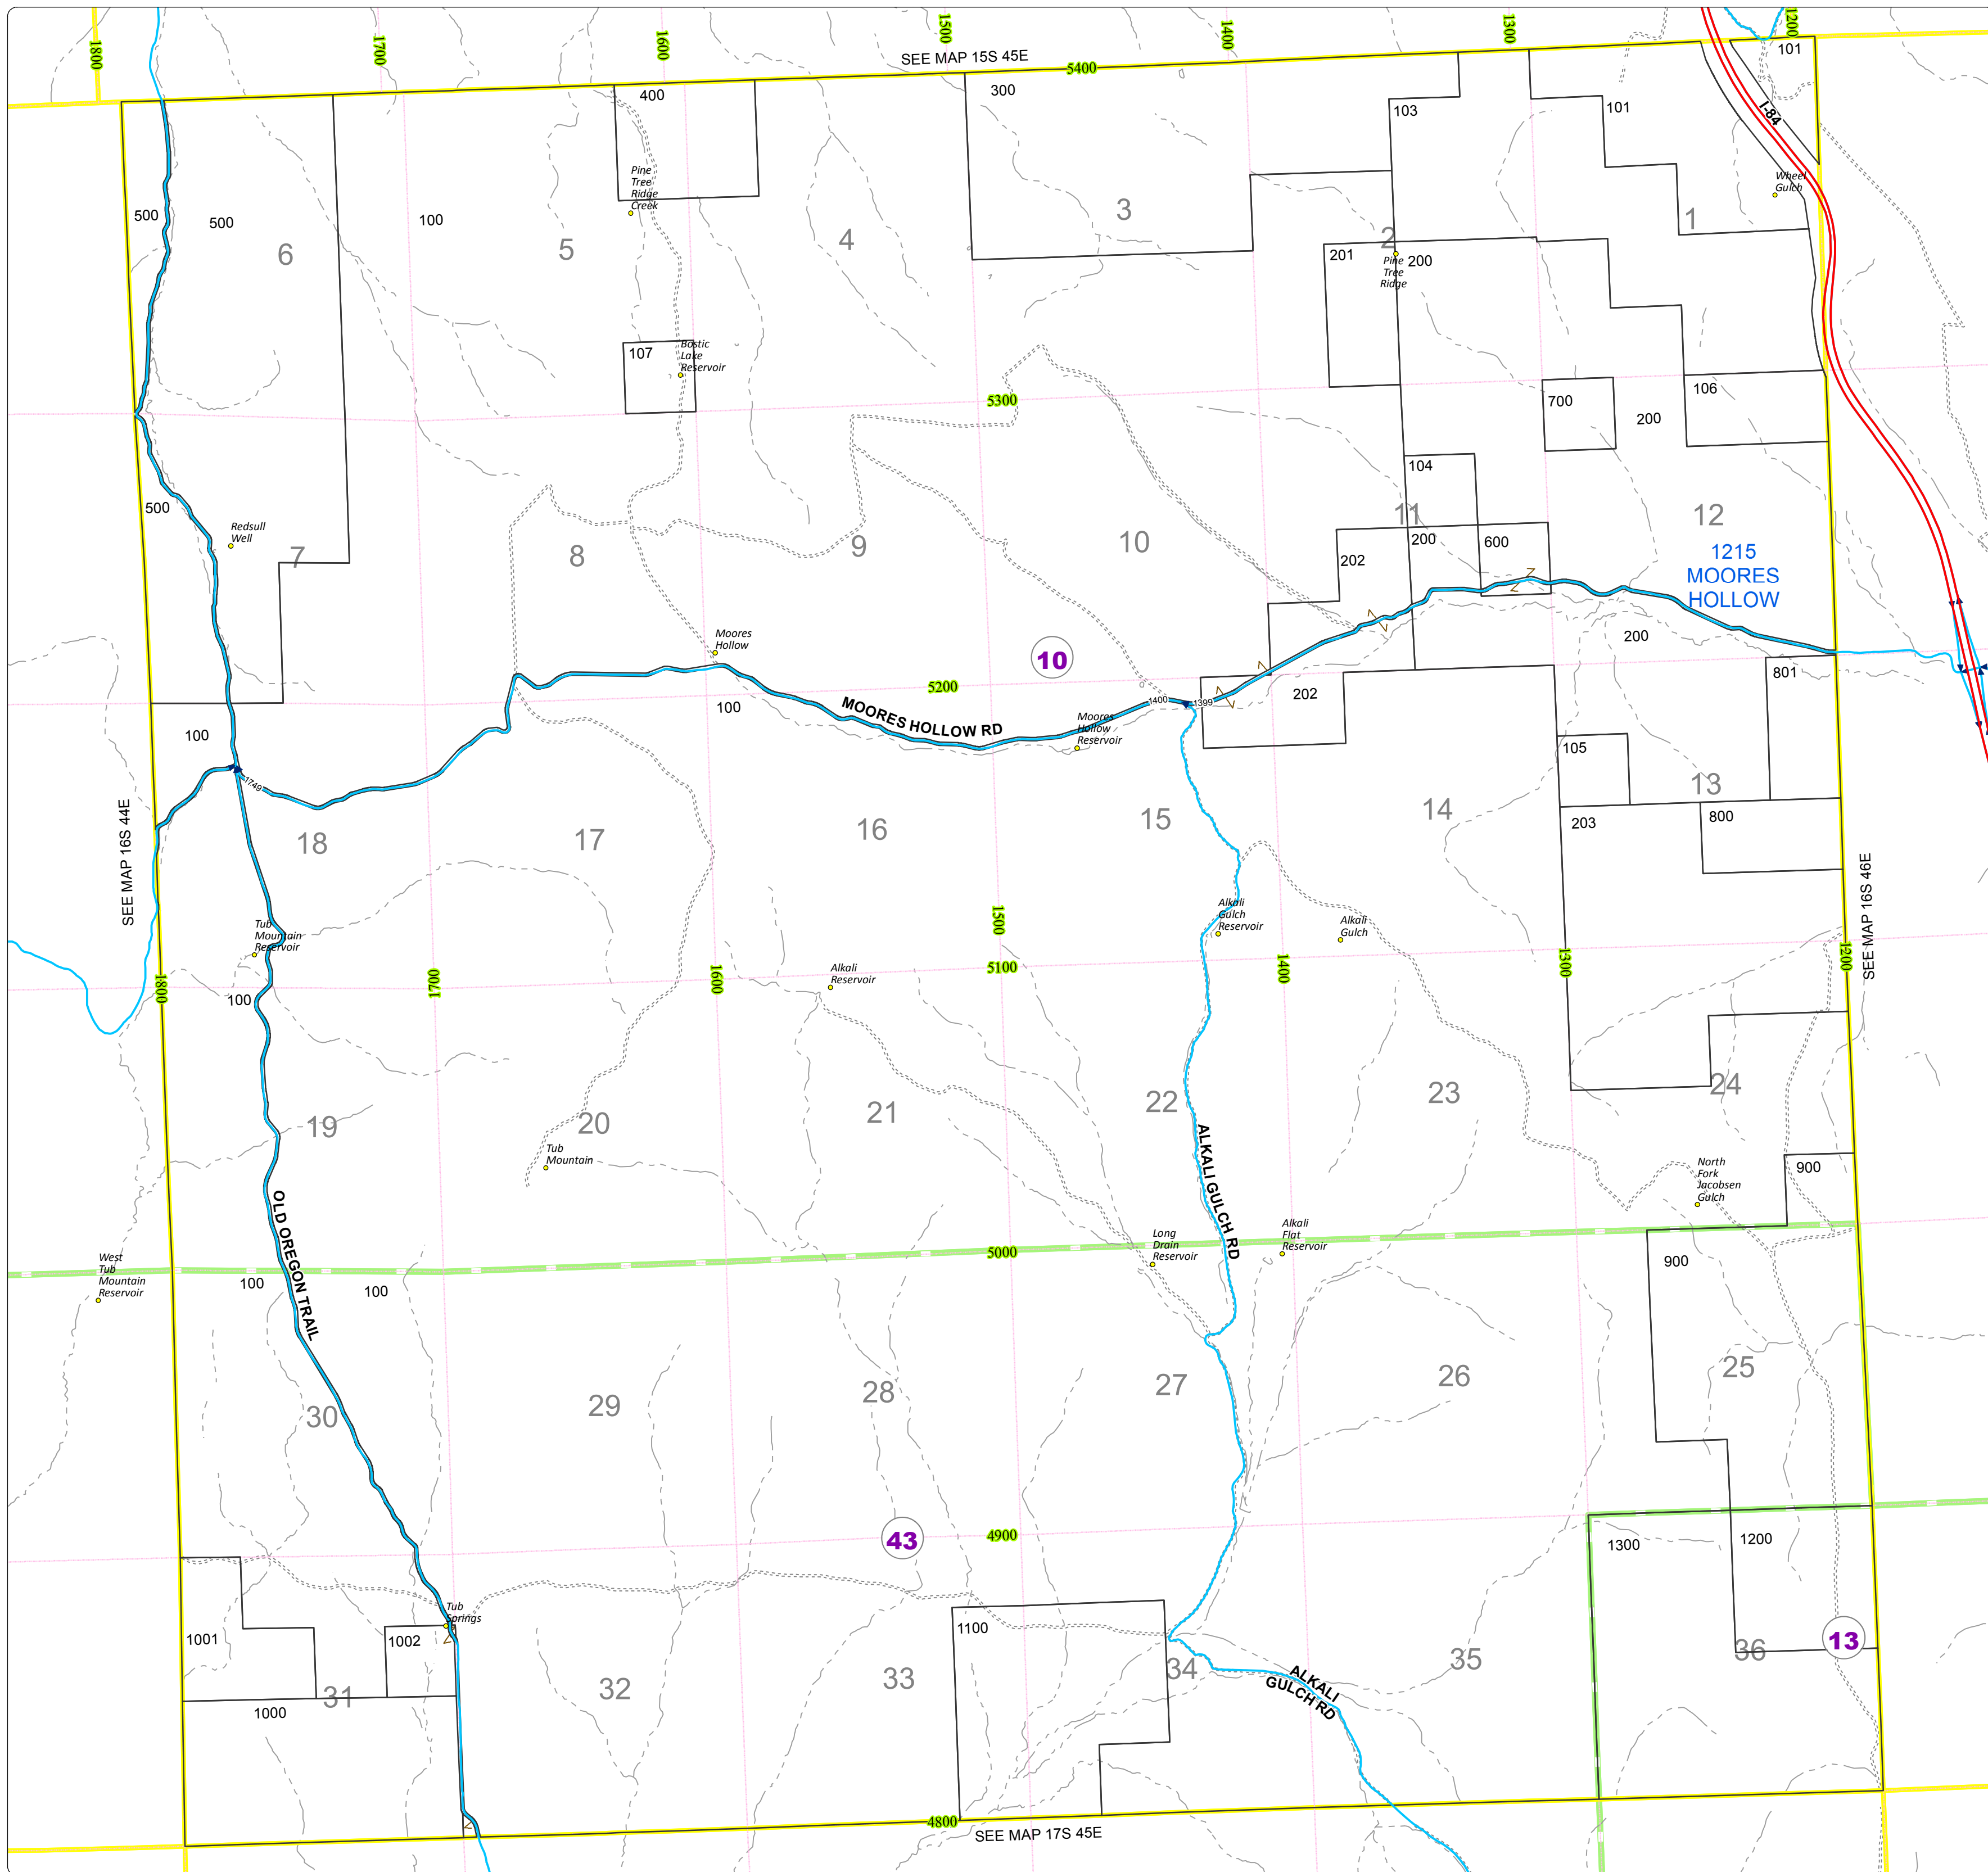

Malheur County Address Map

- Legend
- MapNumberBoundary
 - TAX CODE AREA**
 - 10 - Annex Area
 - 13 - Skyline-Hyline
 - 43 - Vale Rural-Willowcreek

DISCLAIMER
 This information is not intended for use as an address locator and it should be noted that not all county address will be found. Parcels containing multiple addresses may only display a single address as recorded in the Assessor's database. This public information should be accepted and used by the recipient with the understanding that the data received from multiple sources was developed and collected for **assessment purpose only**.