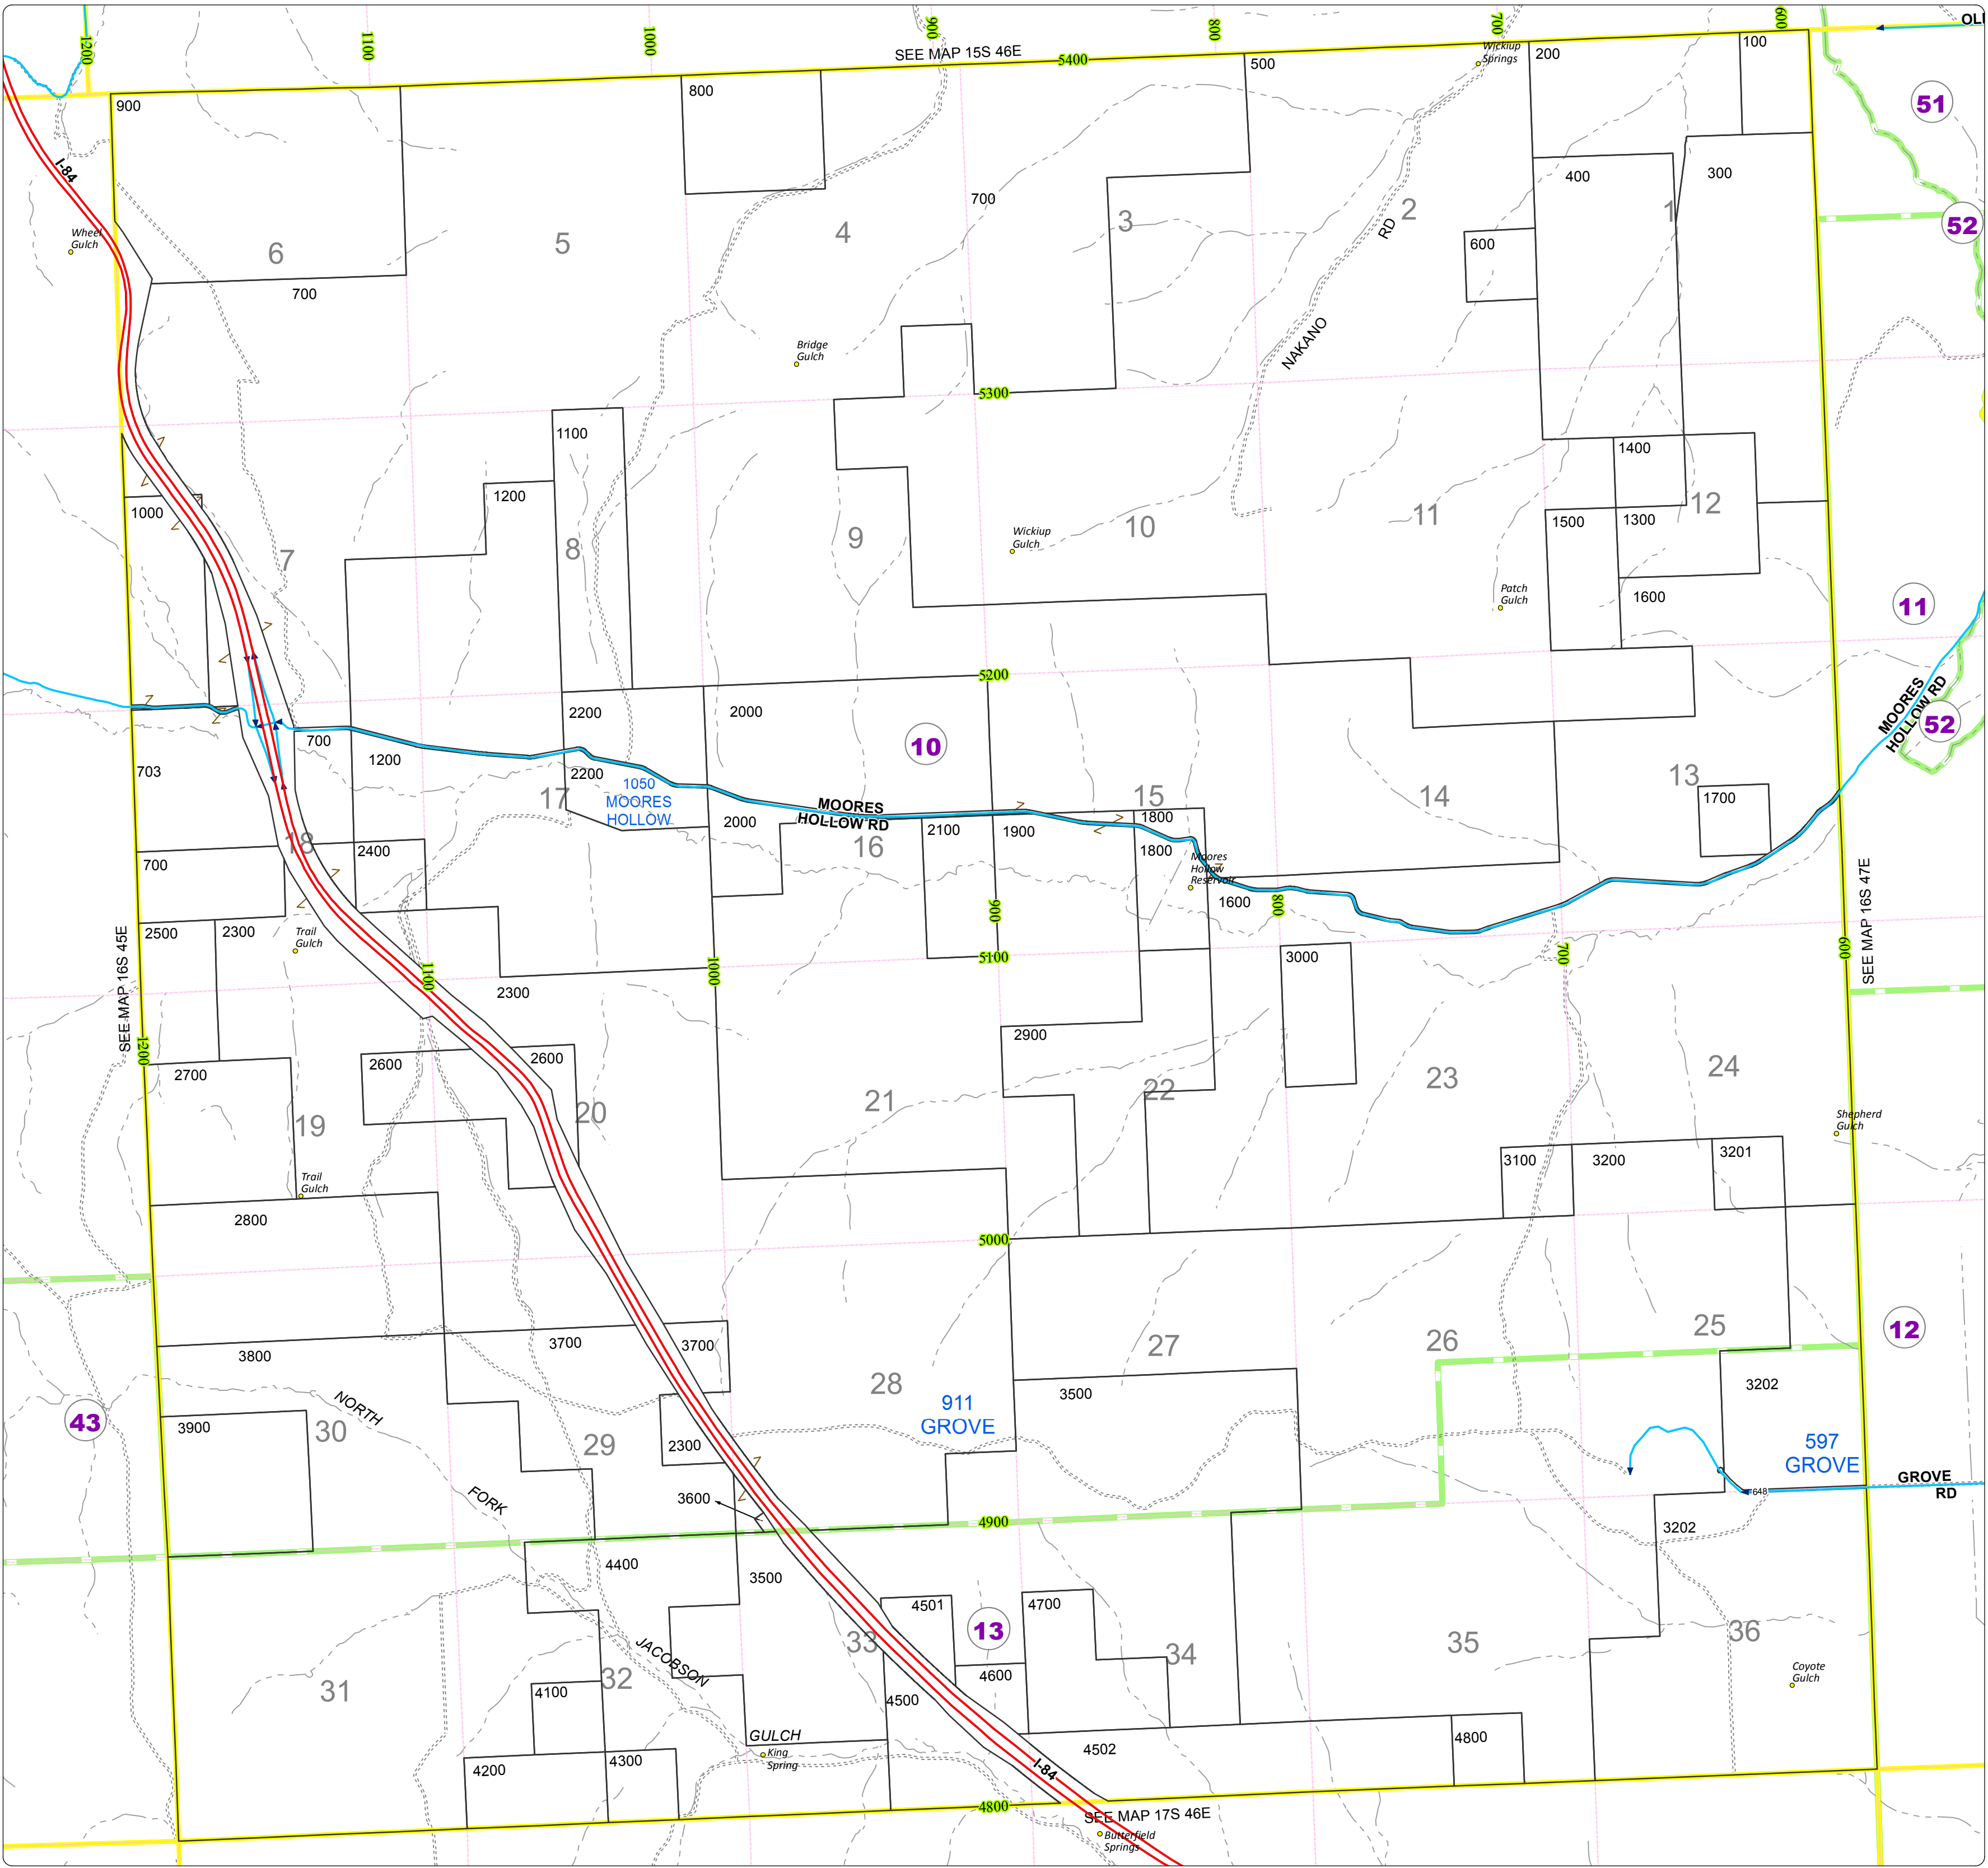

Malheur County Address Map

- Legend
- MapNumberBoundary
 - TAX CODE AREA**
 - 10 - Annex Area
 - 13 - Skyline-Hyline

DISCLAIMER
 This information is not intended for use as an address locator and it should be noted that not all county address will be found. Parcels containing multiple addresses may only display a single address as recorded in the Assessor's database. This public information should be accepted and used by the recipient with the understanding that the data received from multiple sources was developed and collected for **assessment purpose only**.

GL2016

16S46E