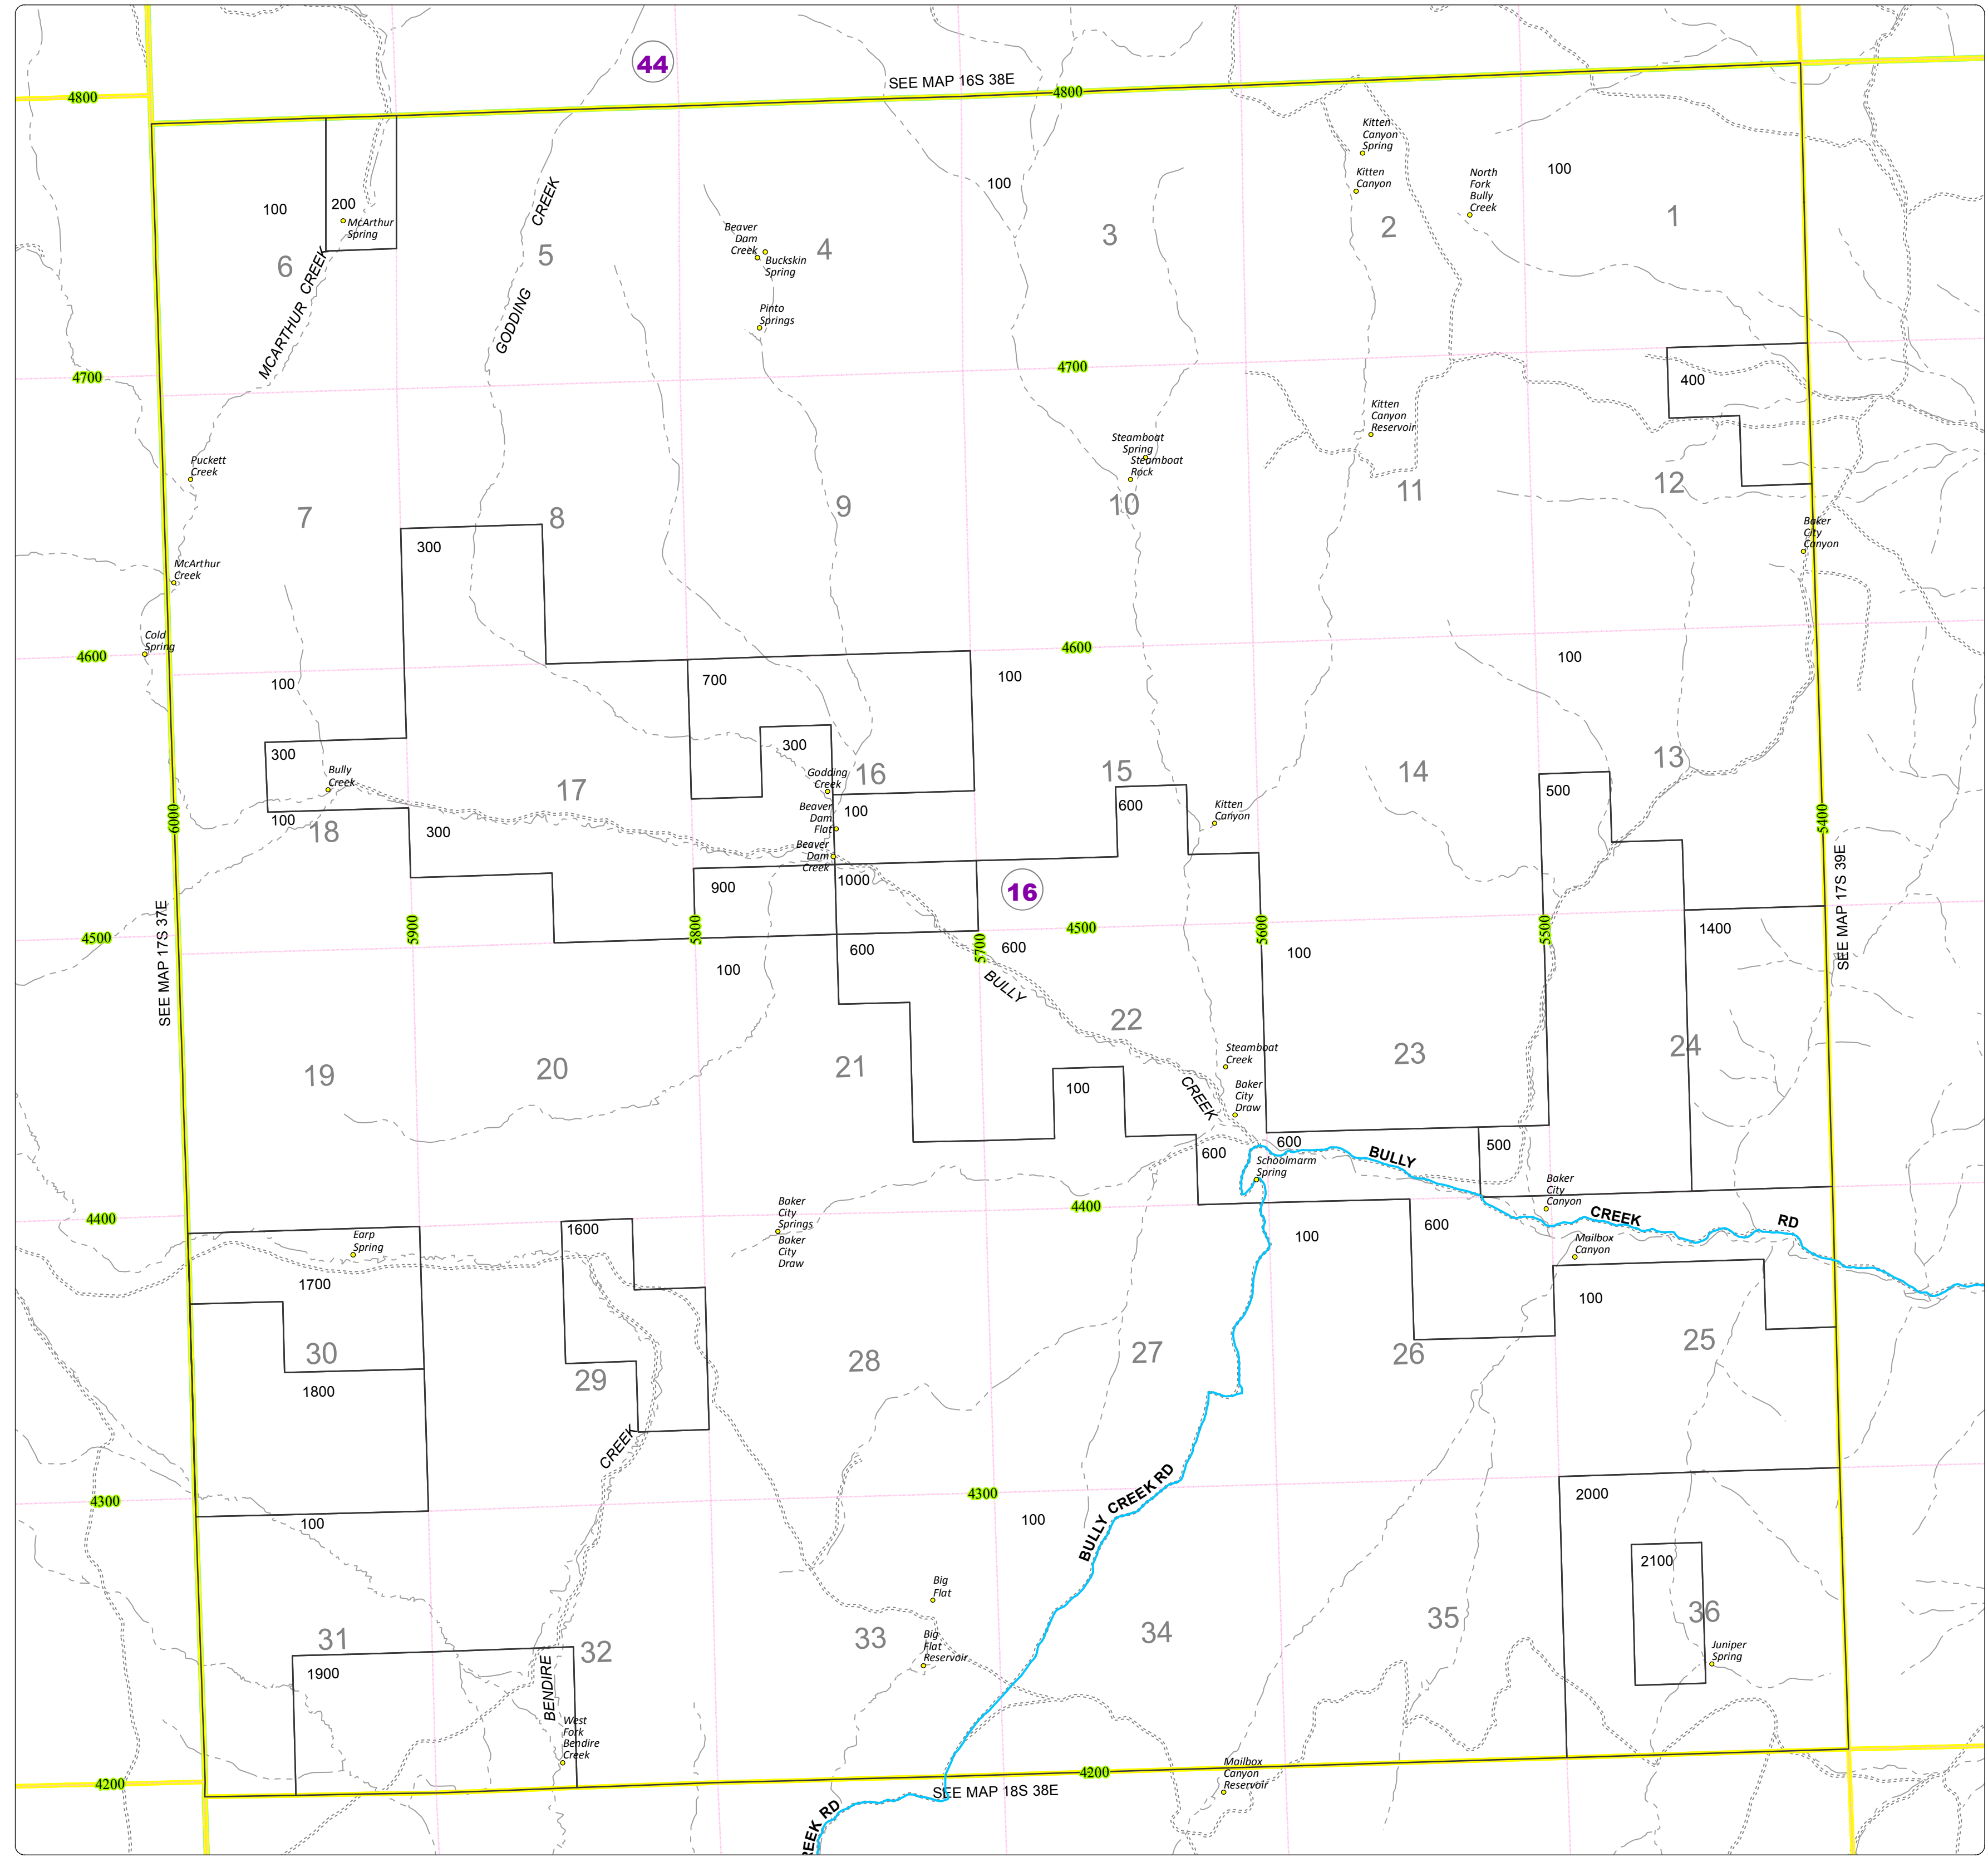

# Malheur County Address Map

- Legend
- MapNumberBoundary
  - TAX CODE AREA
  - 16 - Harper

**DISCLAIMER**  
This information is not intended for use as an address locator and it should be noted that not all county address will be found. Parcels containing multiple addresses may only display a single address as recorded in the Assessor's database. This public information should be accepted and used by the recipient with the understanding that the data received from multiple sources was developed and collected for assessment purpose only.

## 17S38E