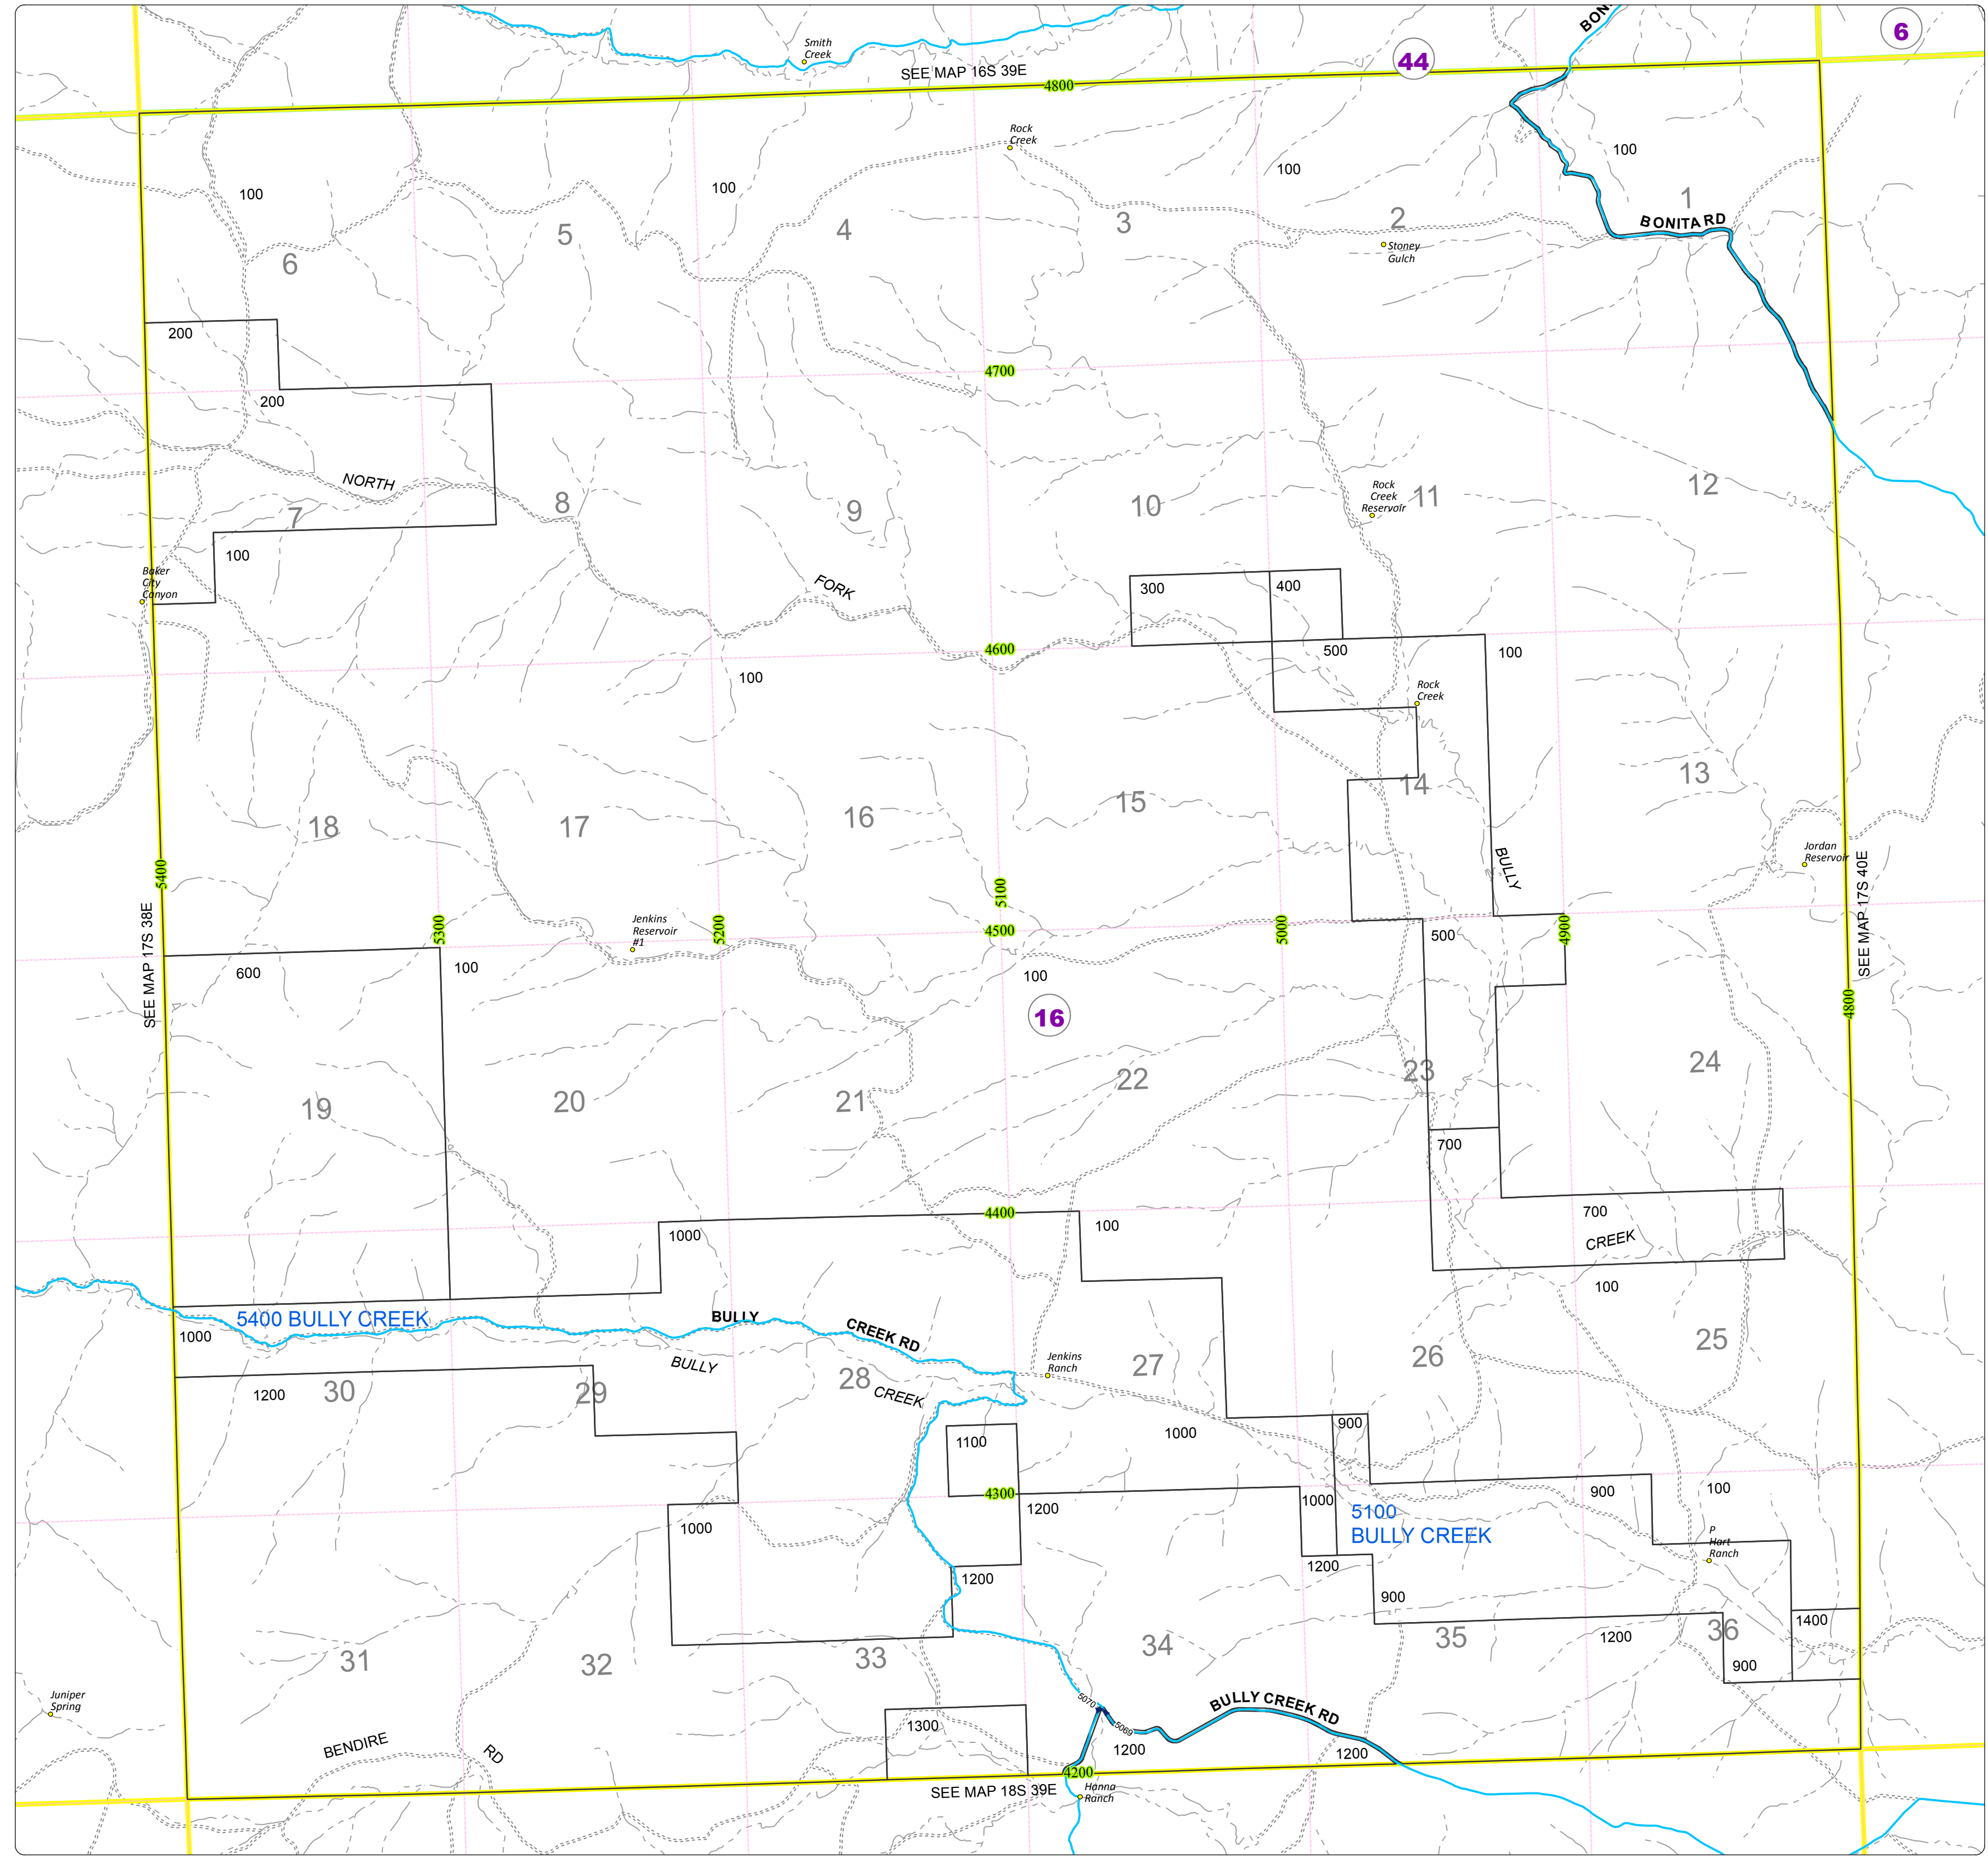

# Malheur County Address Map

- Legend
- MapNumberBoundary
  - TAX CODE AREA
  - 16 - Harper

**DISCLAIMER**  
This information is not intended for use as an address locator and it should be noted that not all county address will be found. Parcels containing multiple addresses may only display a single address as recorded in the Assessor's database. This public information should be accepted and used by the recipient with the understanding that the data received from multiple sources was developed and collected for assessment purpose only.

## 17S39E