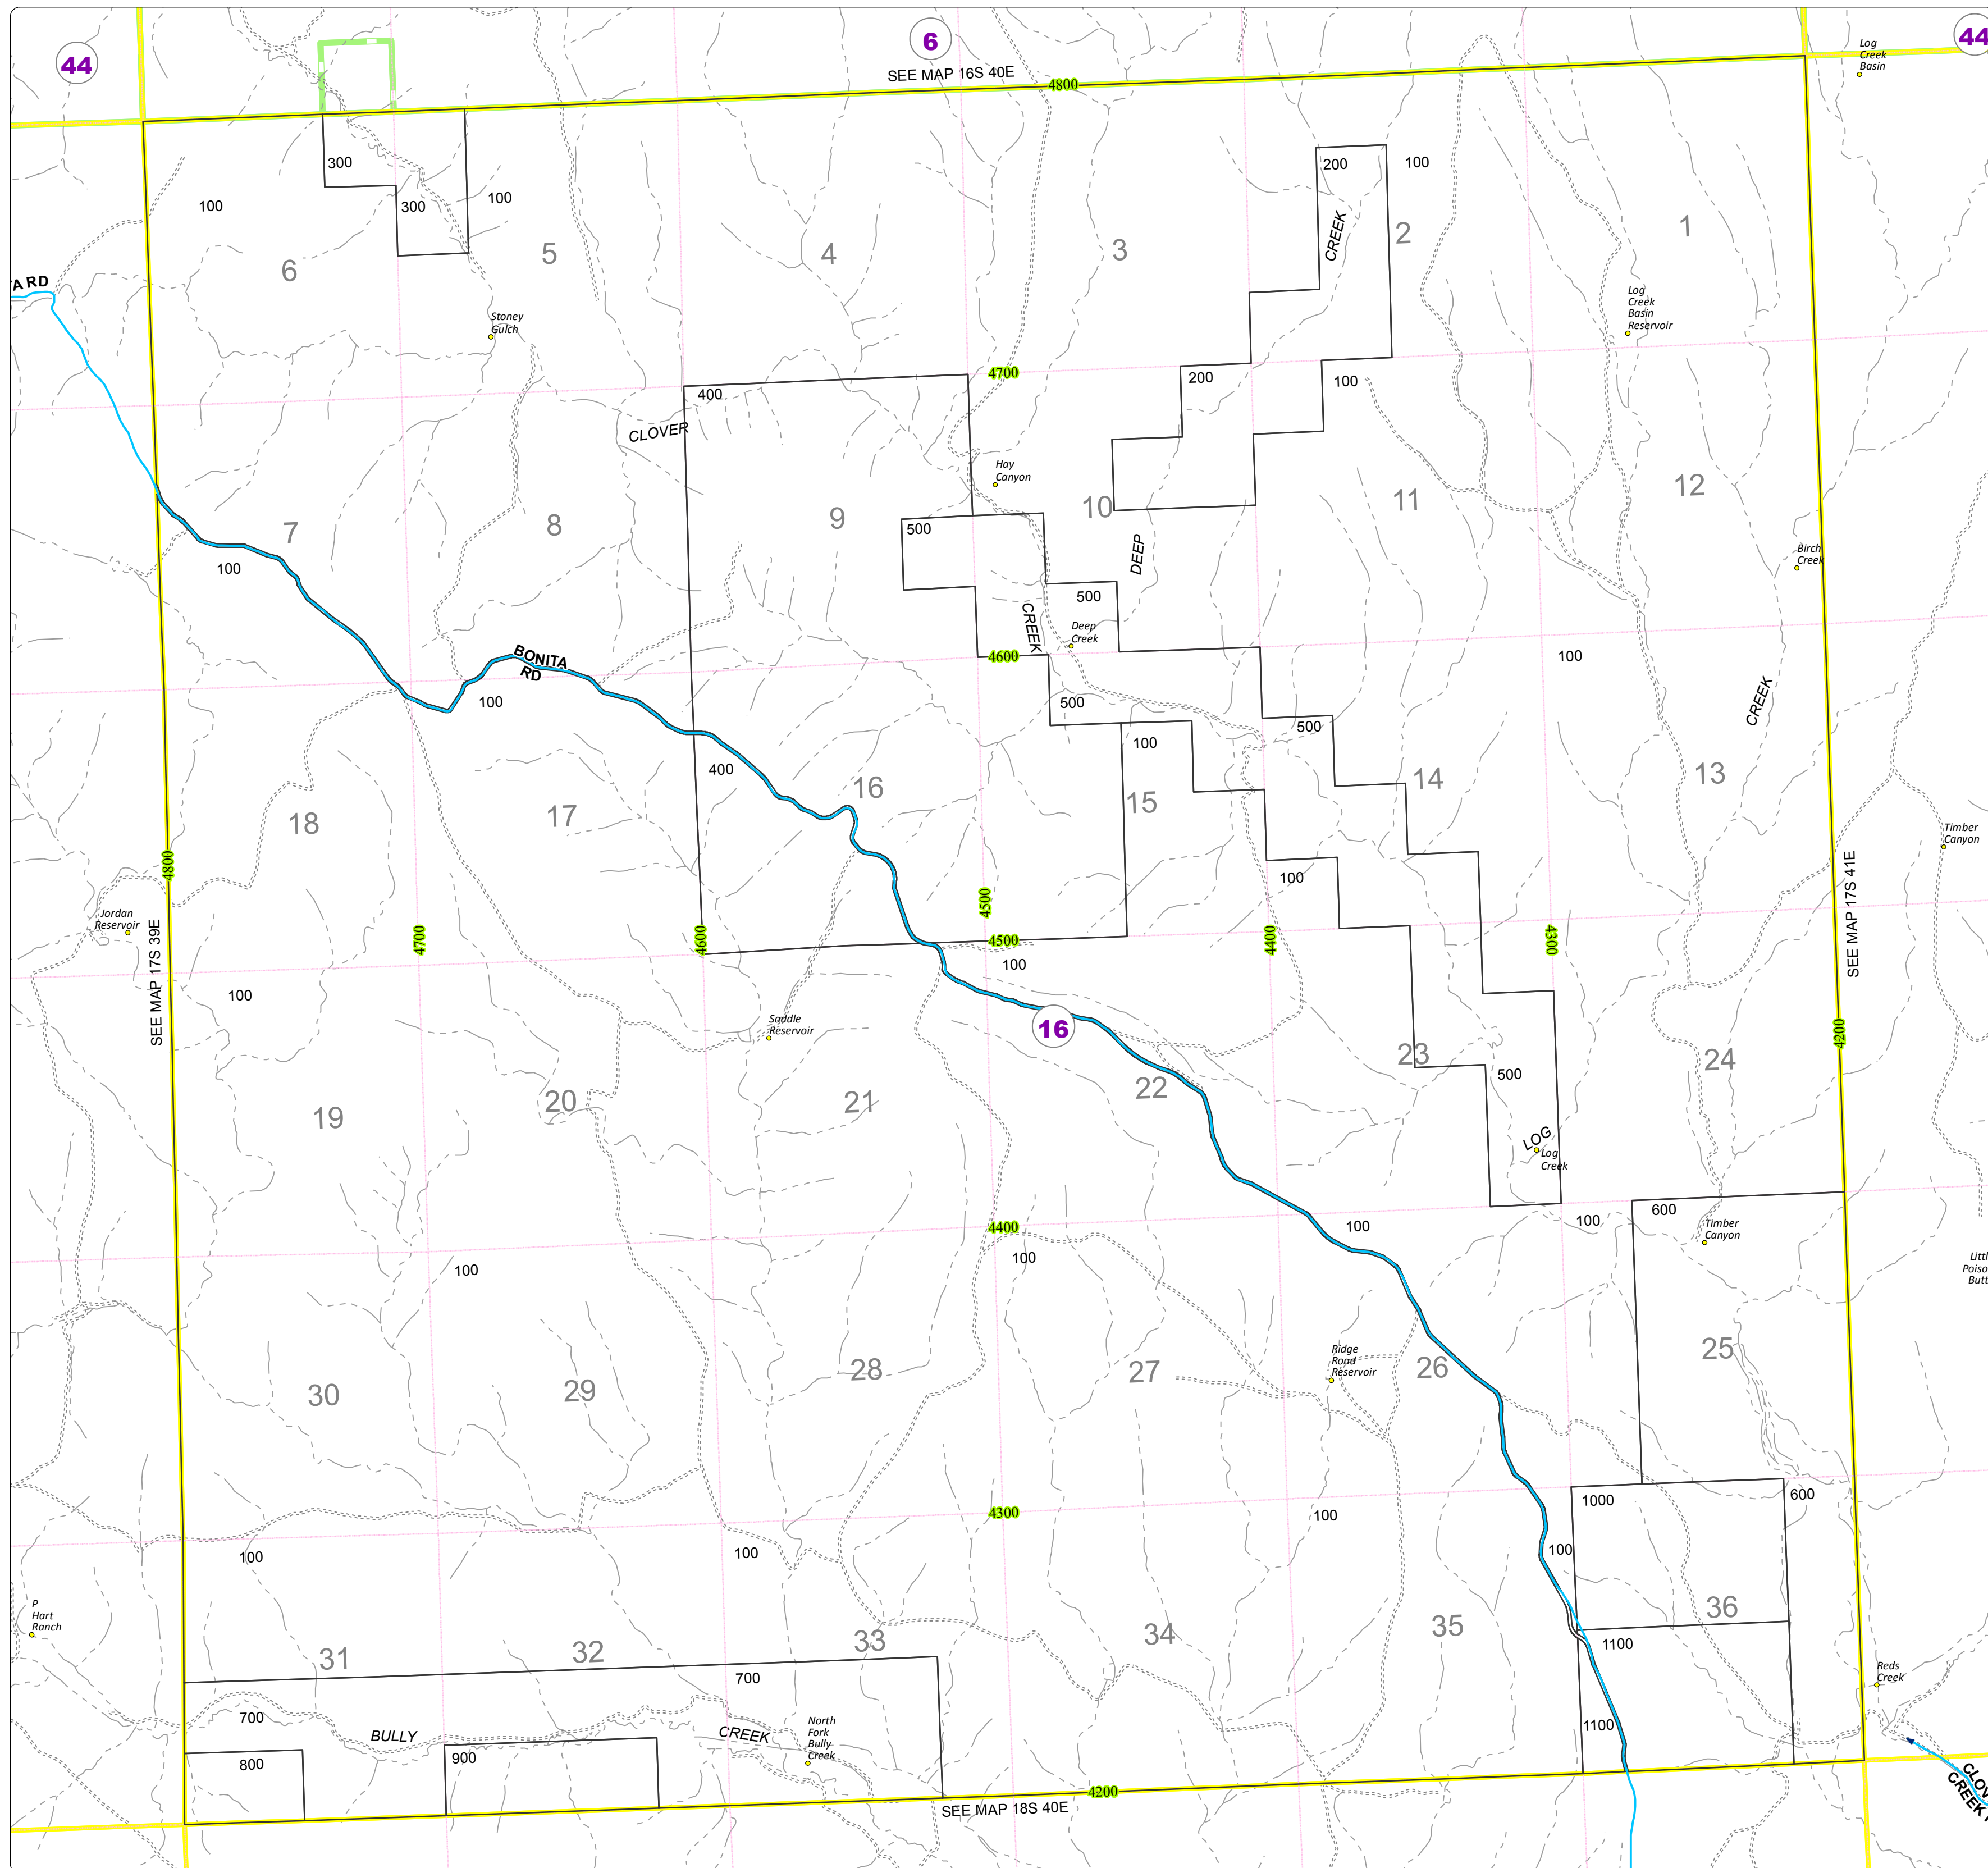

# Malheur County Address Map

- Legend
- MapNumberBoundary
  - TAX CODE AREA
  - 16 - Harper

**DISCLAIMER**  
This information is not intended for use as an address locator and it should be noted that not all county address will be found. Parcels containing multiple addresses may only display a single address as recorded in the Assessor's database. This public information should be accepted and used by the recipient with the understanding that the data received from multiple sources was developed and collected for assessment purpose only.