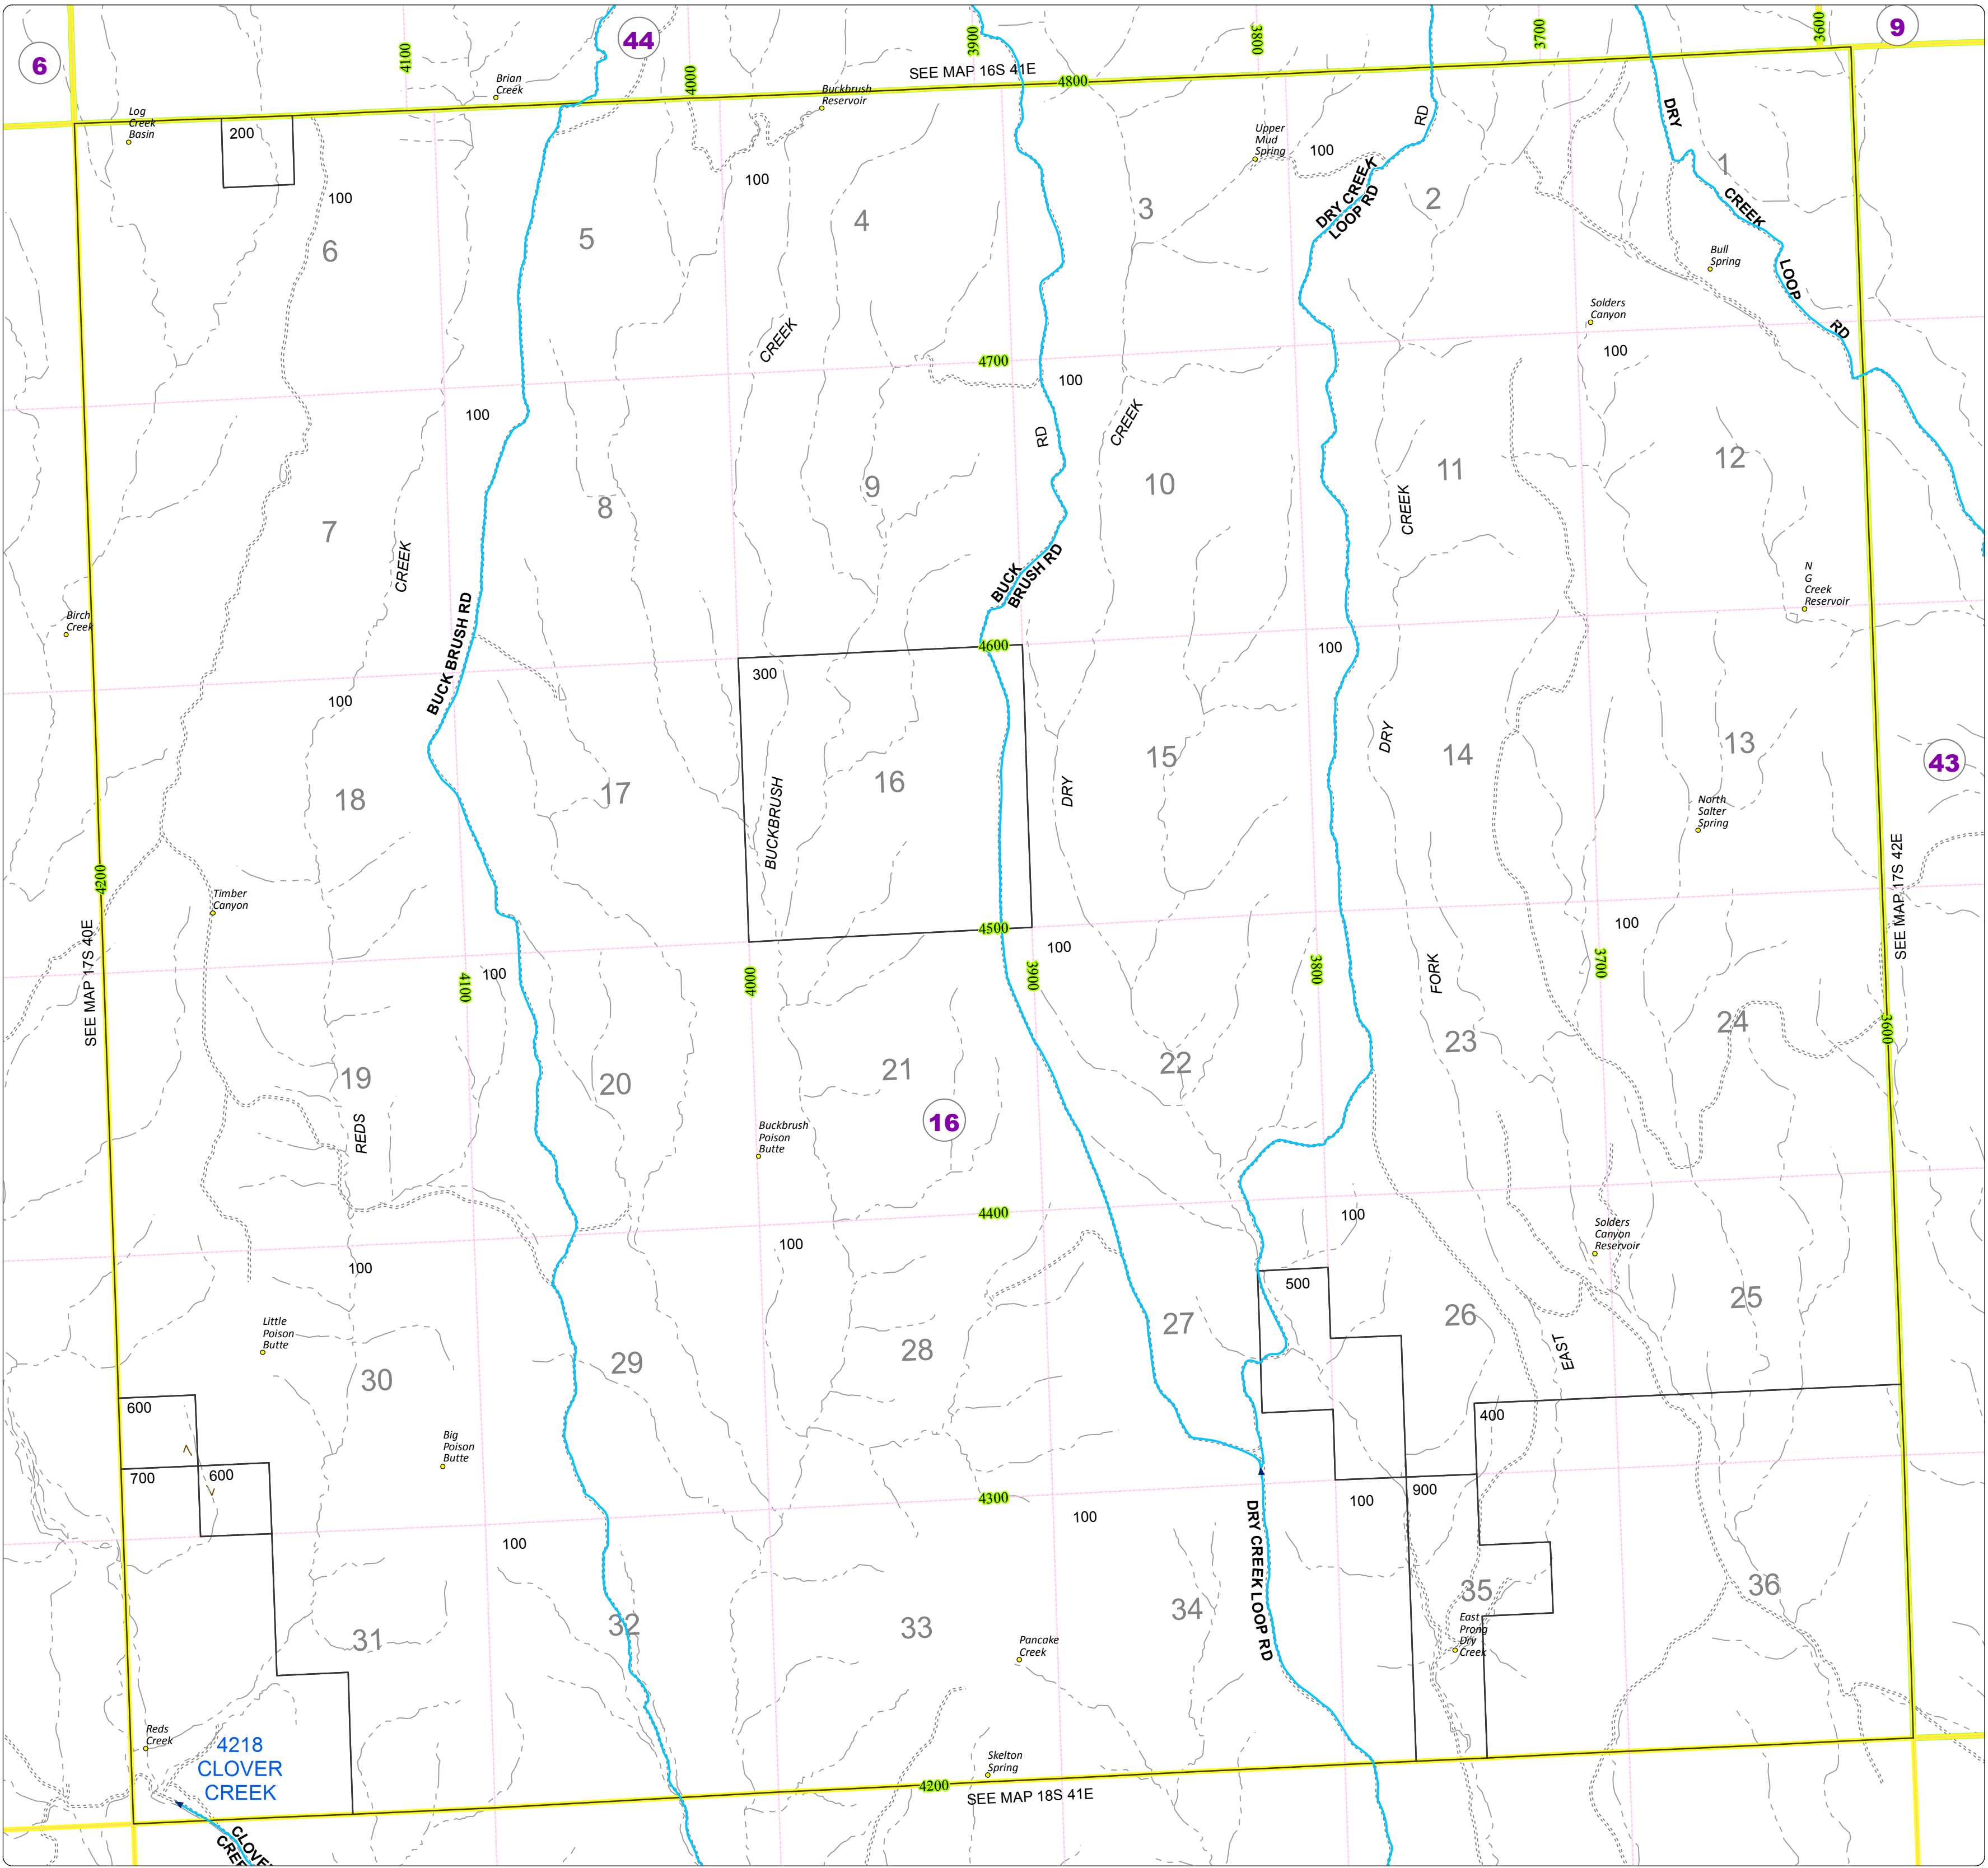

# Malheur County Address Map

- Legend
- MapNumberBoundary
  - TAX CODE AREA
  - 16 - Harper

**DISCLAIMER**  
 This information is not intended for use as an address locator and it should be noted that not all county address will be found. Parcels containing multiple addresses may only display a single address as recorded in the Assessor's database. This public information should be accepted and used by the recipient with the understanding that the data received from multiple sources was developed and collected for assessment purpose only.