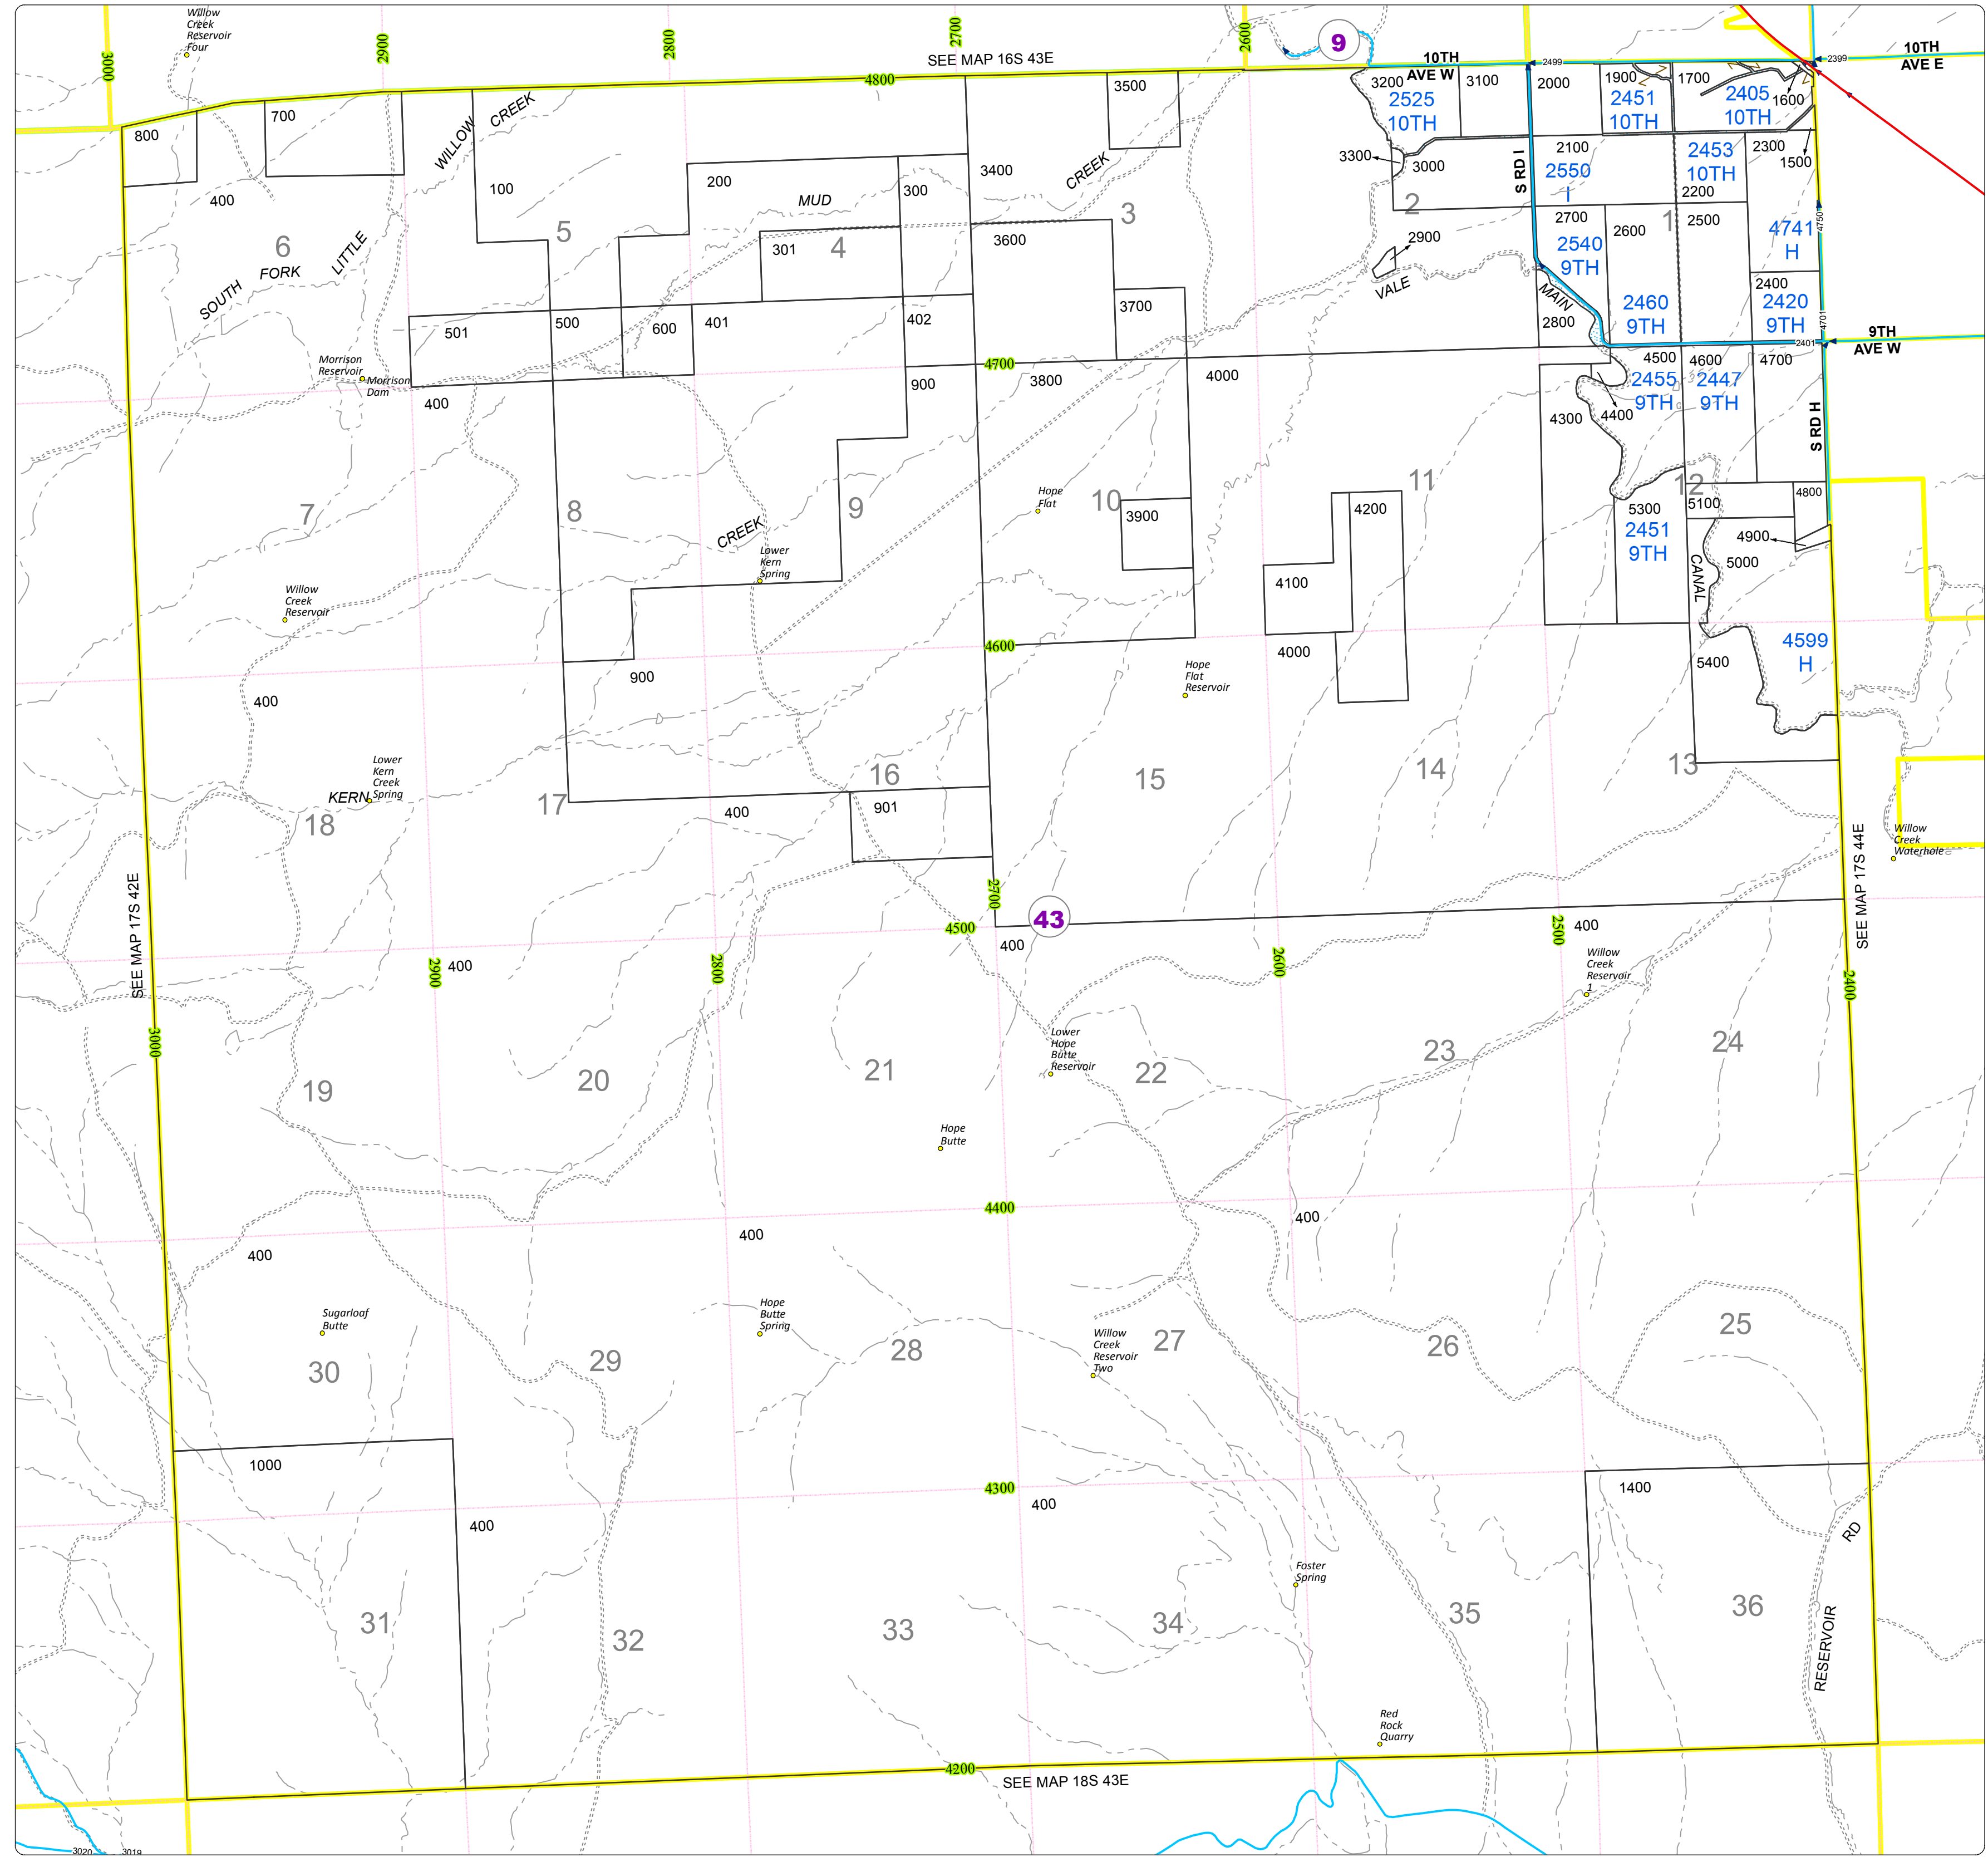

# Malheur County Address Map

- Legend
- MapNumberBoundary
  - TAX CODE AREA
  - 43 - Vale Rural-Willowcreek

**DISCLAIMER**  
 This information is not intended for use as an address locator and it should be noted that not all county address will be found. Parcels containing multiple addresses may only display a single address as recorded in the Assessor's database. This public information should be accepted and used by the recipient with the understanding that the data received from multiple sources was developed and collected for **assessment purpose only**.

GL2016

17S43E