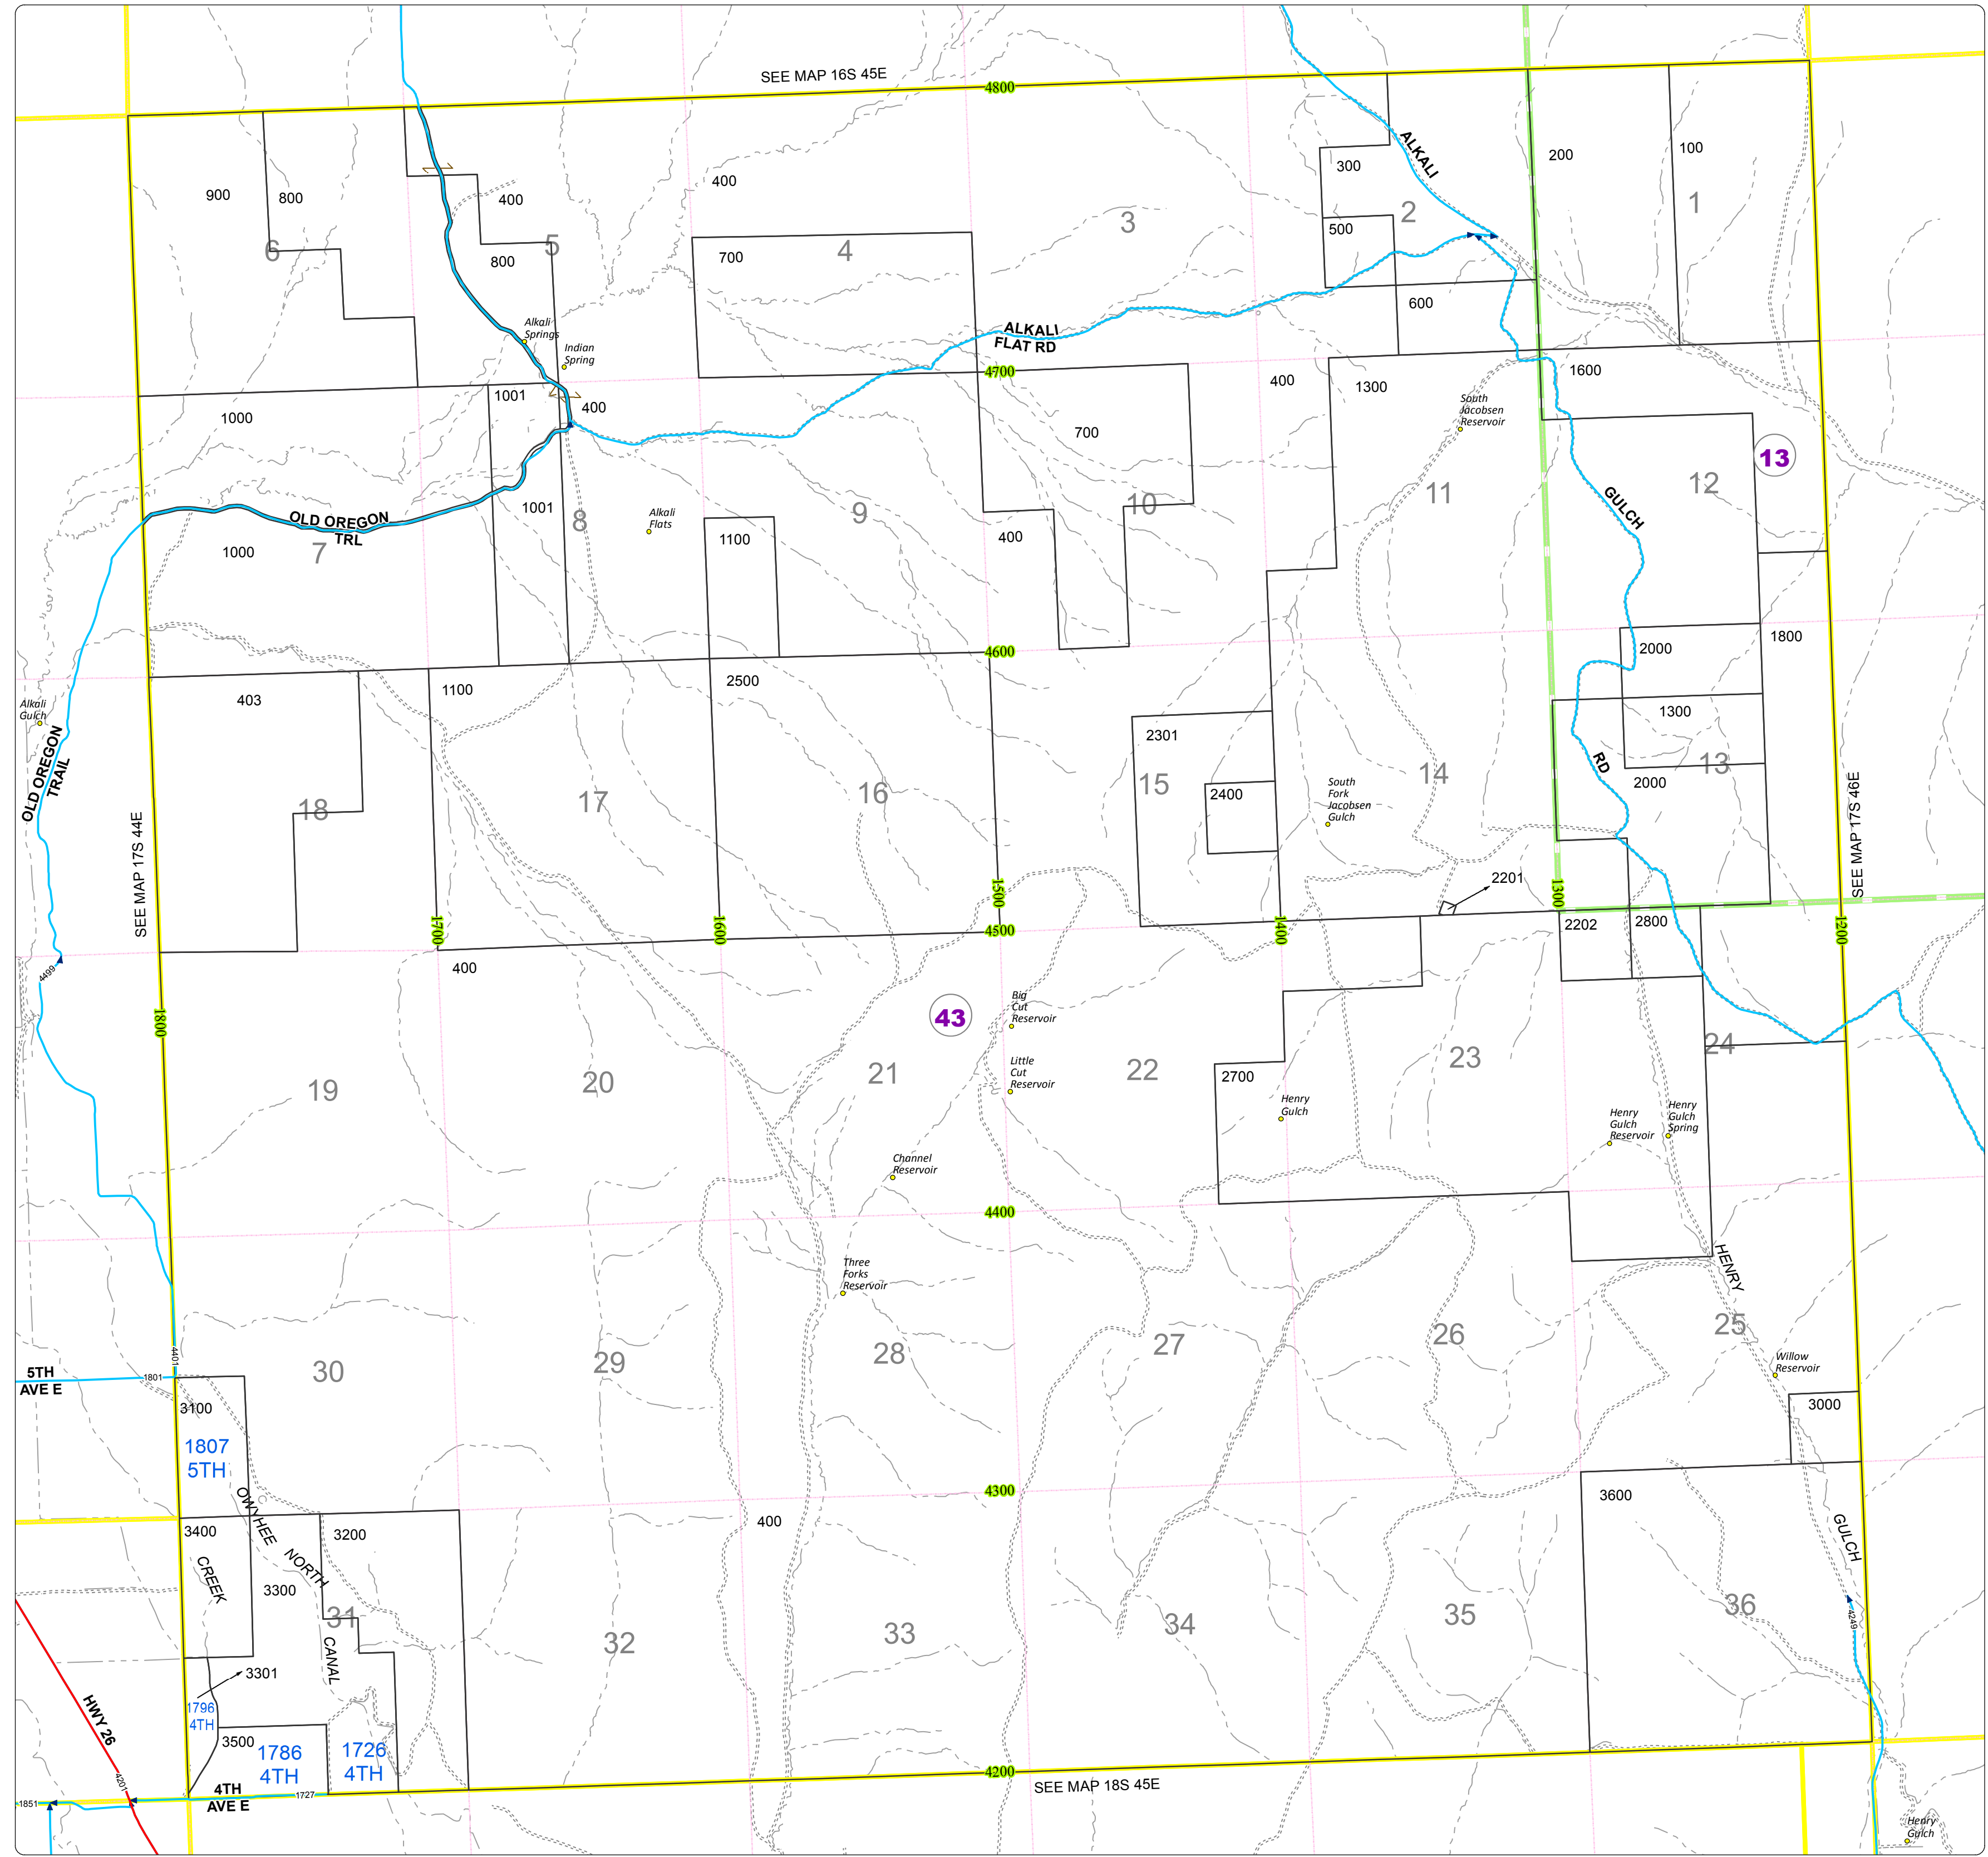

Malheur County Address Map

- Legend
- MapNumberBoundary
 - TAX CODE AREA**
 - 13 - Skyline-Hyline
 - 43 - Vale Rural-Willowcreek

DISCLAIMER
This information is not intended for use as an address locator and it should be noted that not all county address will be found. Parcels containing multiple addresses may only display a single address as recorded in the Assessor's database. This public information should be accepted and used by the recipient with the understanding that the data received from multiple sources was developed and collected for assessment purpose only.

GL2016

17S45E