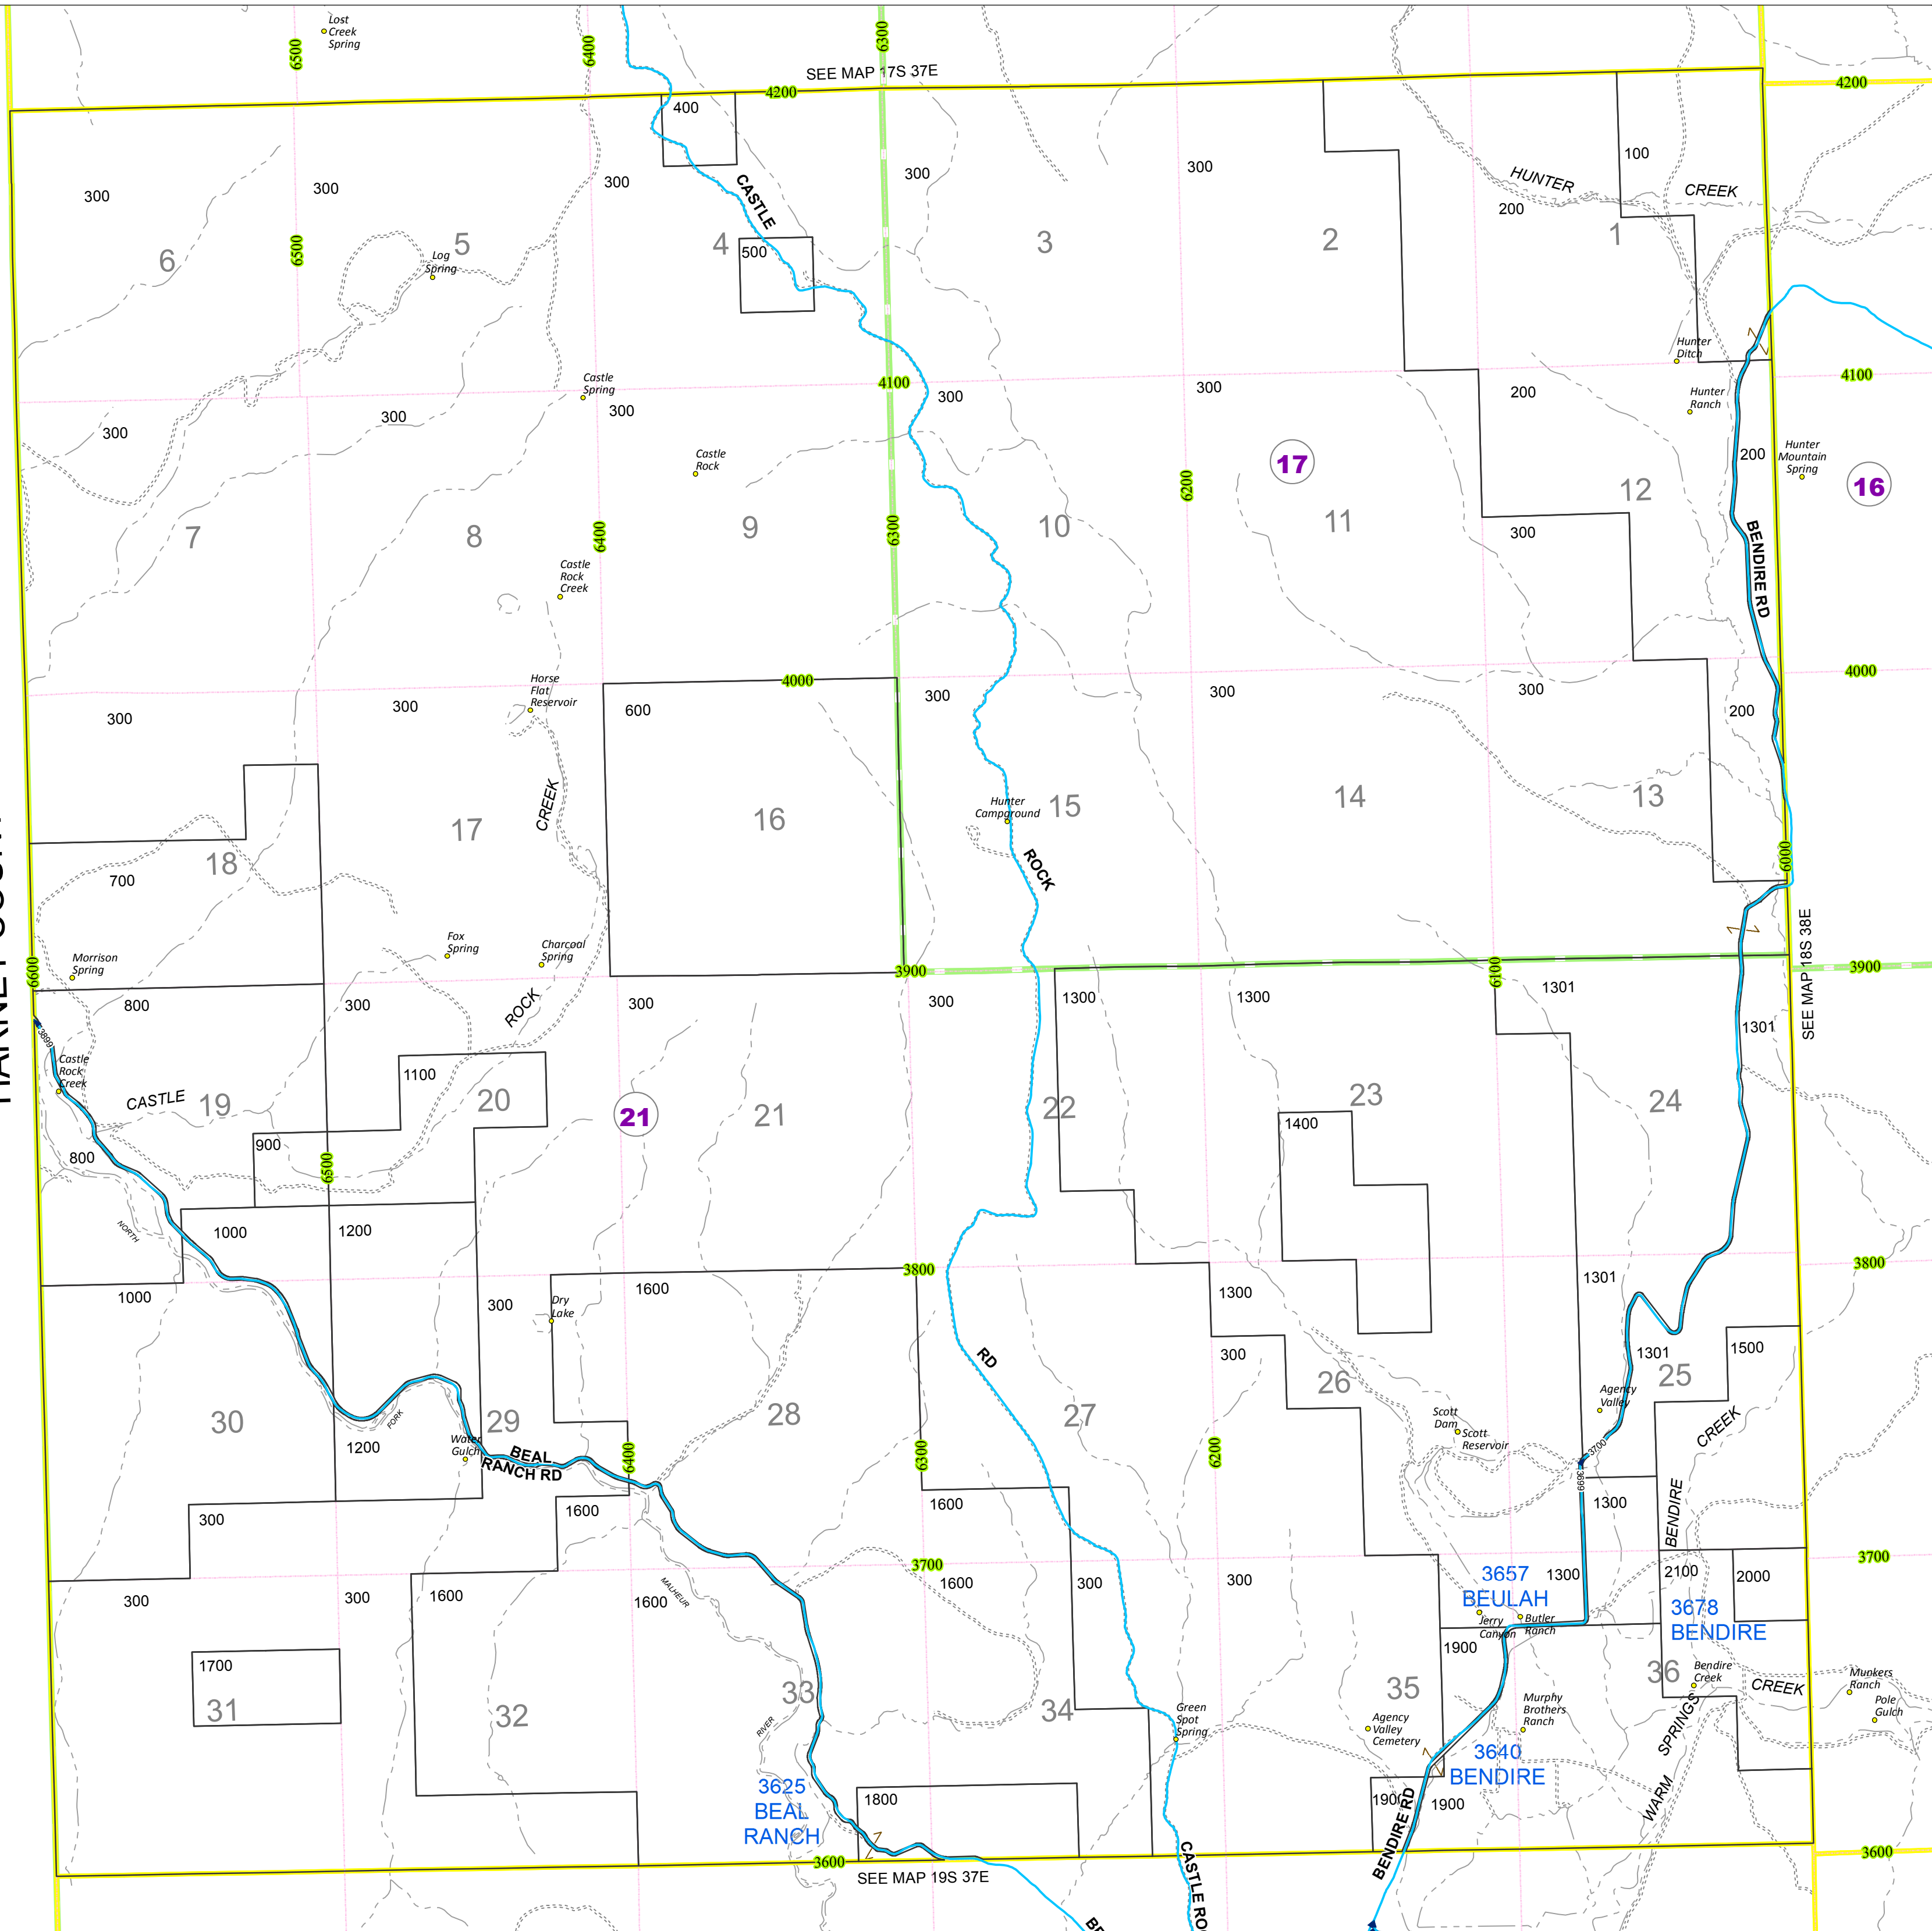

Malheur County Address Map

- Legend
- MapNumberBoundary
 - TAX CODE AREA**
 - 16 - Harper
 - 17 - Westfall
 - 21 - Juntura

HARNEY COUNTY

DISCLAIMER
This information is not intended for use as an address locator and it should be noted that not all county address will be found. Parcels containing multiple addresses may only display a single address as recorded in the Assessor's database. This public information should be accepted and used by the recipient with the understanding that the data received from multiple sources was developed and collected for assessment purpose only.

GL2016

18S37E