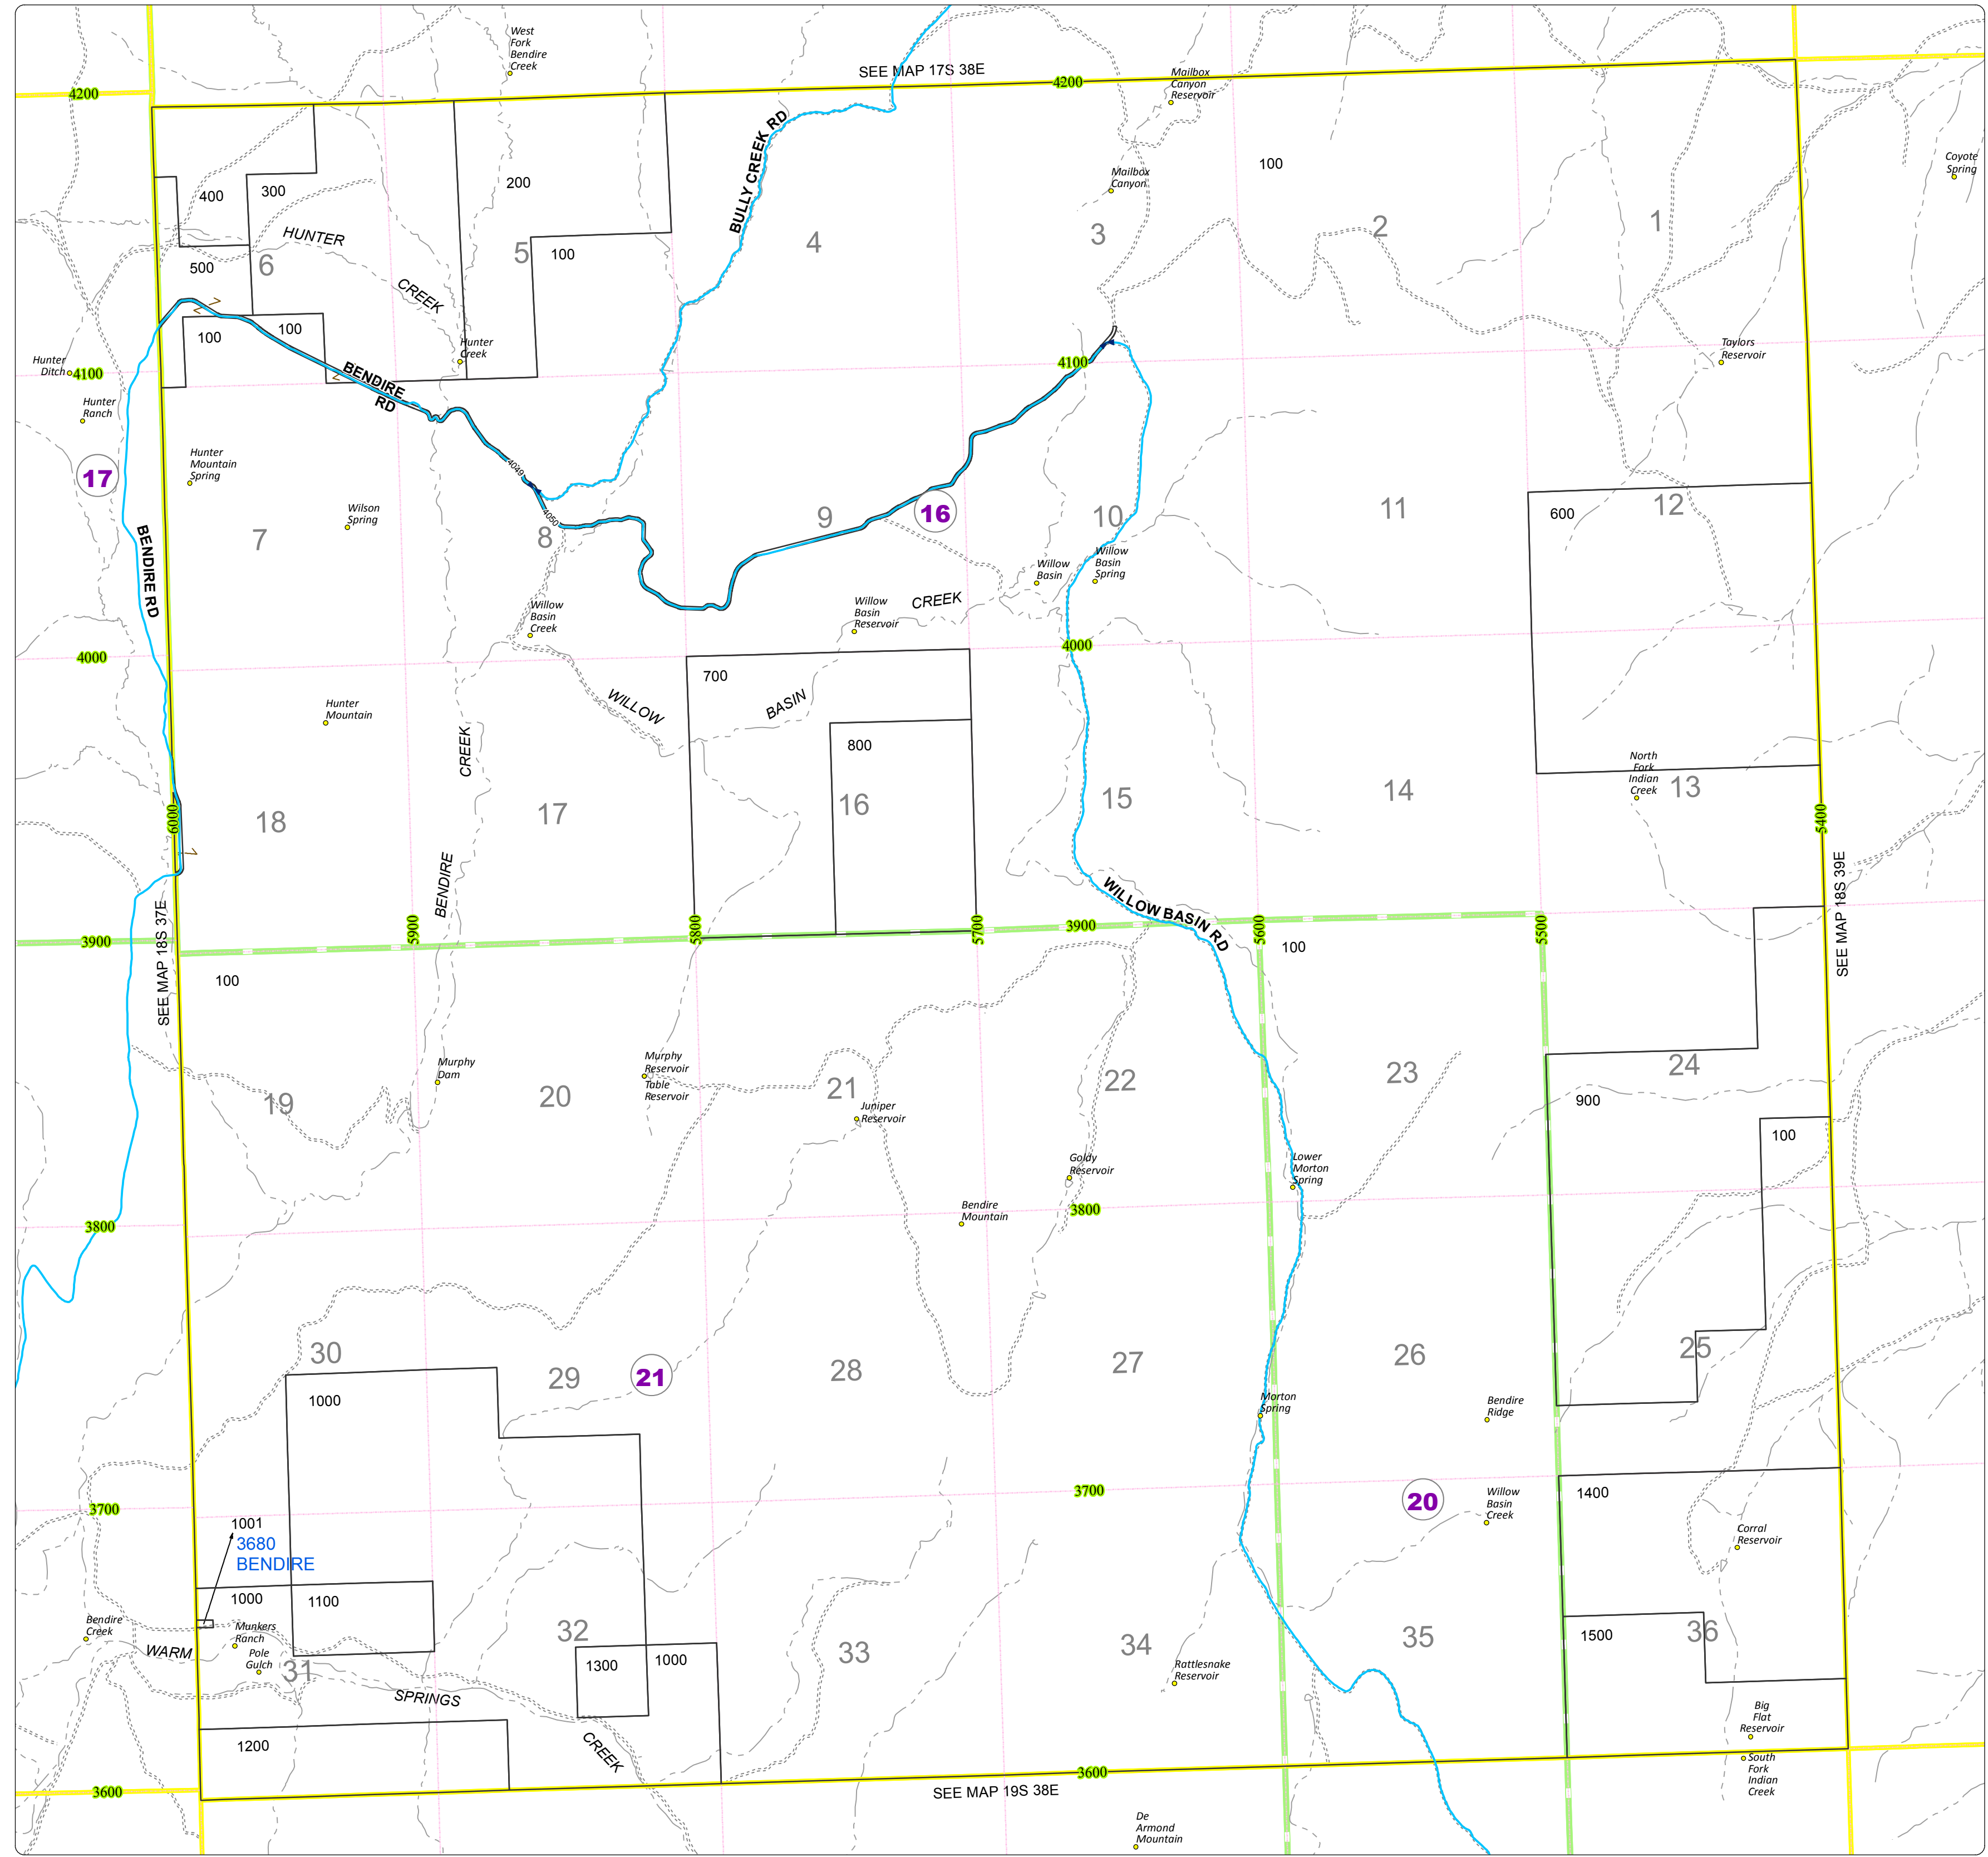

Malheur County Address Map

- Legend
- MapNumberBoundary
 - TAX CODE AREA**
 - 16 - Harper
 - 20 - Westfall-Beulah
 - 21 - Juntura

DISCLAIMER
 This information is not intended for use as an address locator and it should be noted that not all county address will be found. Parcels containing multiple addresses may only display a single address as recorded in the Assessor's database. This public information should be accepted and used by the recipient with the understanding that the data received from multiple sources was developed and collected for **assessment purpose only**.

GL2016

18S38E