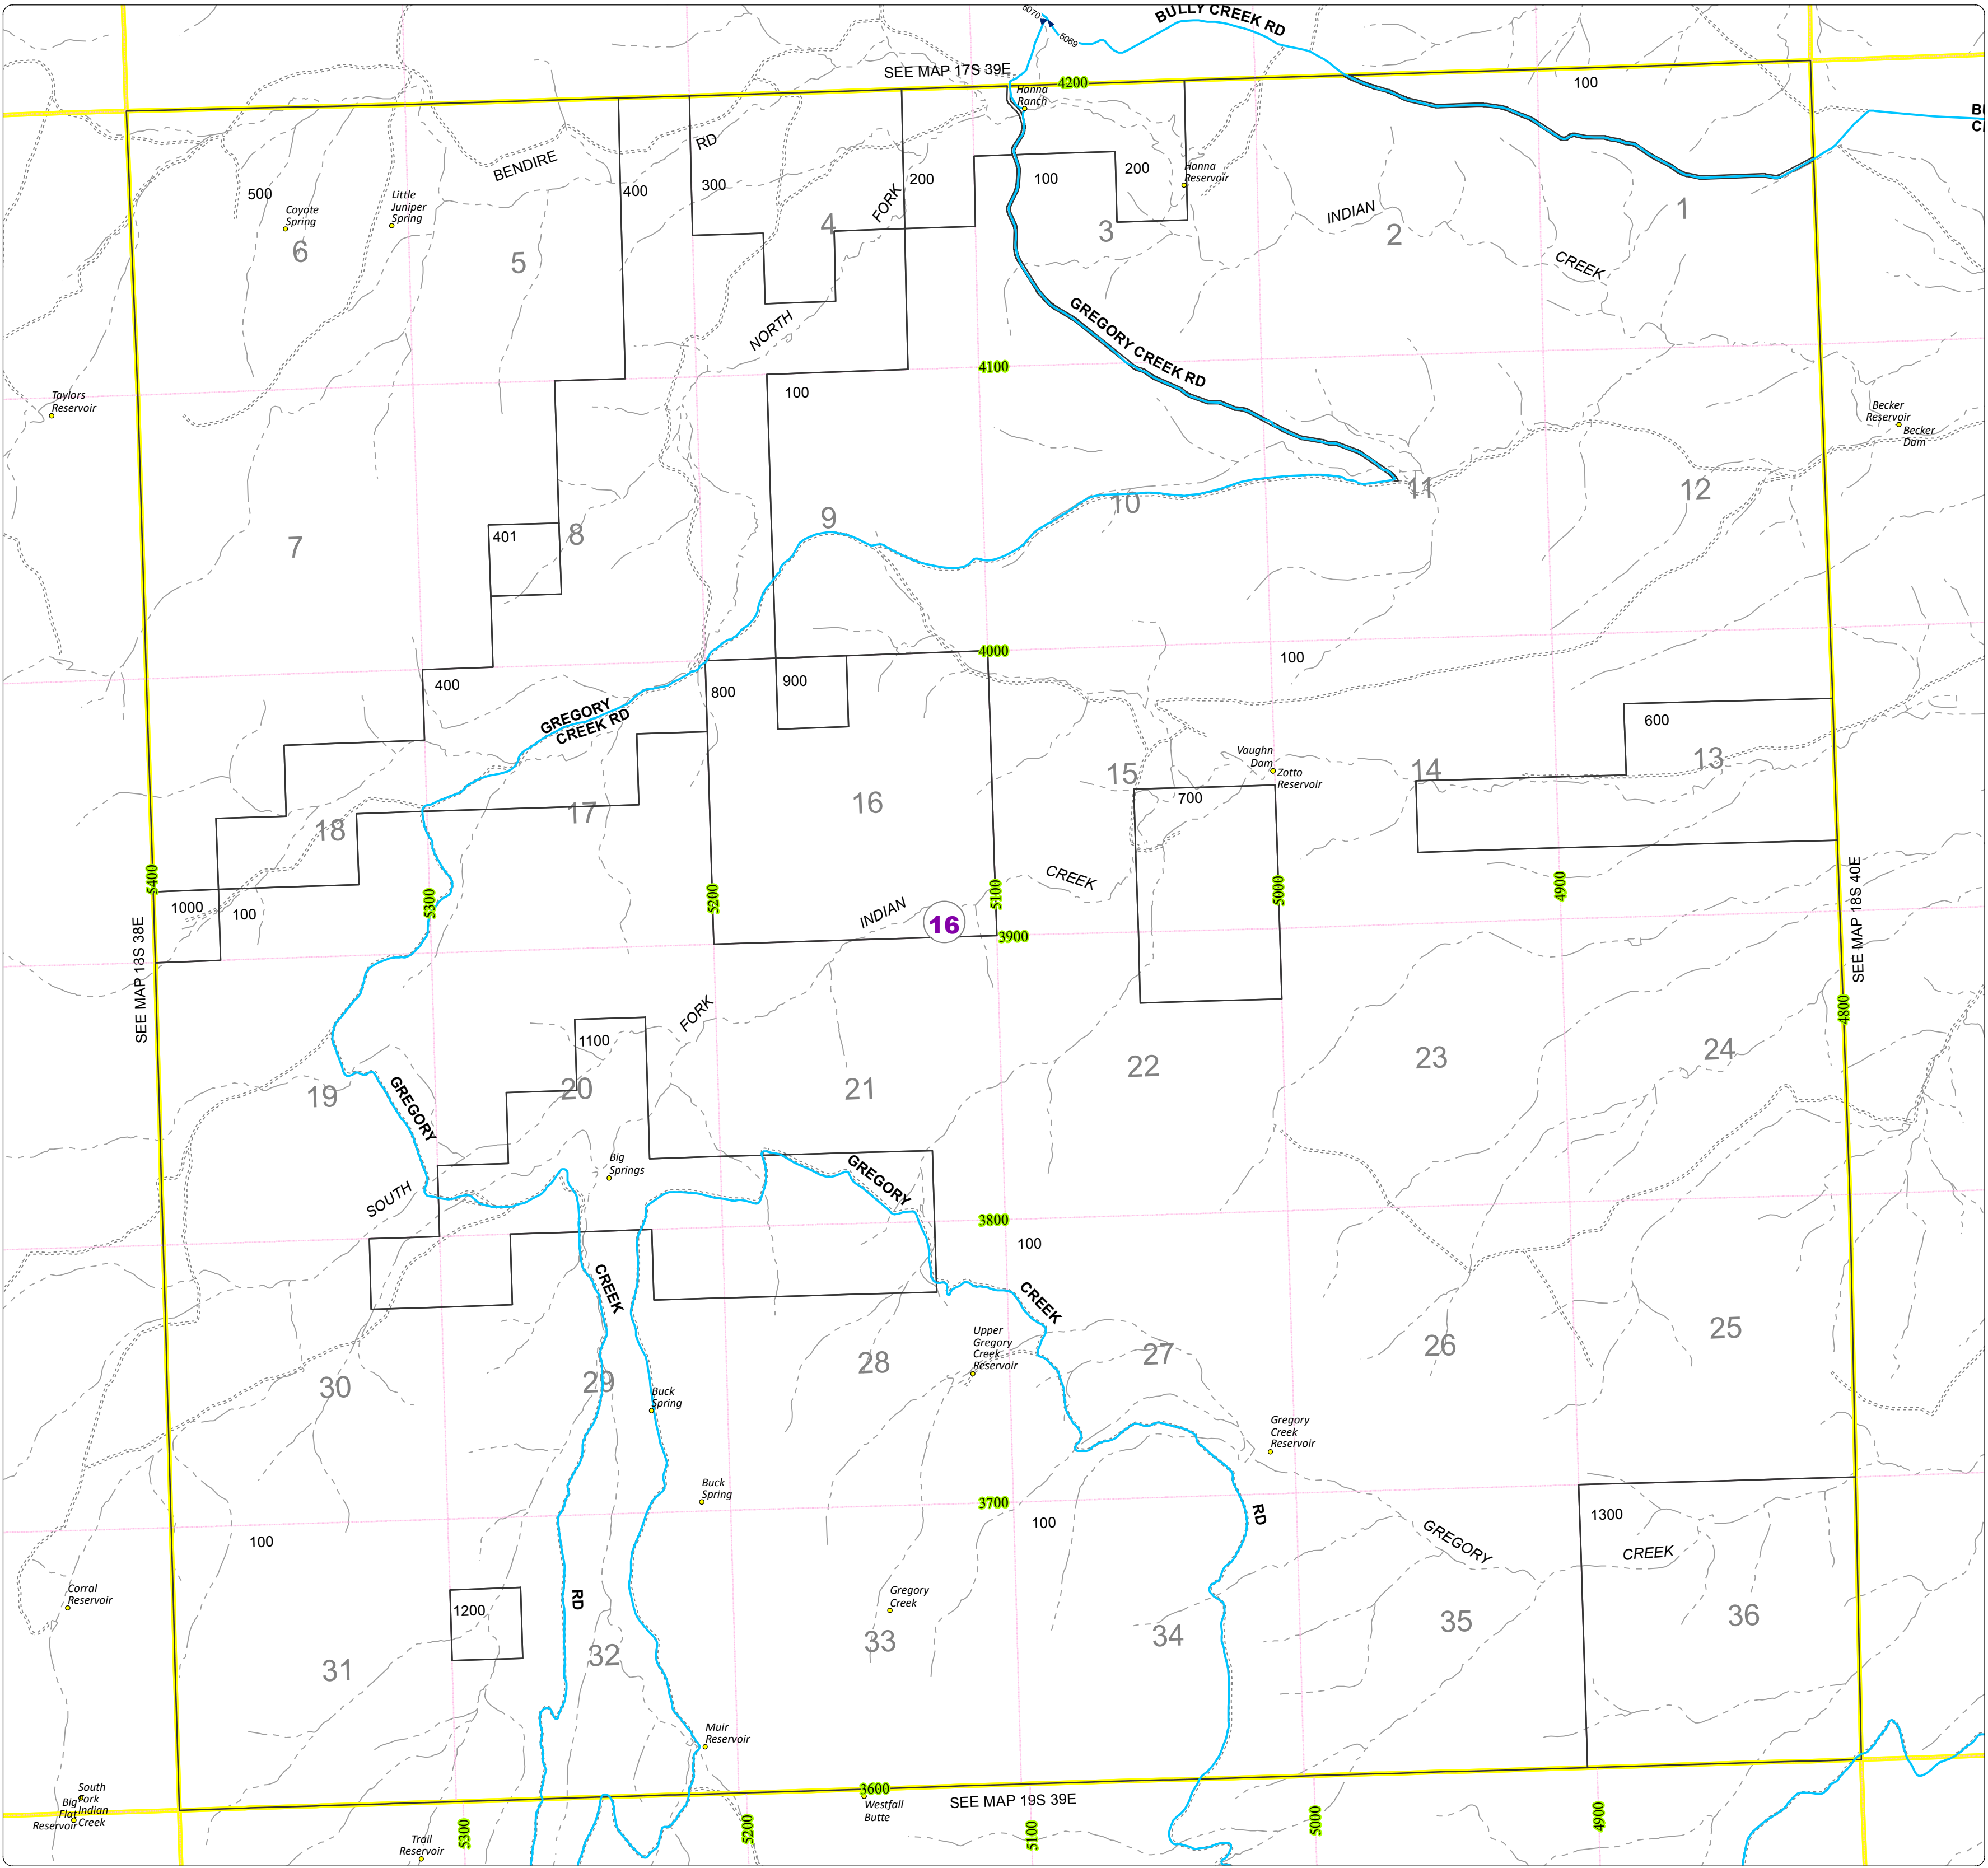

# Malheur County Address Map

- Legend
- MapNumberBoundary
  - TAX CODE AREA**
  - 16 - Harper

**DISCLAIMER**  
This information is not intended for use as an address locator and it should be noted that not all county address will be found. Parcels containing multiple addresses may only display a single address as recorded in the Assessor's database. This public information should be accepted and used by the recipient with the understanding that the data received from multiple sources was developed and collected for **assessment purpose only**.

GL2016

18S39E