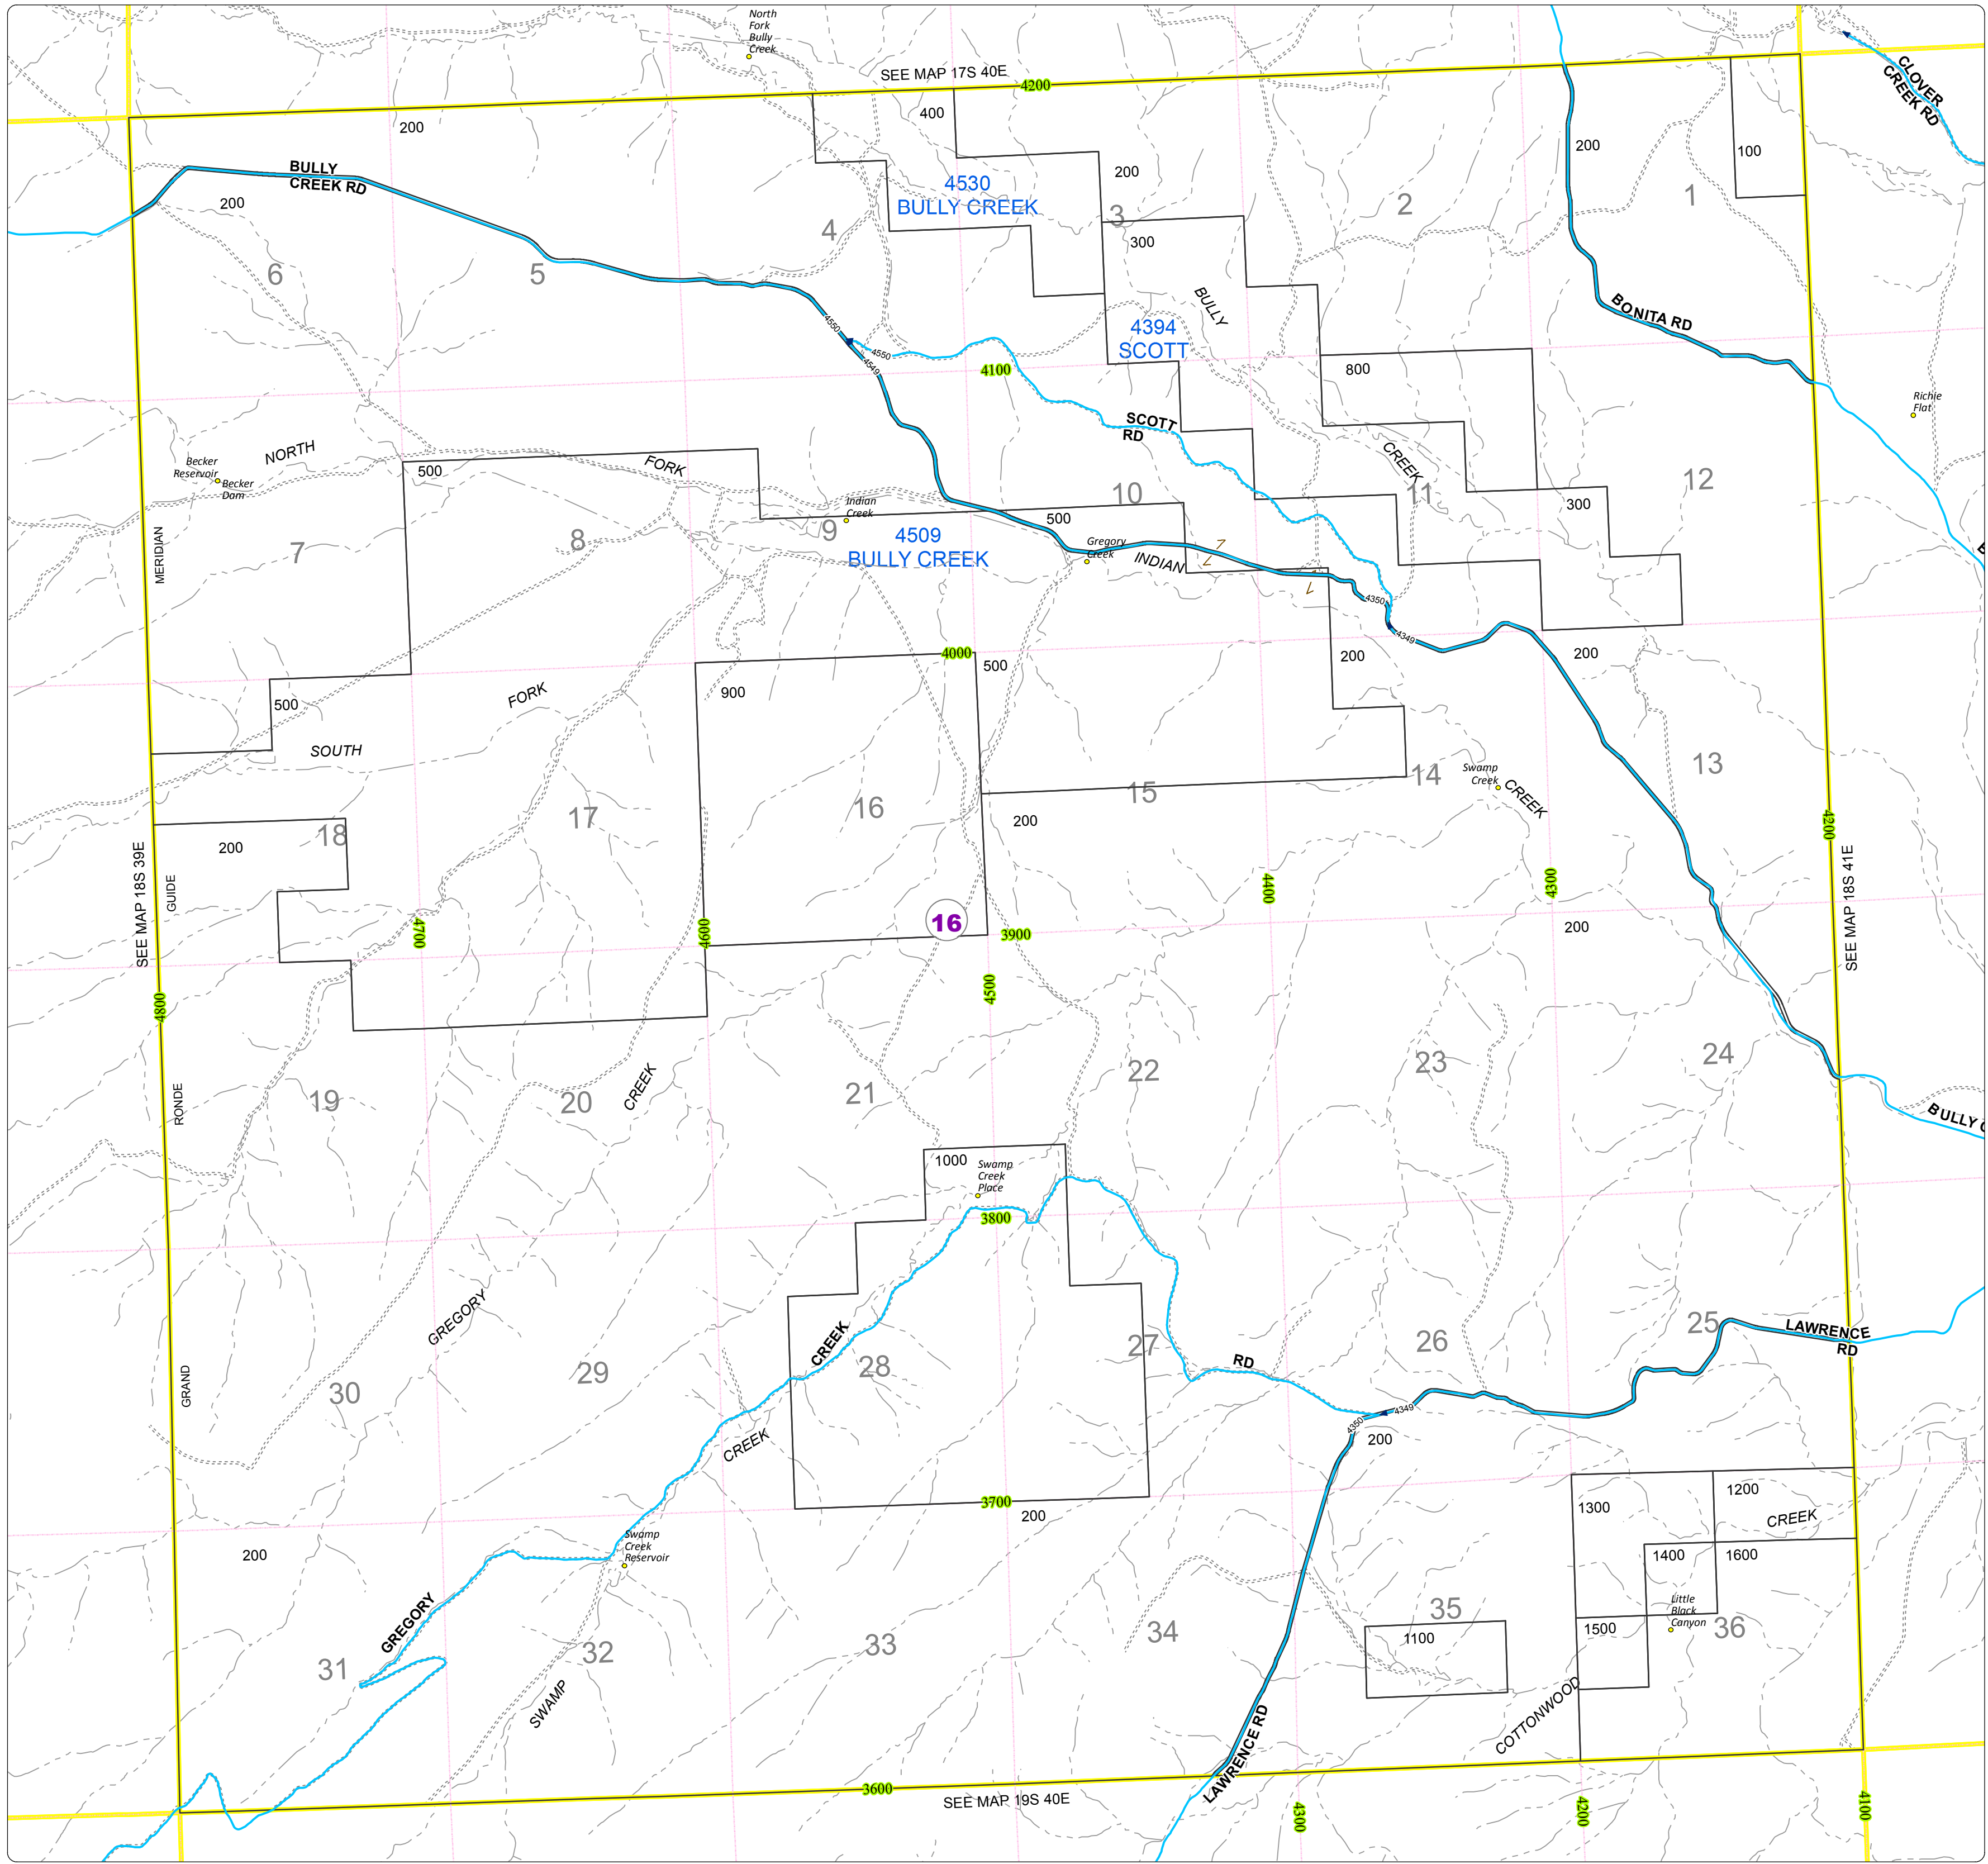

Malheur County Address Map

- Legend
- MapNumberBoundary
 - TAX CODE AREA
 - 16 - Harper

DISCLAIMER
This information is not intended for use as an address locator and it should be noted that not all county address will be found. Parcels containing multiple addresses may only display a single address as recorded in the Assessor's database. This public information should be accepted and used by the recipient with the understanding that the data received from multiple sources was developed and collected for assessment purpose only.