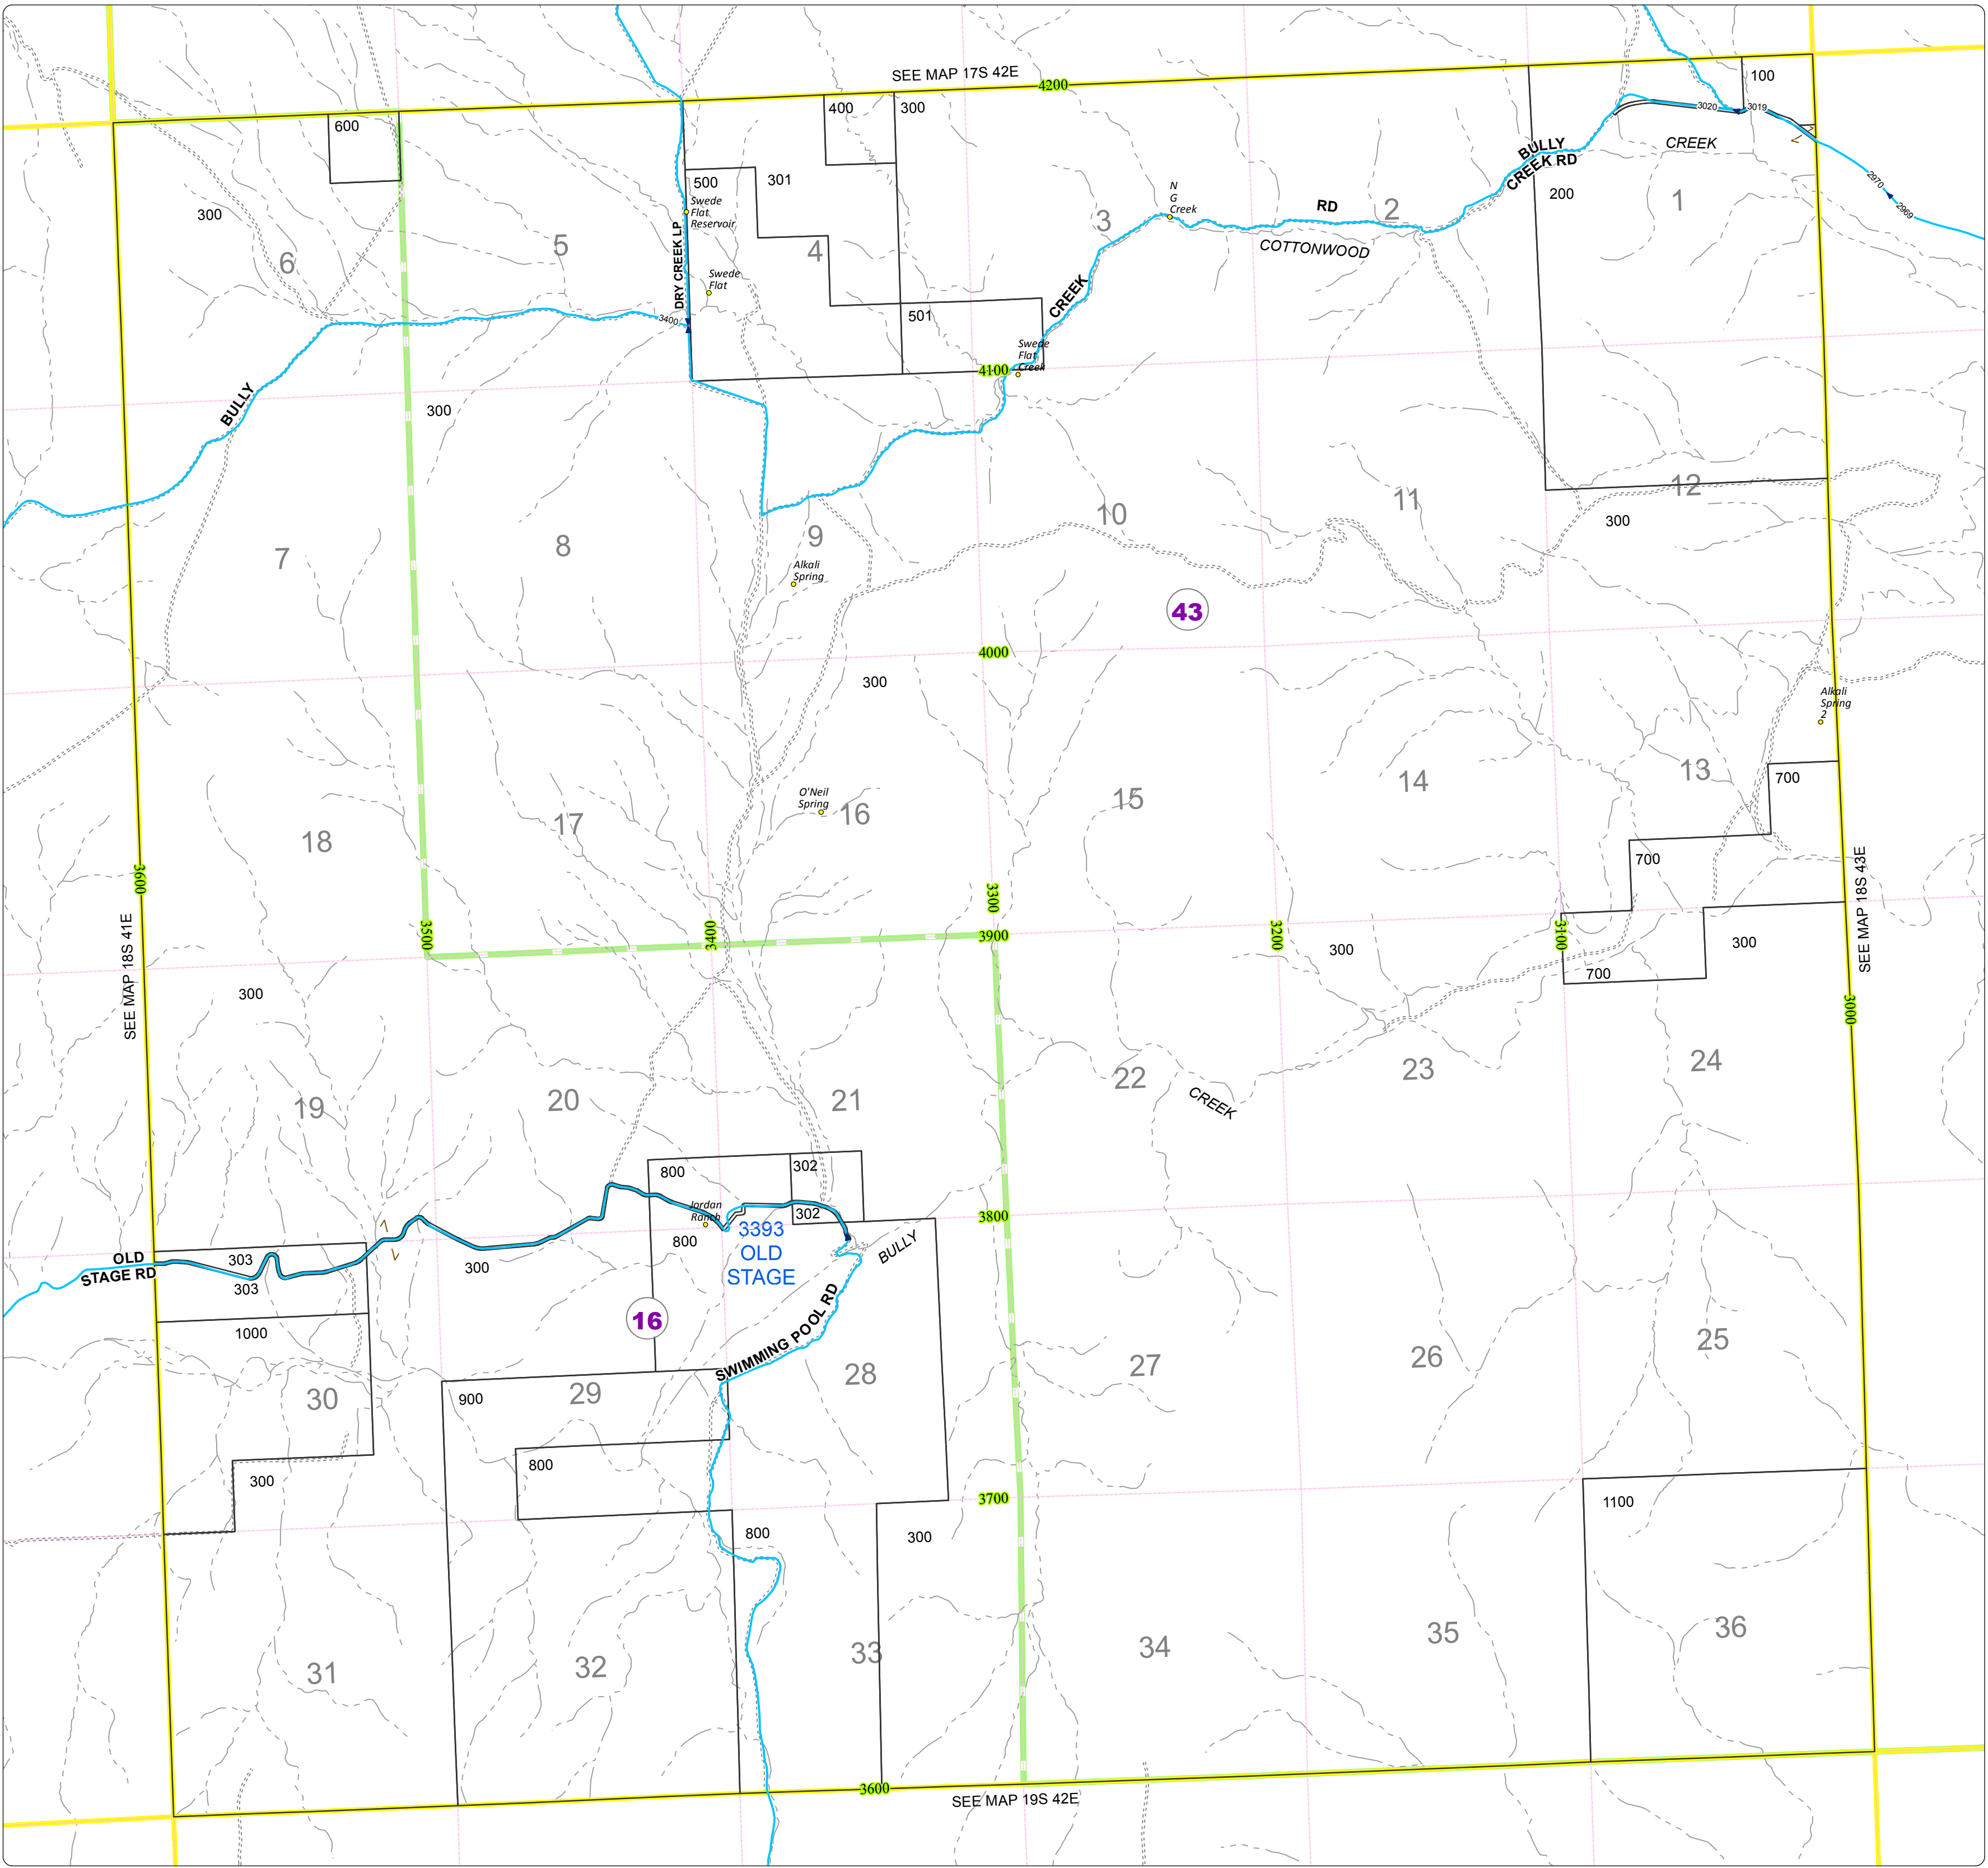

Malheur County Address Map

- Legend
- MapNumberBoundary
 - TAX CODE AREA**
 - 16 - Harper
 - 43 - Vale Rural-Willowcreek

DISCLAIMER
 This information is not intended for use as an address locator and it should be noted that not all county information will be found. Parcels containing multiple addresses may only display a single address as recorded in the Assessor's database. This public information should be accepted and used by the recipient with the understanding that the data received from multiple sources was developed and collected for **assessment purpose only**.

GL2016

18S42E