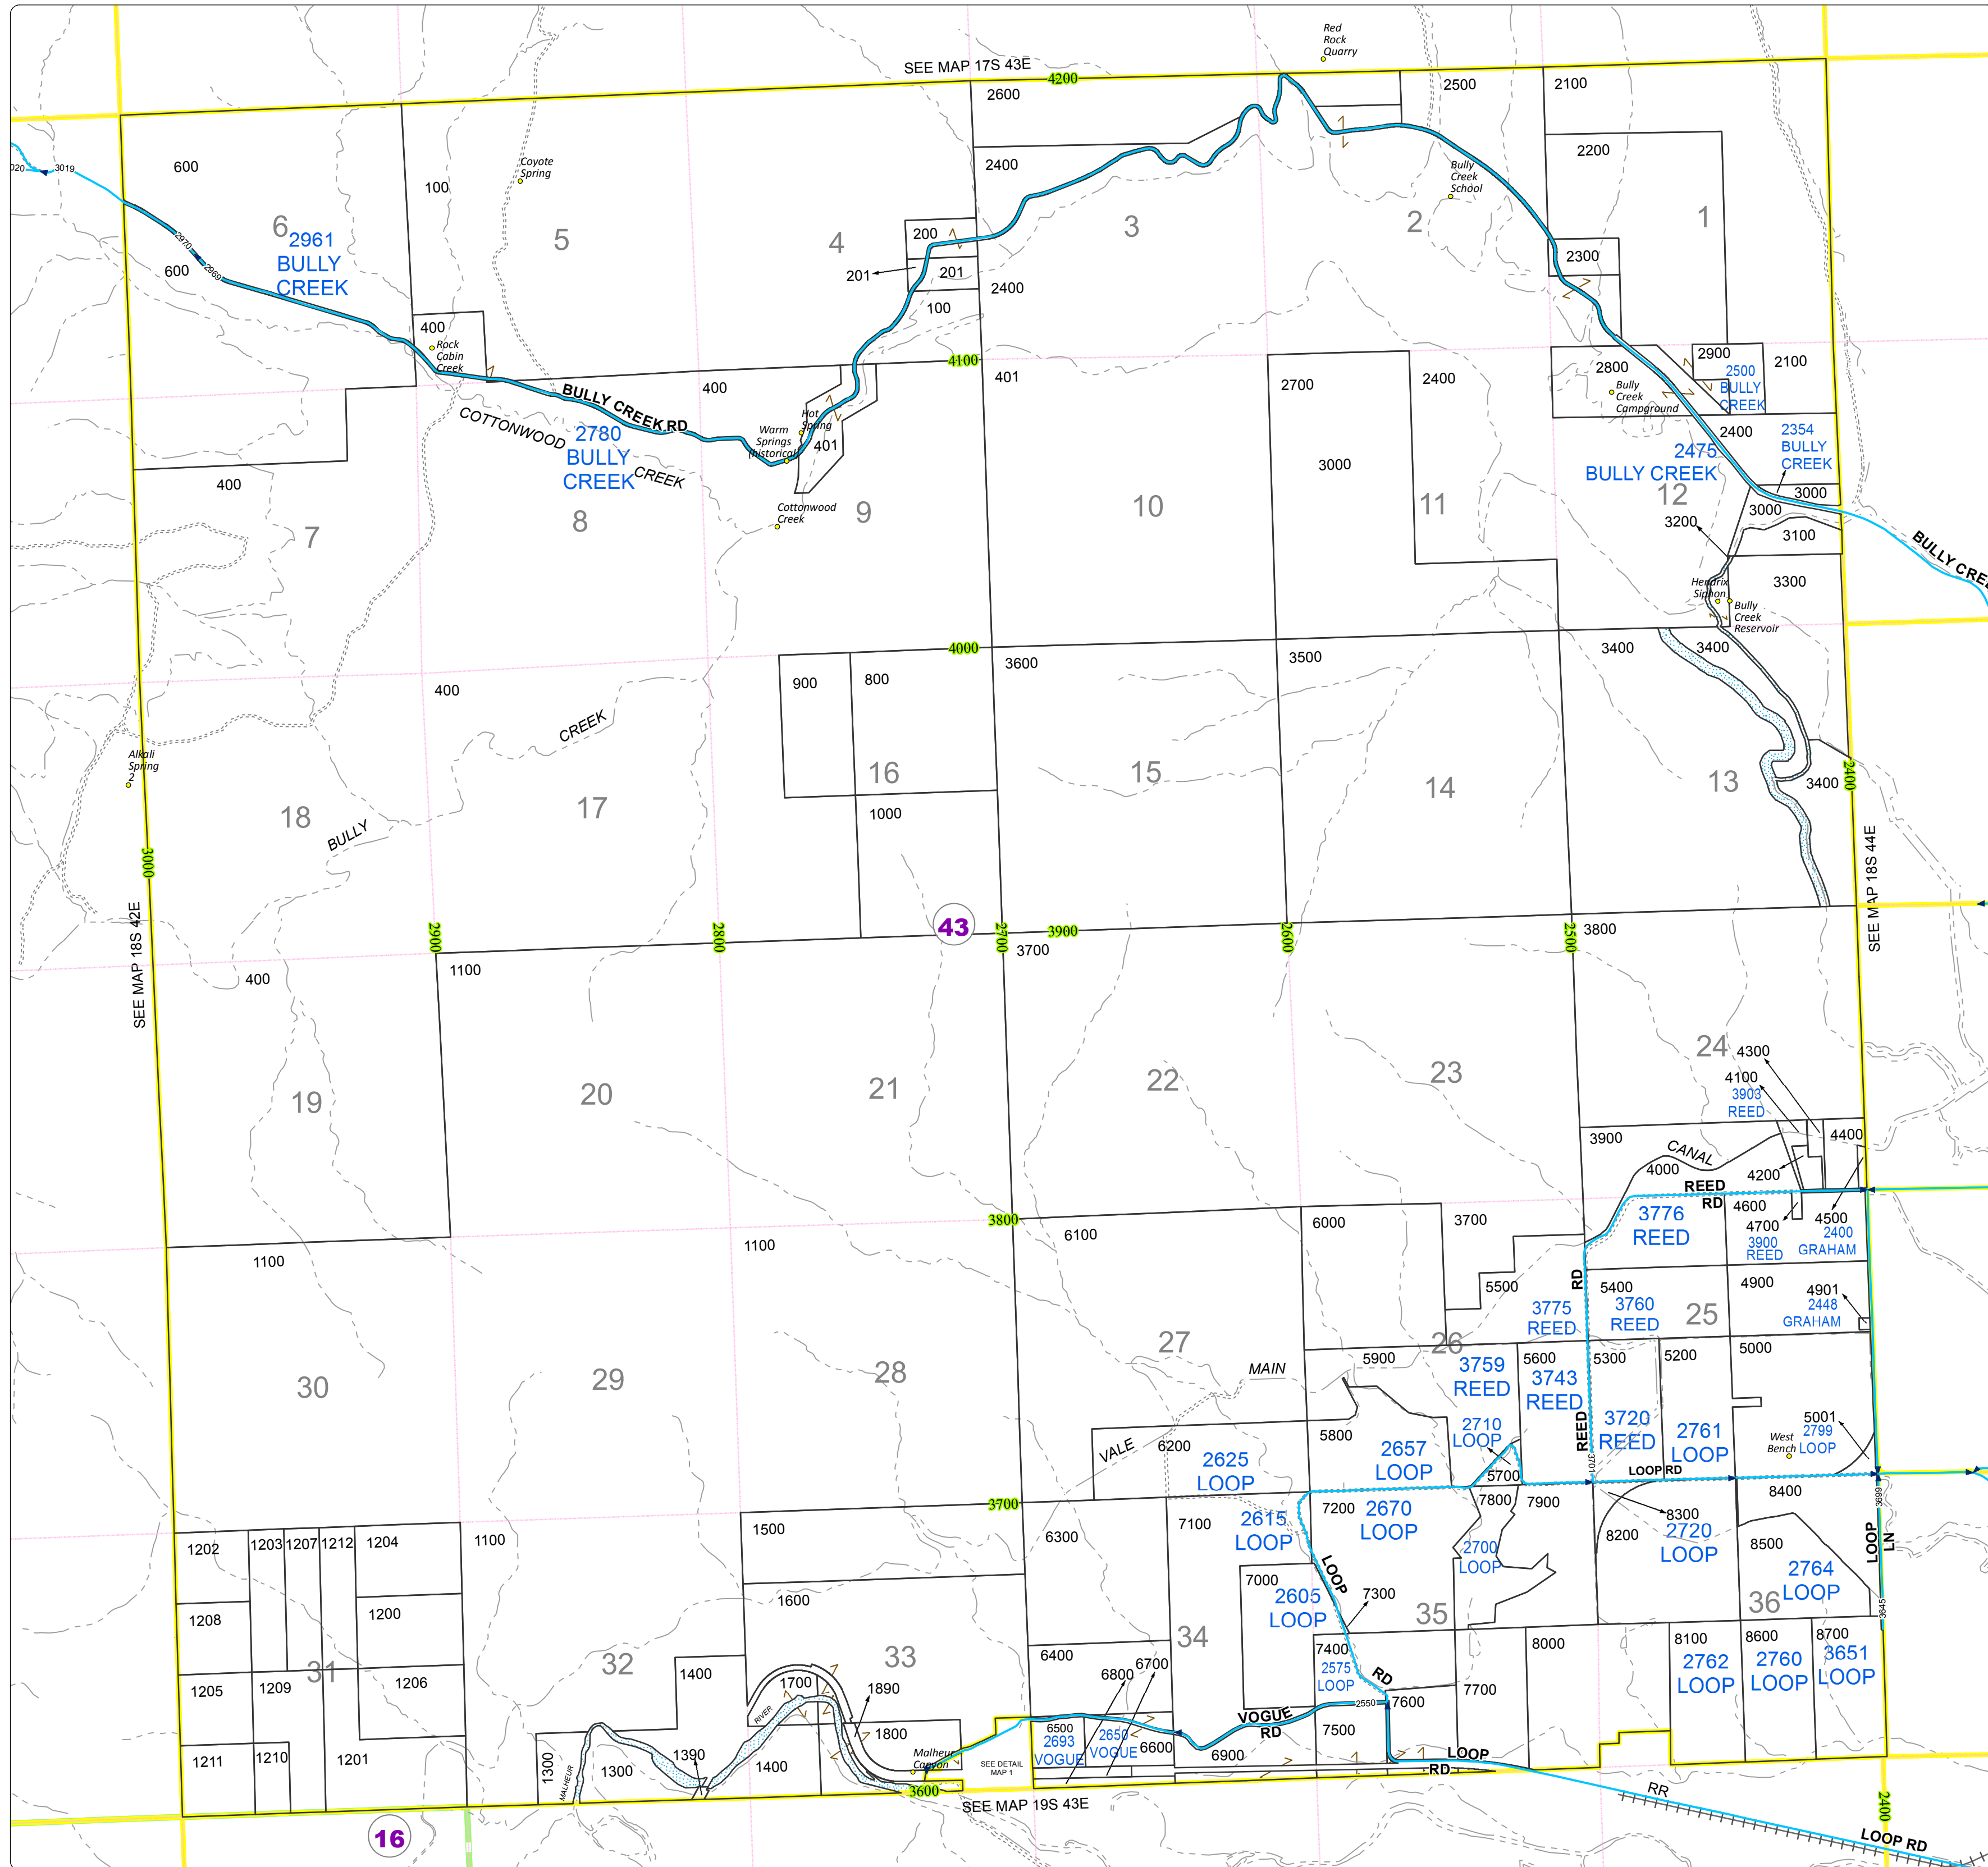

# Malheur County Address Map

- Legend
- MapNumberBoundary
  - TAX CODE AREA**
  - 16 - Harper
  - 43 - Vale Rural-Willowcreek

**DISCLAIMER**  
This information is not intended for use as an address locator and it should be noted that not all county address will be found. Parcels containing multiple addresses may only display a single address as recorded in the Assessor's database. This public information should be accepted and used by the recipient with the understanding that the data received from multiple sources was developed and collected for assessment purpose only.

## 18S43E