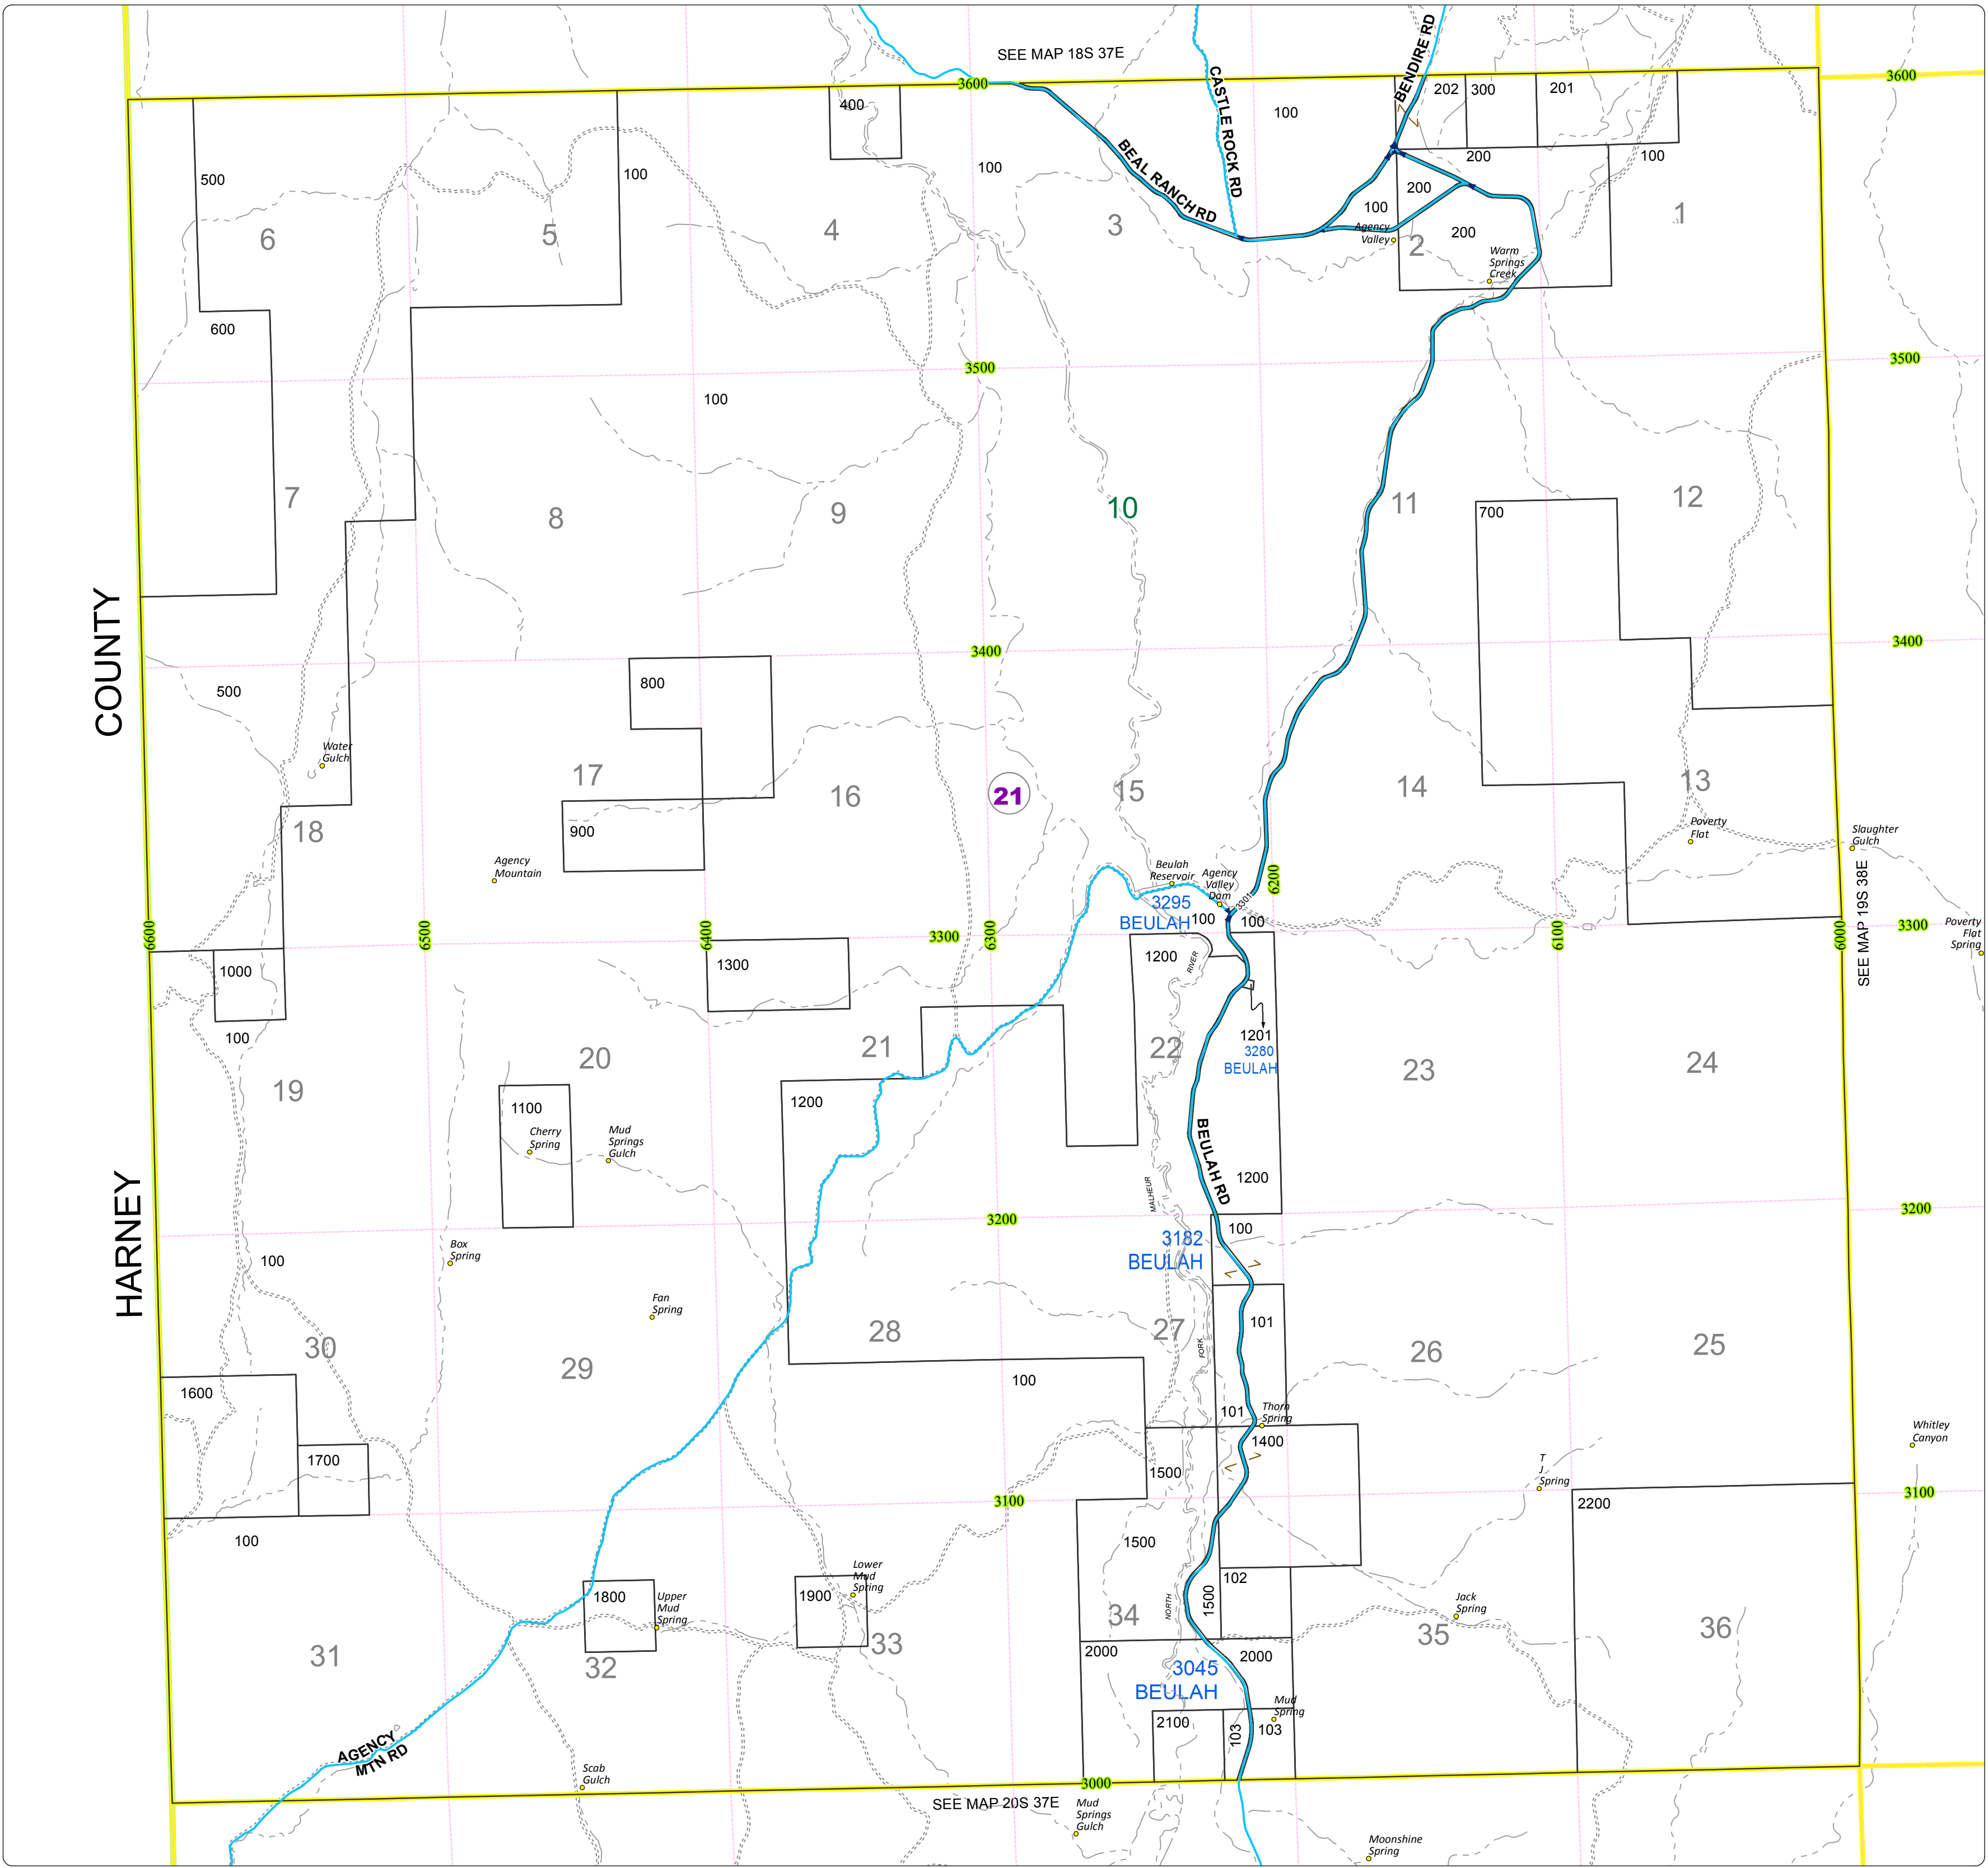

Malheur County Address Map

- Legend
- MapNumberBoundary
 - TAX CODE AREA
 - 21 - Juntura

COUNTY

HARNEY

DISCLAIMER
This information is not intended for use as an address locator and it should be noted that not all county address will be found. Parcels containing multiple addresses may only display a single address as recorded in the Assessor's database. This public information should be accepted and used by the recipient with the understanding that the data received from multiple sources was developed and collected for **assessment purpose only**.