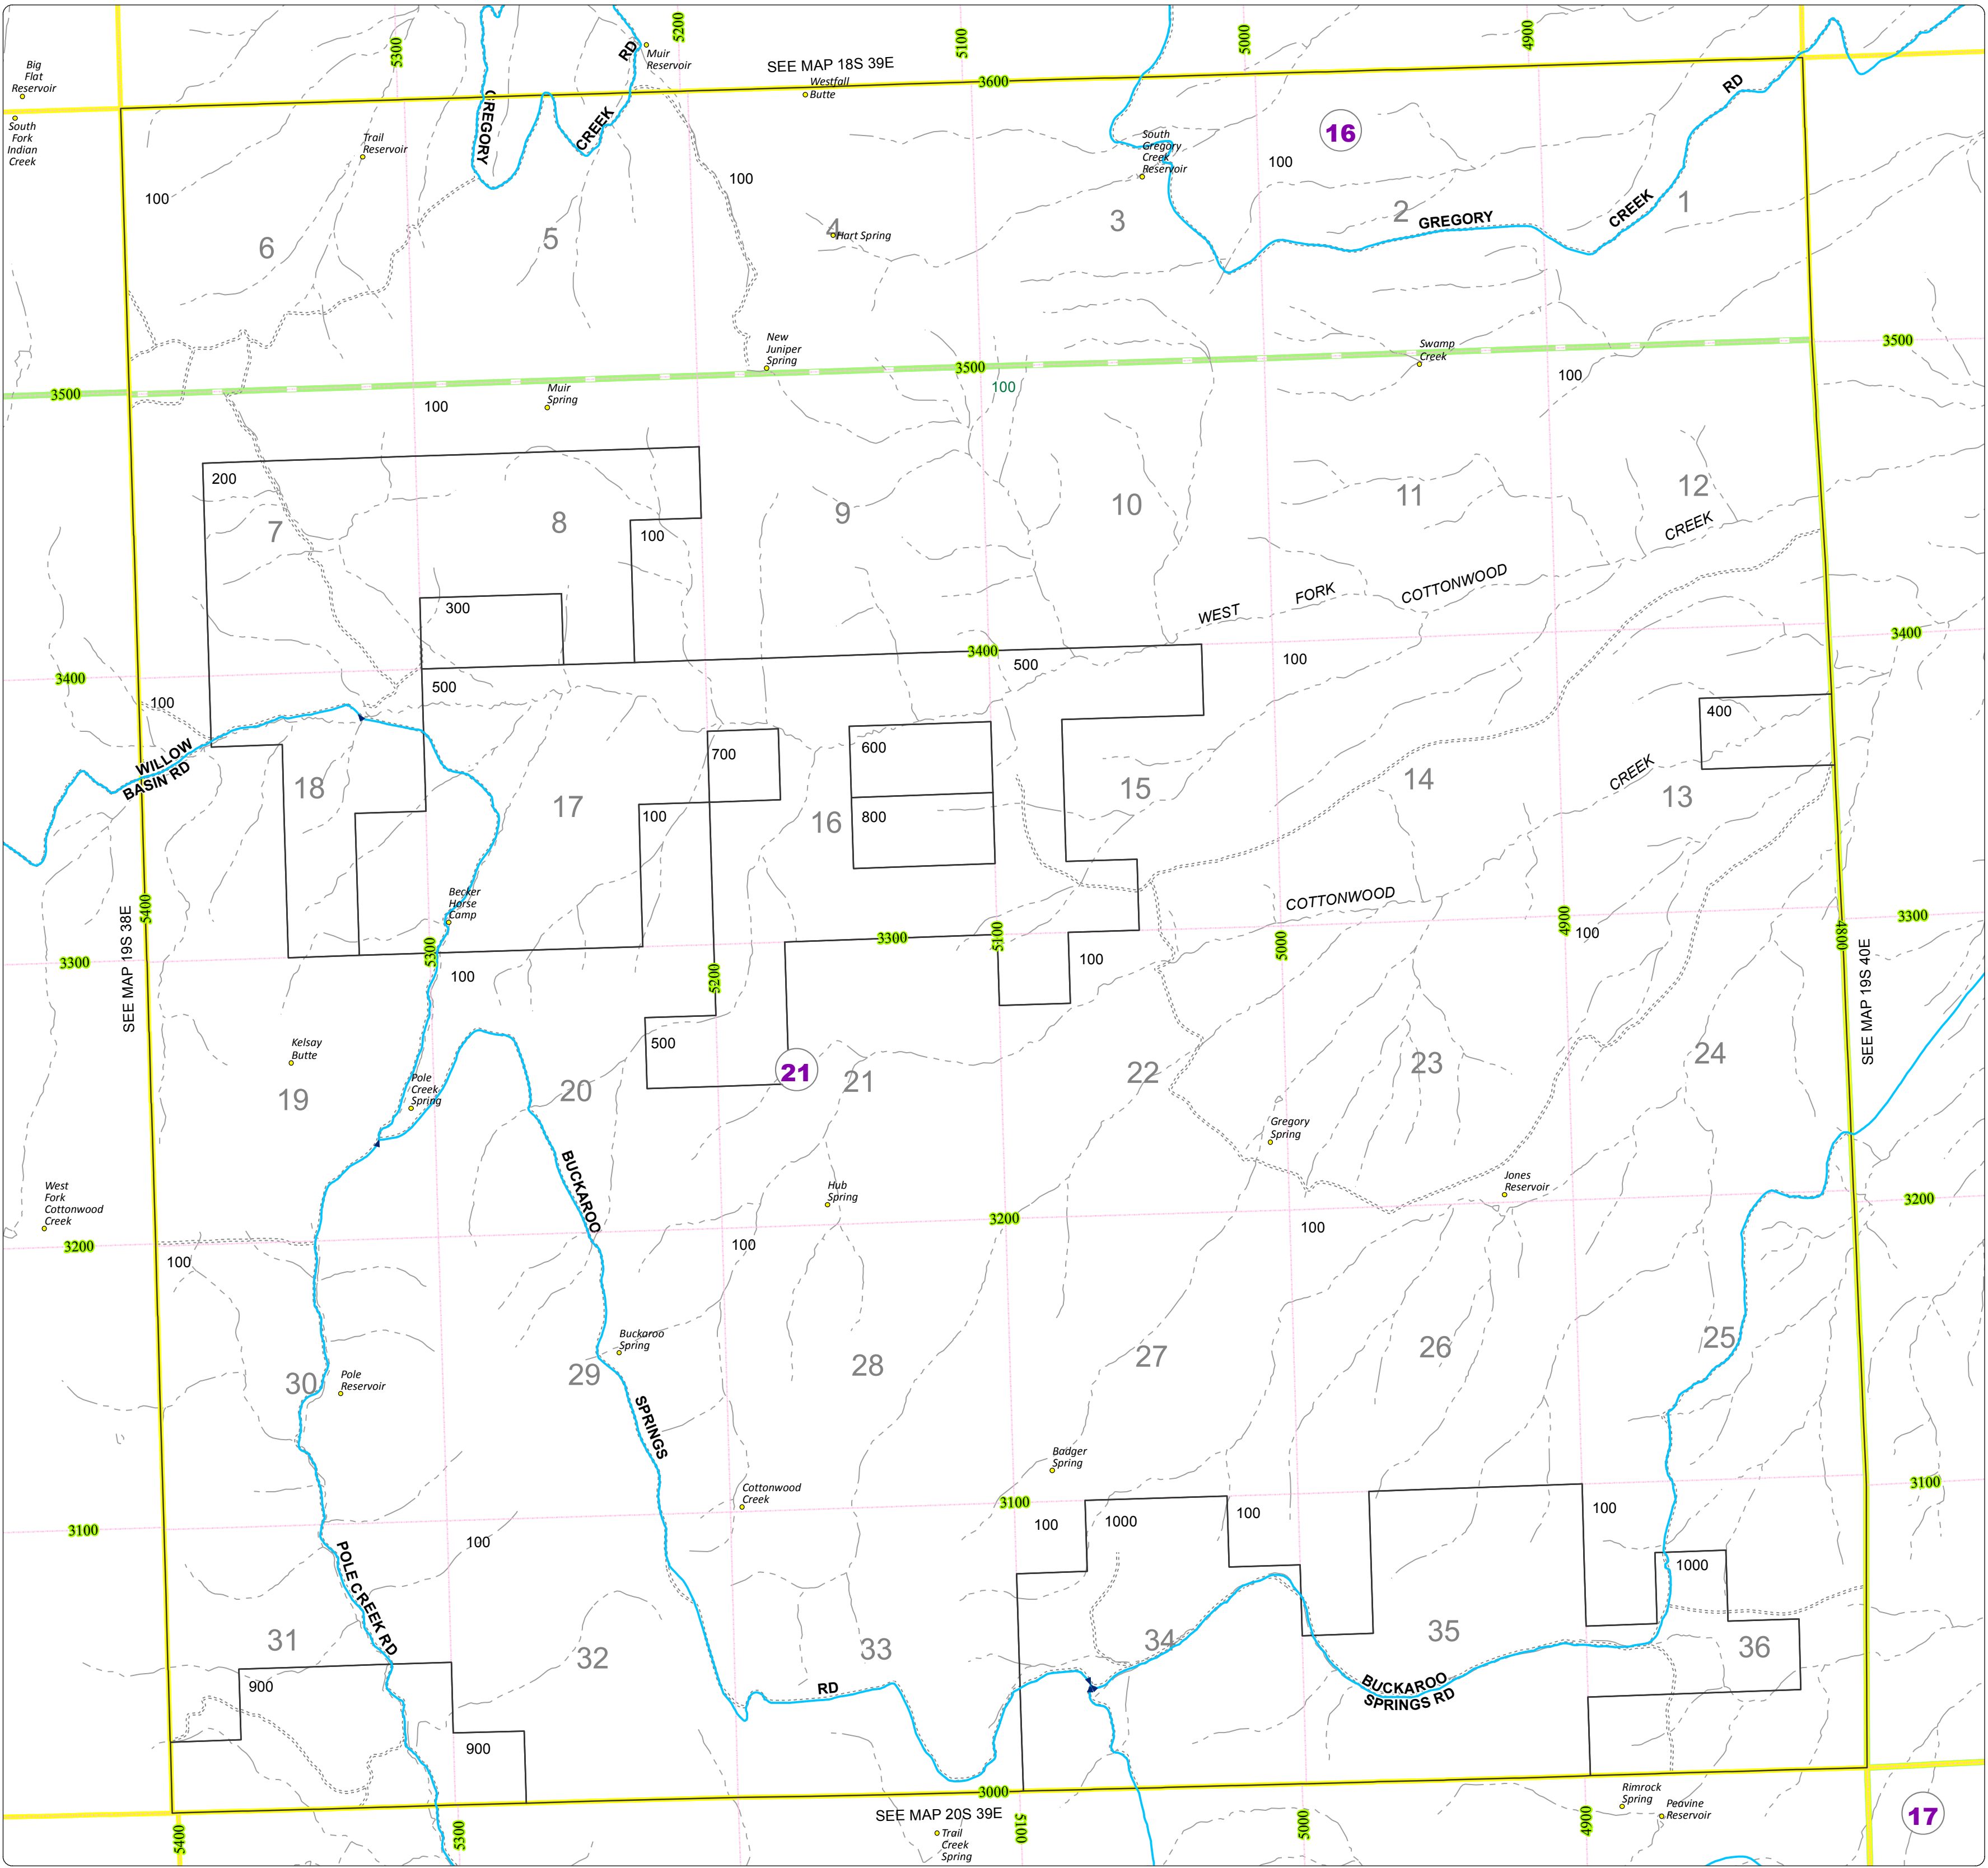

Malheur County Address Map

- Legend
- MapNumberBoundary
 - TAX CODE AREA**
 - 16 - Harper
 - 21 - Juntura

DISCLAIMER
This information is not intended for use as an address locator and it should be noted that not all county address will be found. Parcels containing multiple addresses may only display a single address as recorded in the Assessor's database. This public information should be accepted and used by the recipient with the understanding that the data received from multiple sources was developed and collected for assessment purpose only.

GL2016

19S39E