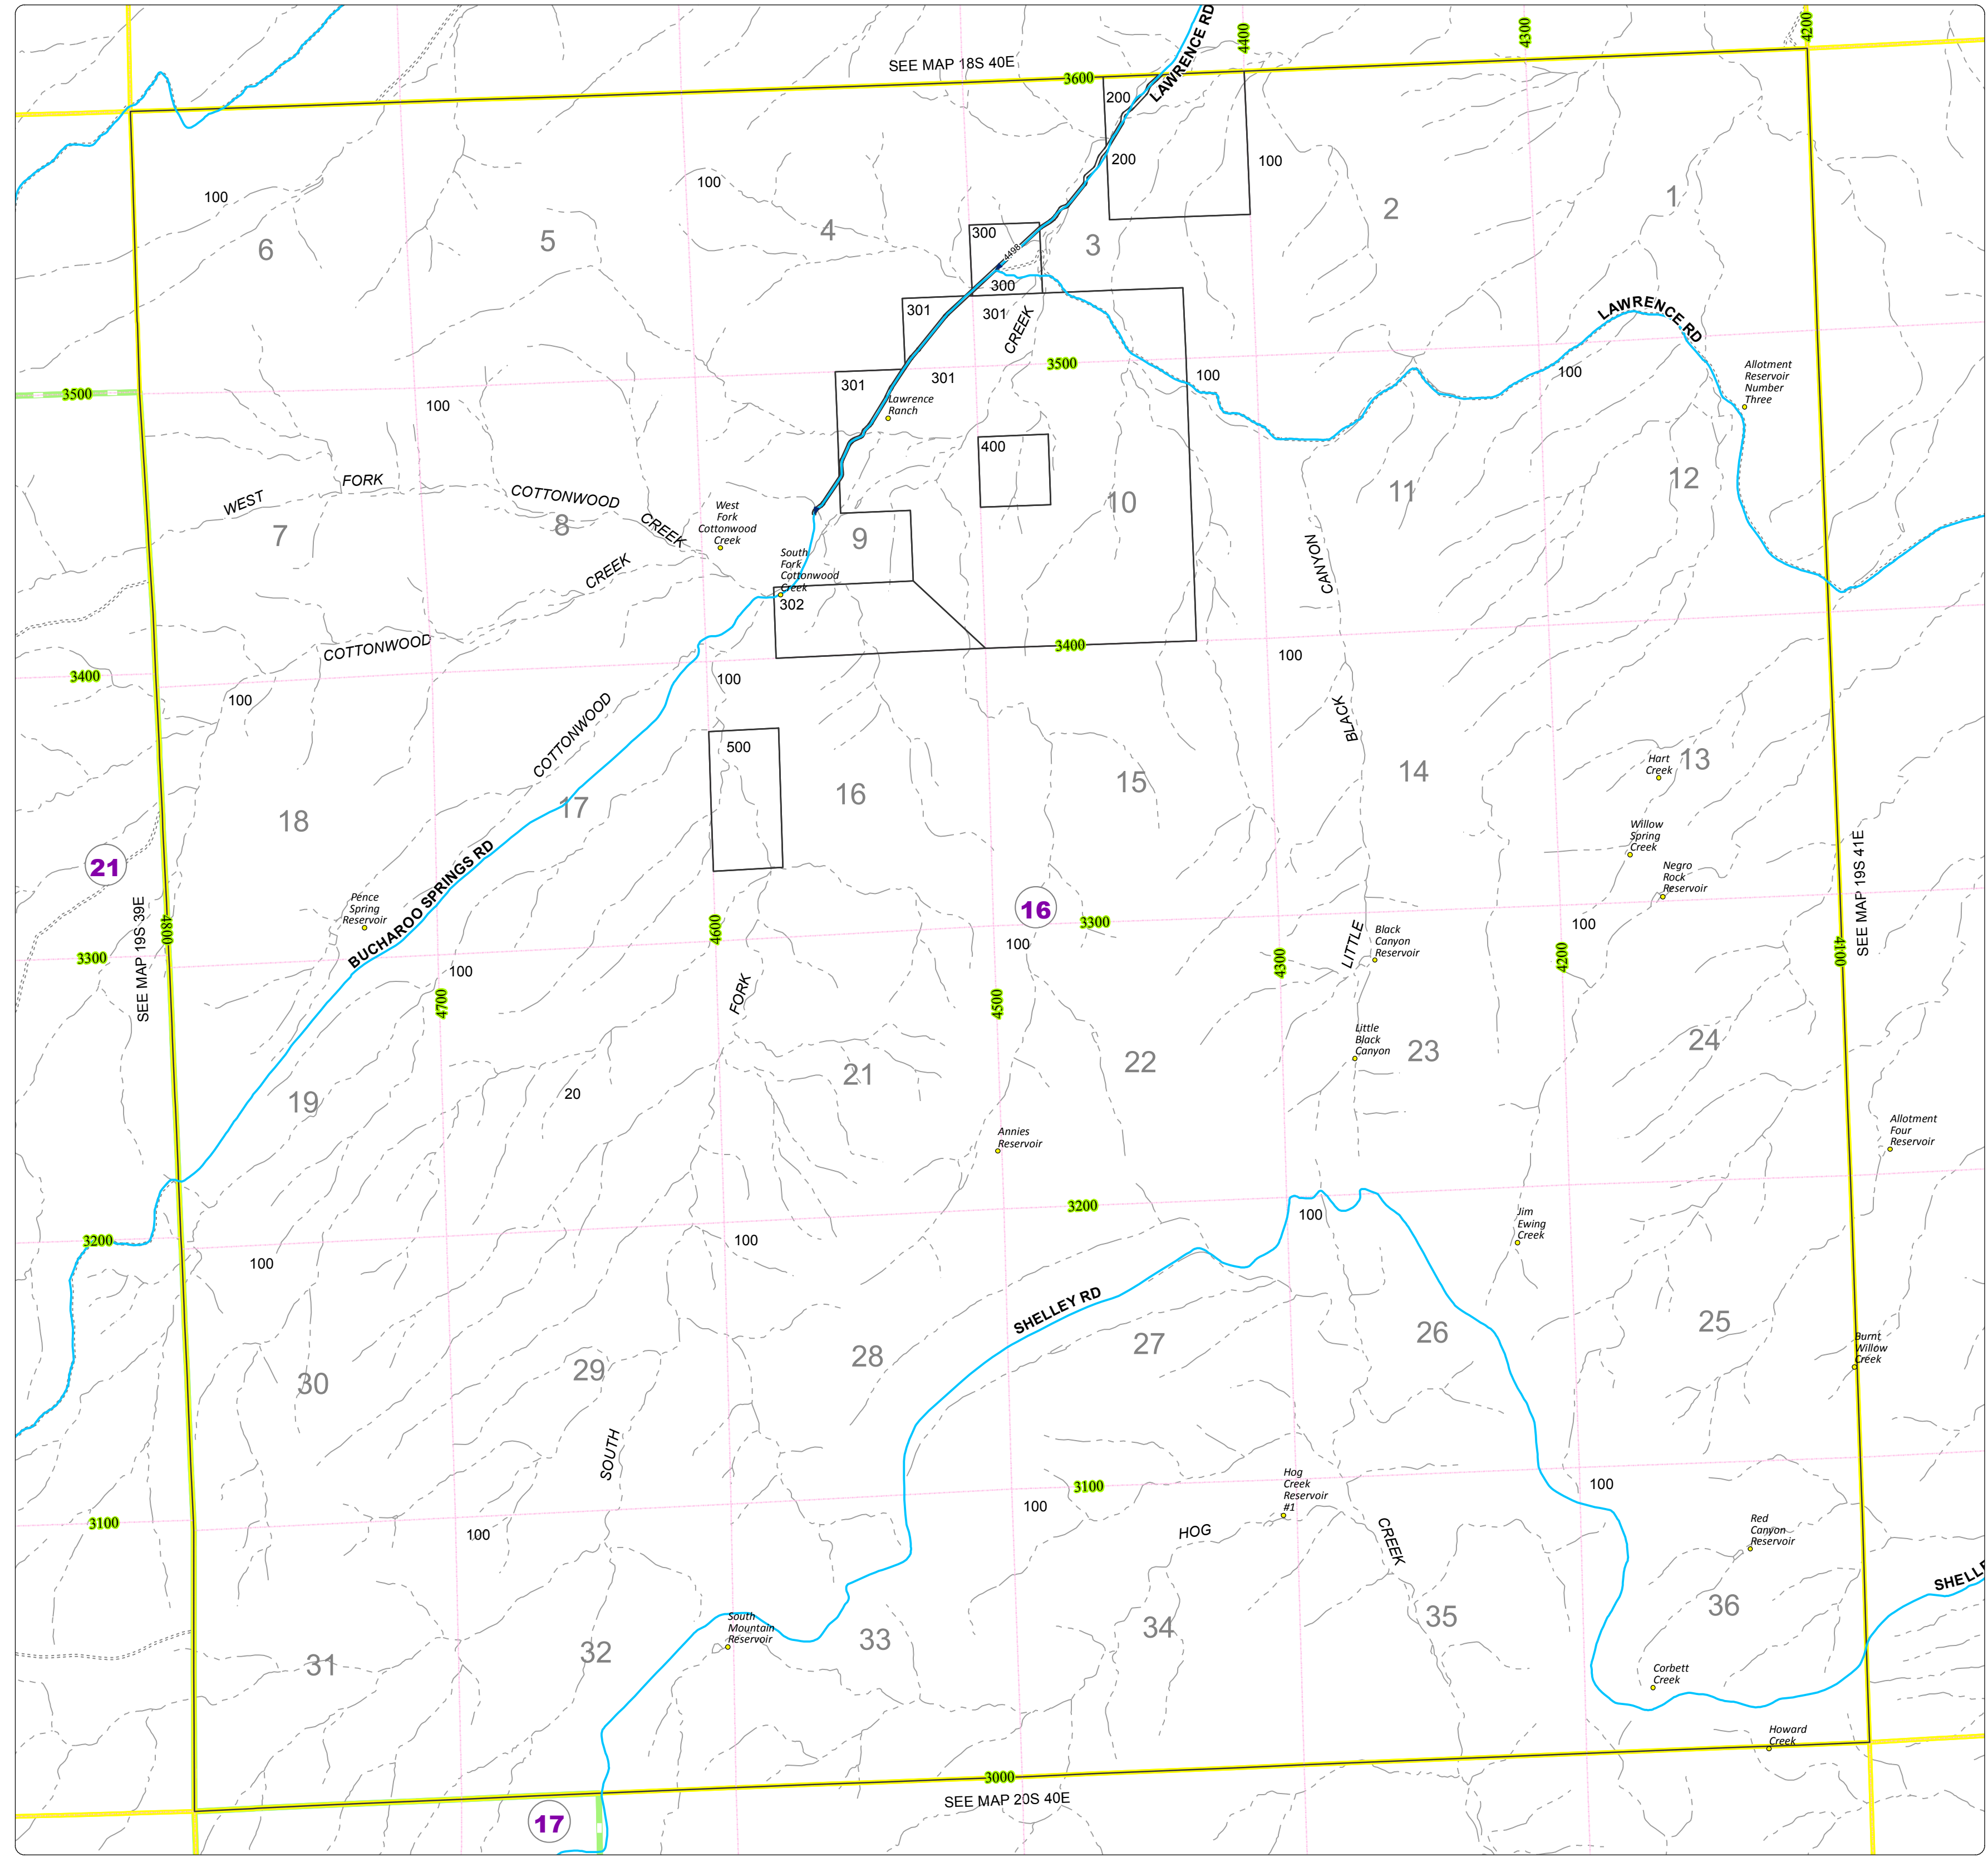

Malheur County Address Map

- Legend
- MapNumberBoundary
 - TAX CODE AREA
 - 16 - Harper

DISCLAIMER
 This information is not intended for use as an address locator and it should be noted that not all county address will be found. Parcels containing multiple addresses may only display a single address as recorded in the Assessor's database. This public information should be accepted and used by the recipient with the understanding that the data received from multiple sources was developed and collected for assessment purpose only.

GL2016

19S40E