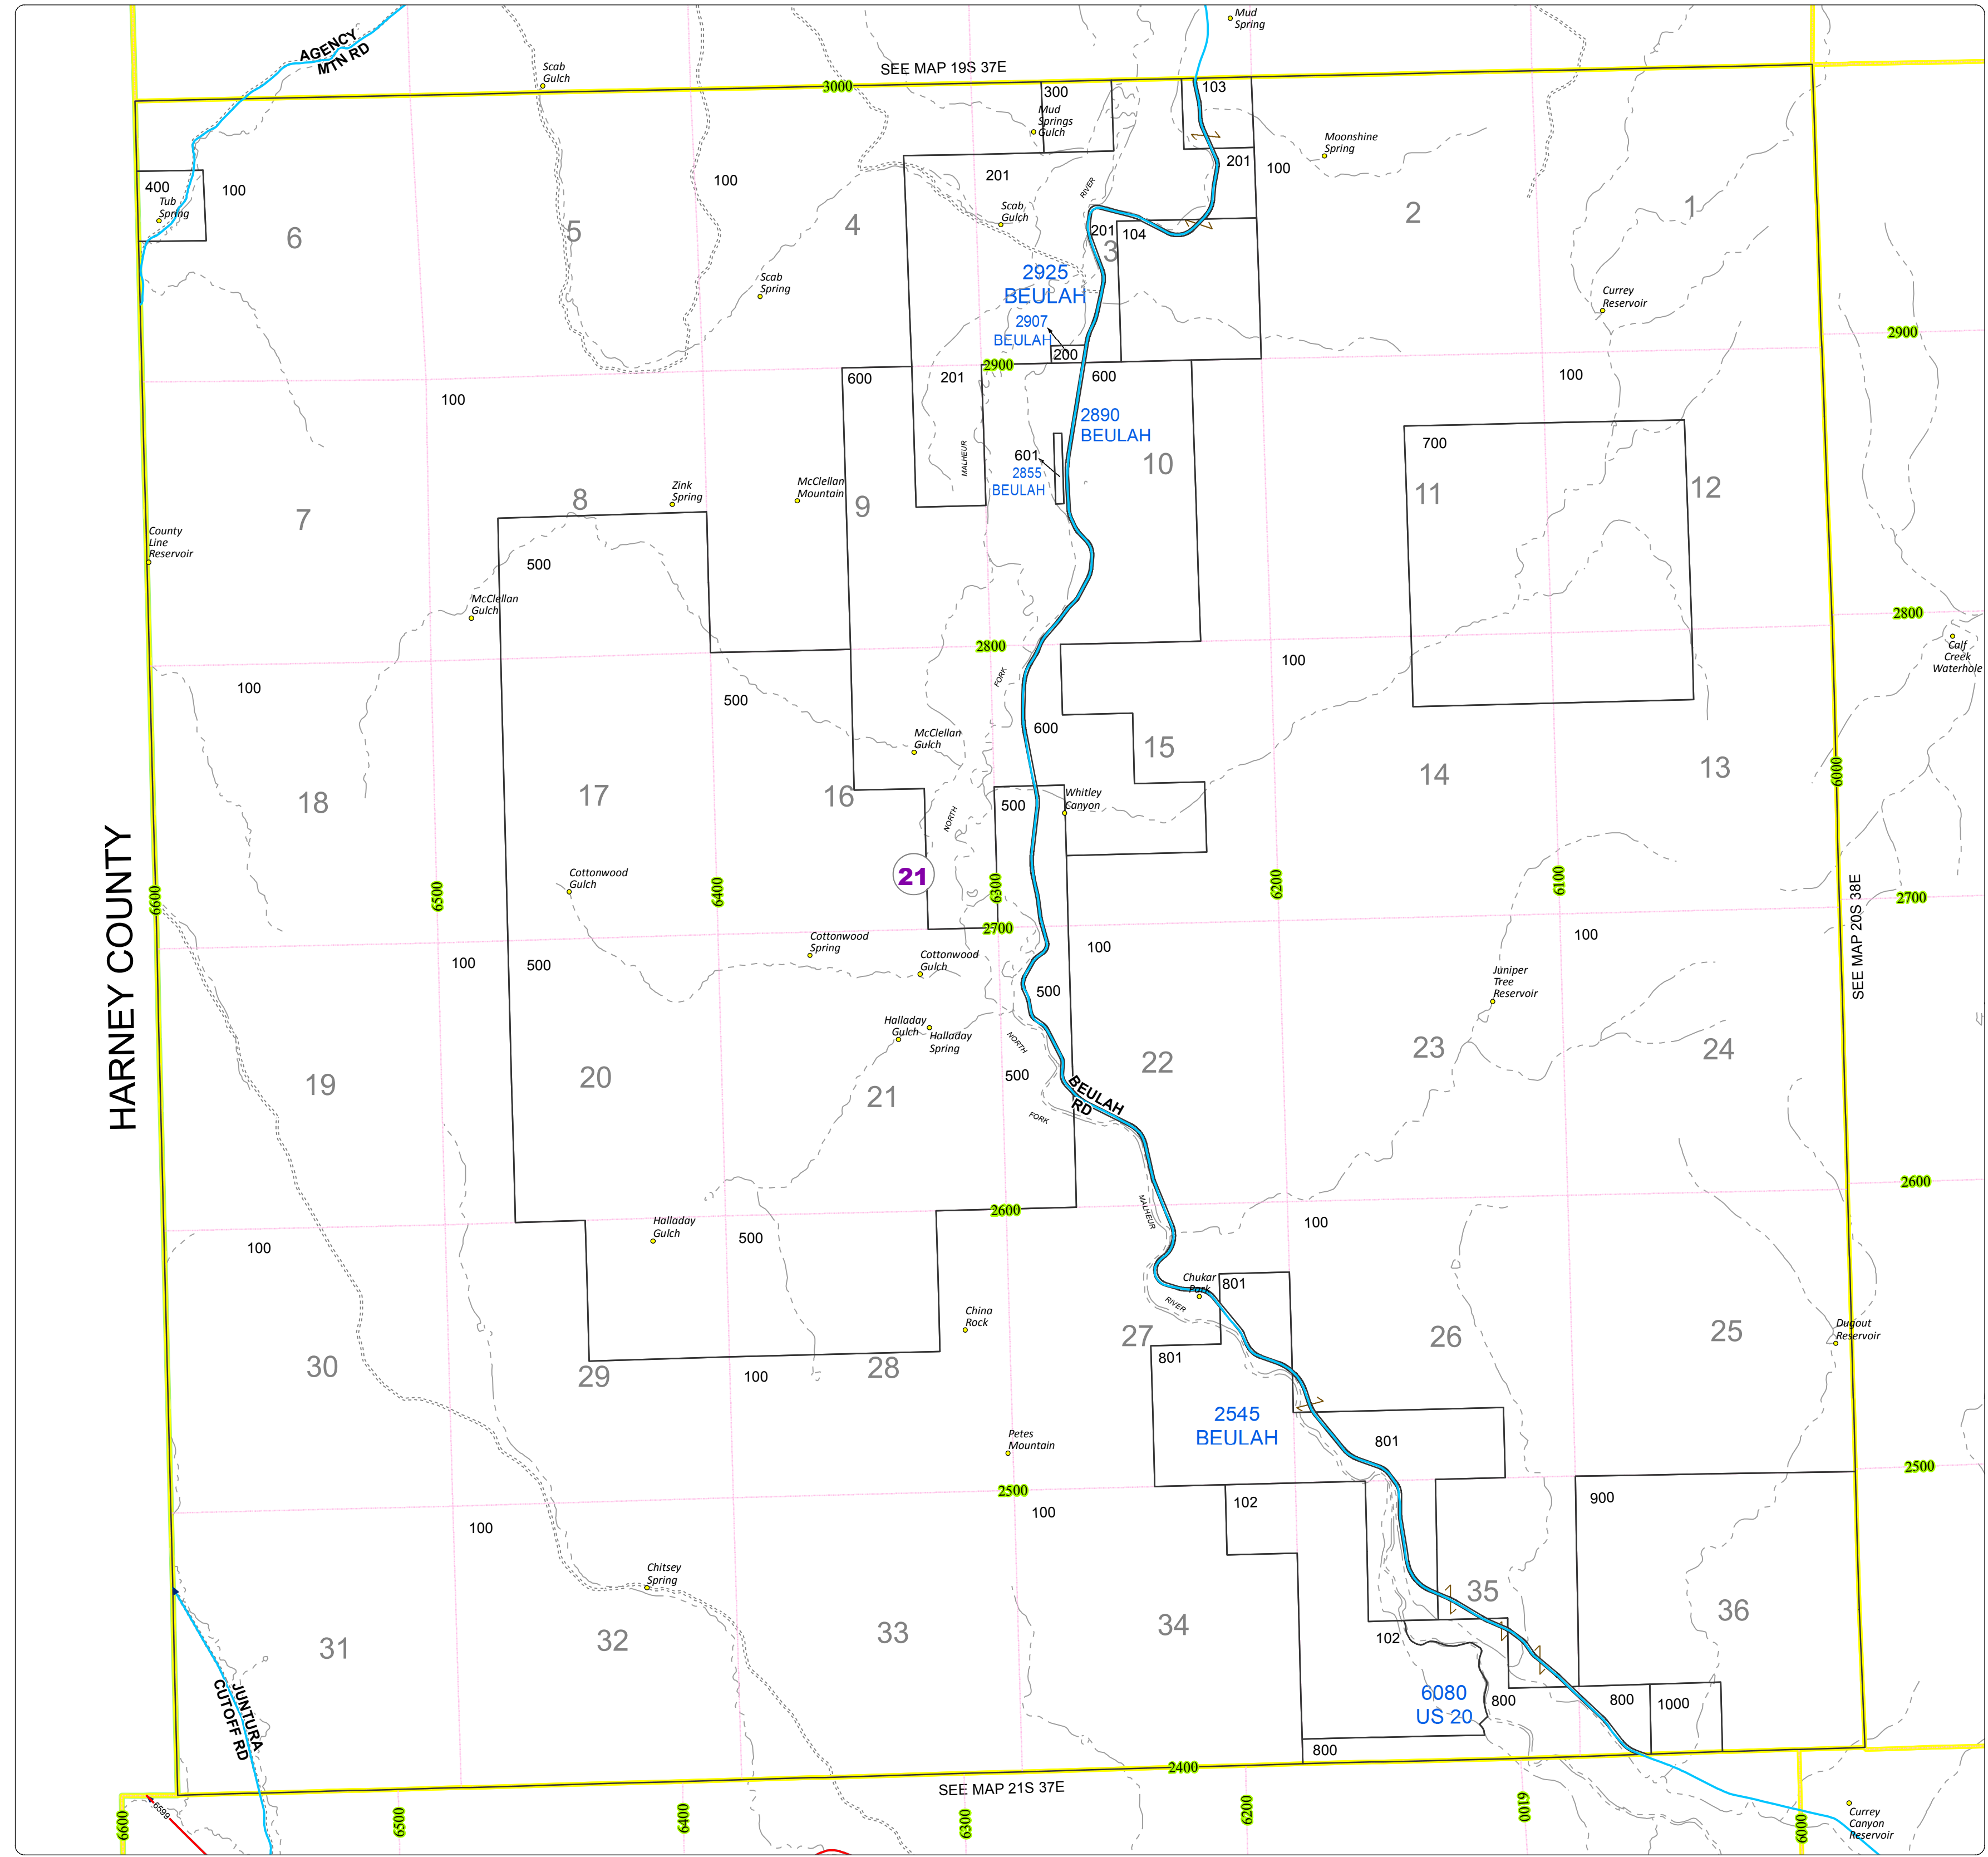

Malheur County Address Map

- Legend
- MapNumberBoundary
 - TAX CODE AREA
 - 21 - Juntura

DISCLAIMER
This information is not intended for use as an address locator and it should be noted that not all county address will be found. Parcels containing multiple addresses may only display a single address as recorded in the Assessor's database. This public information should be accepted and used by the recipient with the understanding that the data received from multiple sources was developed and collected for **assessment purpose only**.

GL2016

20S37E

HARNEY COUNTY

AGENCY MTN RD

CUT OFF RD
JUNTURA

SEE MAP 19S 37E

SEE MAP 21S 37E

SEE MAP 20S 38E