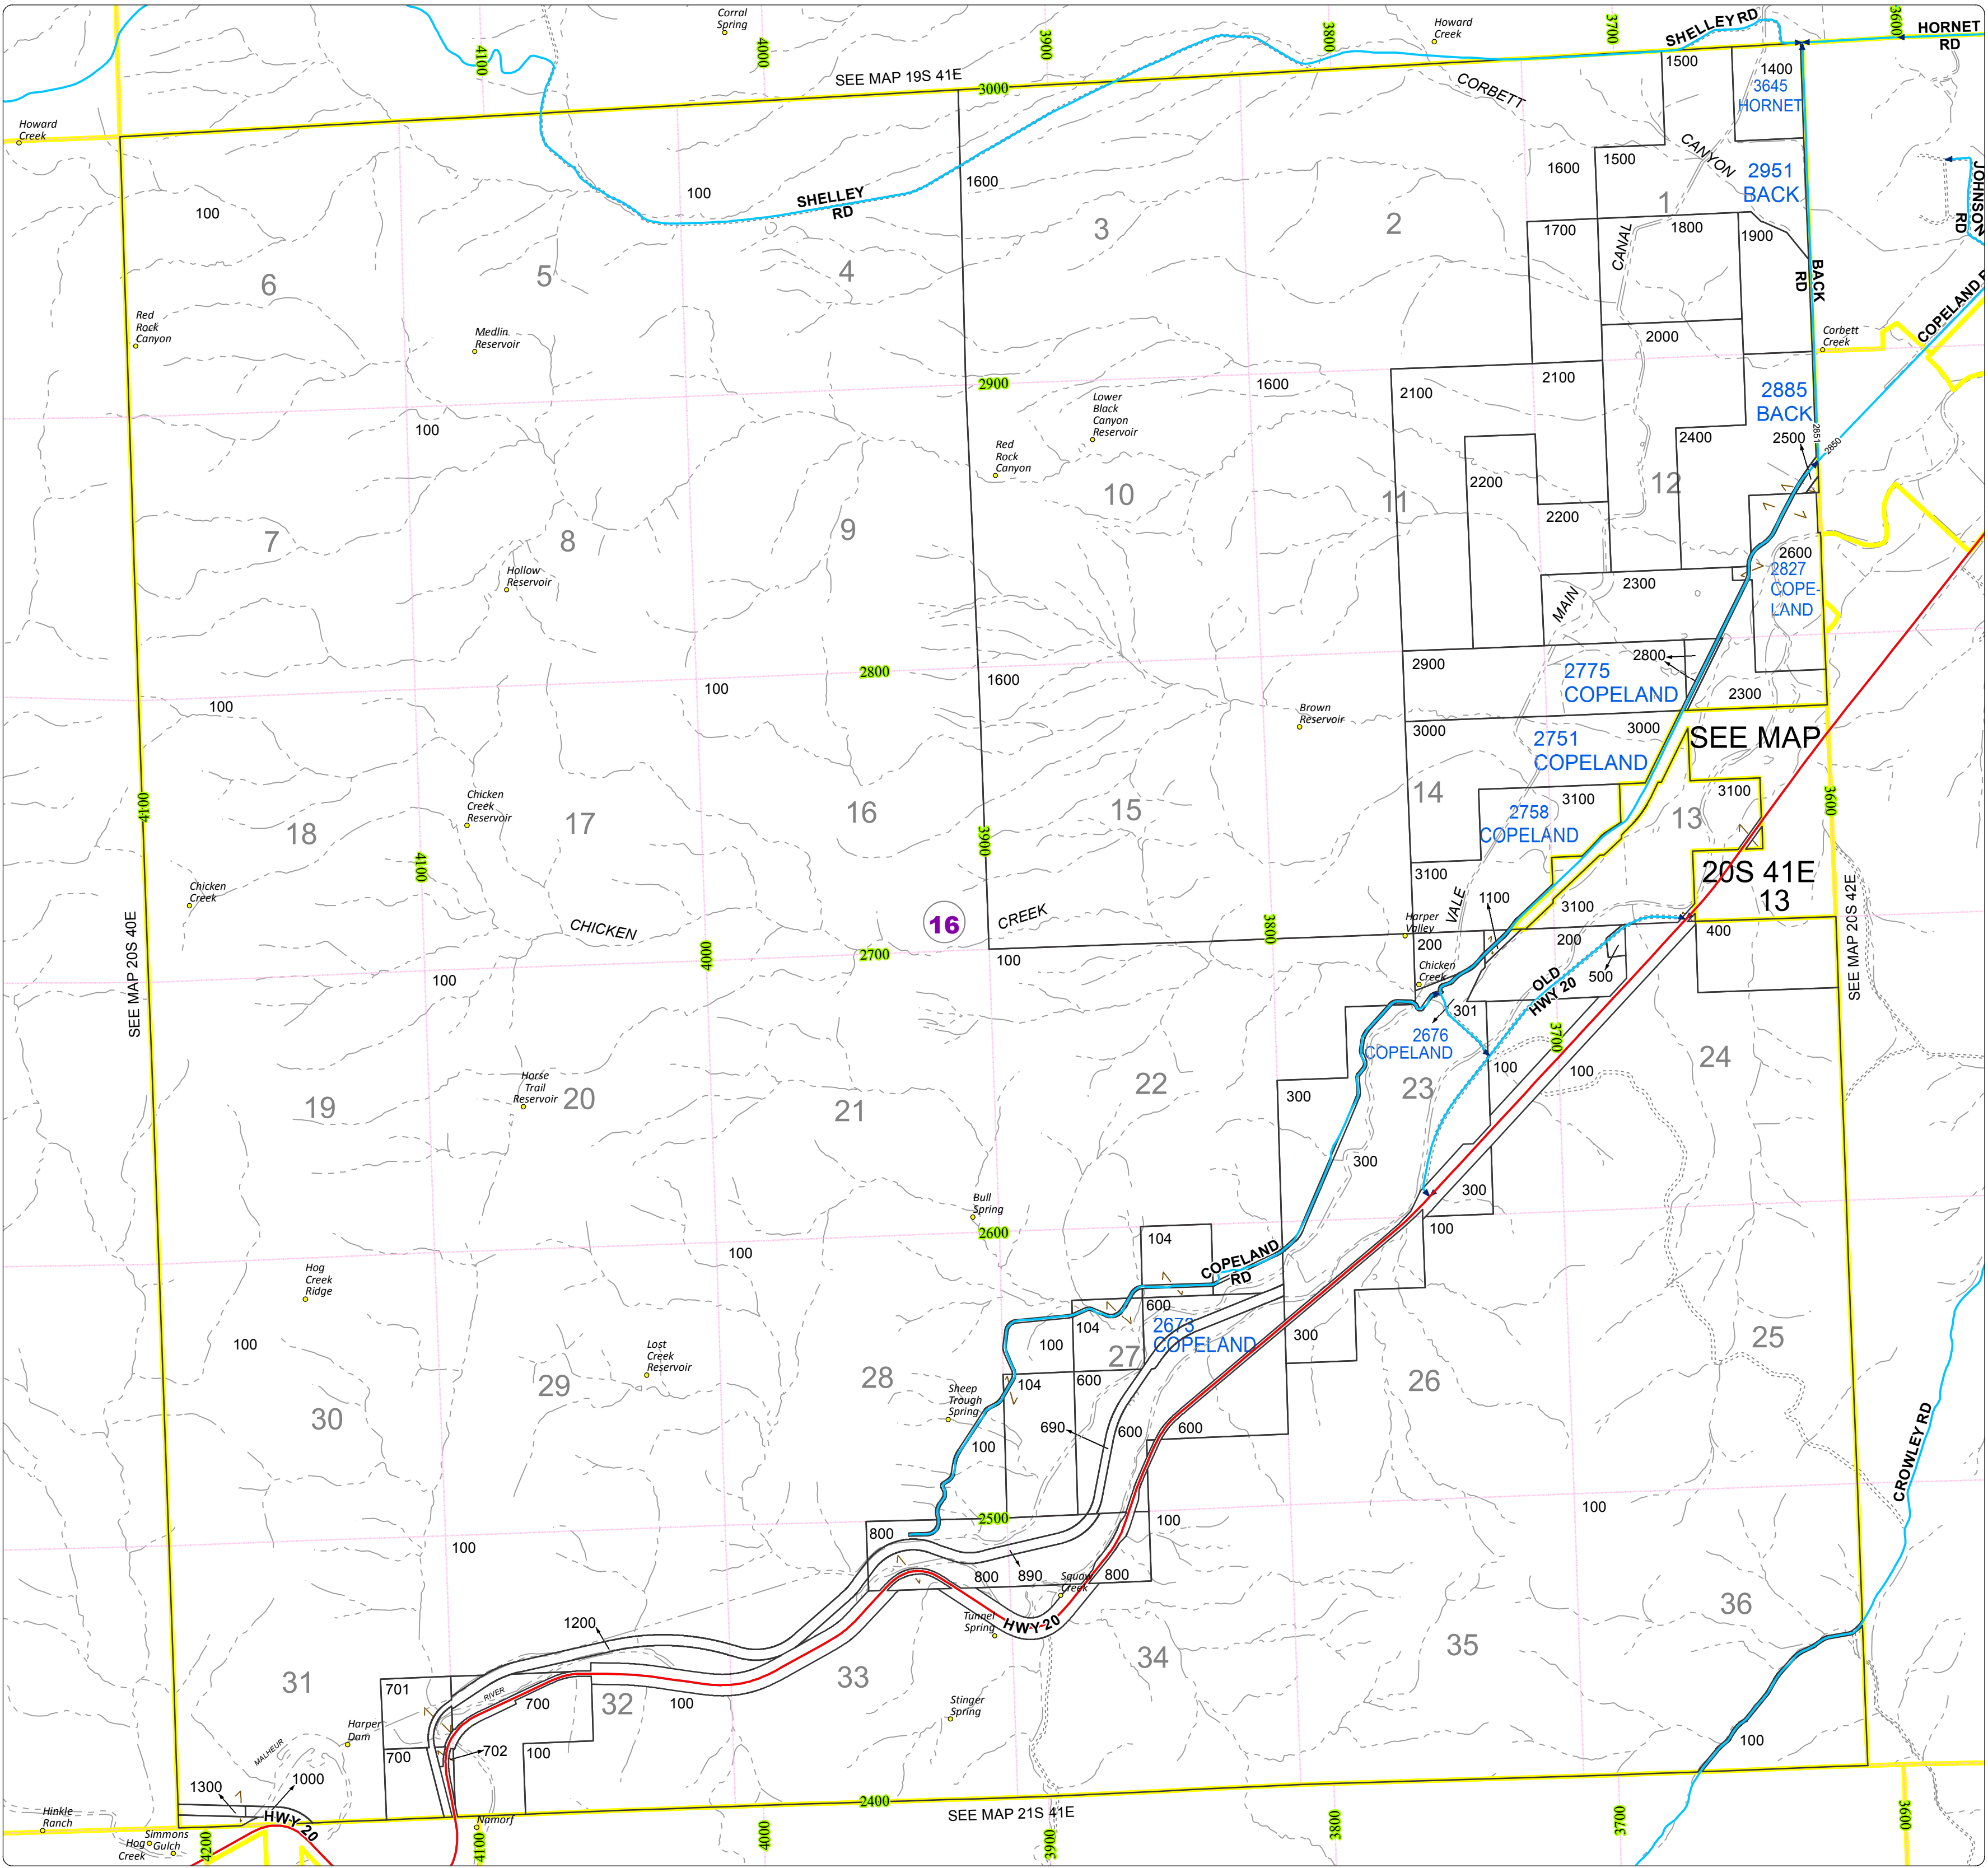

# Malheur County Address Map

- Legend
- MapNumberBoundary
  - TAX CODE AREA
  - 16 - Harper

**DISCLAIMER**  
This information is not intended for use as an address locator and it should be noted that not all county address will be found. Parcels containing multiple addresses may only display a single address as recorded in the Assessor's database. This public information should be accepted and used by the recipient with the understanding that the data received from multiple sources was developed and collected for assessment purpose only.

## 20S41E