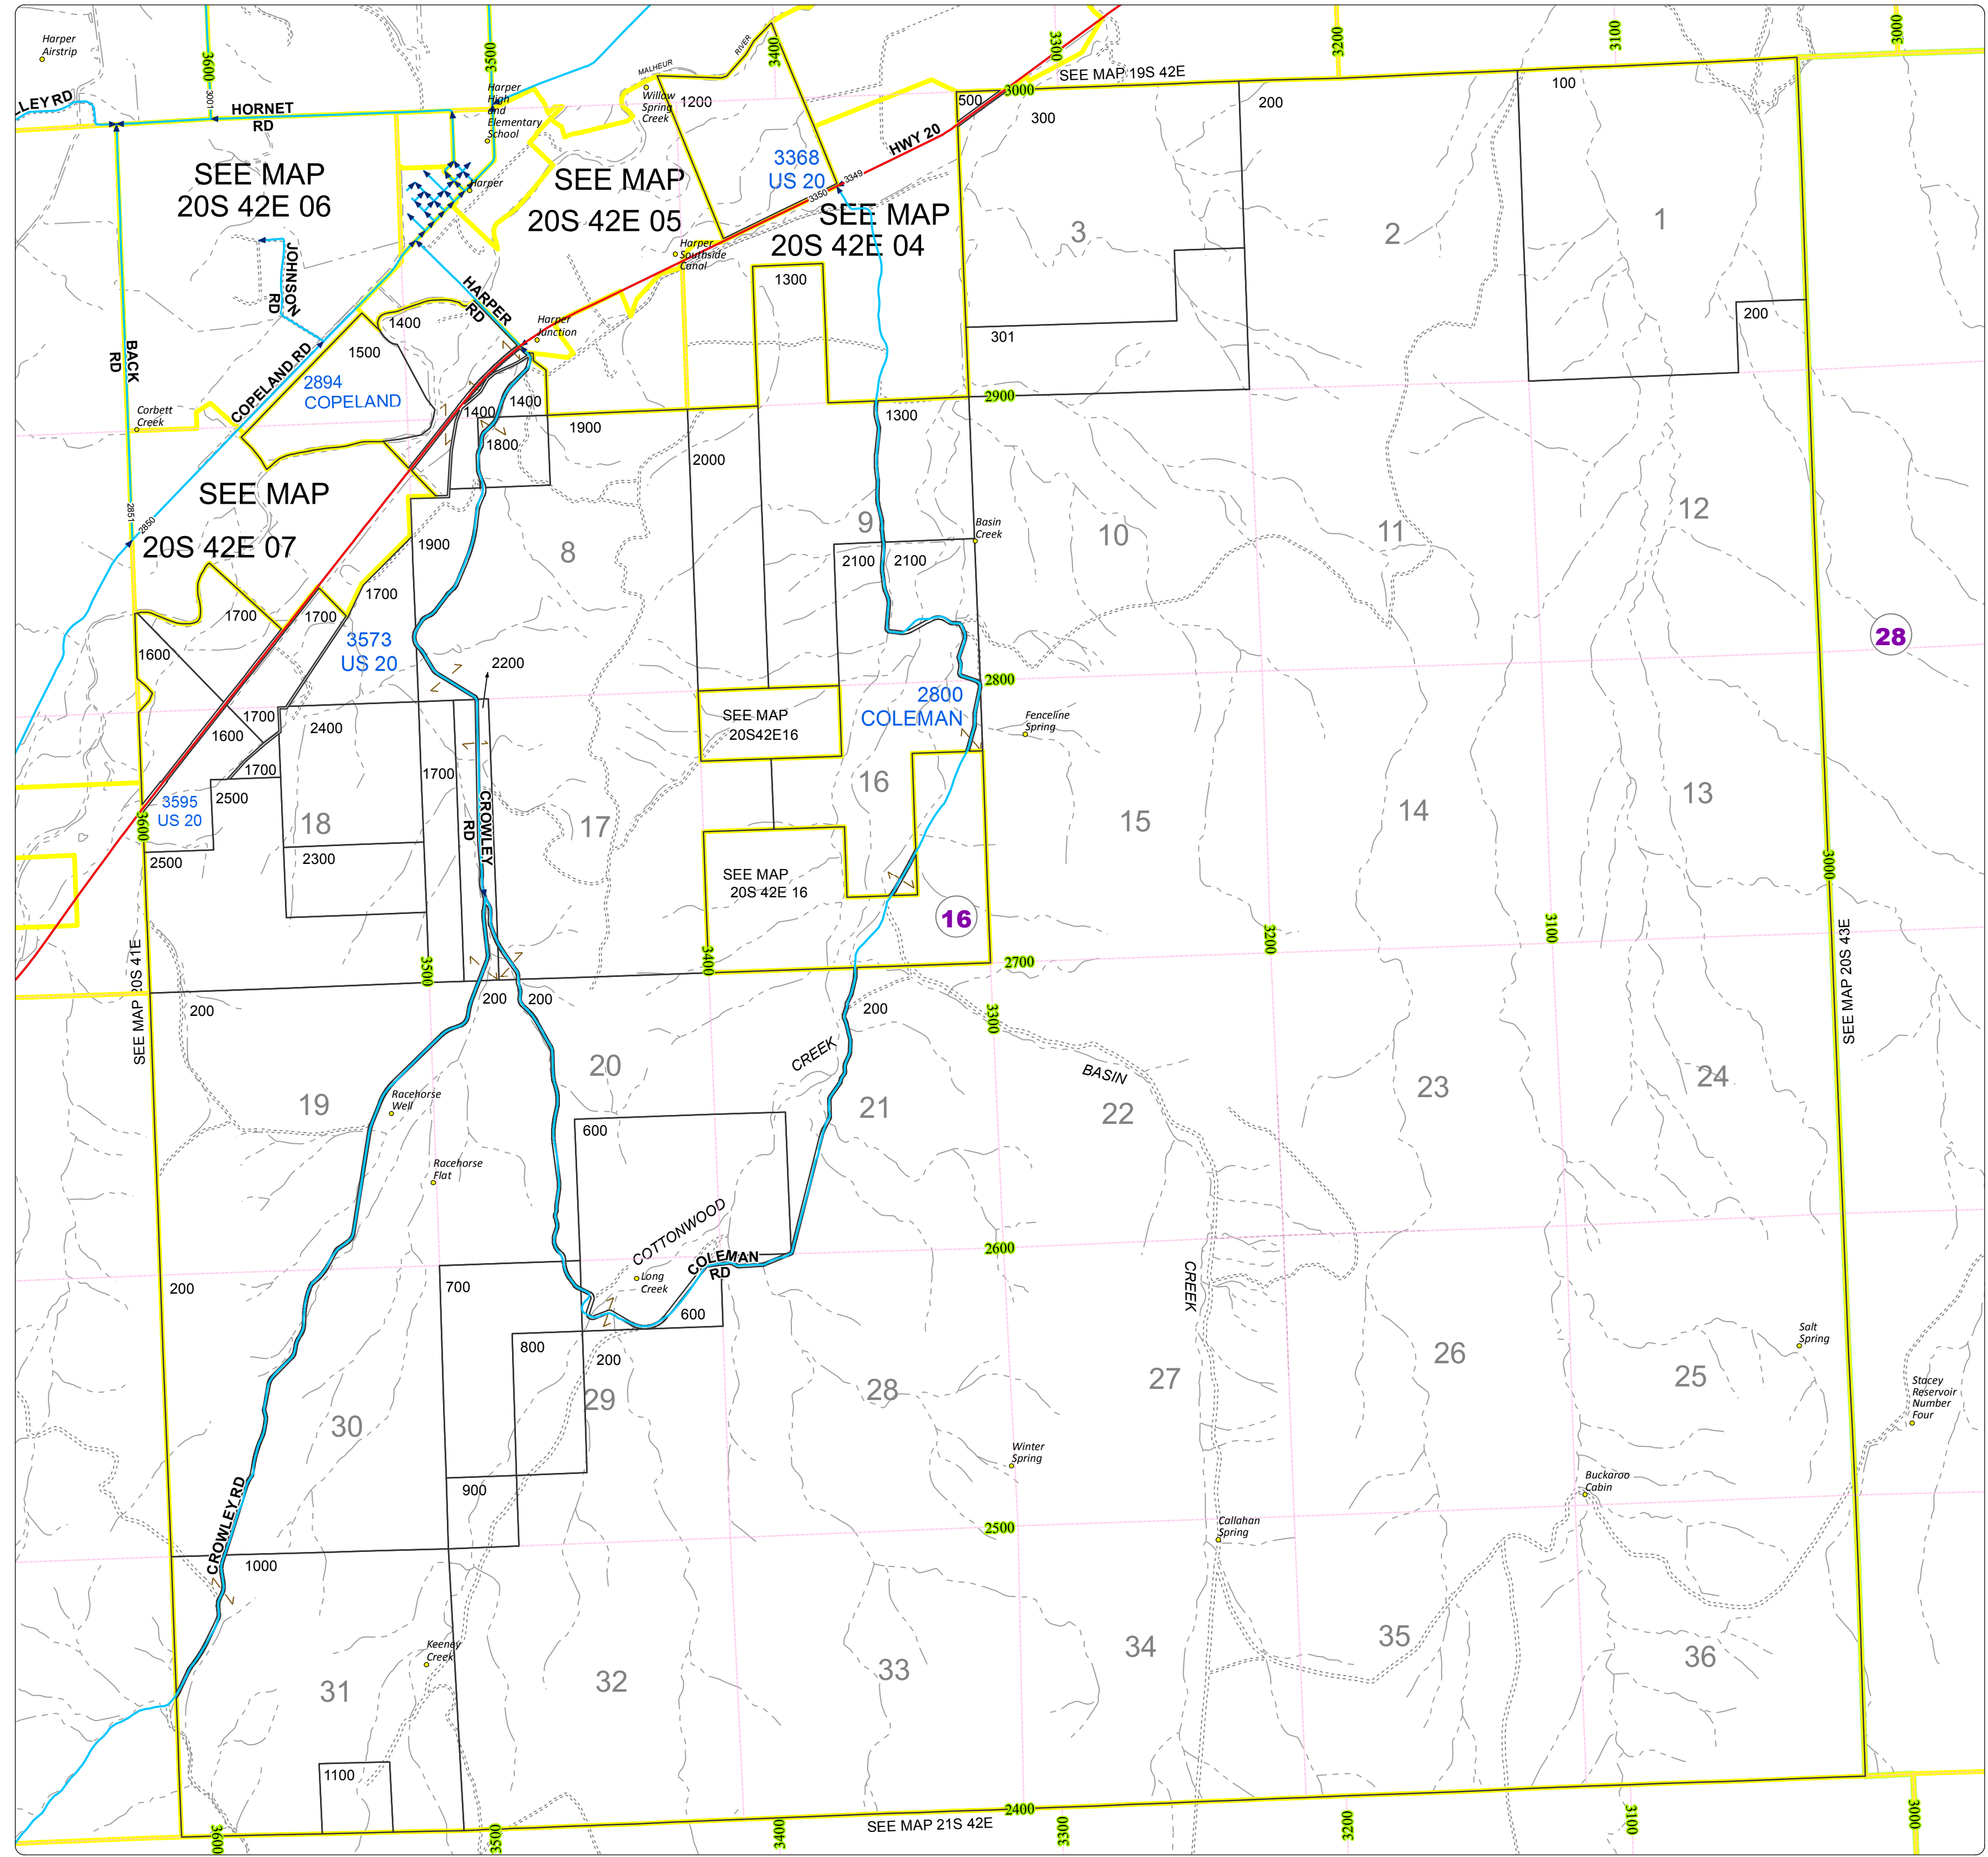

Malheur County Address Map

- Legend
- MapNumberBoundary
 - TAX CODE AREA**
 - 16 - Harper

DISCLAIMER
This information is not intended for use as an address locator and it should be noted that not all county address will be found. Parcels containing multiple addresses may only display a single address as recorded in the Assessor's database. This public information should be accepted and used by the recipient with the understanding that the data received from multiple sources was developed and collected for **assessment purpose only**.

GL2016

20S42E