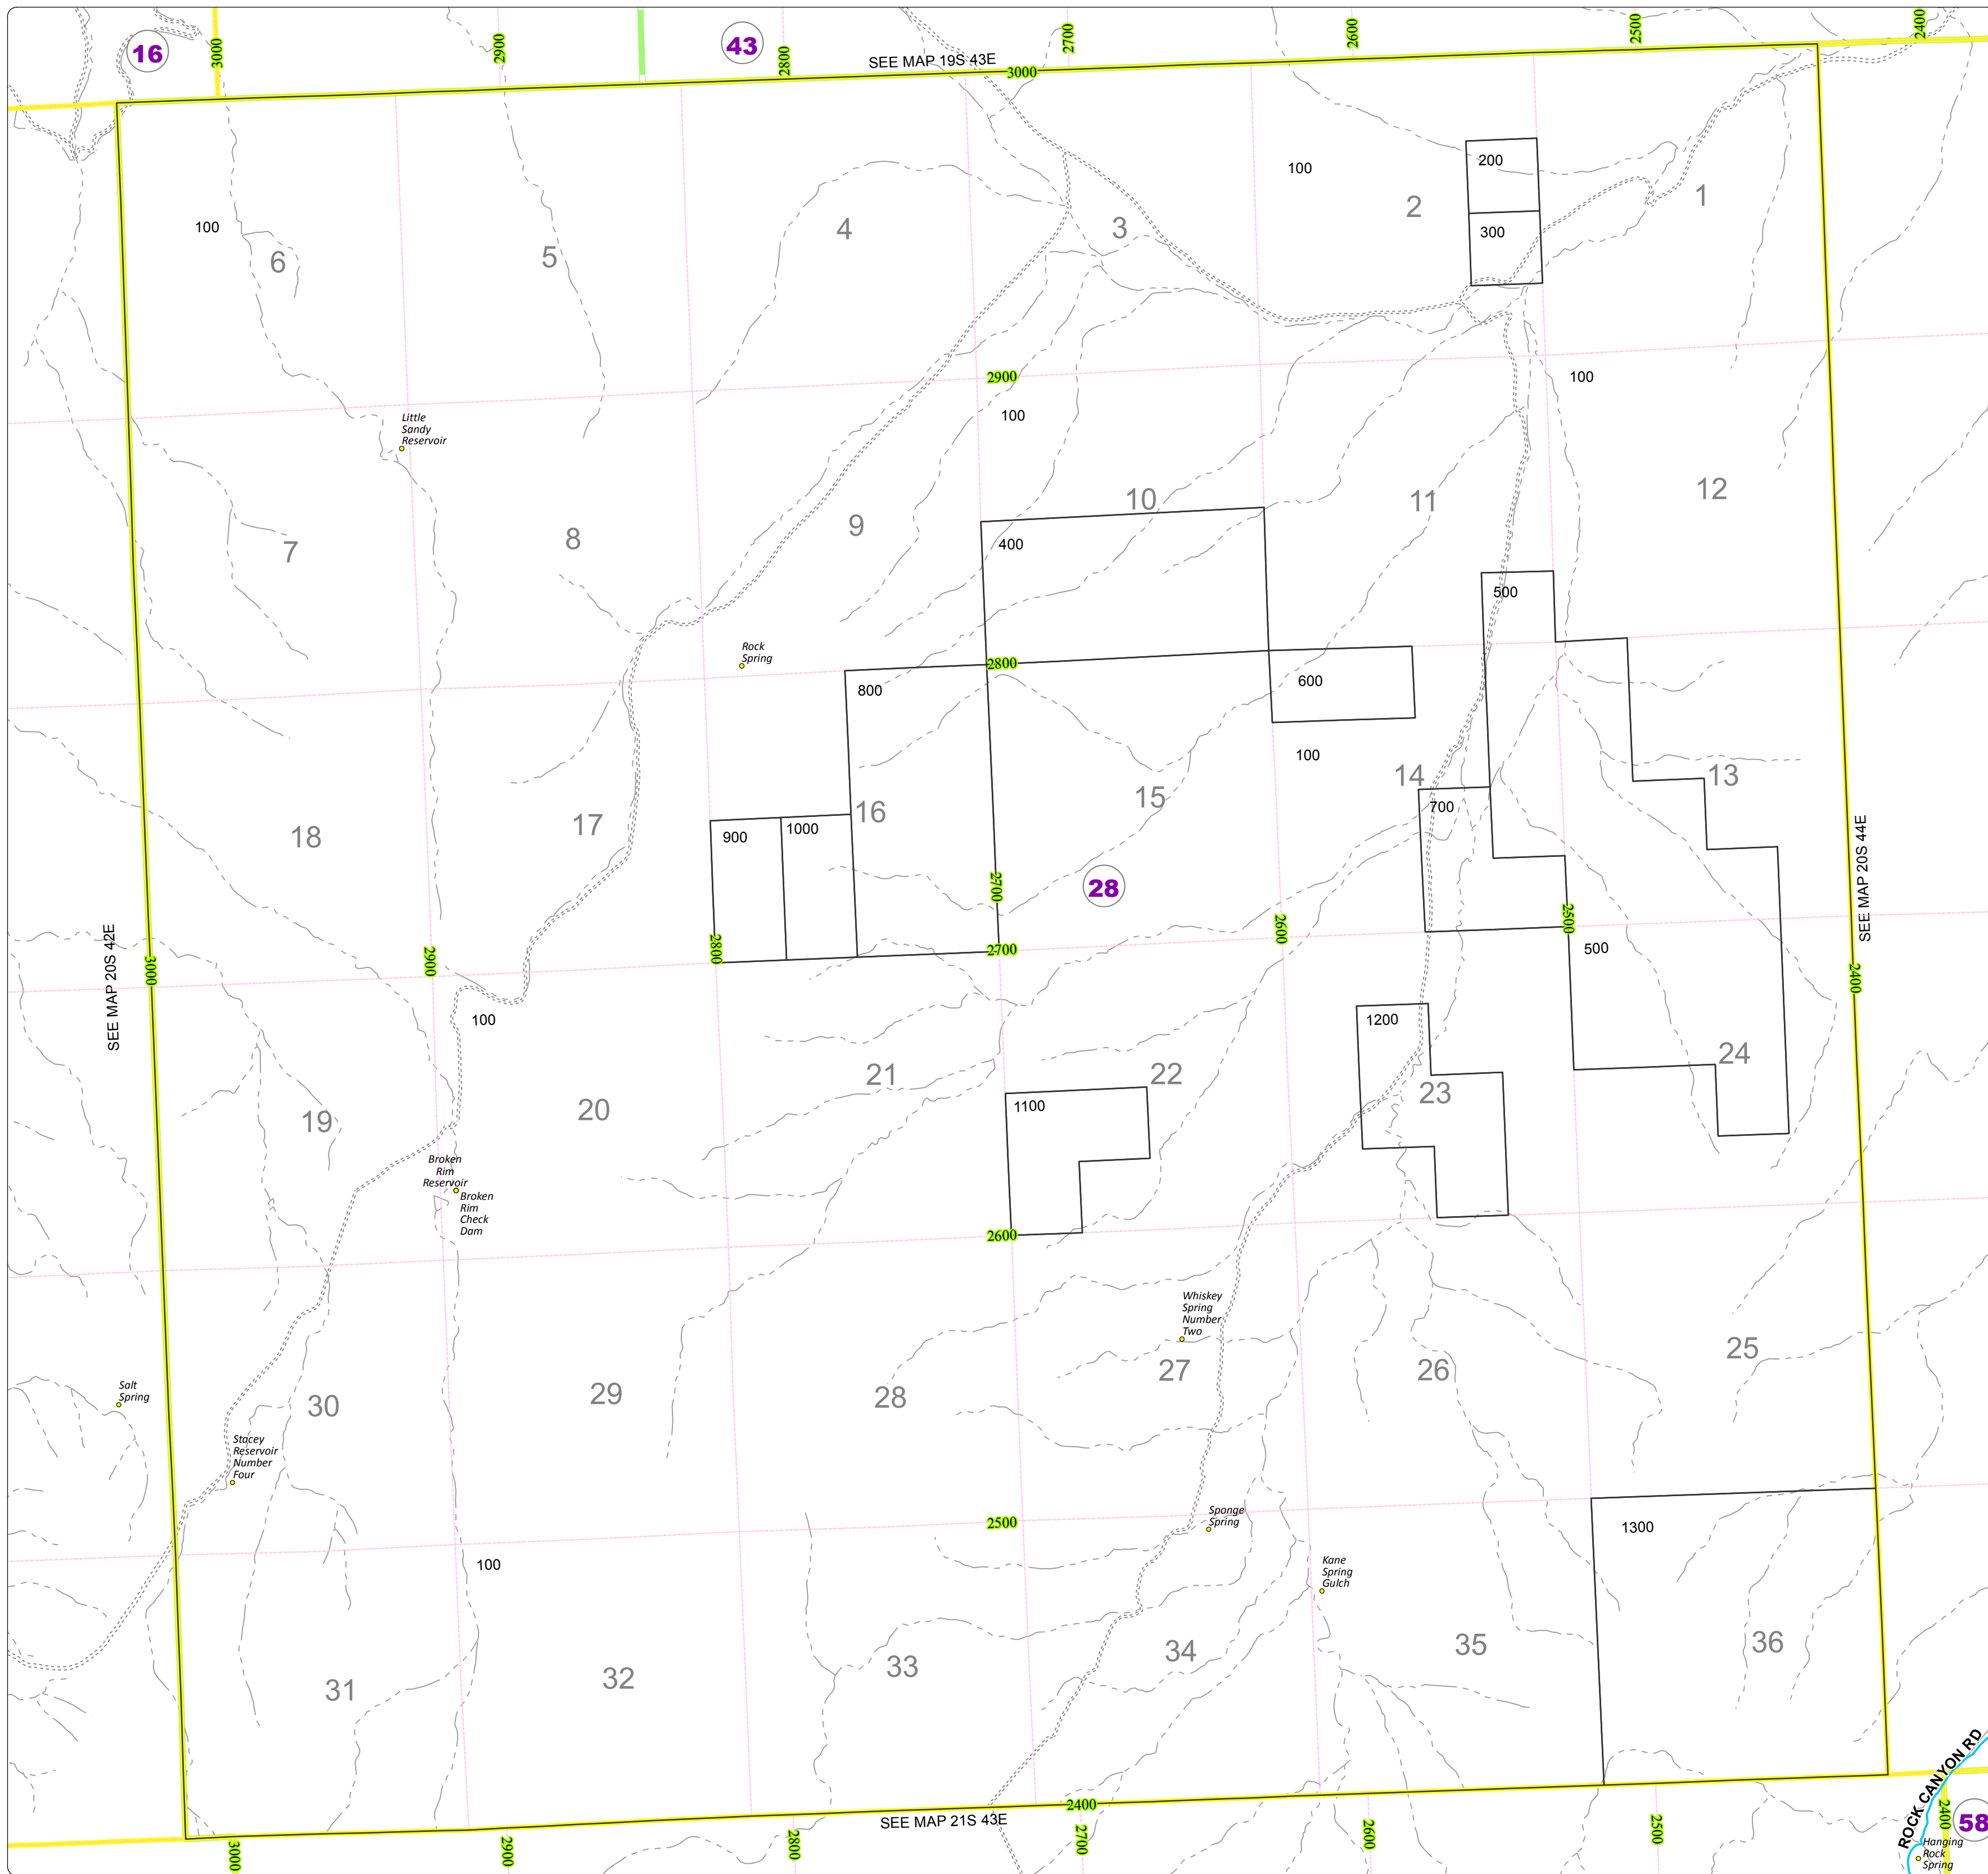

# Malheur County Address Map

- Legend
- MapNumberBoundary
  - TAX CODE AREA**
  - 28 - West of Adrian

**DISCLAIMER**  
 This information is not intended for use as an address locator and it should be noted that not all county address will be found. Parcels containing multiple addresses may only display a single address as recorded in the Assessor's database. This public information should be accepted and used by the recipient with the understanding that the data received from multiple sources was developed and collected for **assessment purpose only**.

GL2016

20S43E