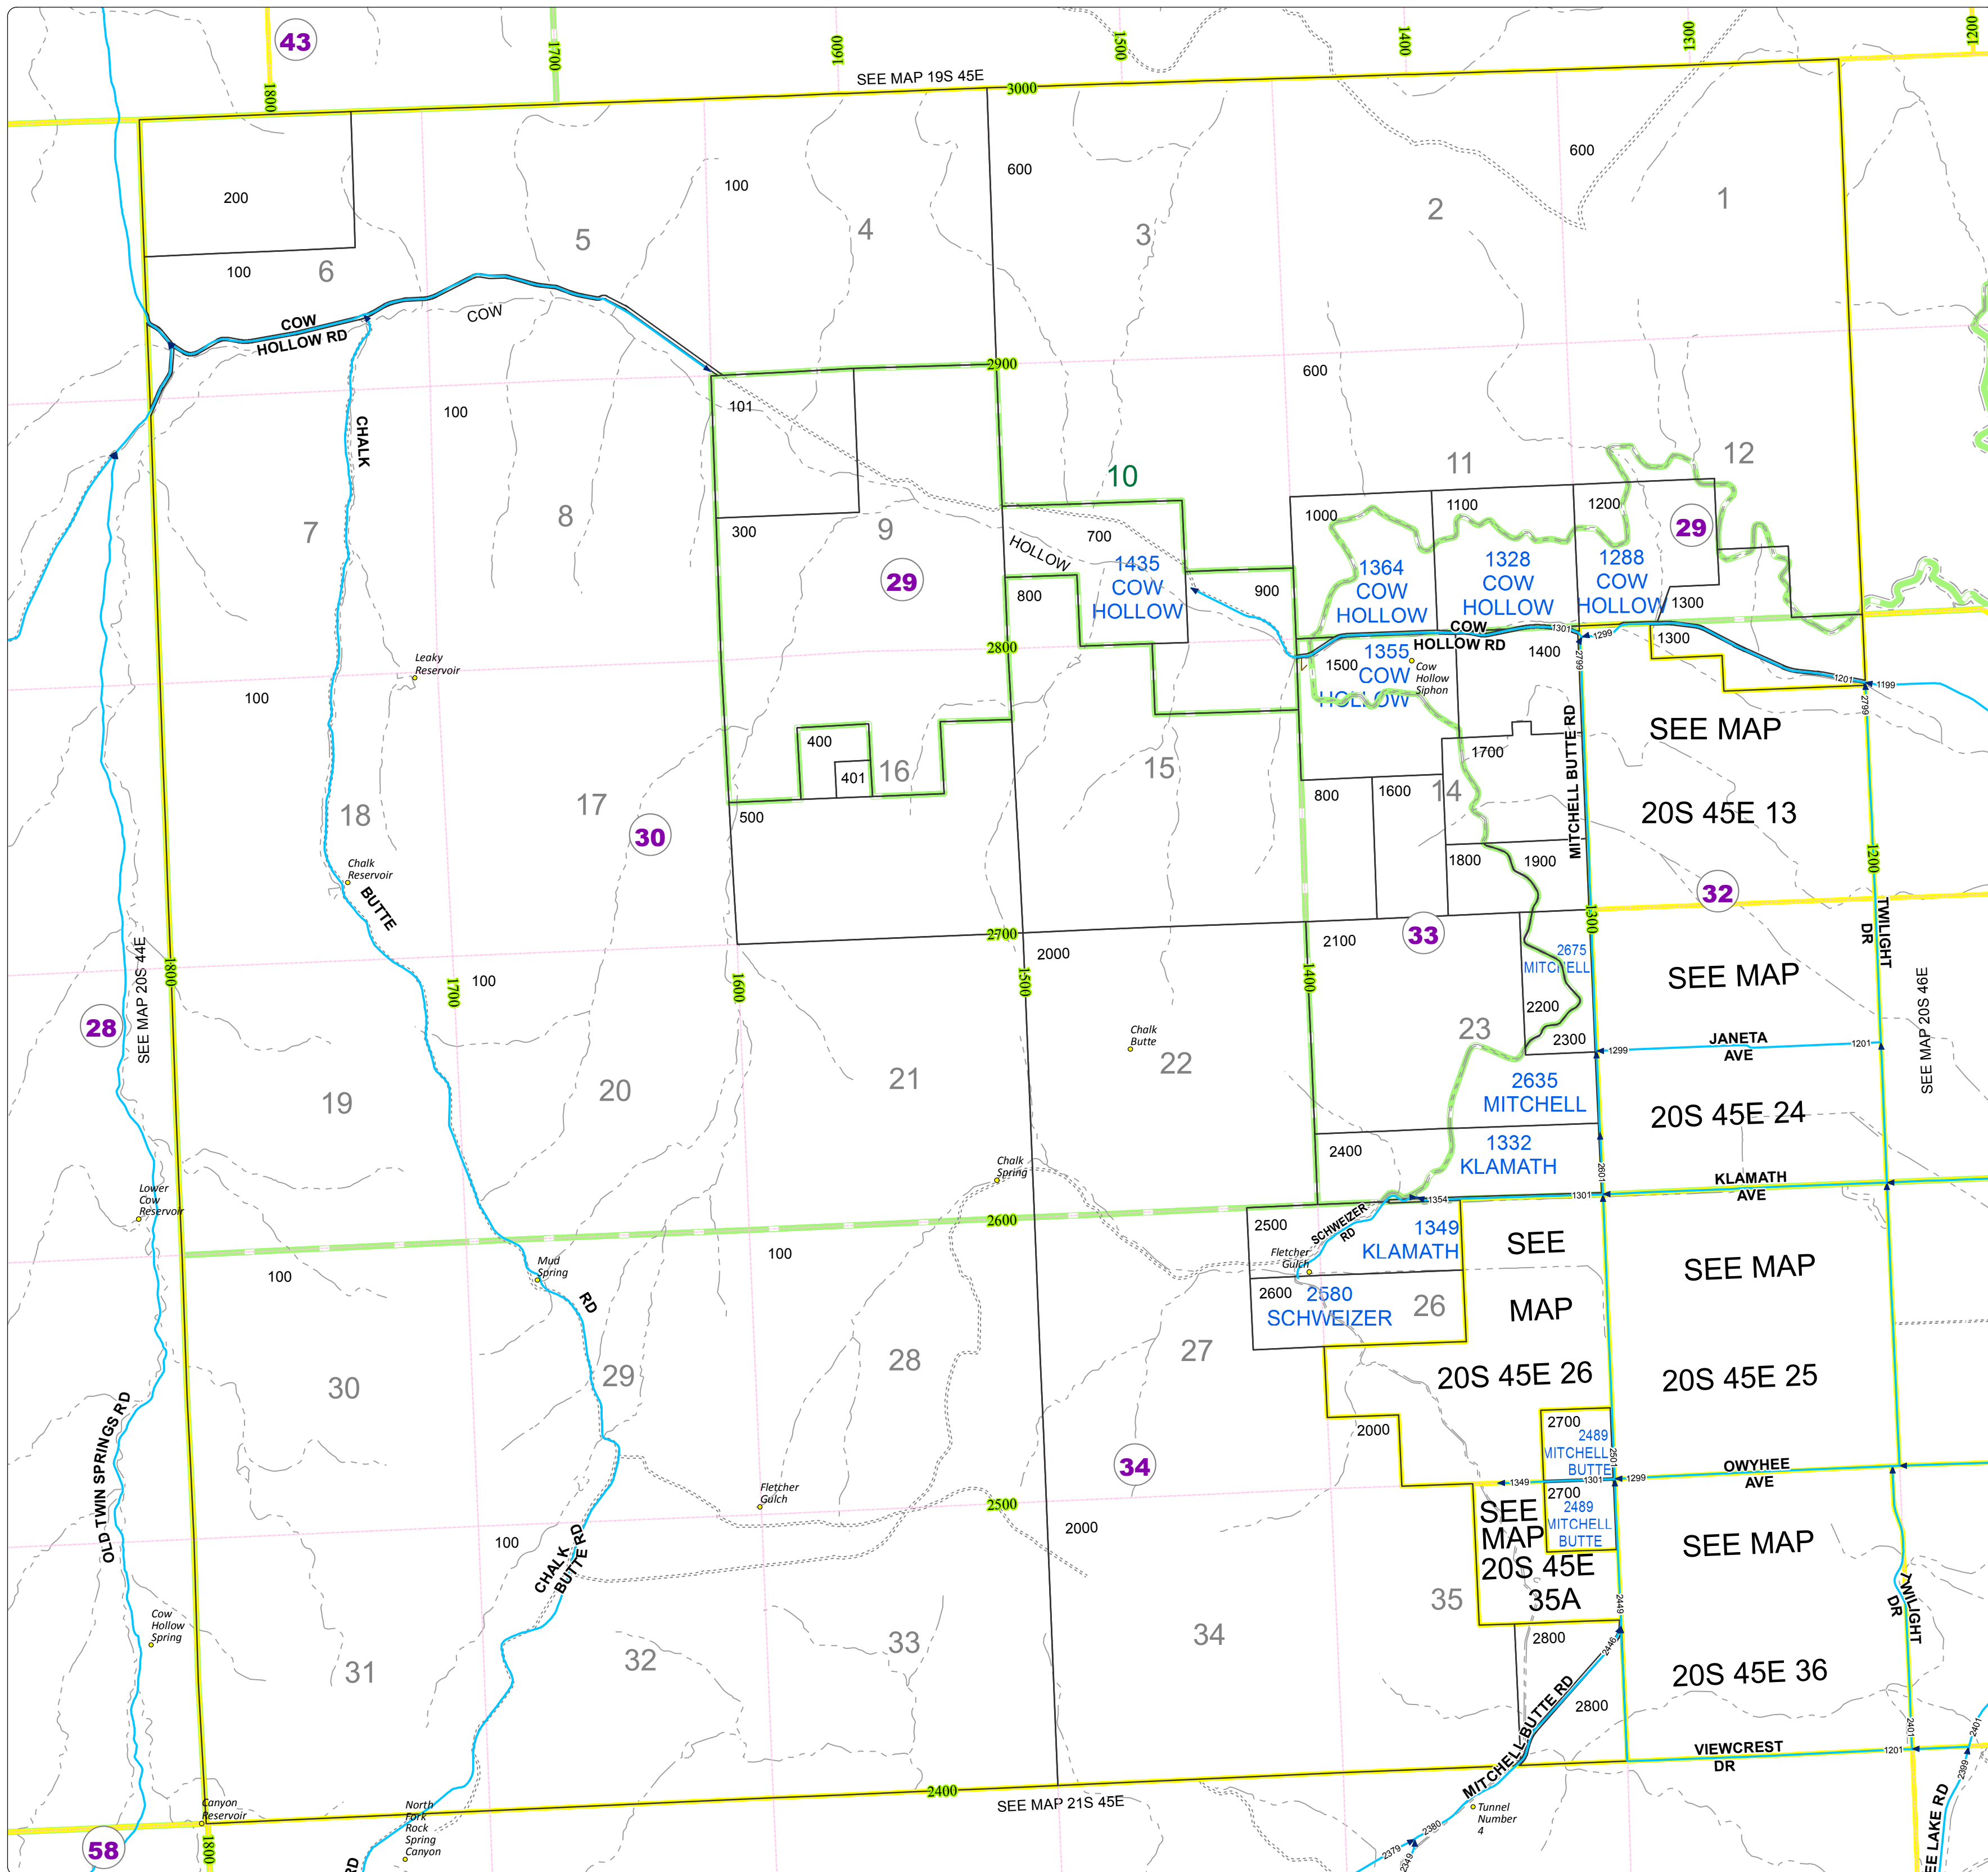

Malheur County Address Map

- Legend
- MapNumberBoundary
 - TAX CODE AREA**
 - 29 - Nyssa-Rural
 - 30 - West of Nyssa Range
 - 32 - West and South of Nyssa
 - 33 - South of Nyssa
 - 34 - Adrian-Rural

DISCLAIMER
 This information is not intended for use as an address locator and it should be noted that not all county address will be found. Parcels containing multiple addresses may only display a single address as recorded in the Assessor's database. This public information should be accepted and used by the recipient with the understanding that the data received from multiple sources was developed and collected for assessment purpose only.

GL2016

20S45E